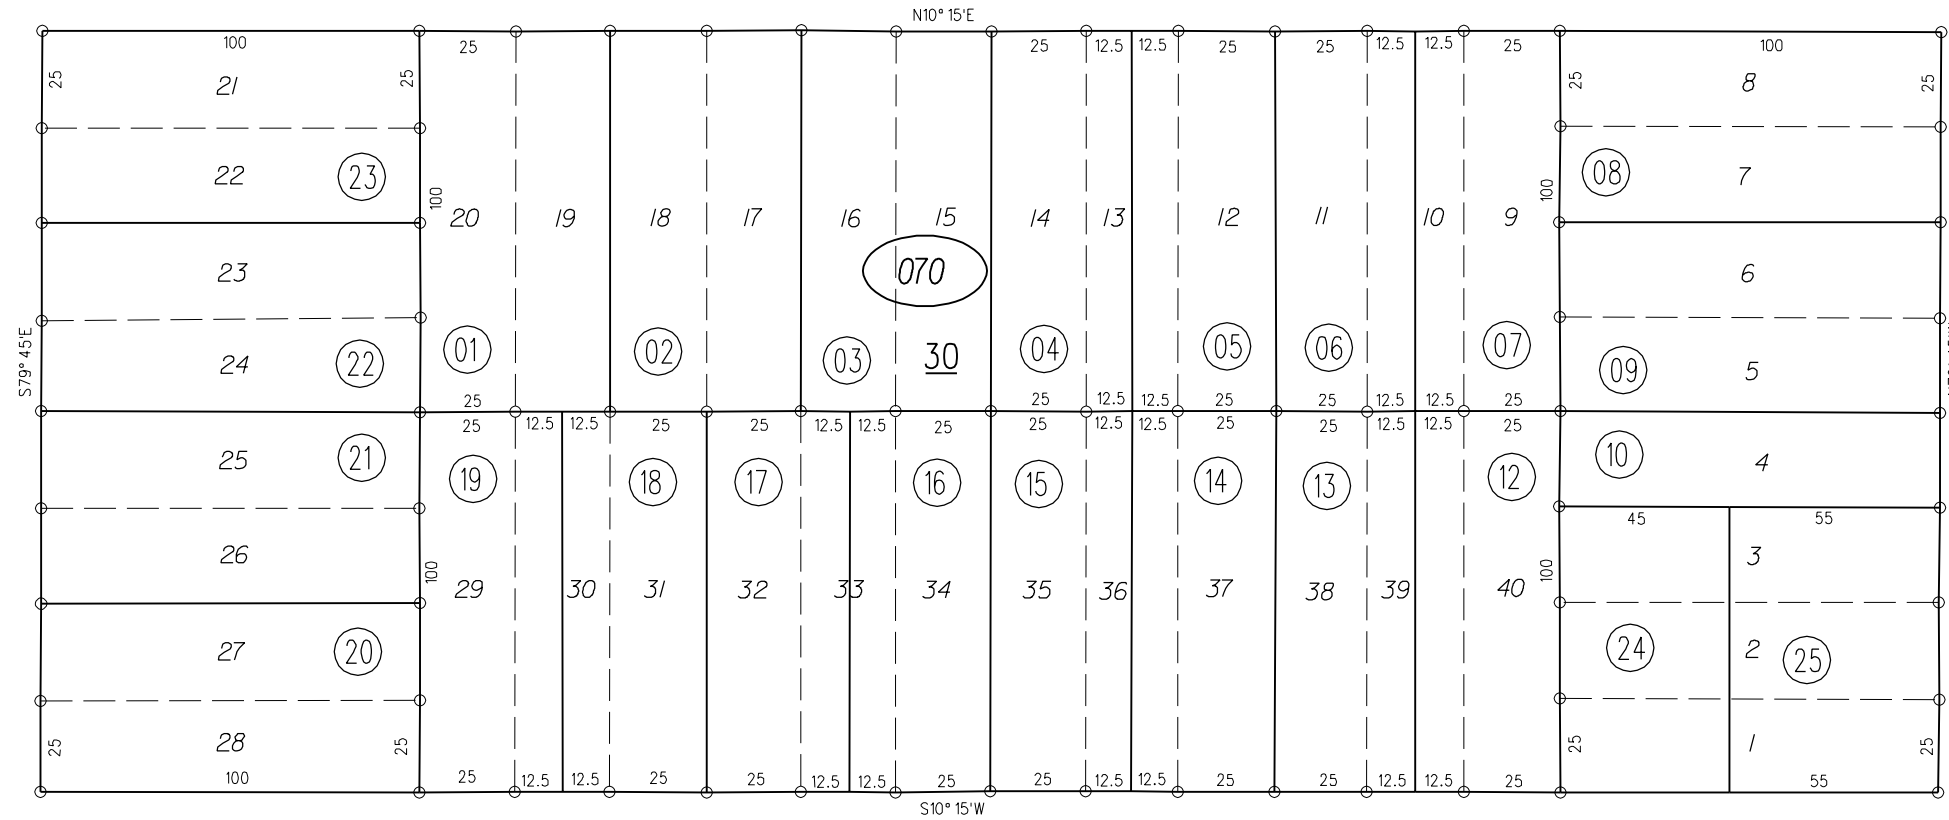

SPAULDING RICHMOND-PULLMAN TOWNSITE

TAX CODE AREA

M.B. 4-80

8

50' 44 TH.

ST. 50'

PB
518

AVE.
60'

ROOSEVELT

60'

AVE.
80'

BARRETT

80'

13

50' 43RD.

ST. 50'