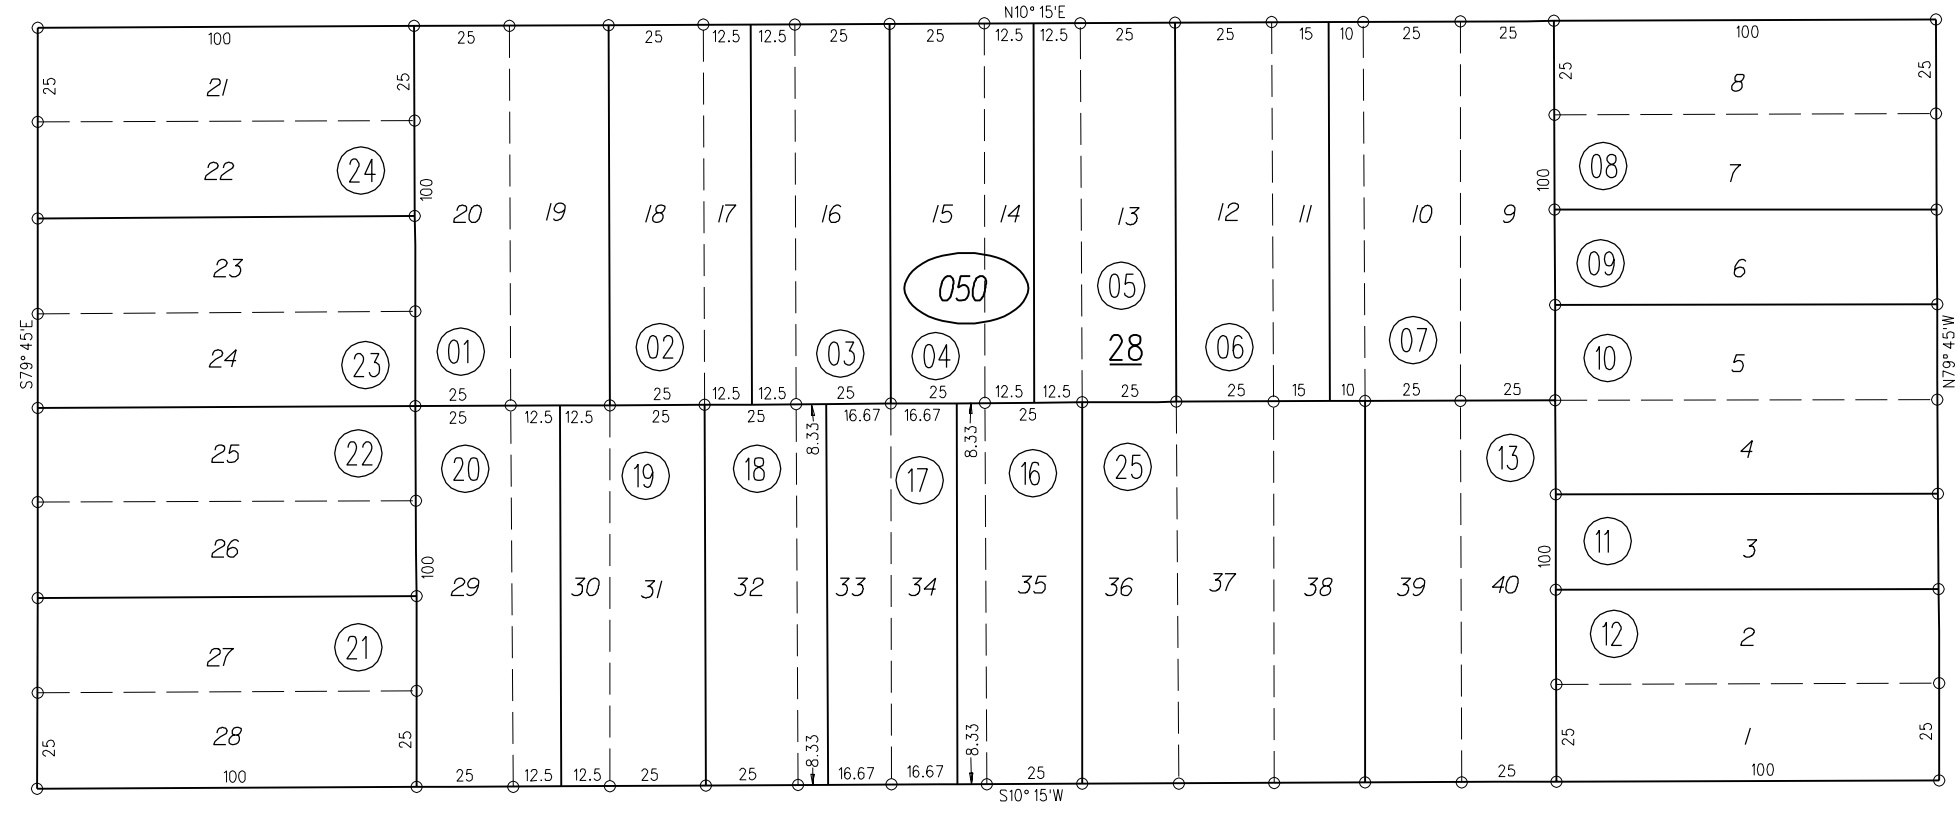

SPAULDING RICHMOND- PULLMAN TOWNSITE

TAX CODE AREA

M.B.4-80

6

50' 42ND. ST. 50'

PB
518

60' AVE. ROOSEVELT

80' AVE. BARRETT

15

50' 41ST. ST. 50'

4

050

143-26