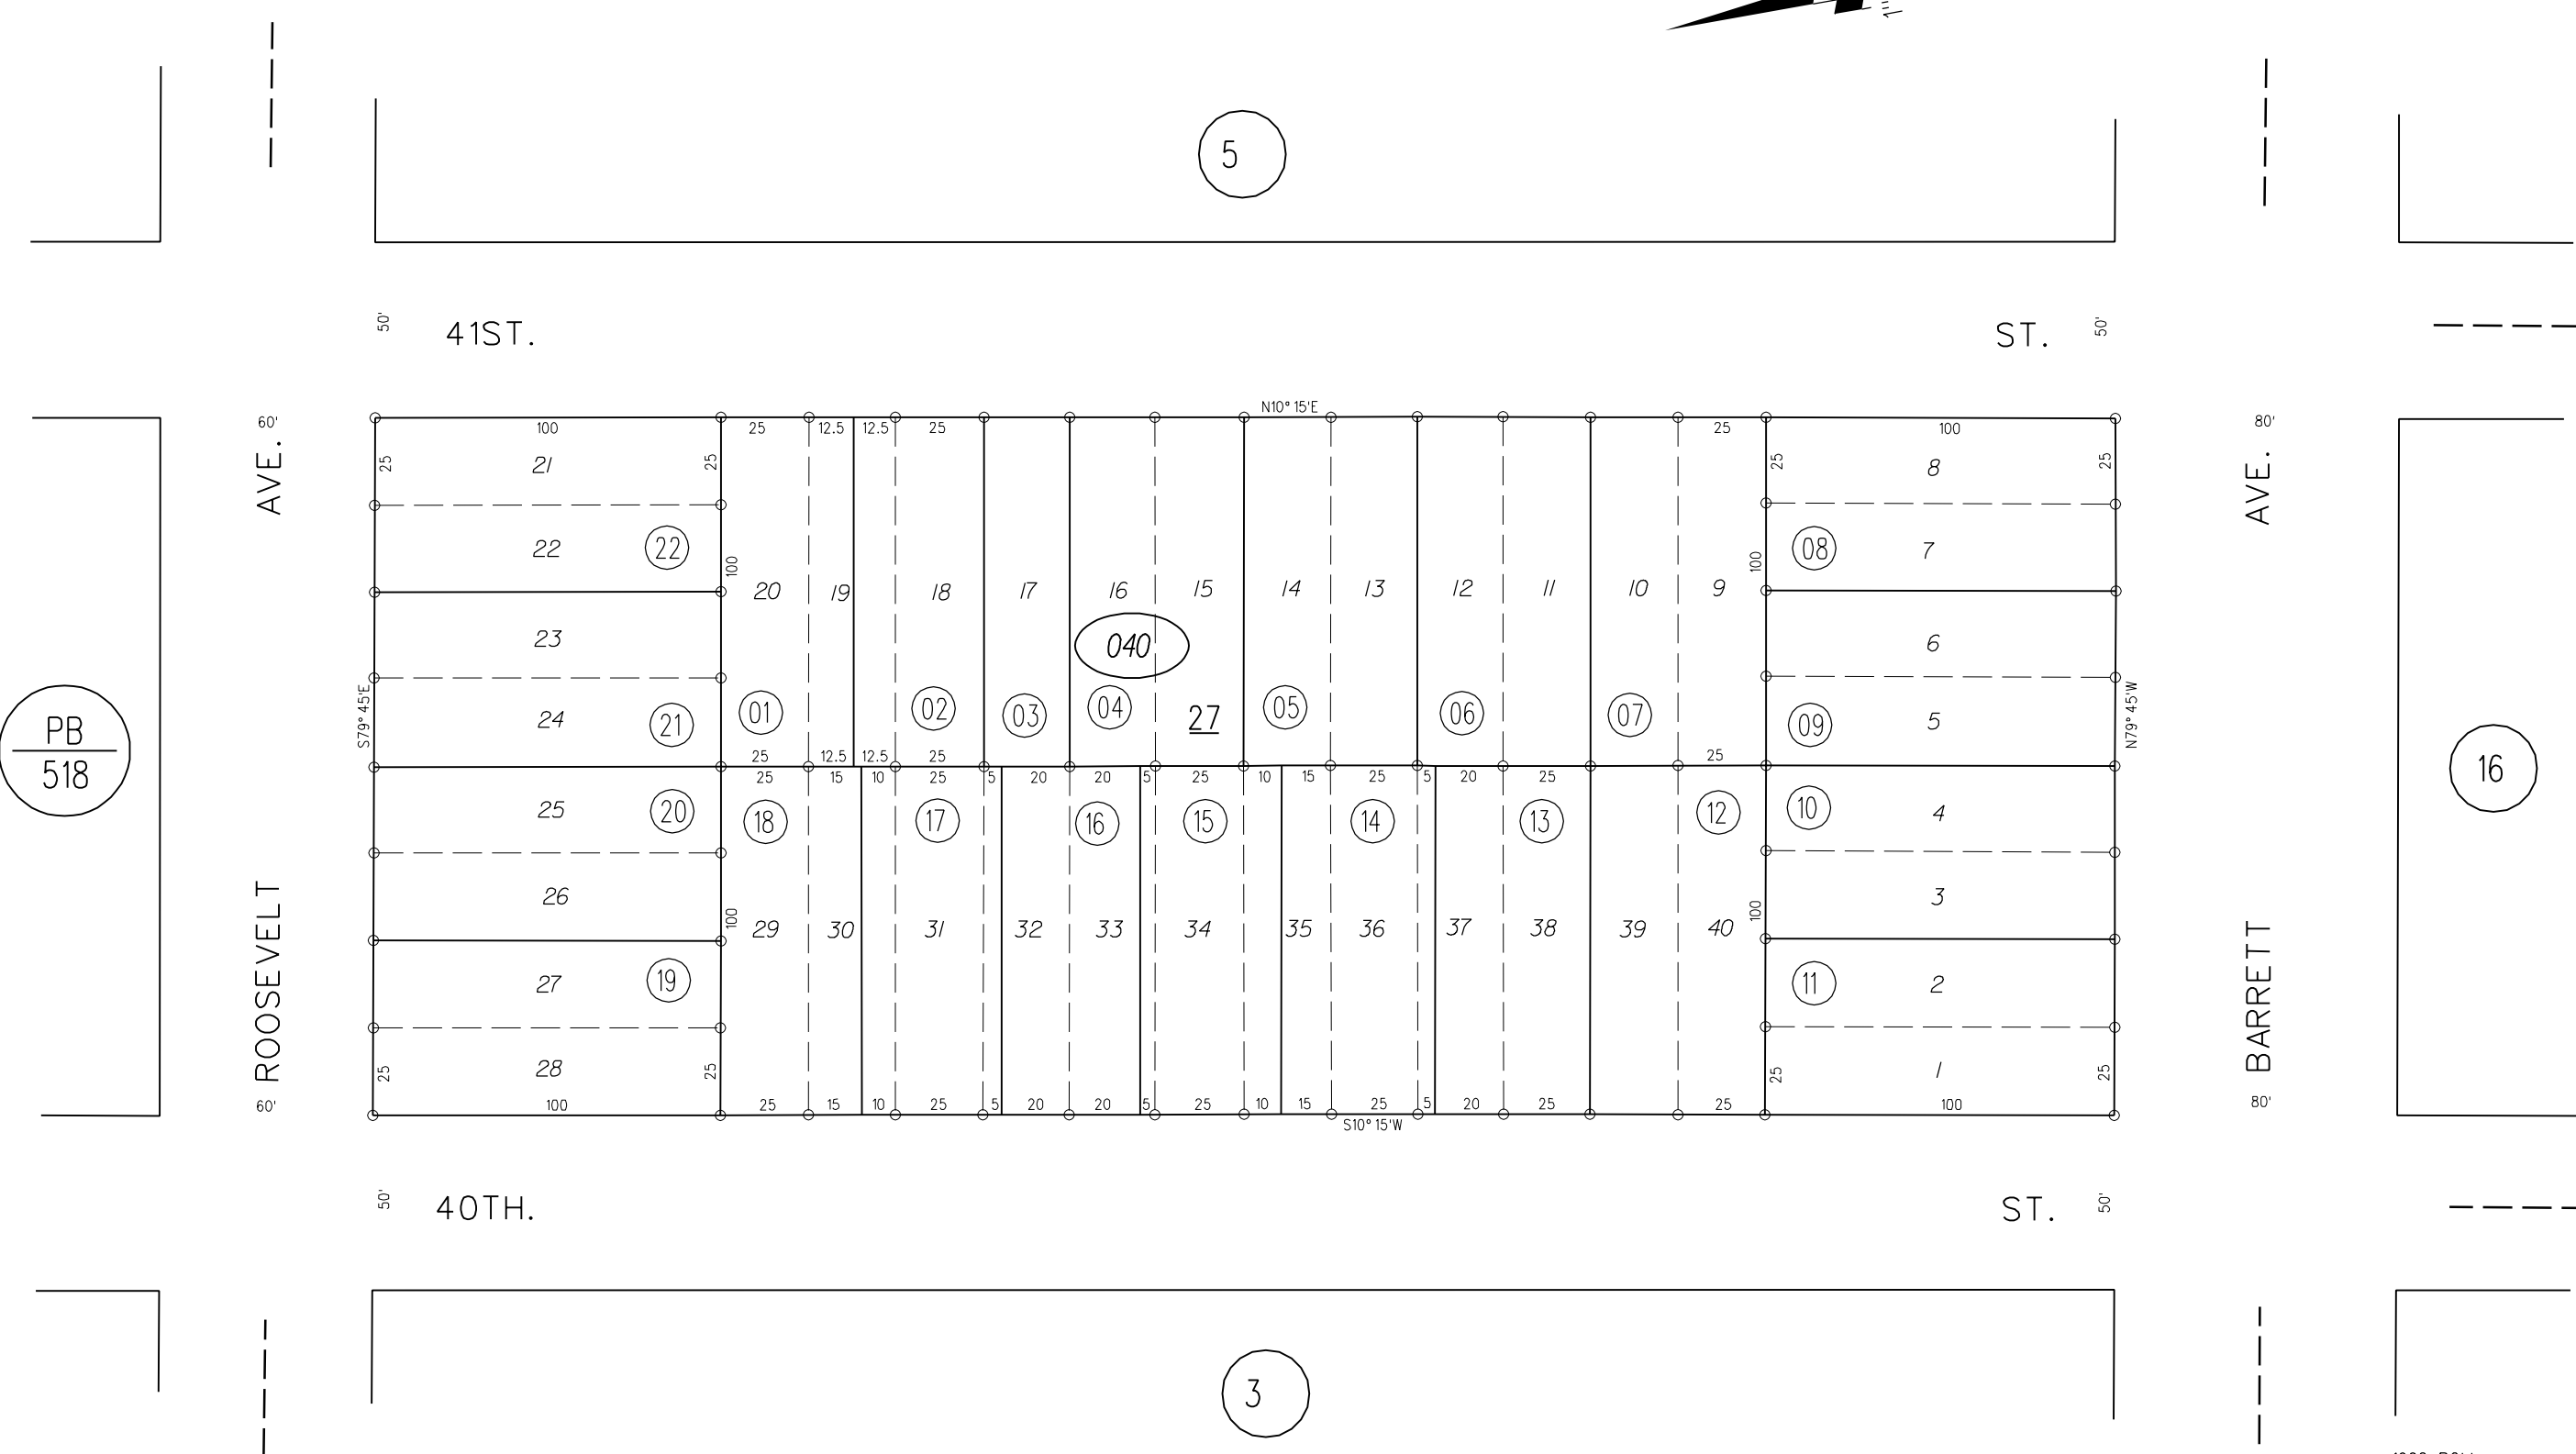

SPAULDING RICHMOND - PULLMAN TOWNSITE

TAX CODE AREA

M.B. 4-80

PB
518

040