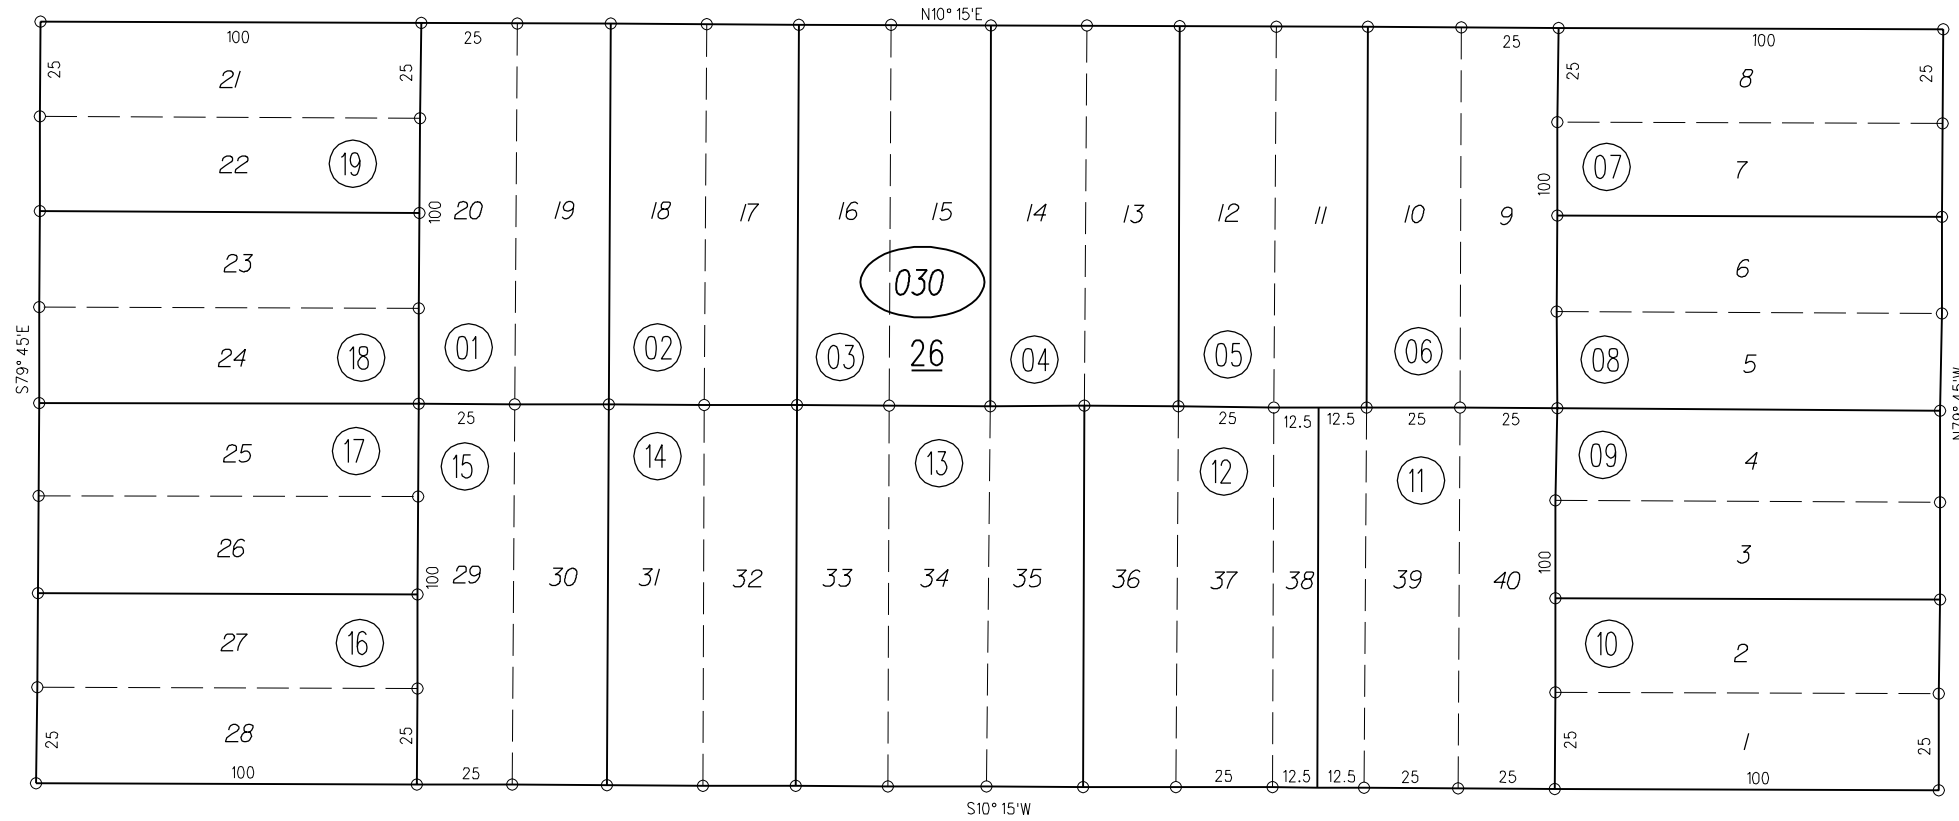

SPAULDING RICHMOND-PULLMAN TOWNSITE

M.B. 4-80

TAX CODE AREA

4

50' 40TH.

ST. 50'

PB
518

AVE. 80'

ROOSEVELT

60'

50' 39 TH.

ST. 50'

2

030

○

AVE. 80'

BARRETT

80'