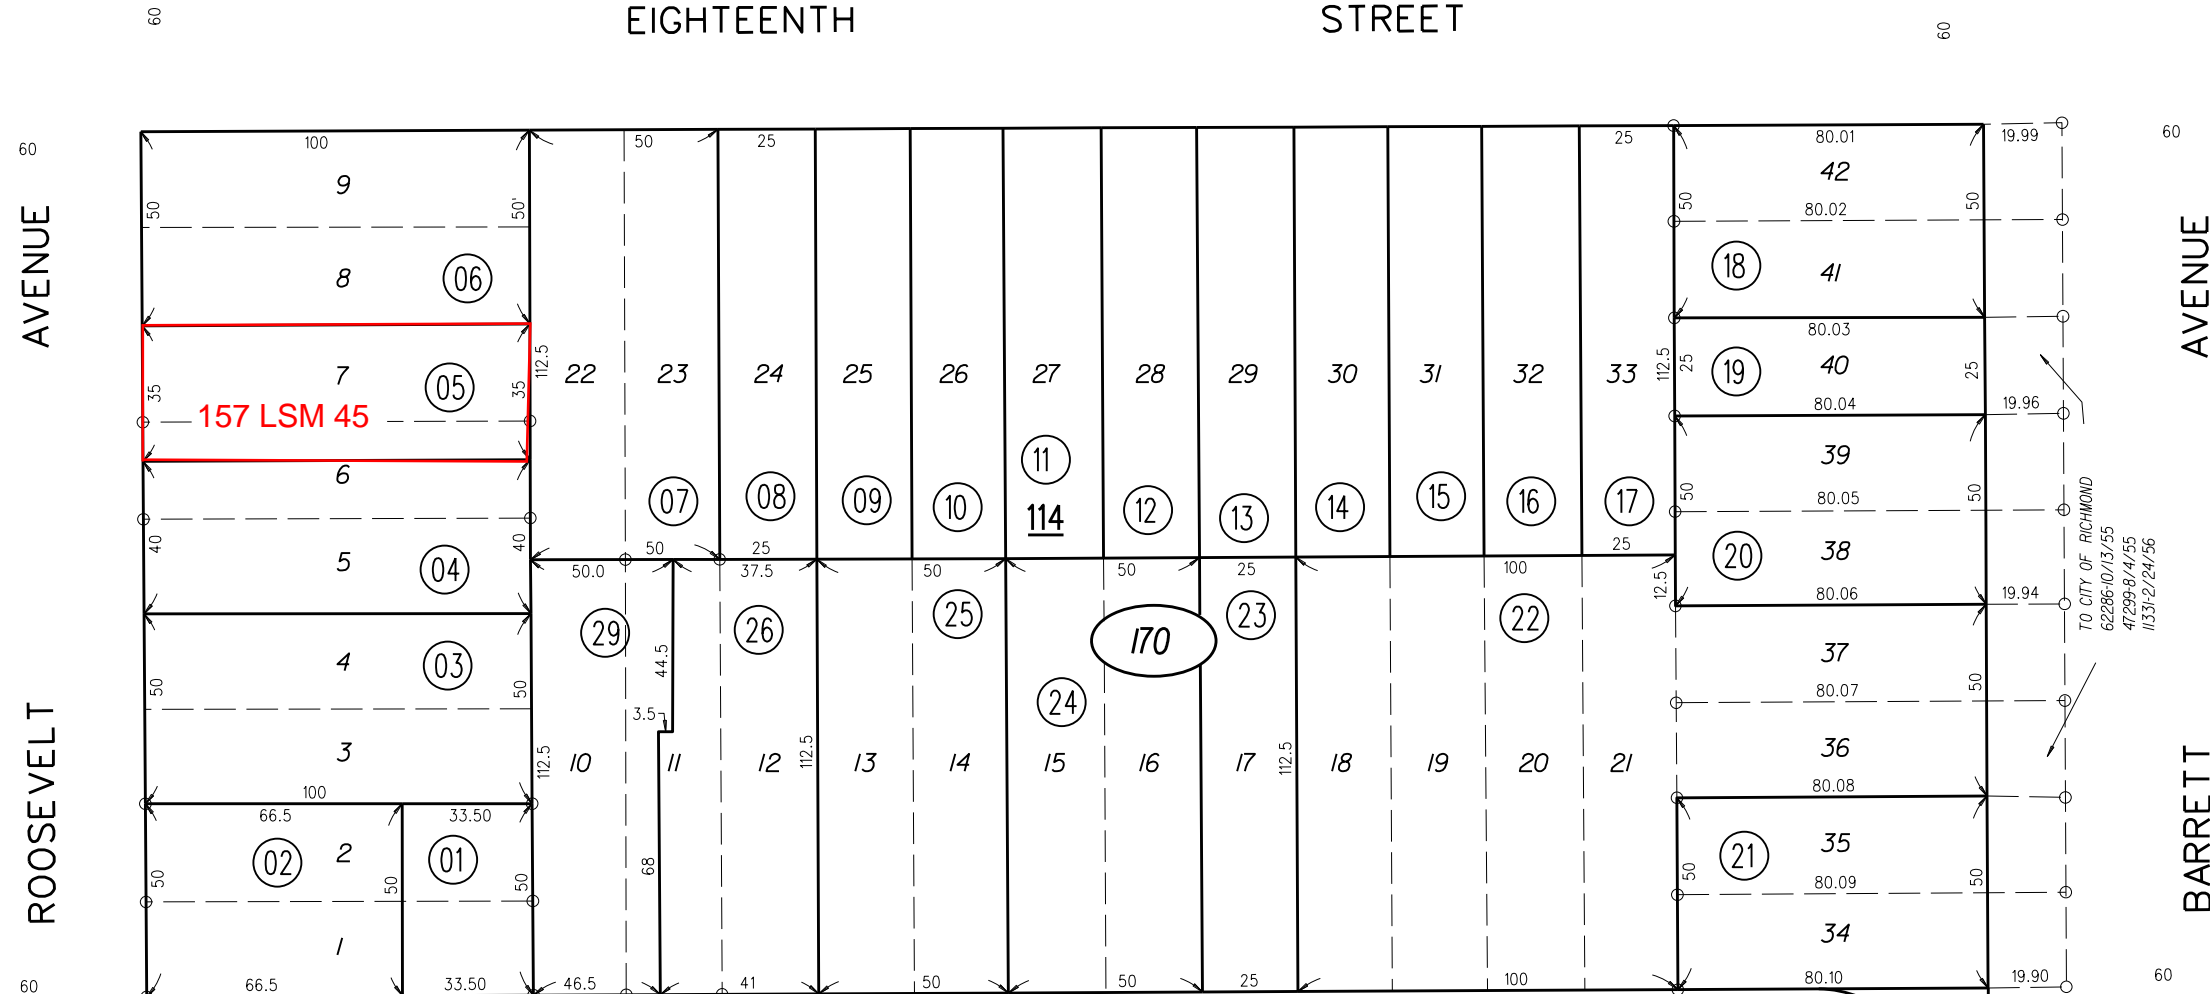

18

EIGHTEENTH STREET

29

ROOSEVELT AVENUE

BARRETT AVENUE

15

SEVENTEENTH STREET

PORTOLA AVE

16

NOTE: THIS MAP WAS PREPARED FOR ASSESSMENT PURPOSES ONLY. NO LIABILITY IS ASSUMED FOR THE ACCURACY OF THE INFORMATION DELINEATED HEREON. ASSESSOR'S PARCELS MAY NOT COMPLY WITH LOCAL LOT SPLIT OR BUILDING SITE ORDINANCES.