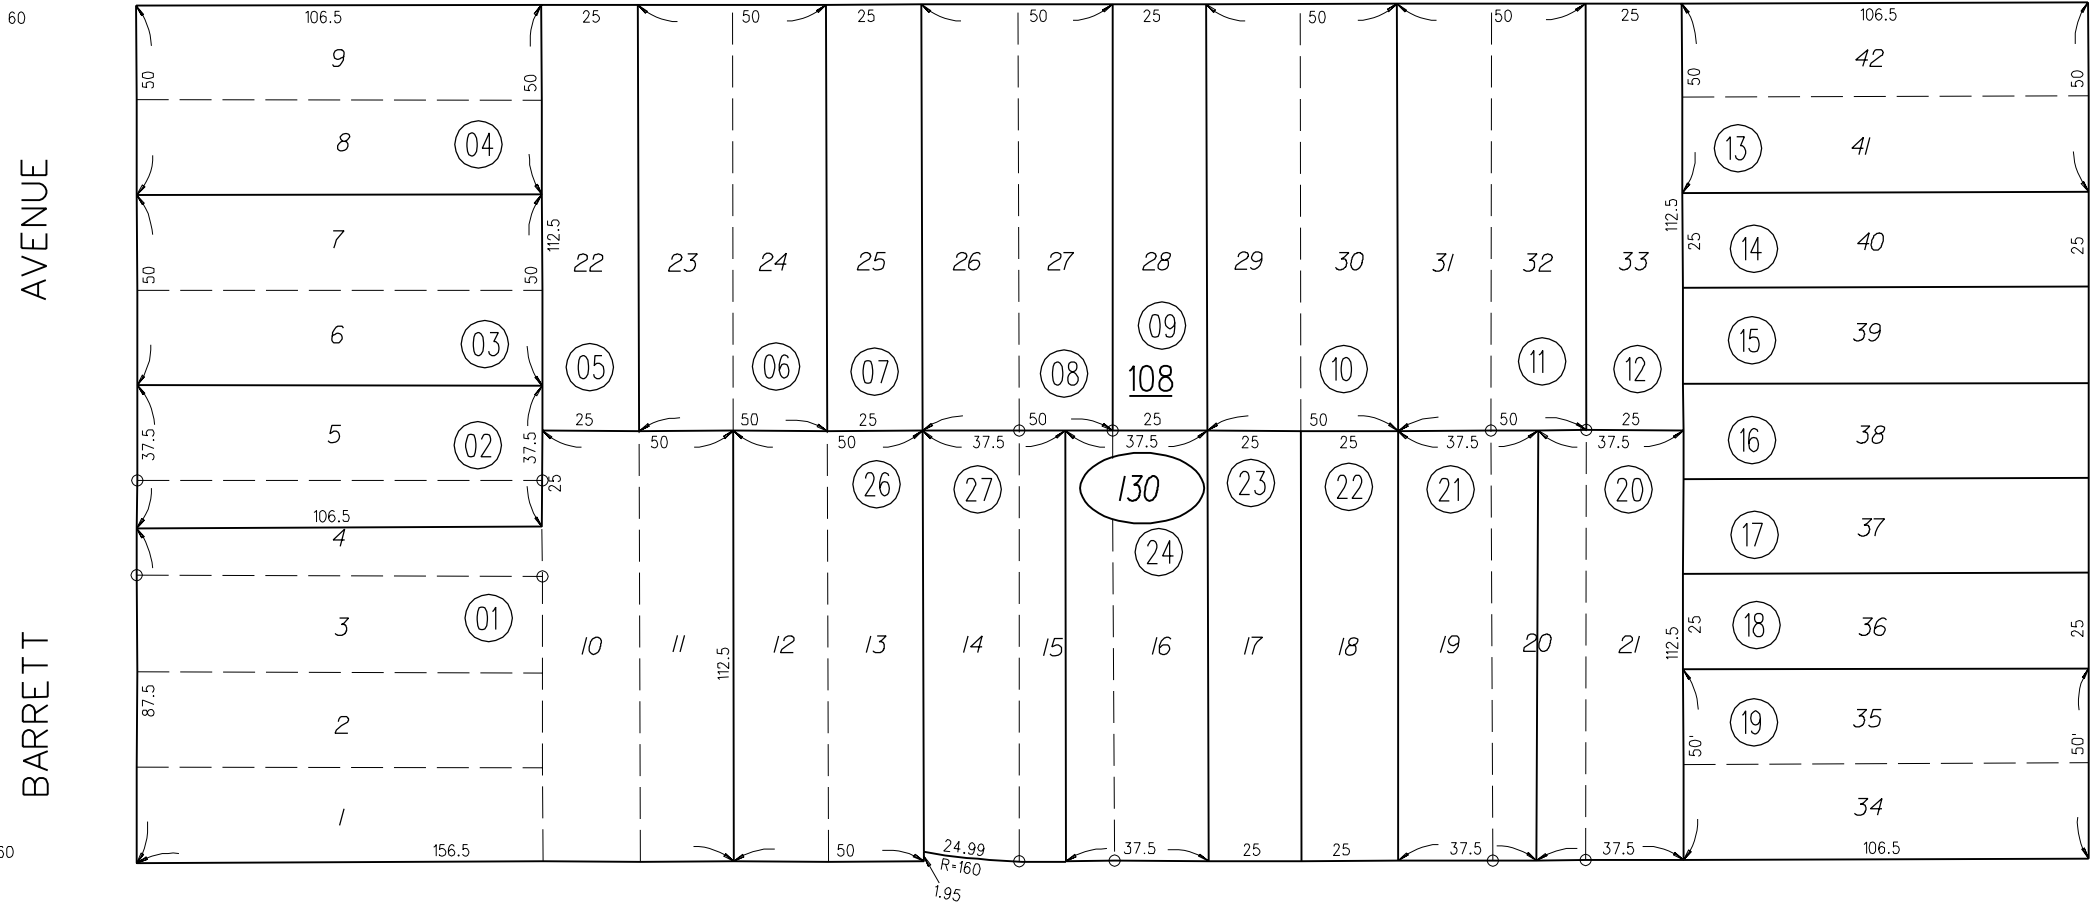

12

60 TWENTIETH STREET 60

60 NINETEENTH STREET 60

14

19

06

130

NOTE: THIS MAP WAS PREPARED FOR ASSESSMENT PURPOSES ONLY. NO LIABILITY IS ASSUMED FOR THE ACCURACY OF THE INFORMATION DELINEATED HEREON. ASSESSOR'S PARCELS MAY NOT COMPLY WITH LOCAL LOT SPLIT OR BUILDING SITE ORDINANCES.