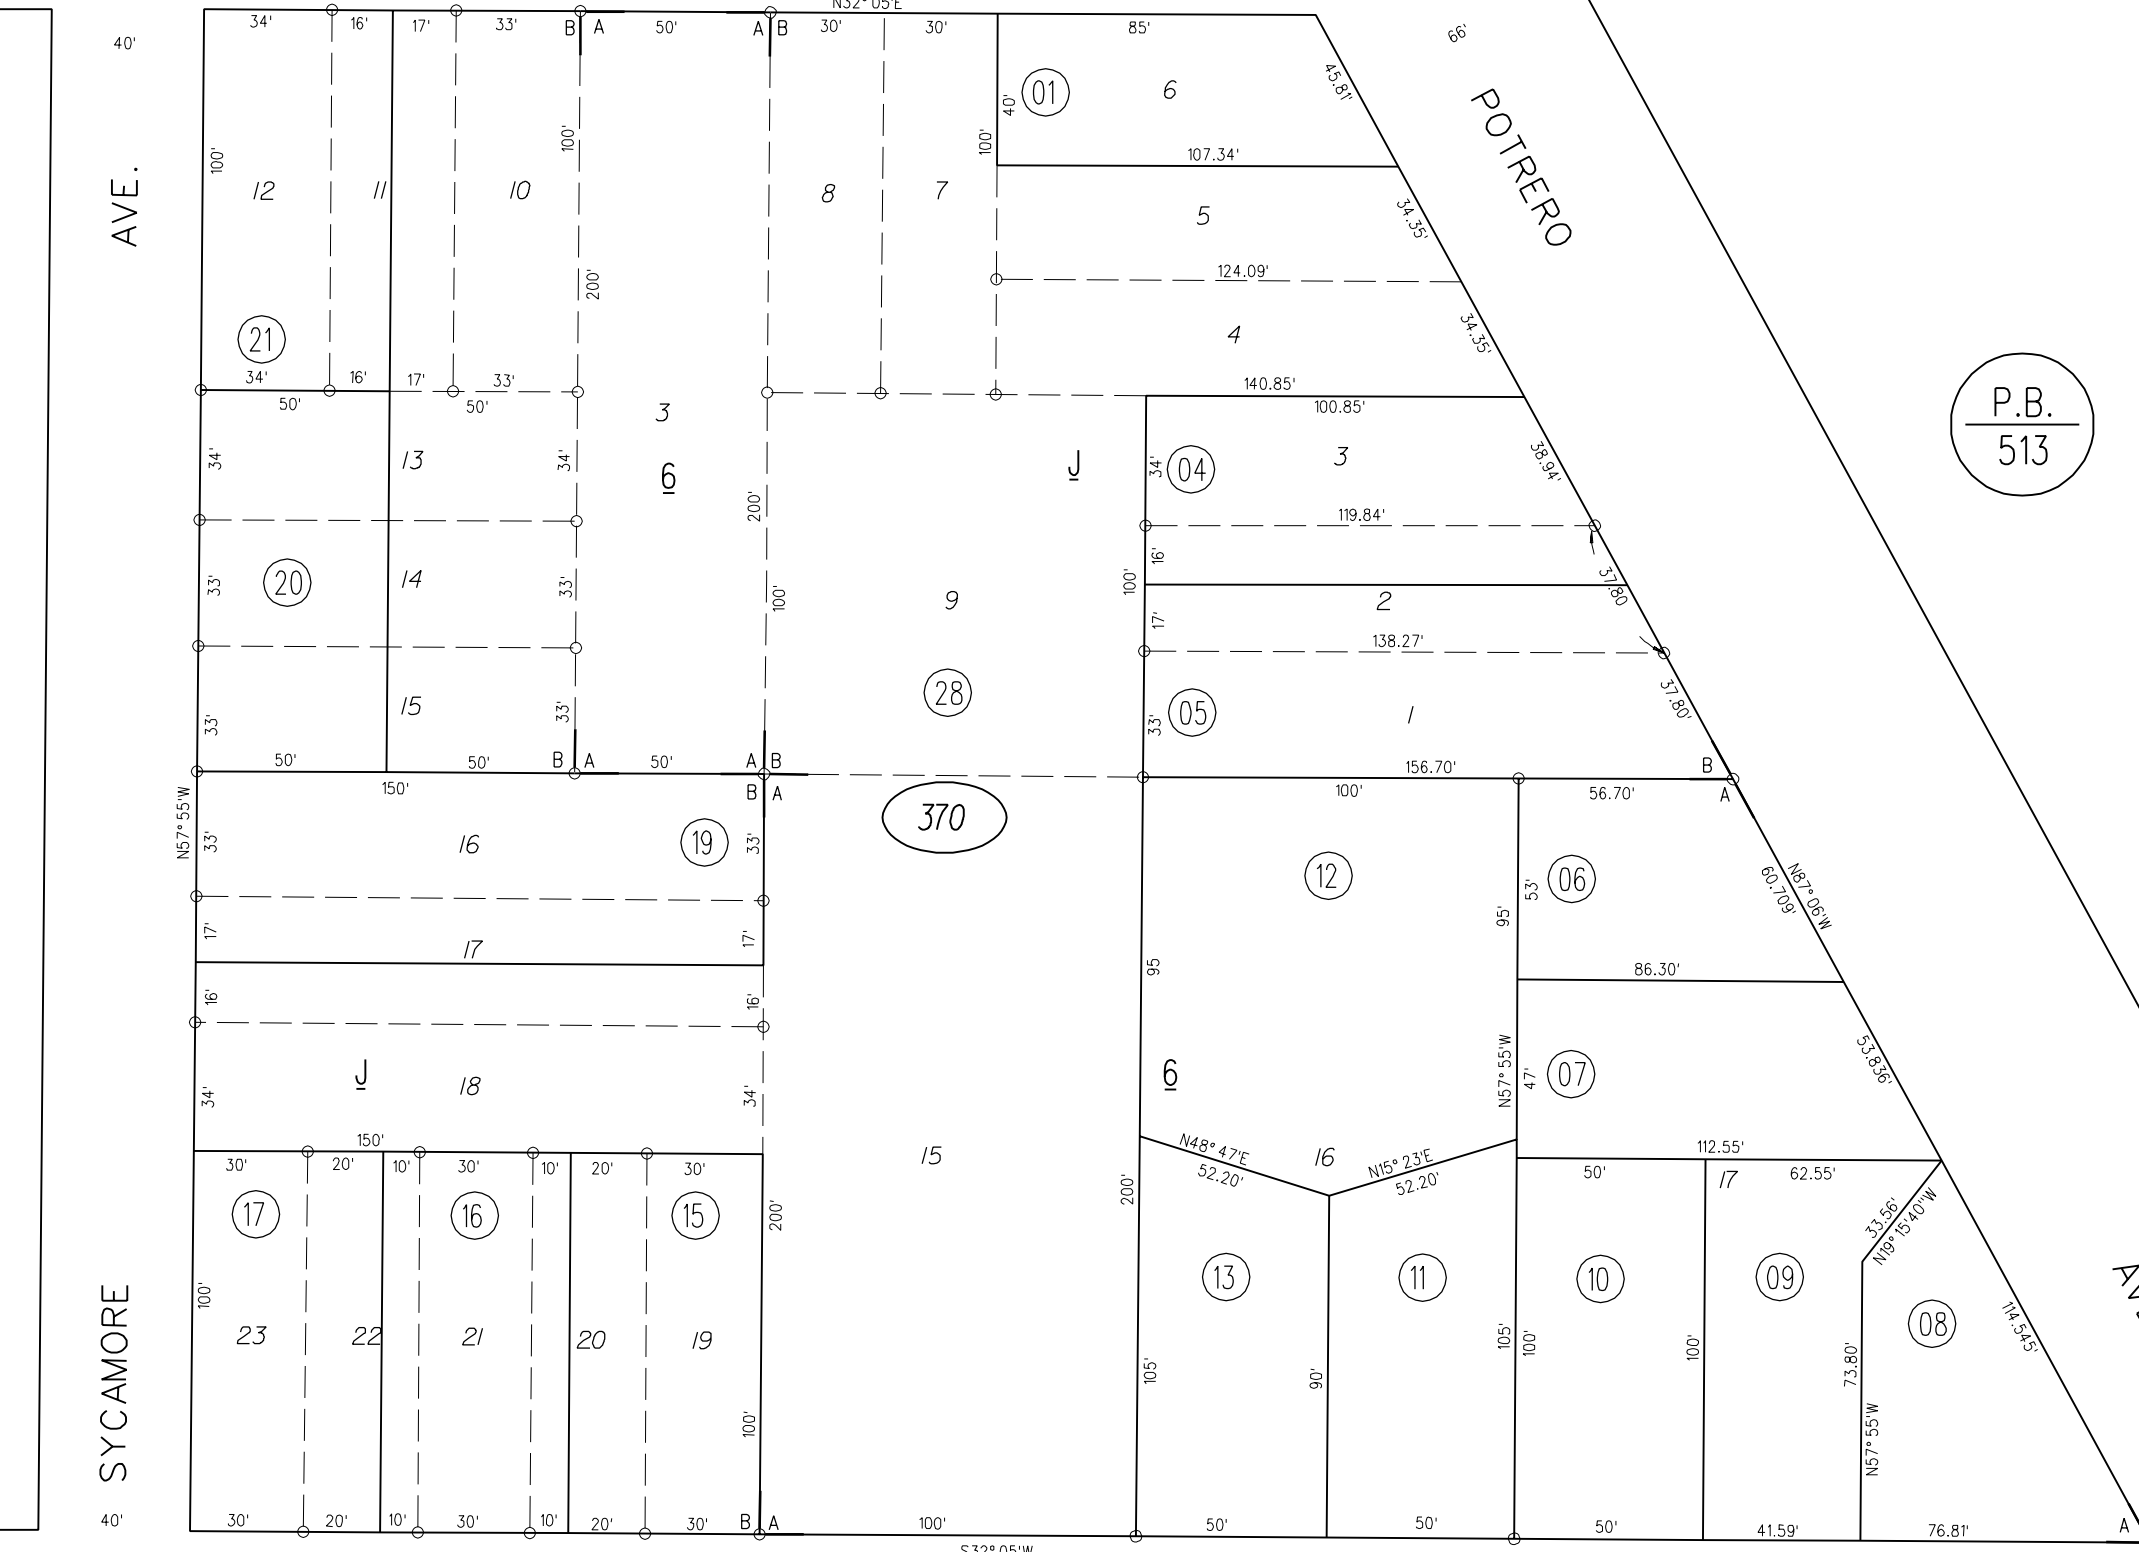

A - TOWN OF STEGE M.B. E-98

B - EAST SHORE PARK M.B. 3-58

TAX CODE AREA

S 43rd

38

ST.

AVE.

SYCAMORE

36

P.B.
513

370

370

S 45th

34

ST.

32

1962 ROLL

ASSESSOR'S MAP

BOOK 509 PAGE 37

146/48 CONTRA COSTA COUNTY, CALIF.