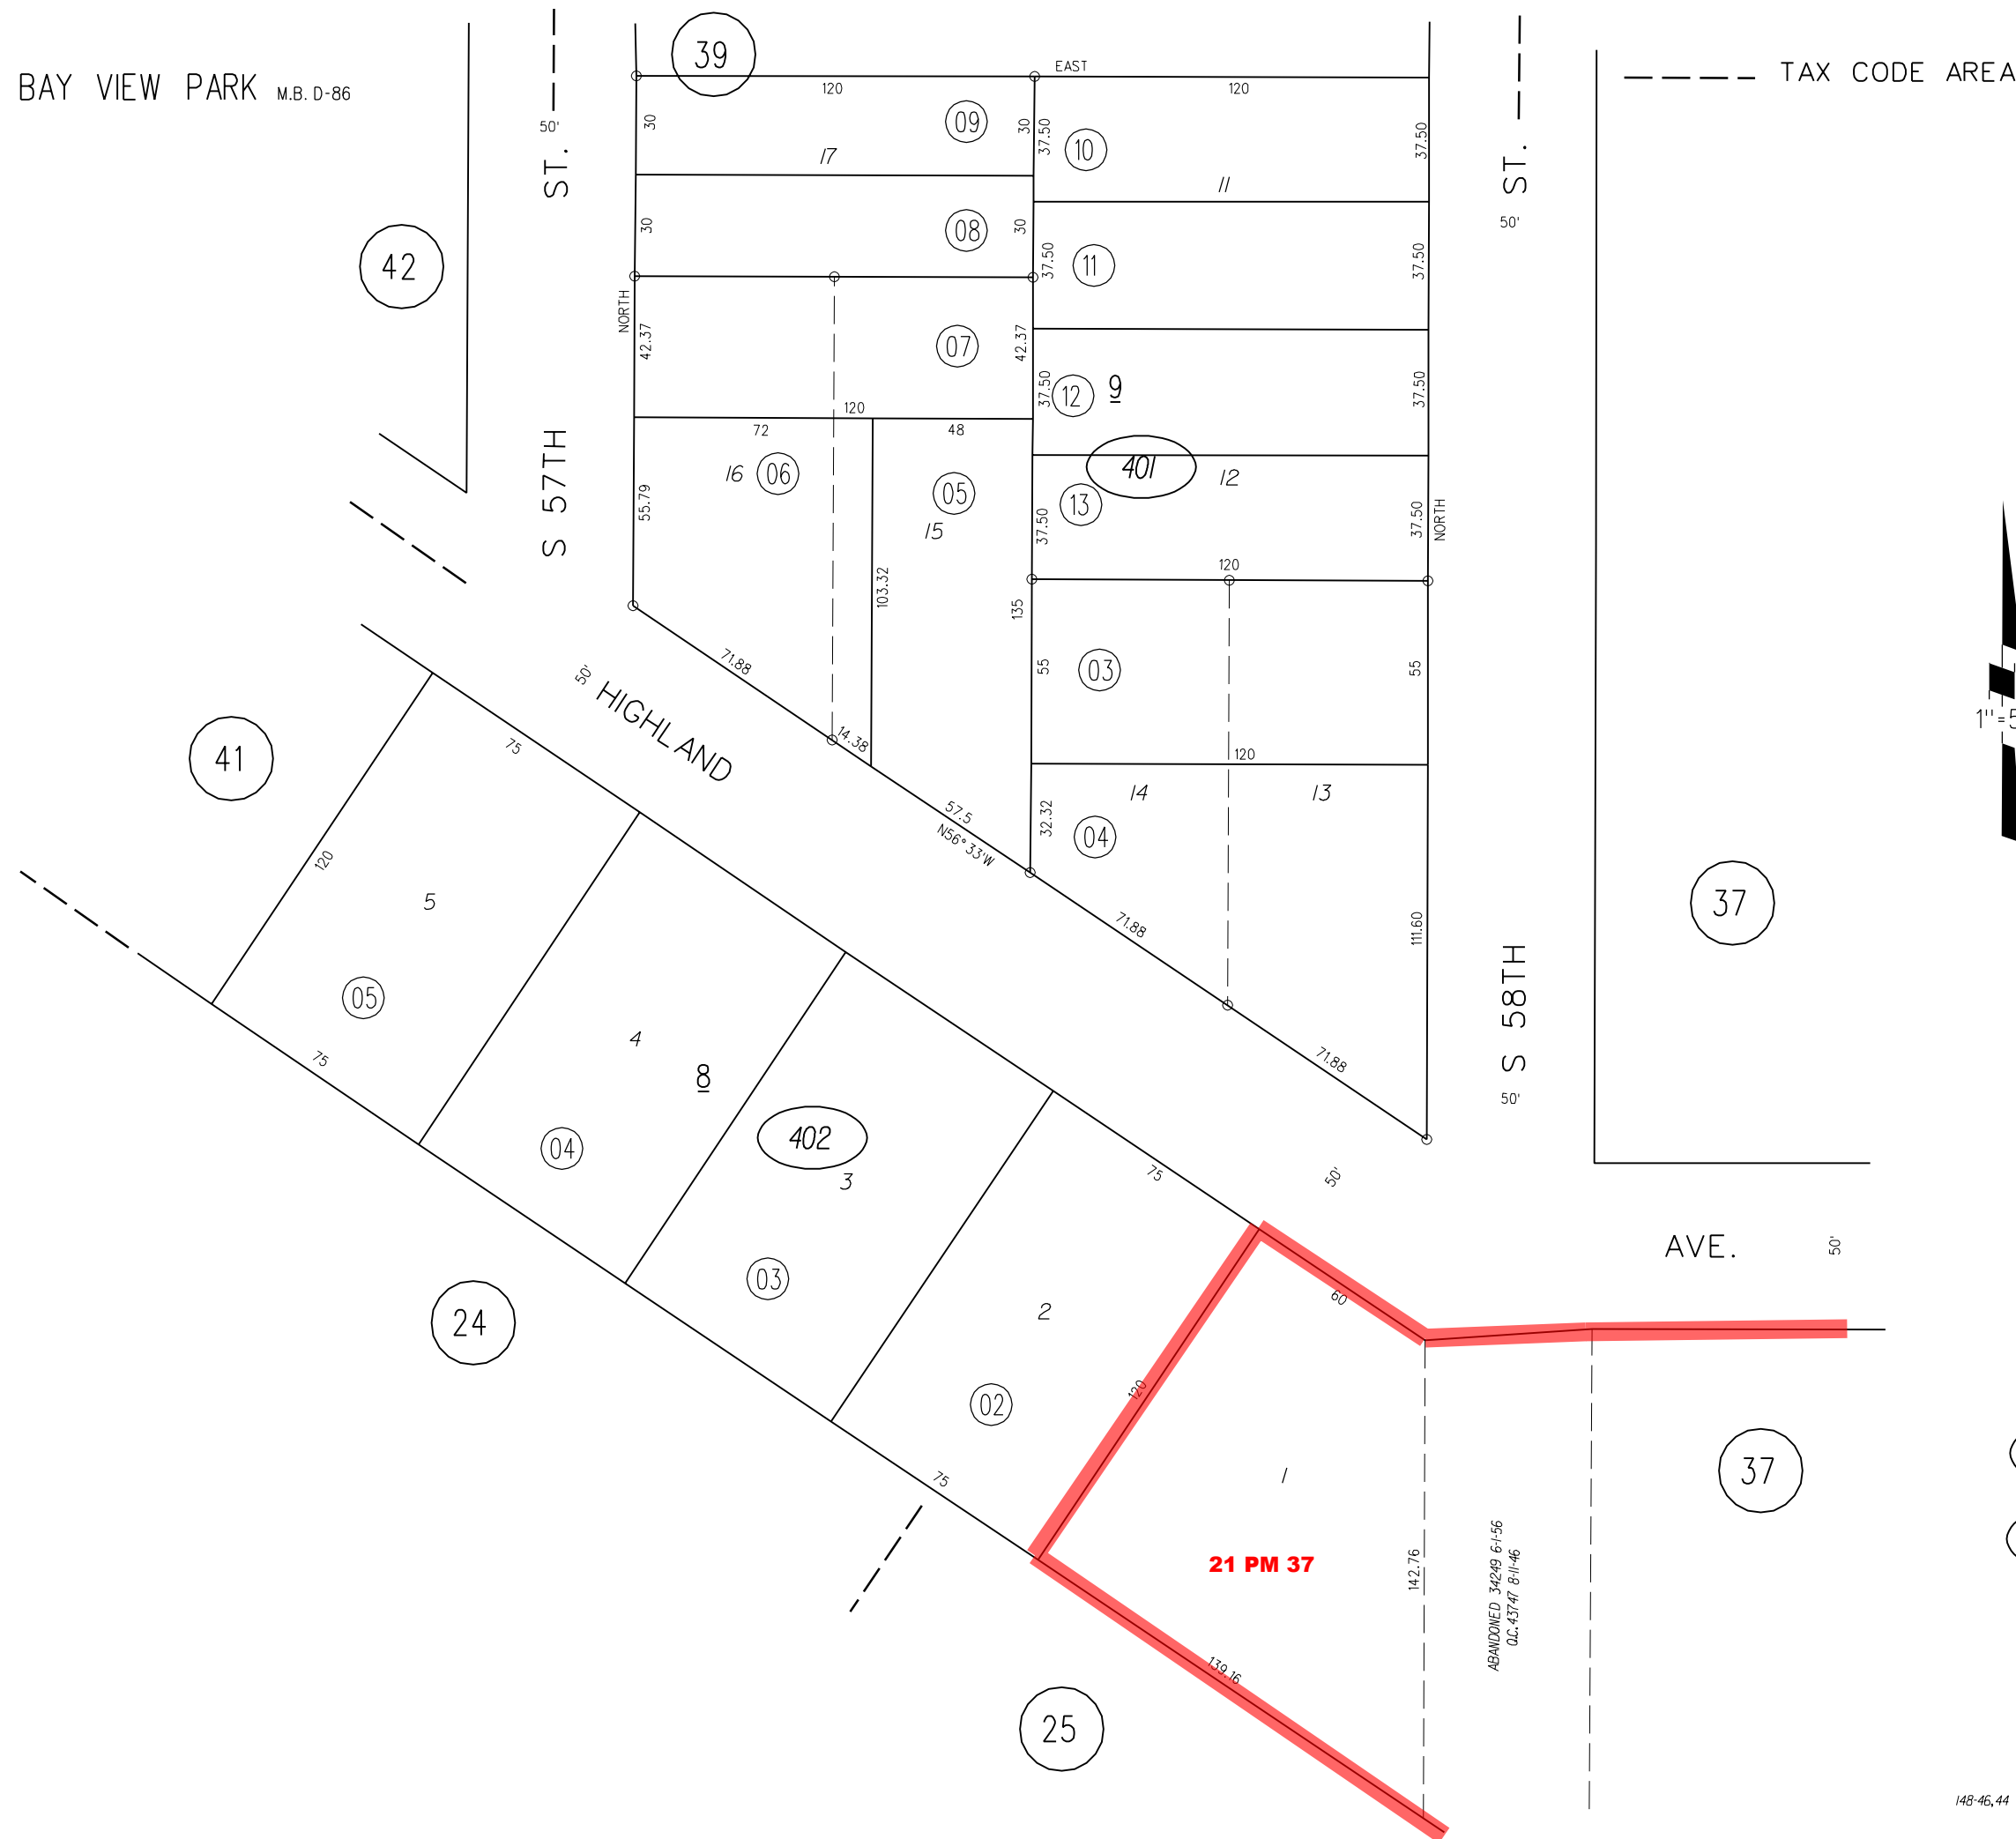

BAY VIEW PARK M.B. D-86

ABANDONED 34249 6-1-56
 O.C. 43747 8-11-46