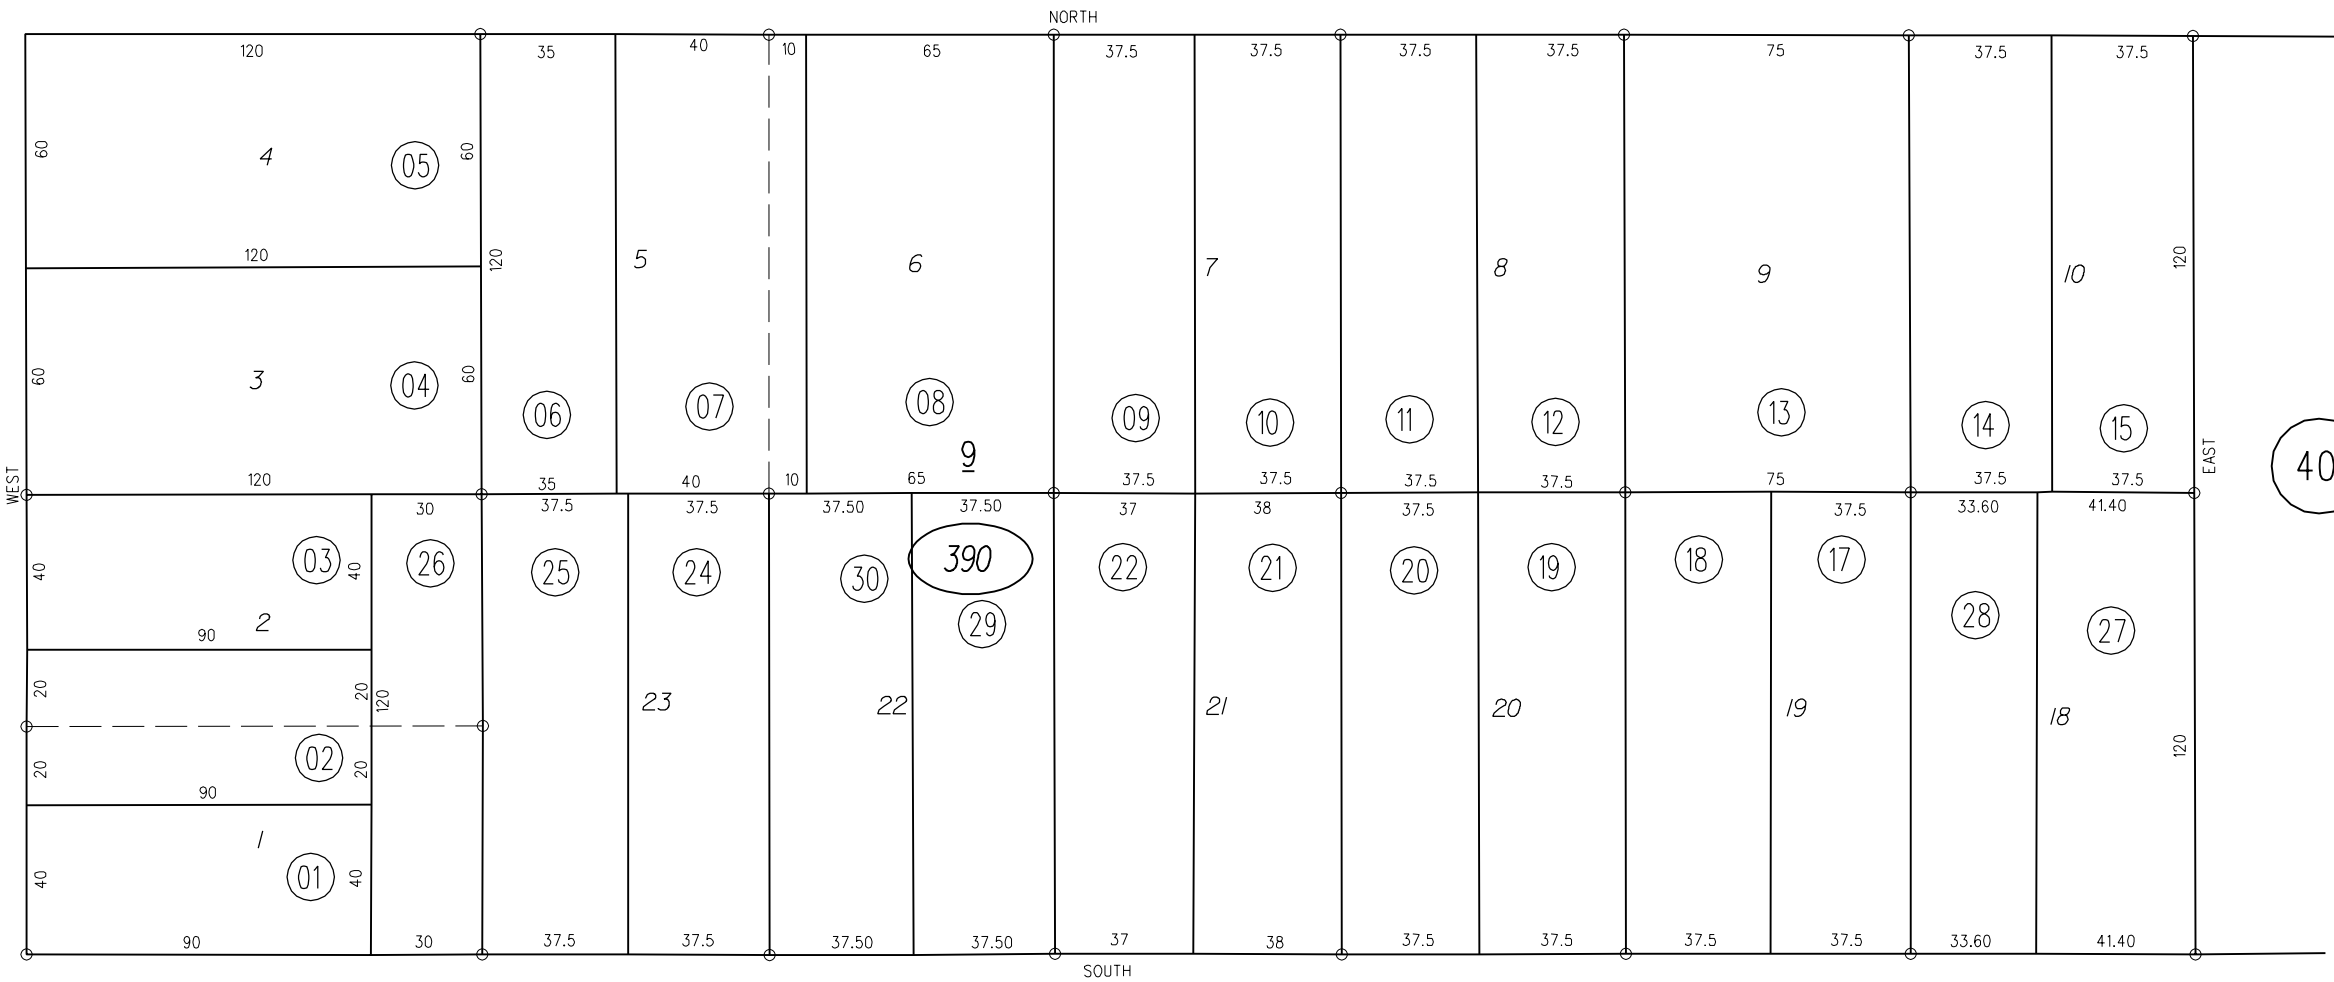

BAY VIEW PARK M.B. D-86

TAX CODE AREA

38

60'

S 58TH. ST.

AVE.

BAY VIEW

S 57TH. ST.

60'

42

390

○

PB
509