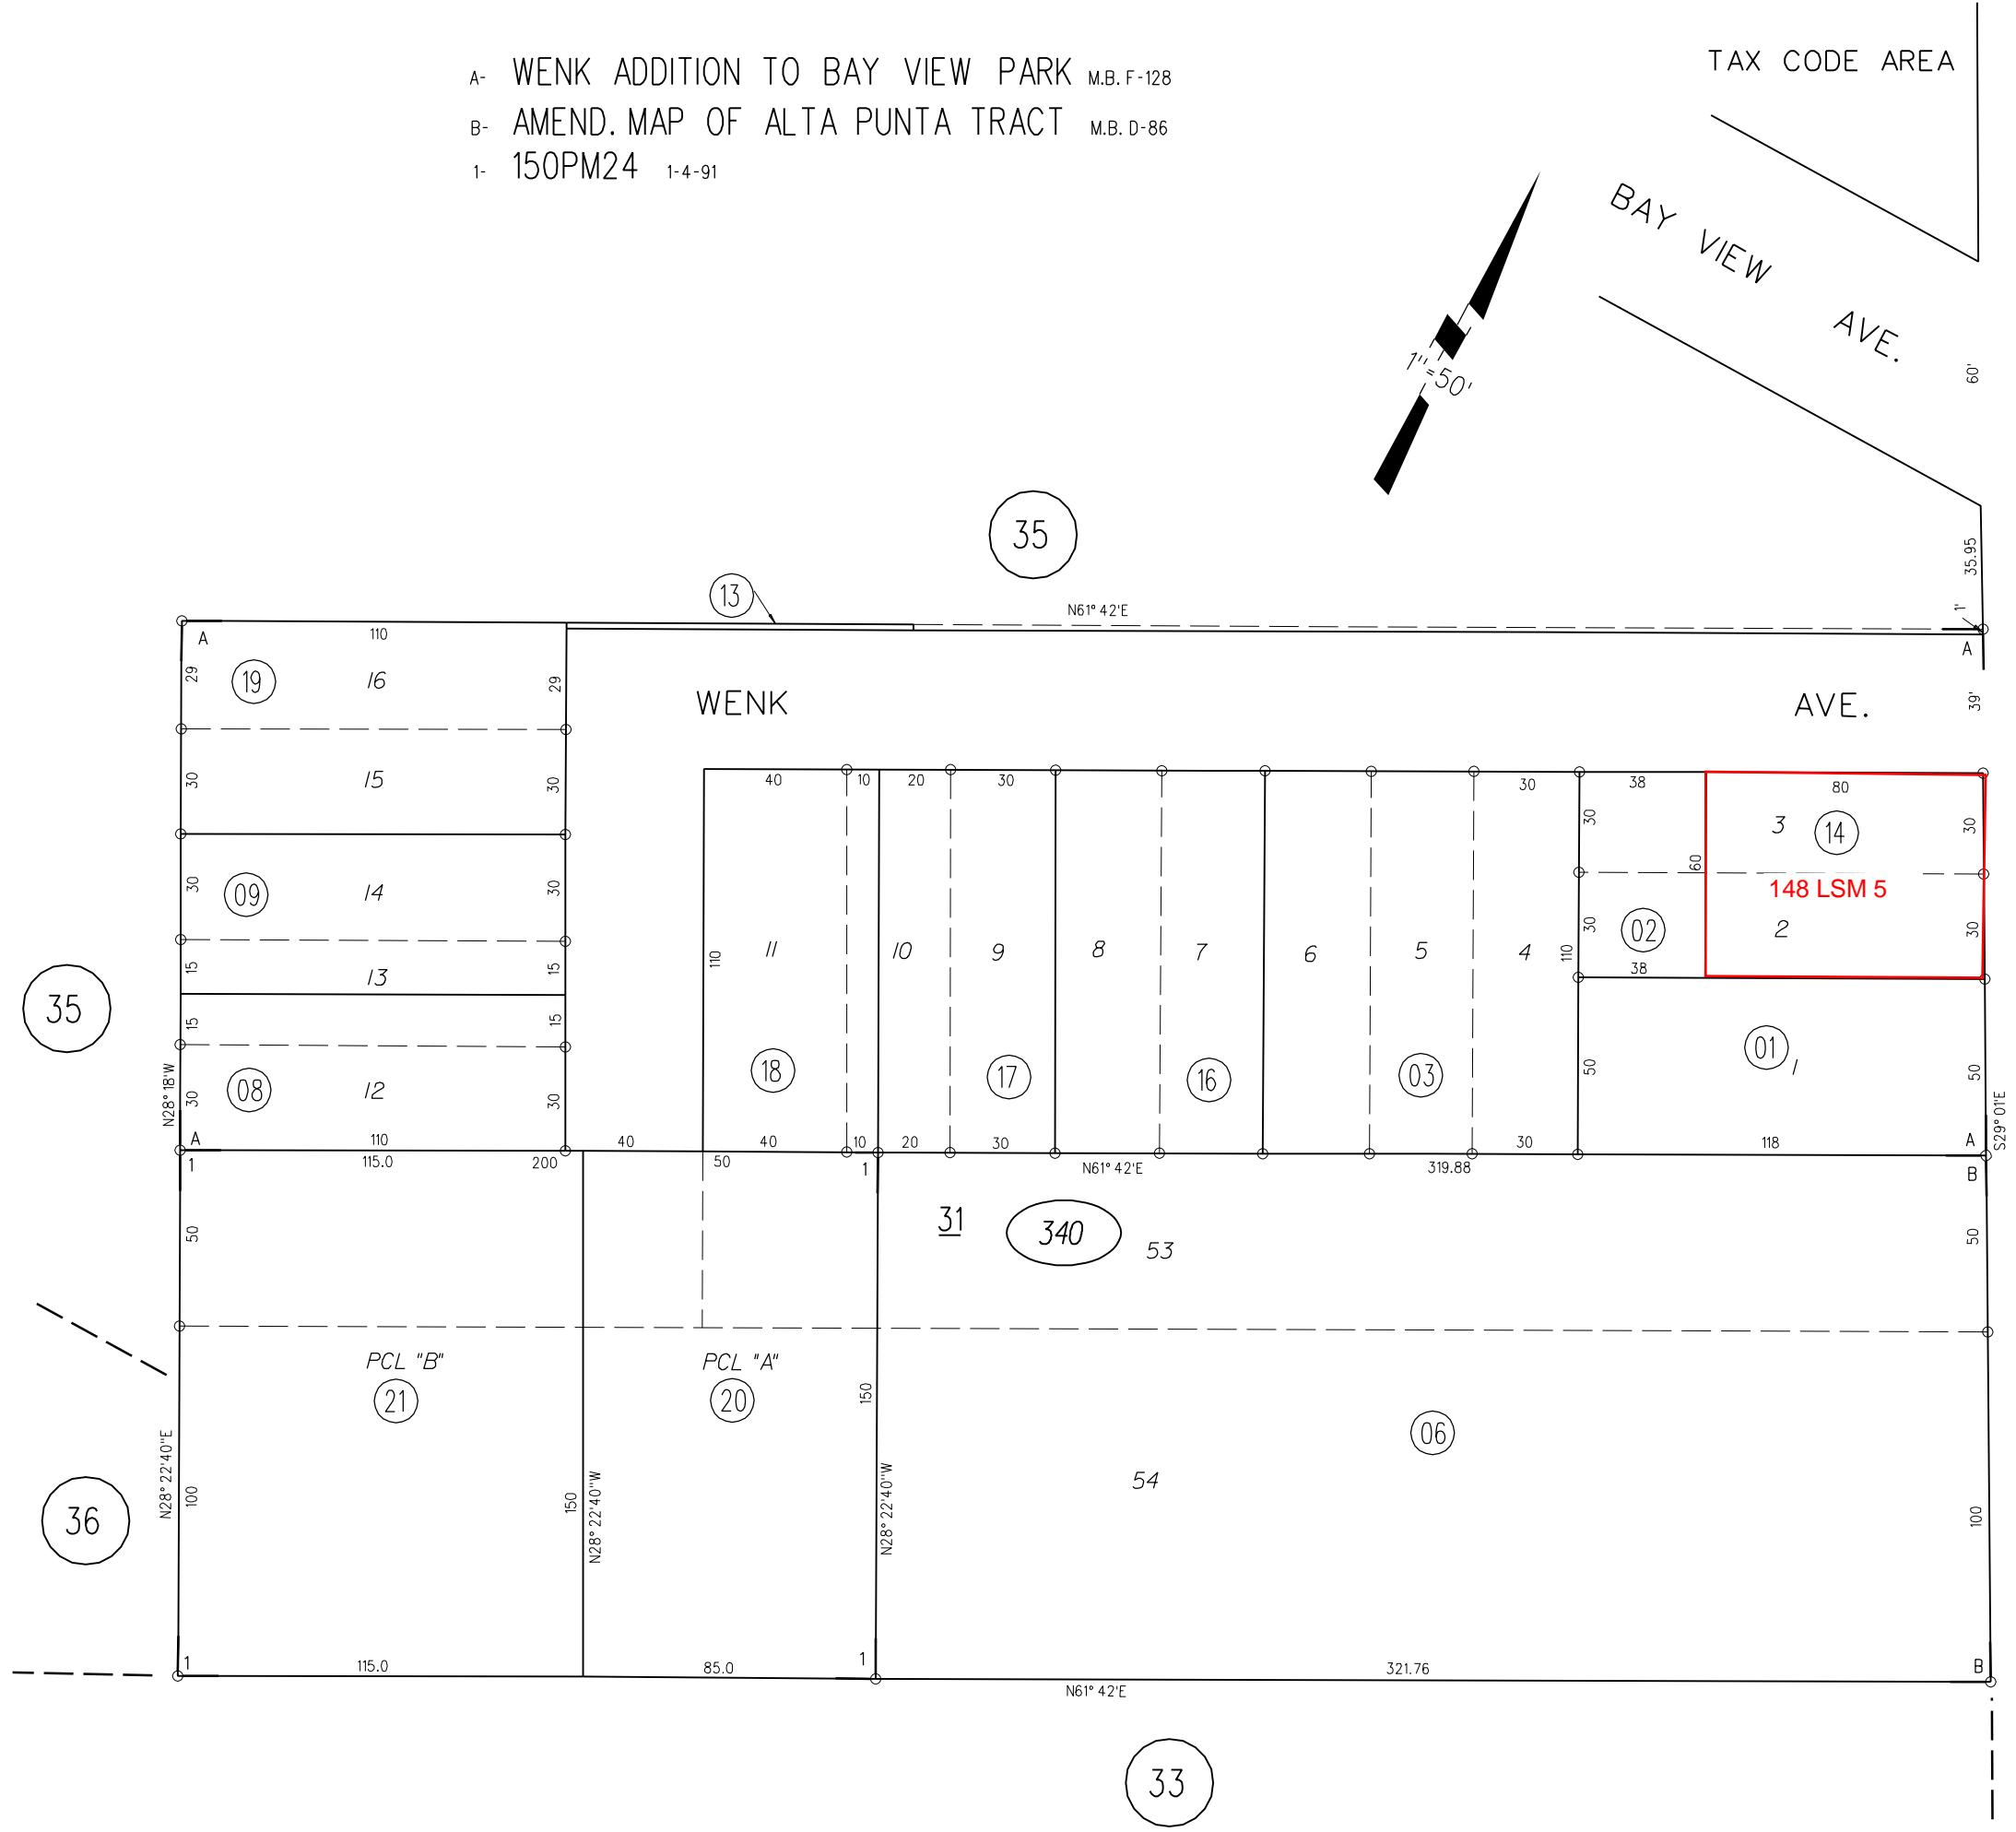

A- WENK ADDITION TO BAY VIEW PARK M.B. F-128
 B- AMEND. MAP OF ALTA PUNTA TRACT M.B. D-86
 1- 150PM24 1-4-91

TAX CODE AREA

MANILA
 AVE.

BAY VIEW
 AVE.

120'
 AVE.

PB
 503

SAN PABLO

340

1962 ROLL 2-14-91
 ASSESSOR'S MAP
 BOOK 508 PAGE 34

33