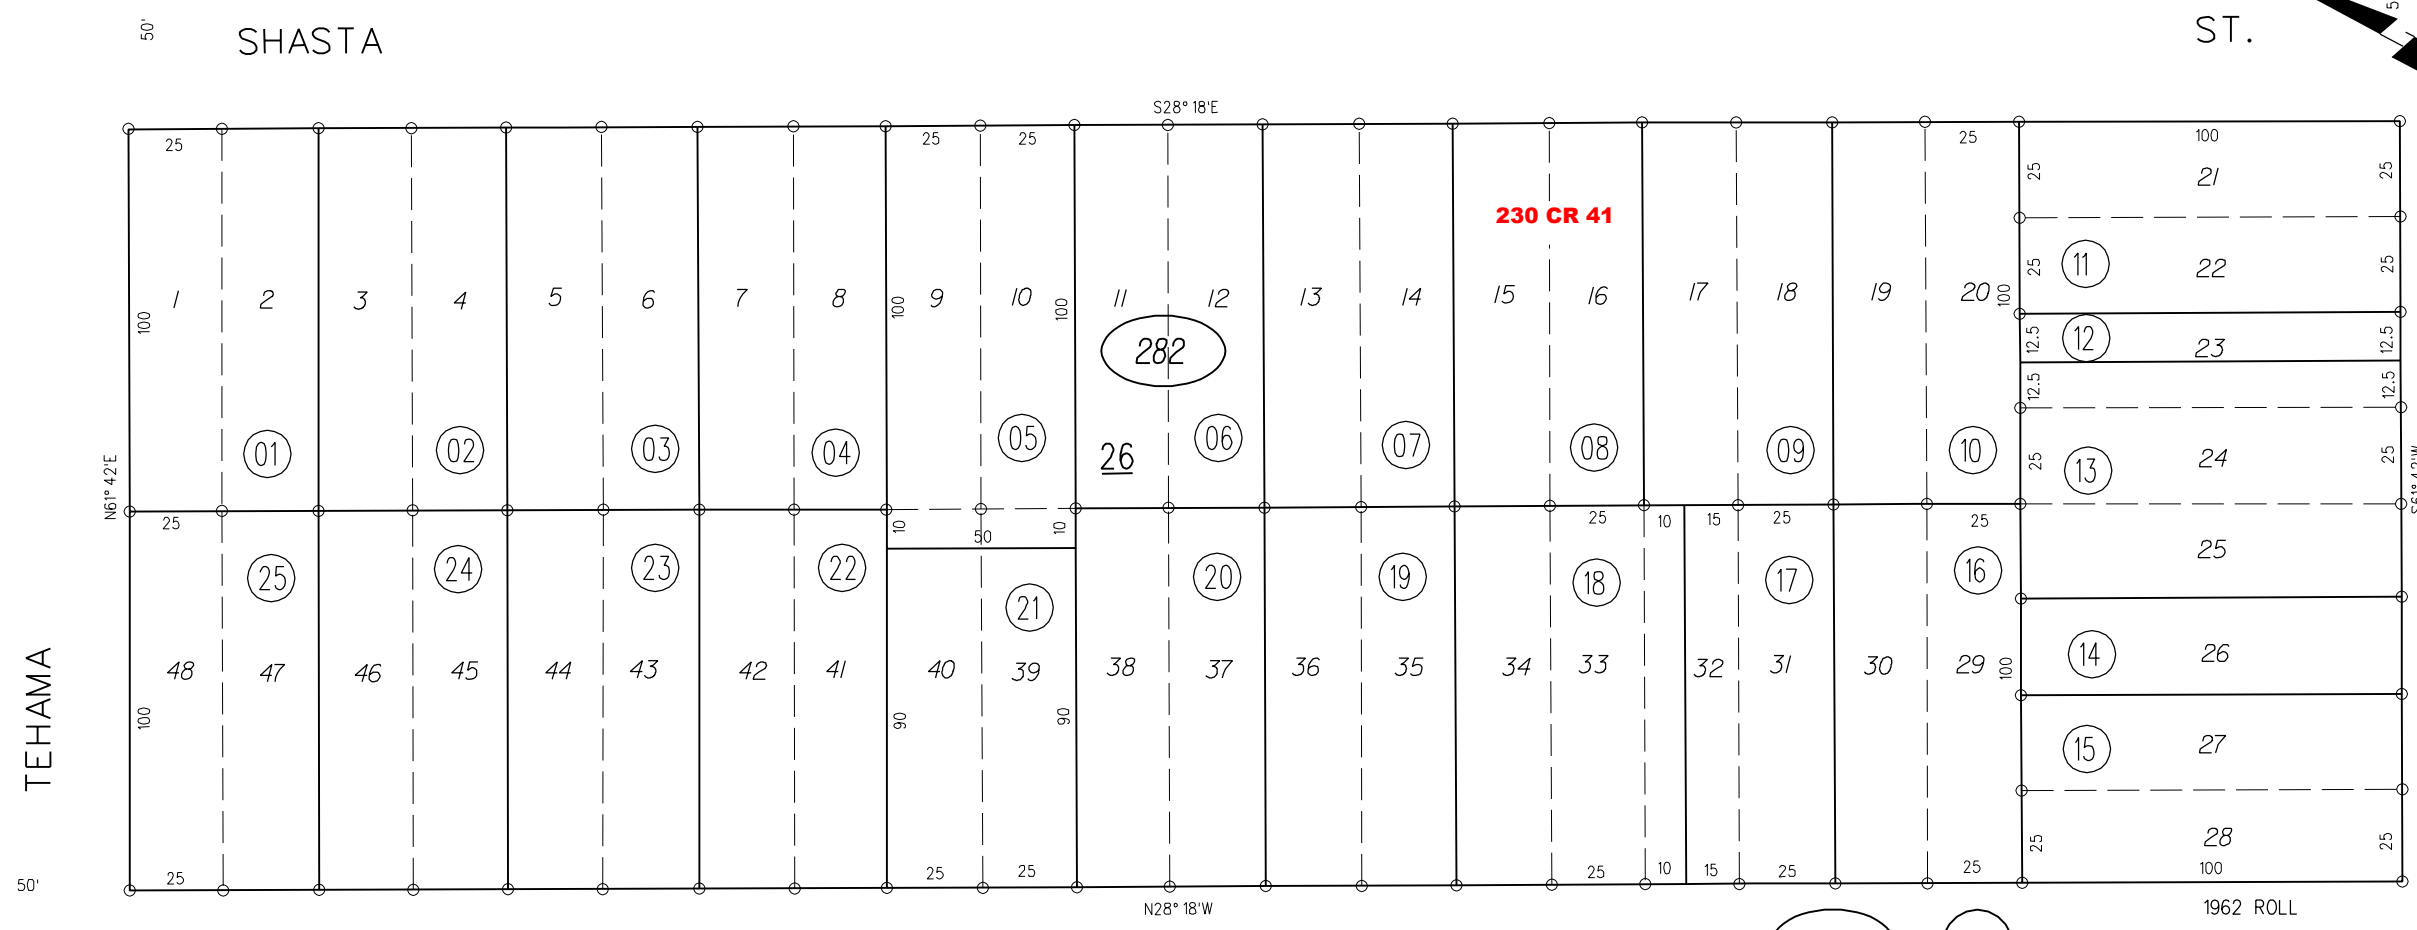

31

30

TEHAMA

50'

BUTTE

27

ST.

281

282

1962 ROLL
 ASSESSOR'S MAP
 BOOK 508 PAGE 28
 CONTRA COSTA COUNTY, CALIF.
 149-32.33

PB
507

BURLINGAME

60'

ST.