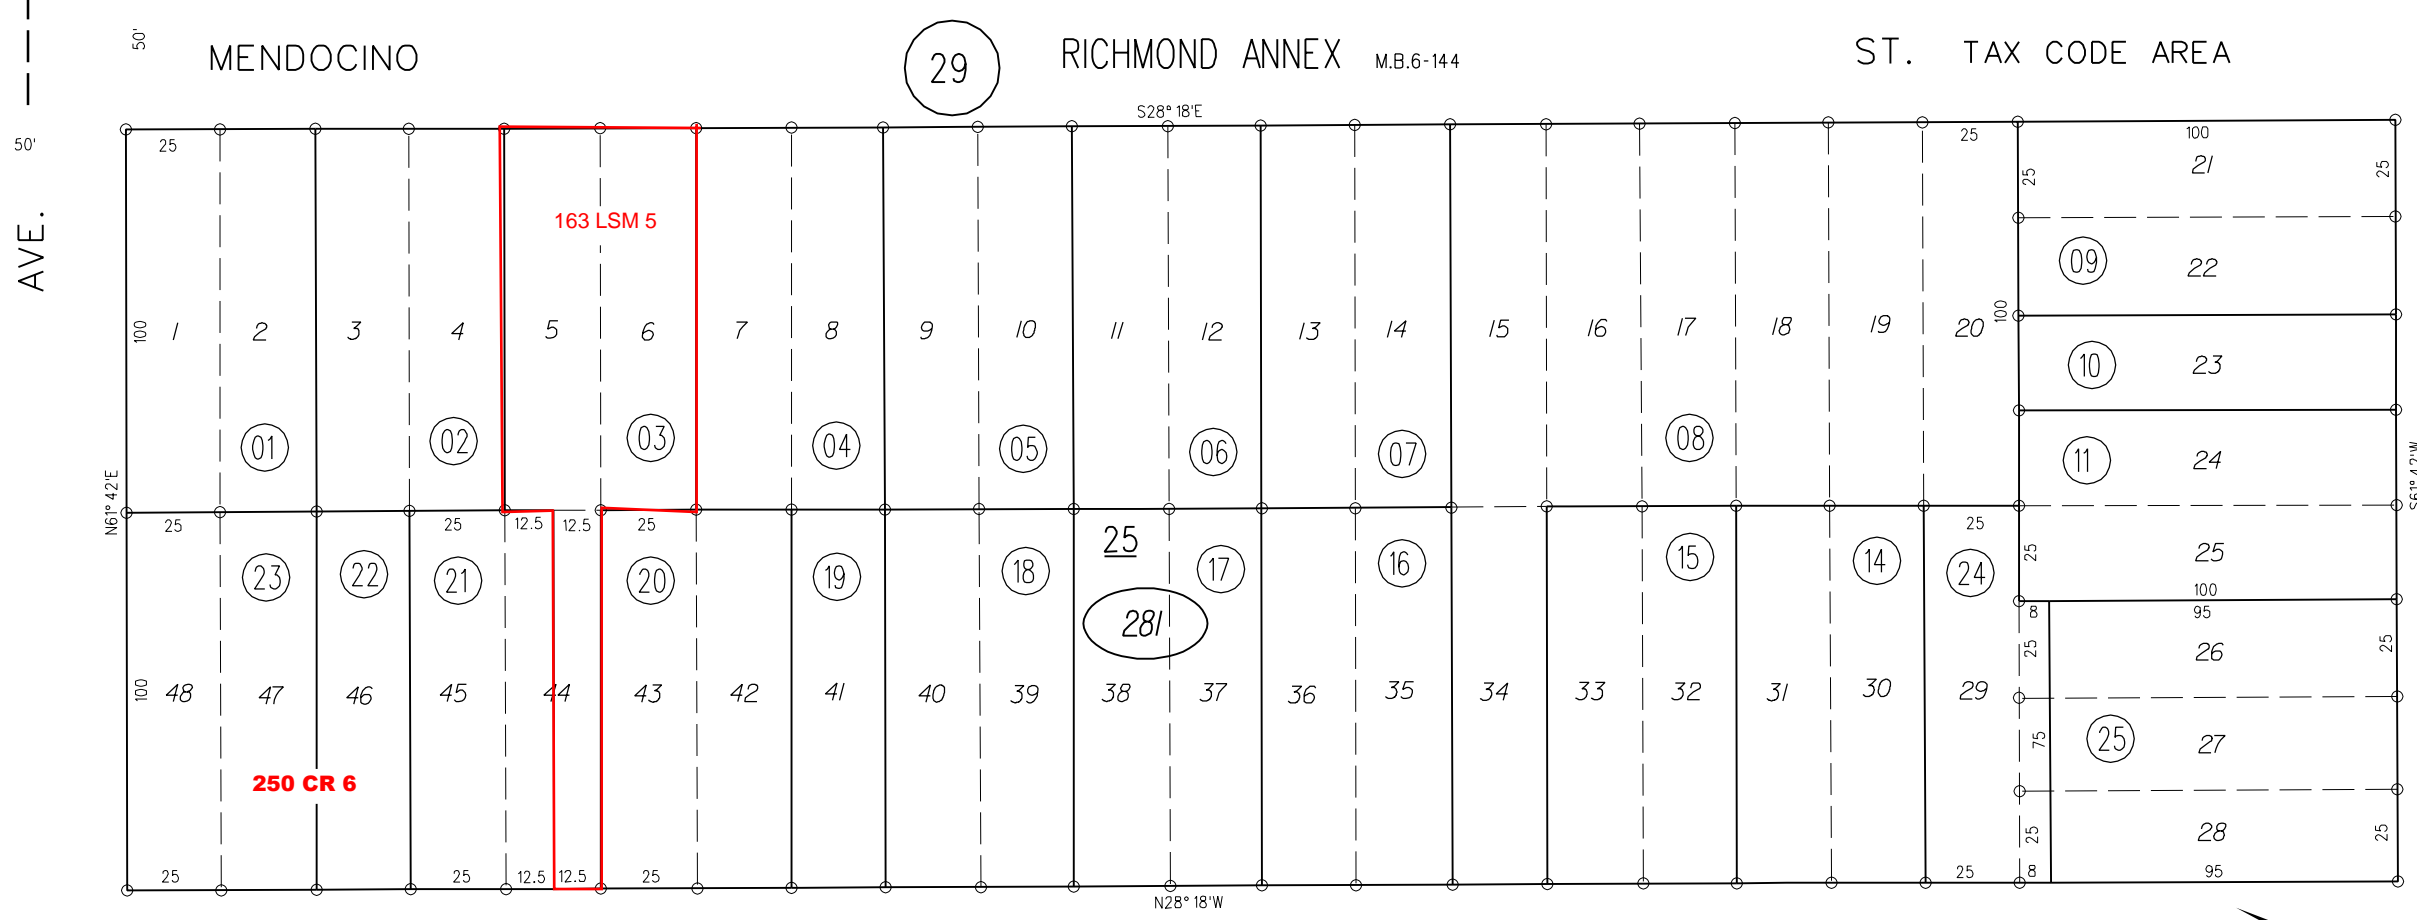

31

30

TEHAMA

50'

BUTTE

27

ST.

281

282

1962 ROLL
 ASSESSOR'S MAP
 BOOK 508 PAGE 28
 CONTRA COSTA COUNTY, CALIF.
 149-32.33

PB
507

BURLINGAME

60'

ST.