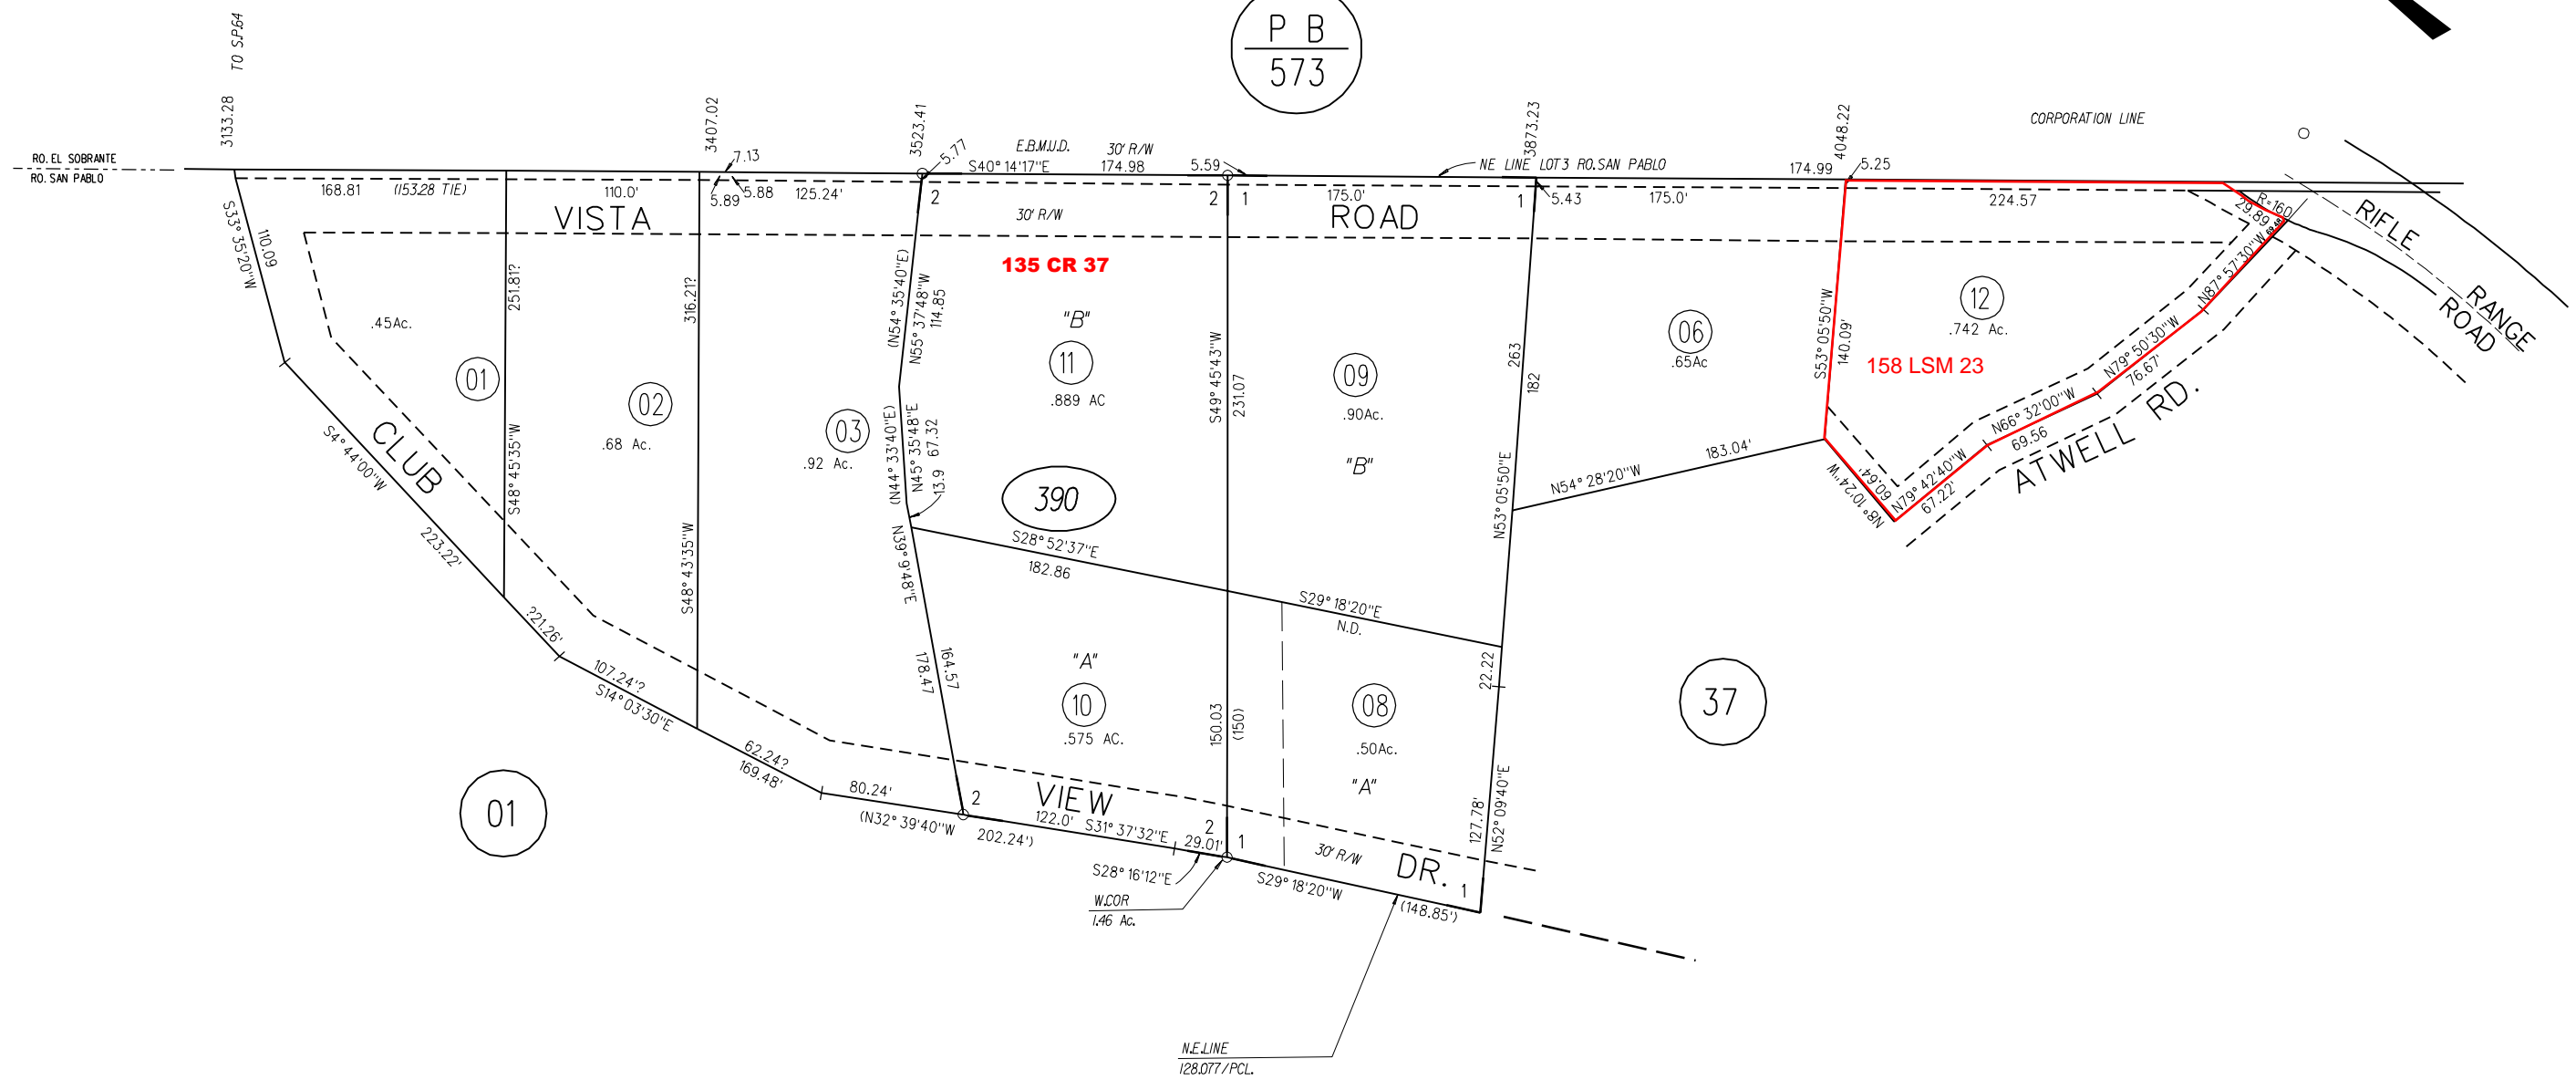

PORTION OF LOT 3 RANCHO SAN PABLO

TAX CODE AREA

- 1 - 2PM7 11/28/67
- 2 - 162P.M.12 6-9-93

P B
573

01

390

37

390

01

REVISED	CHANGE	BY
09-09-93	162 P.M.12	I.B.
05-02-95	CREATE 012	K.R.