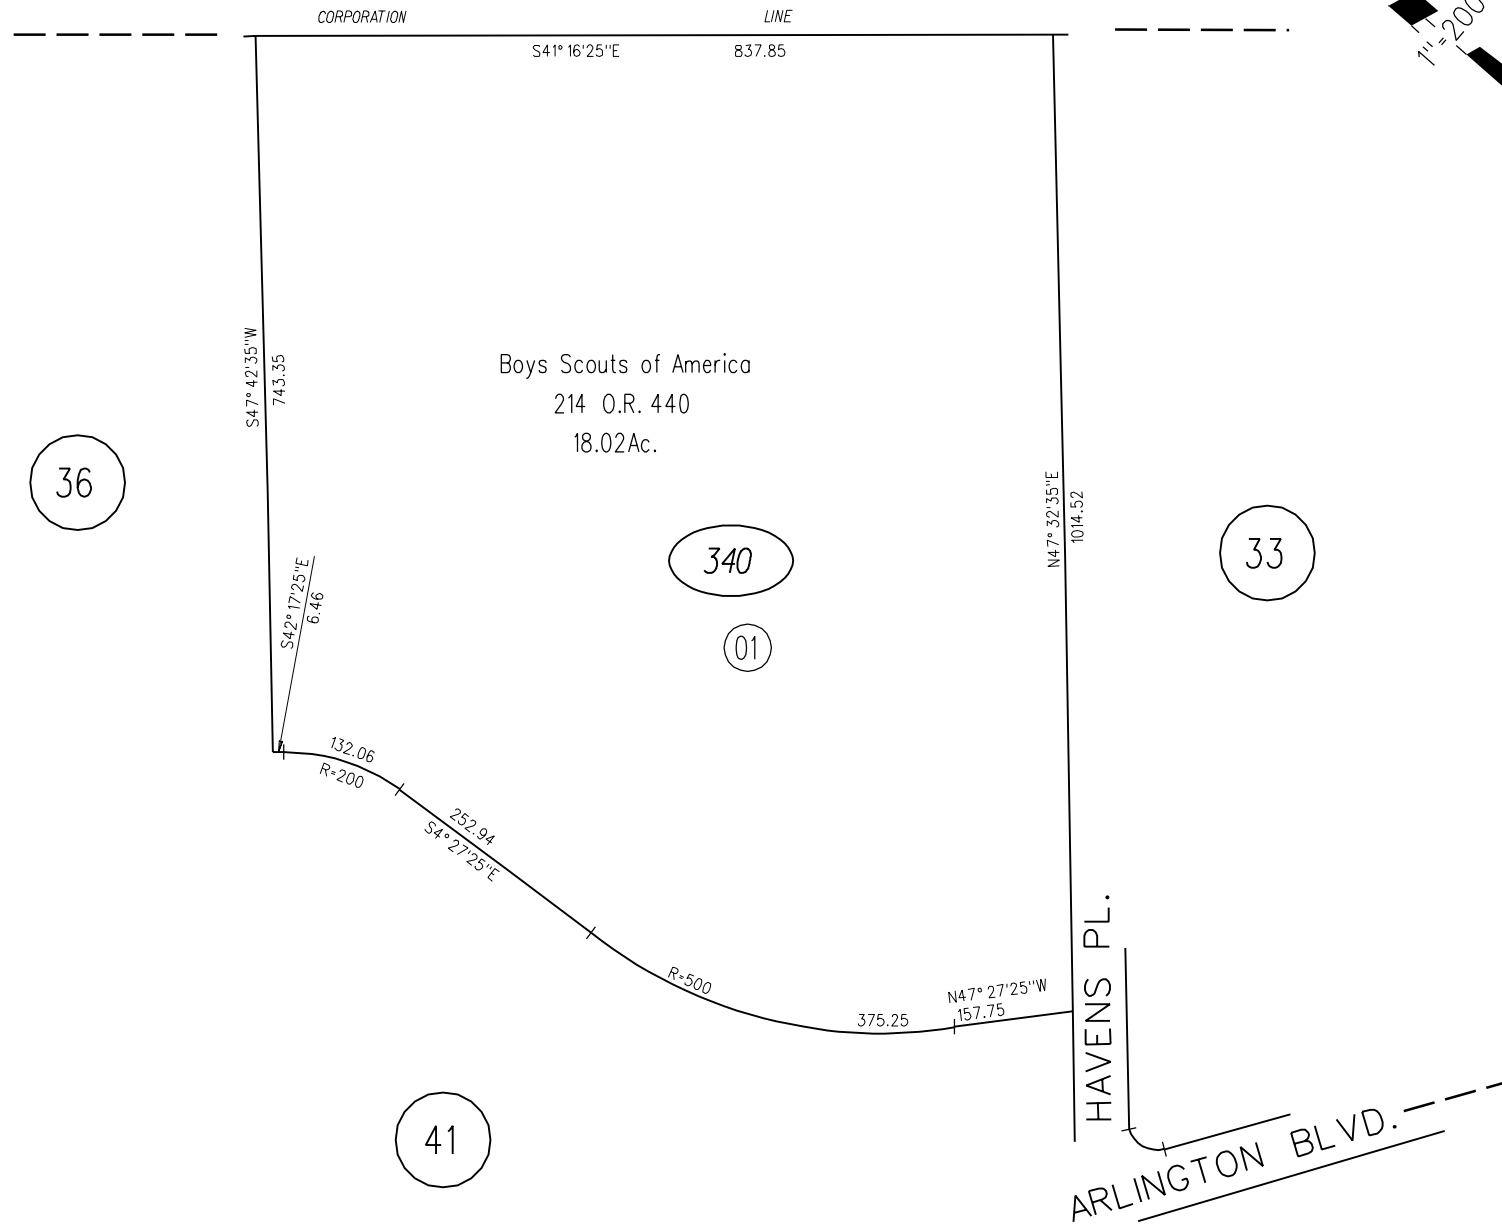

PORTION OF LOT 3 RANCHO SAN PABLO

PB
573

36

340

01

33

41

340