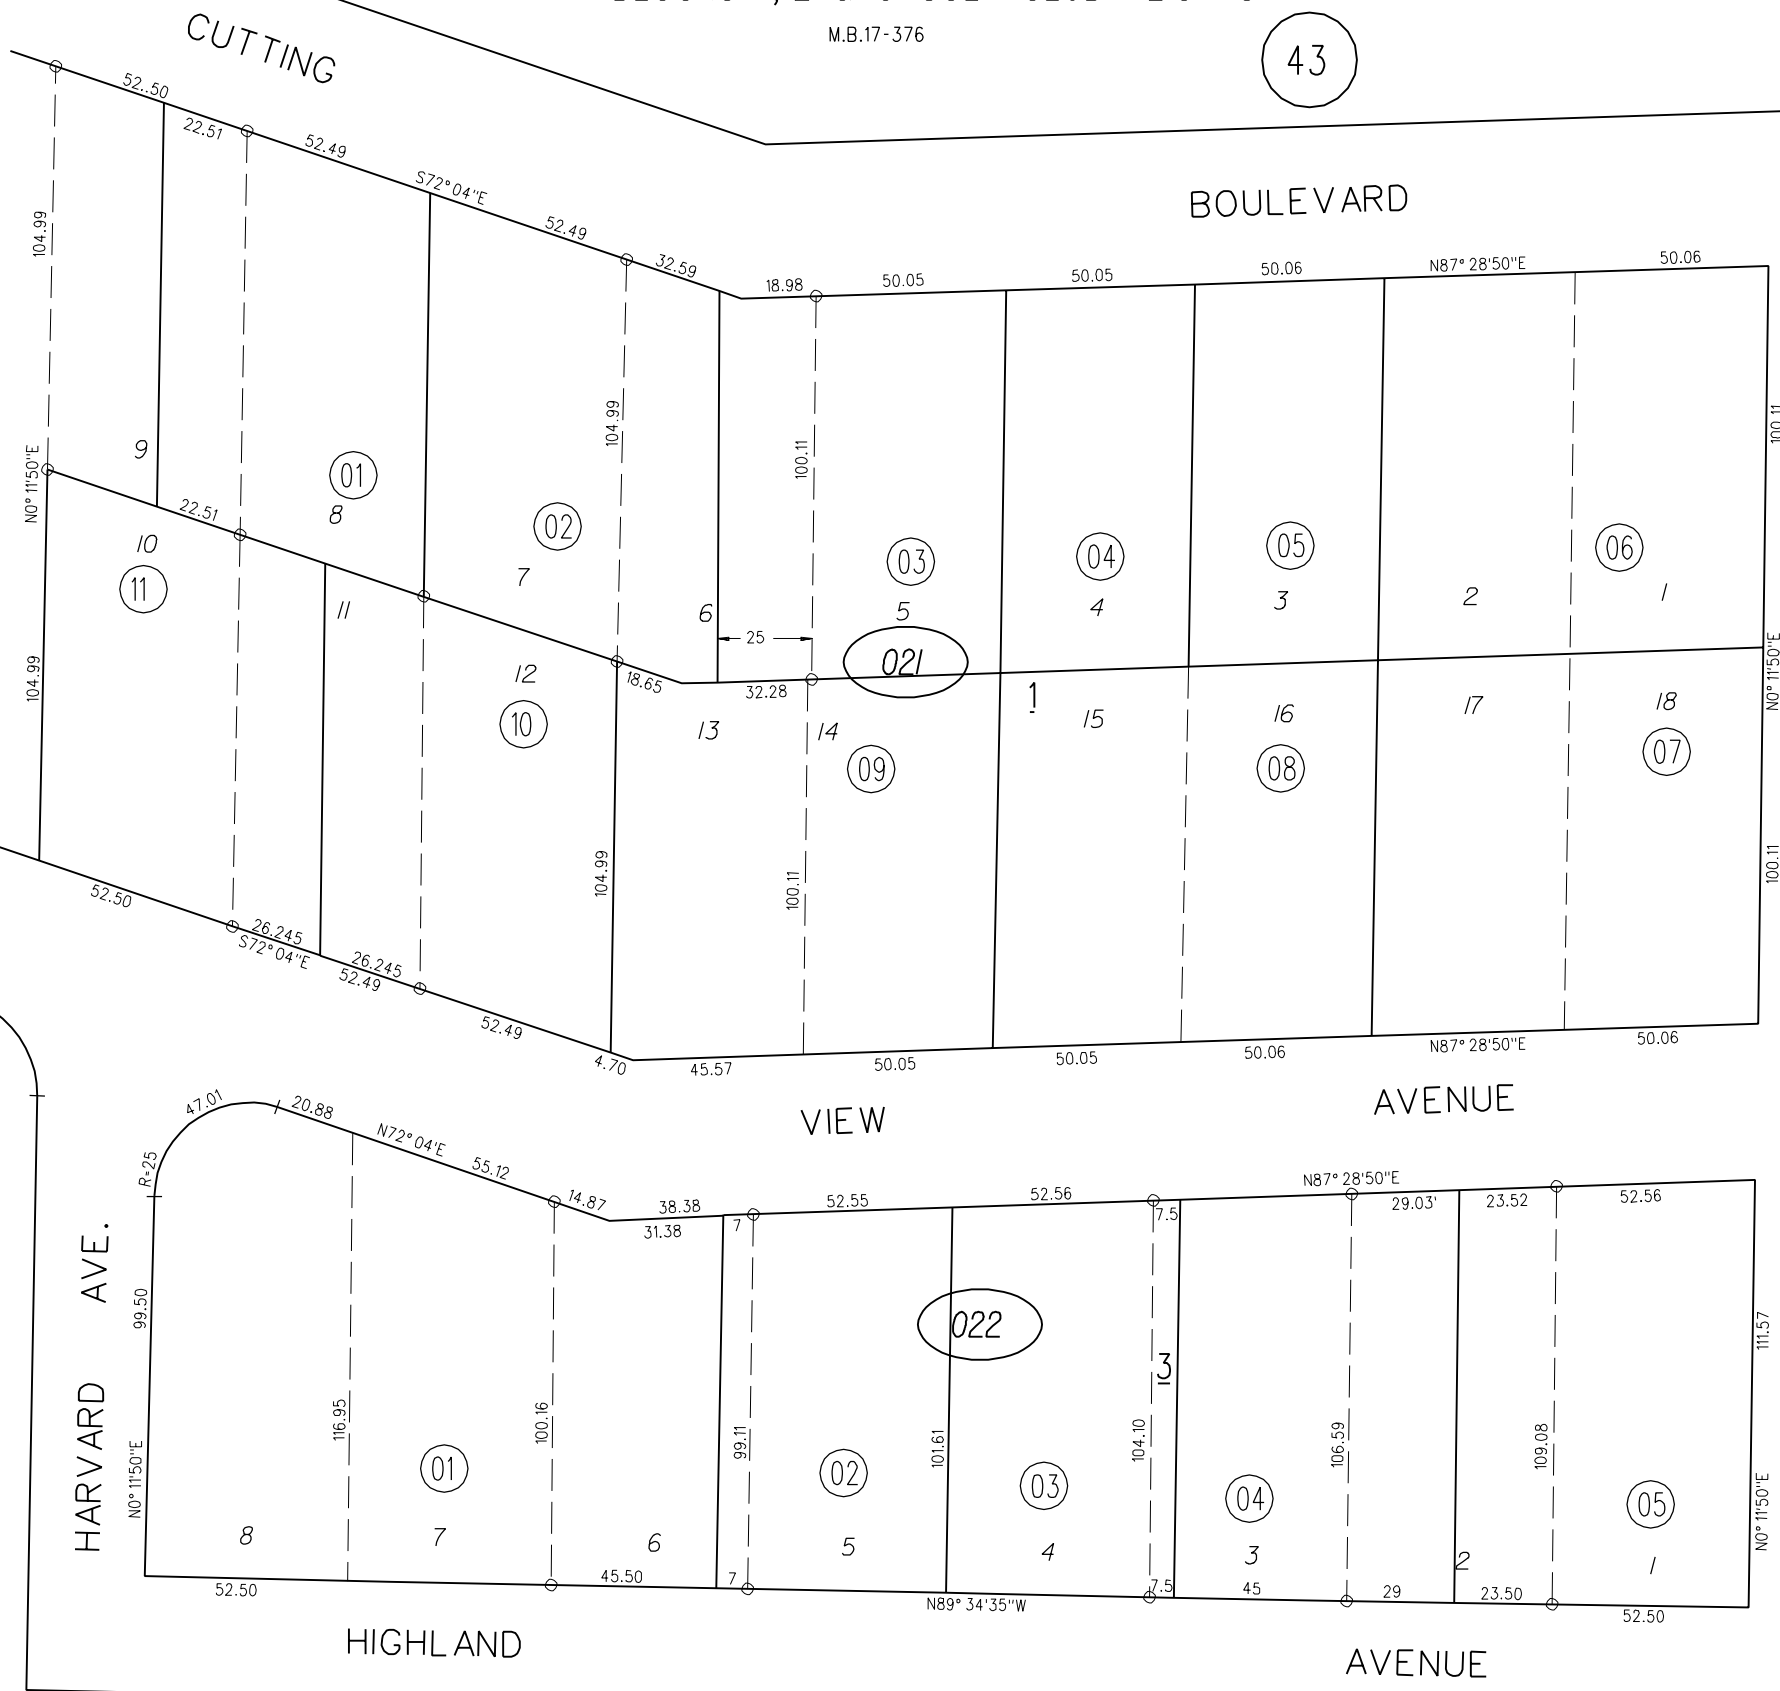

BLOCKS 1, 2 & 3 GOLF CLUB HEIGHTS

M.B.17-376

TAX CODE AREA

43

PB  
501

44

03