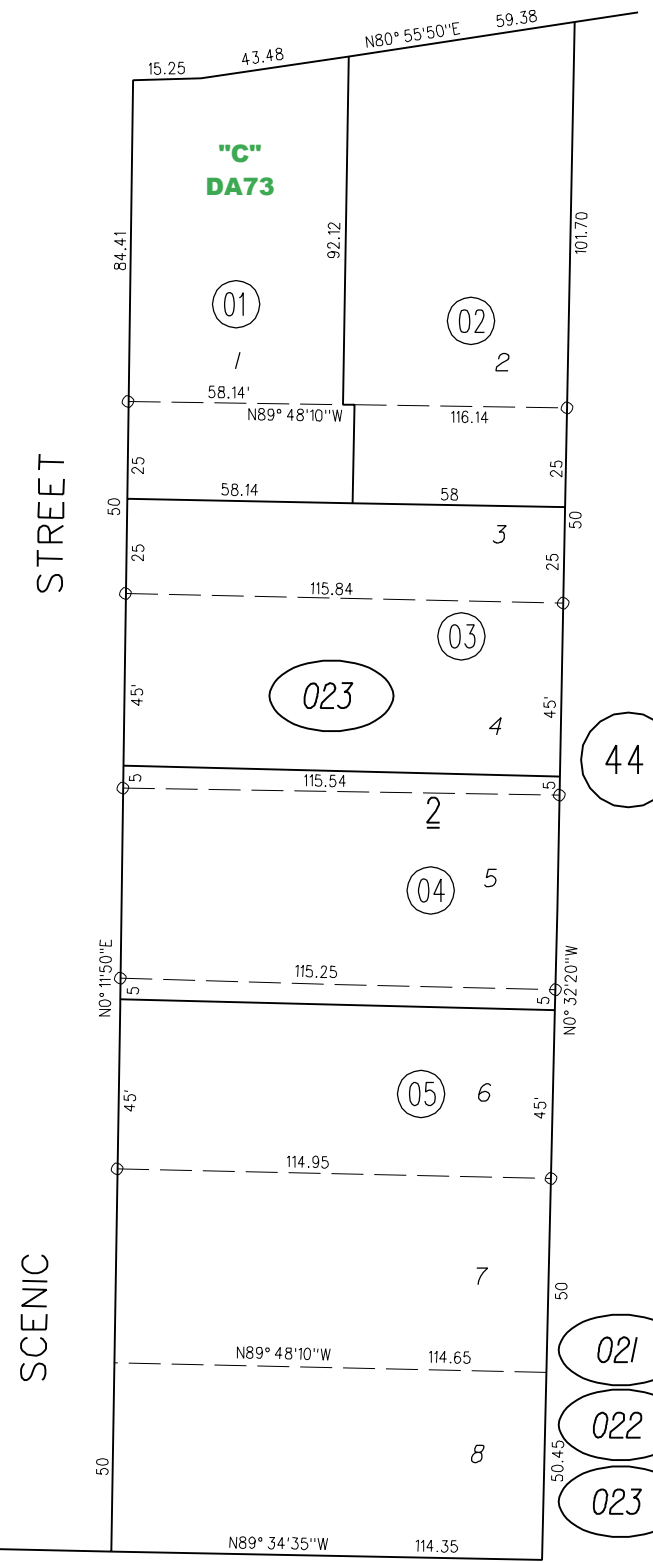

BLOCKS 1, 2 & 3 GOLF CLUB HEIGHTS

M.B.17-376

TAX CODE AREA

43

PB  
501

44

03