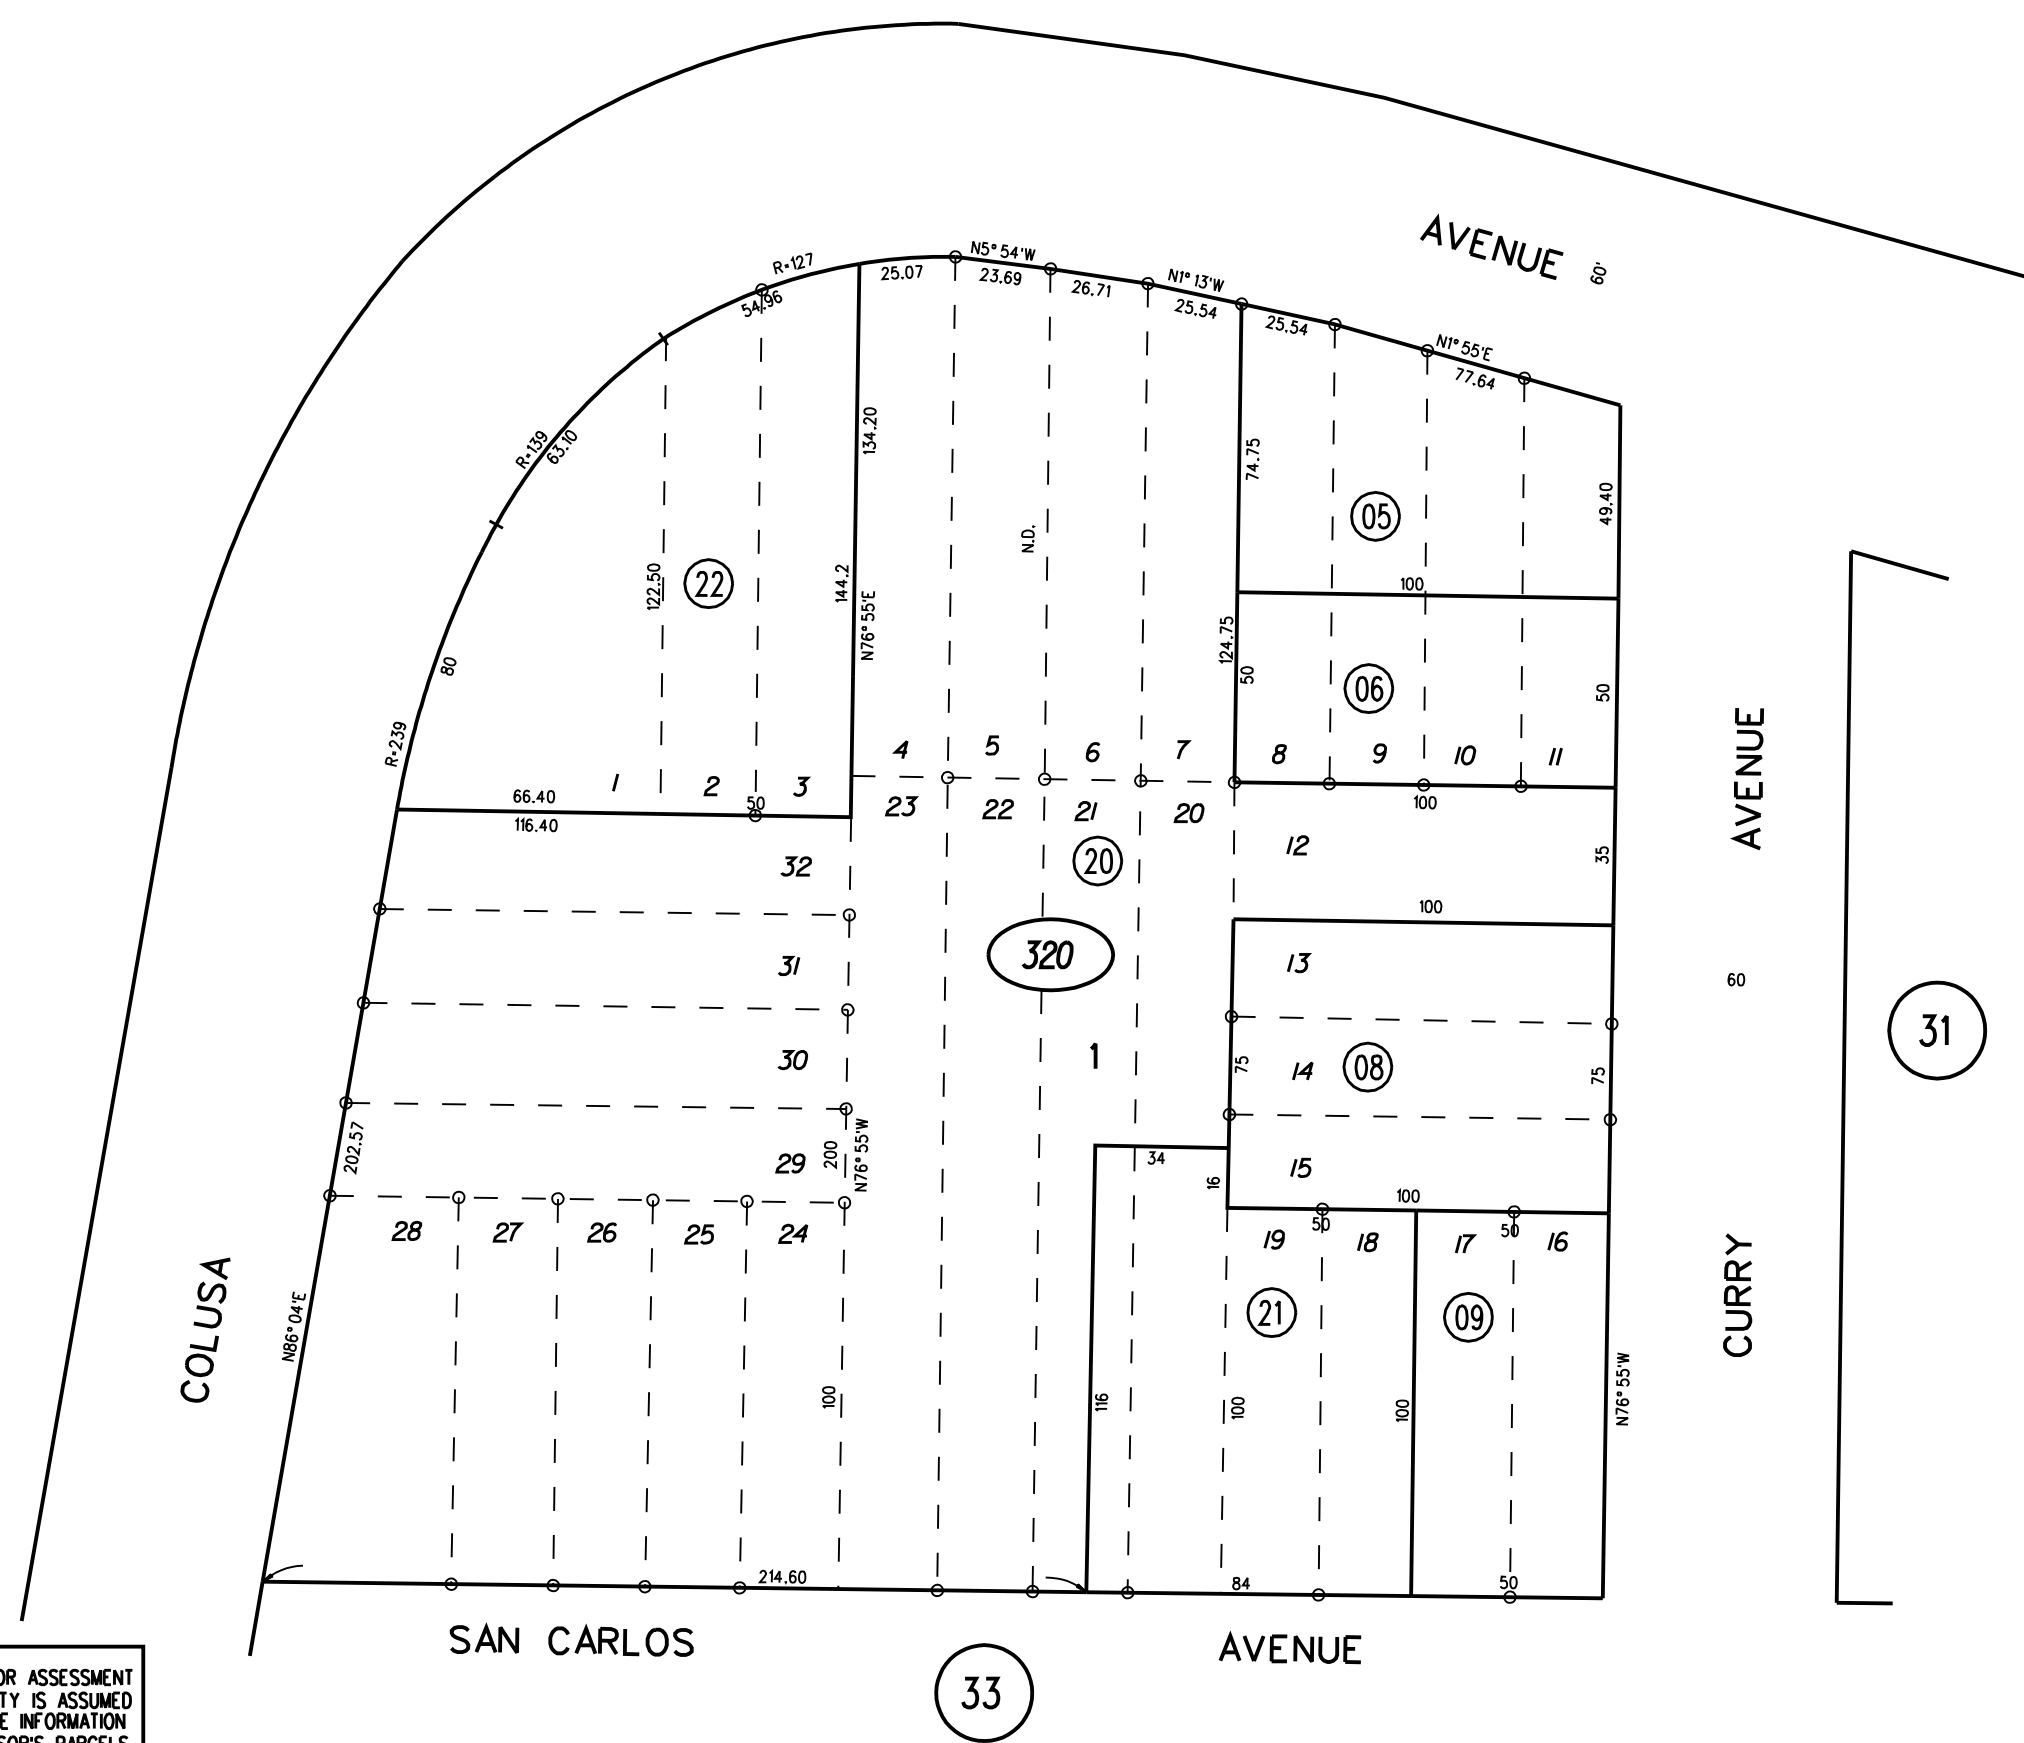

BLOCK 1 CERRITO PARK MB 2-37
 Amended Map of Block No.1 Cerrito Park MB 6-130

NOTE: THIS MAP WAS PREPARED FOR ASSESSMENT PURPOSES ONLY. NO LIABILITY IS ASSUMED FOR THE ACCURACY OF THE INFORMATION DELINEATED HEREON. ASSESSOR'S PARCELS MAY NOT COMPLY WITH LOCAL LOT SPLIT OR BUILDING SITE ORDINANCES.

320 22
 10/24/05