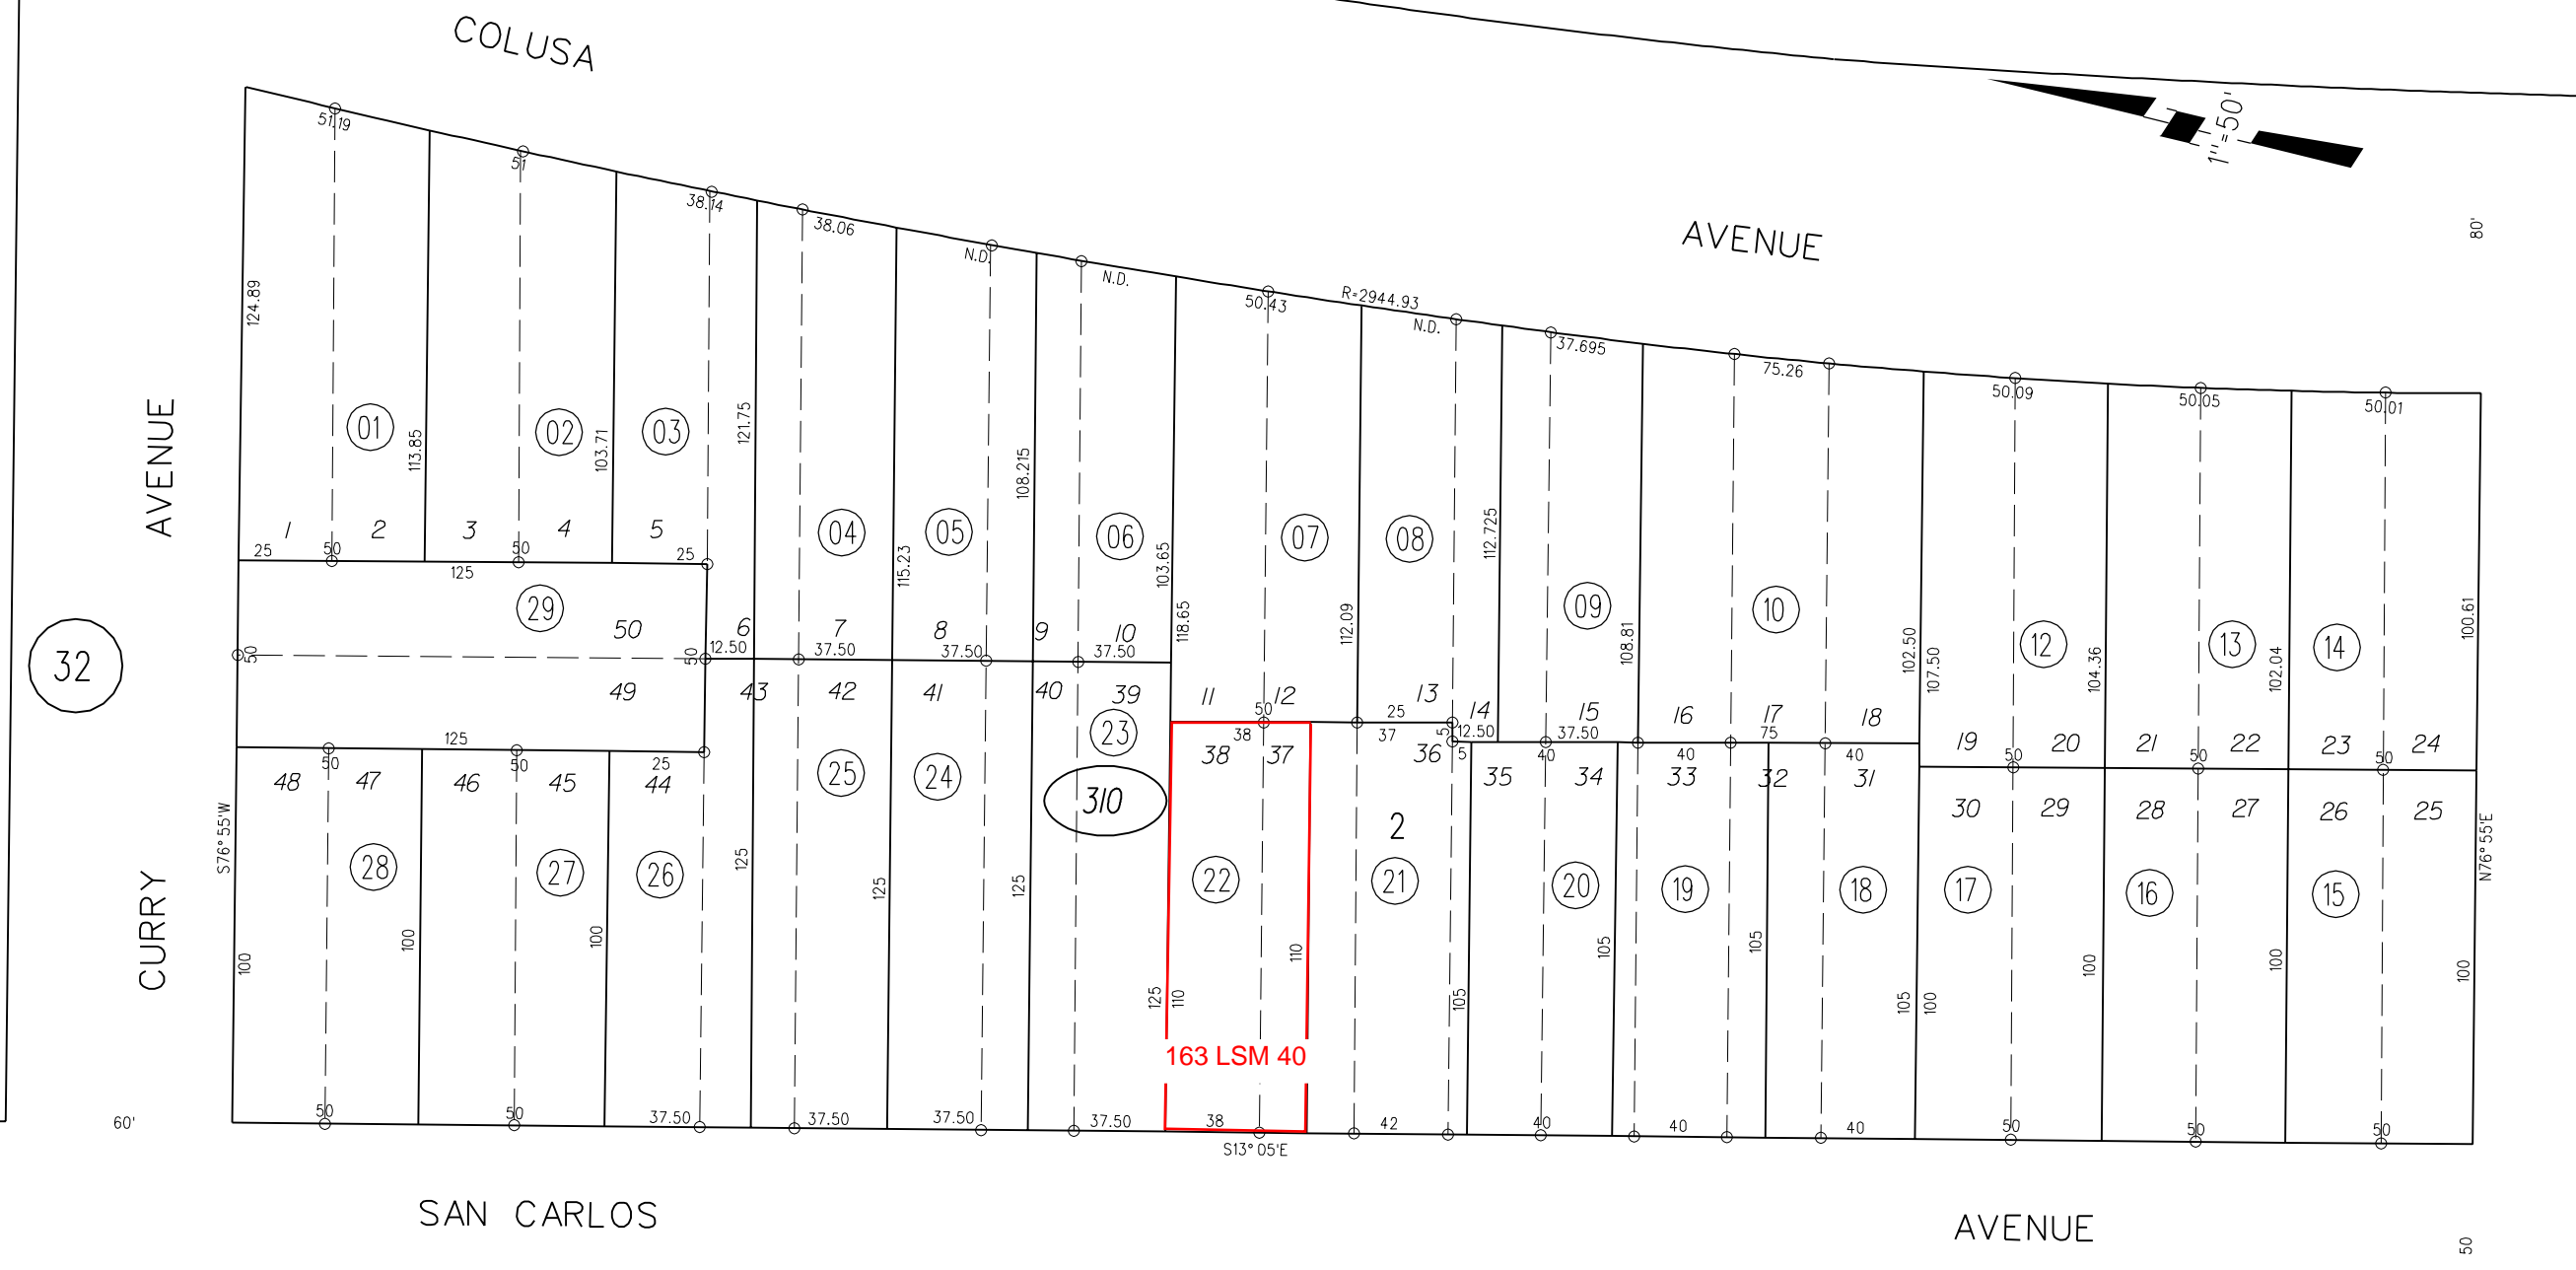

BLOCK 2 CERRITO PARK

M.B.2-P.37

TAX CODE AREA 300

32

29

30

310