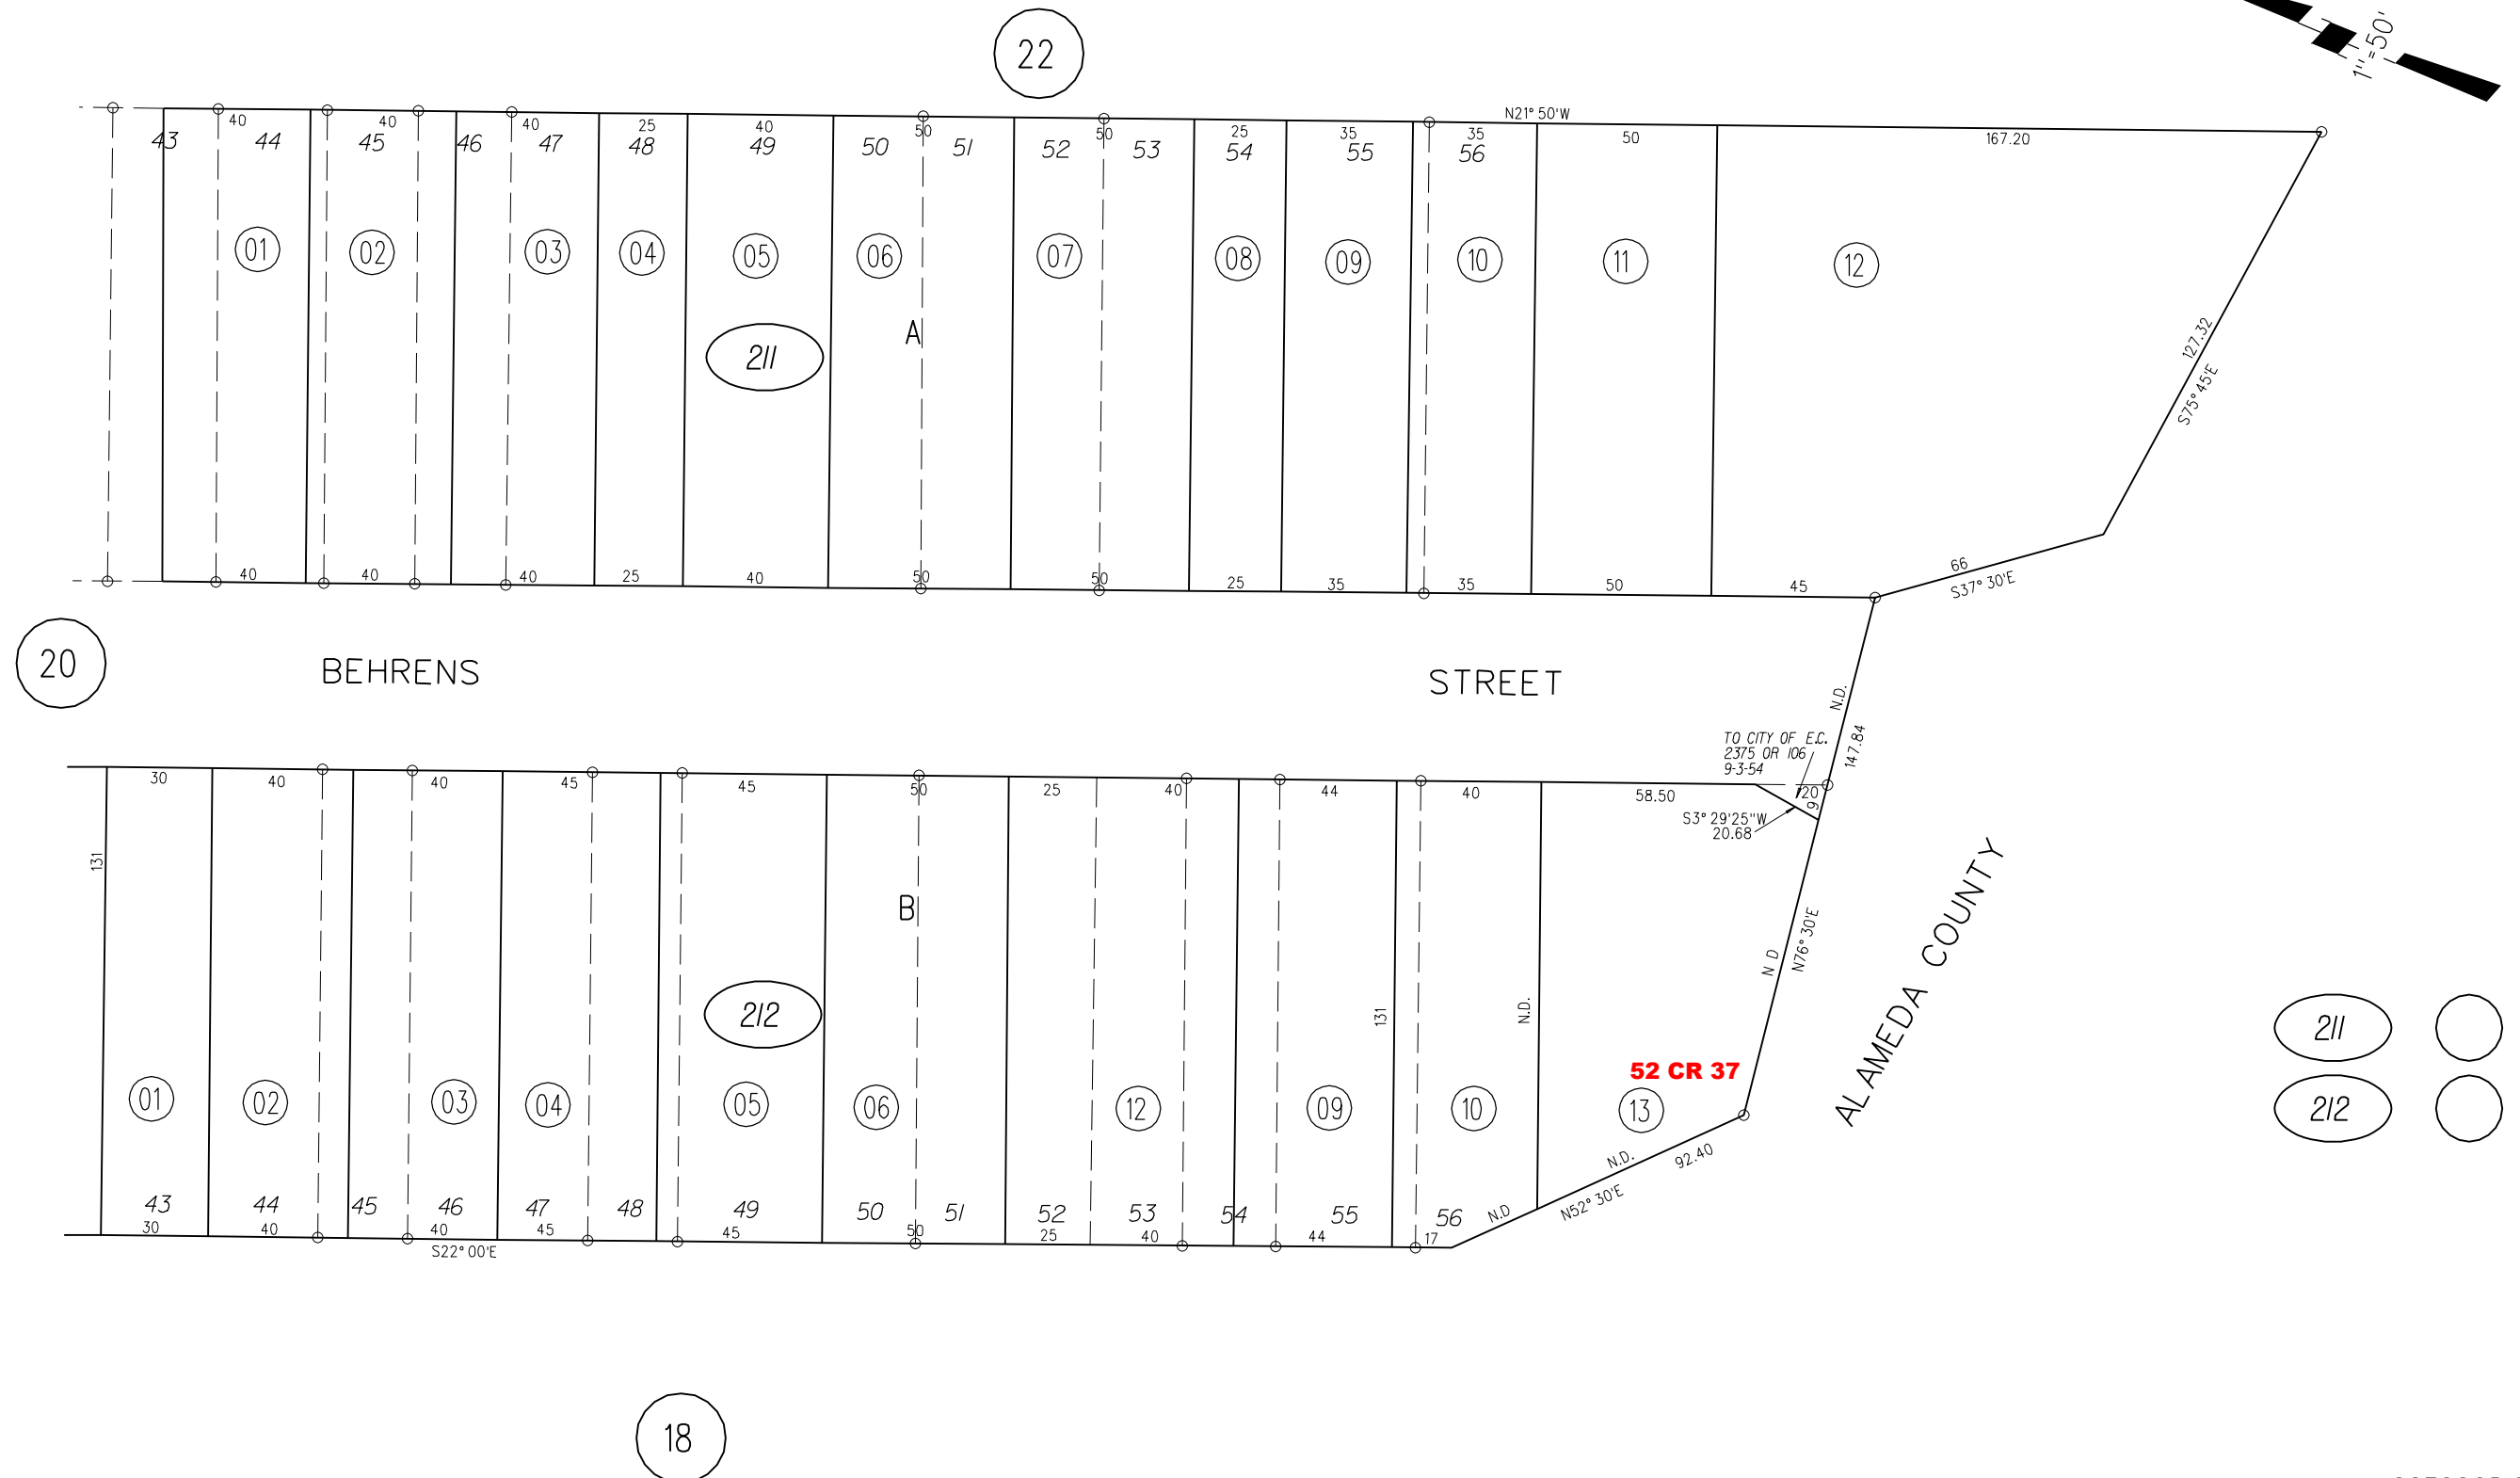

SOUTH PORTION OF BEHRENS TRACT

TAX CODE AREA 300

M.B. E - 106

- (211) ○
- (212) ○