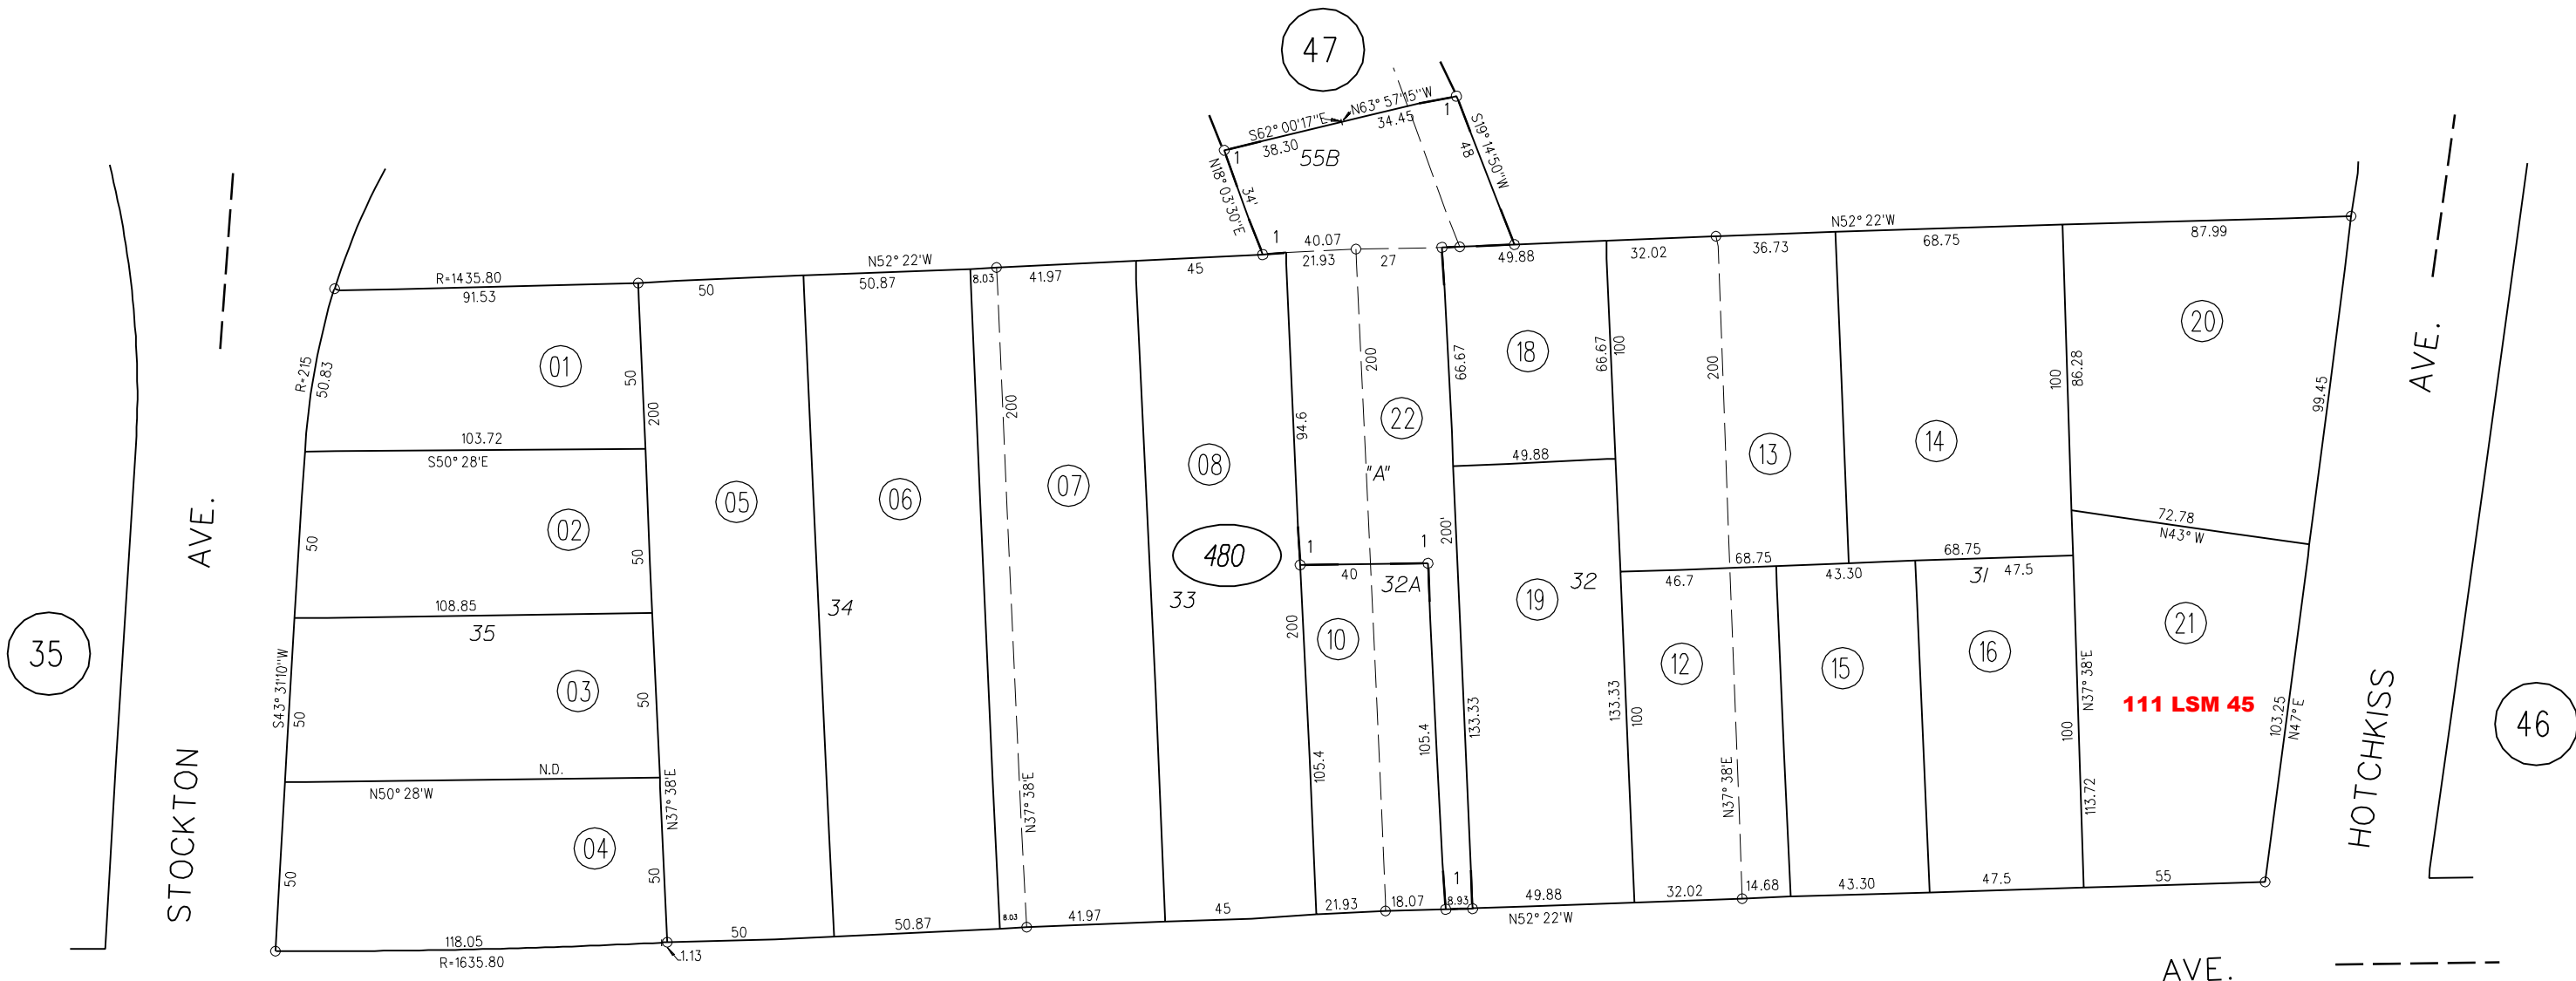

BERKELEY COUNTRY CLUB TERRACE M.B. 18-402.410

1977-1- 35P.M.13 9-11-74

111 LSM 45

49

480