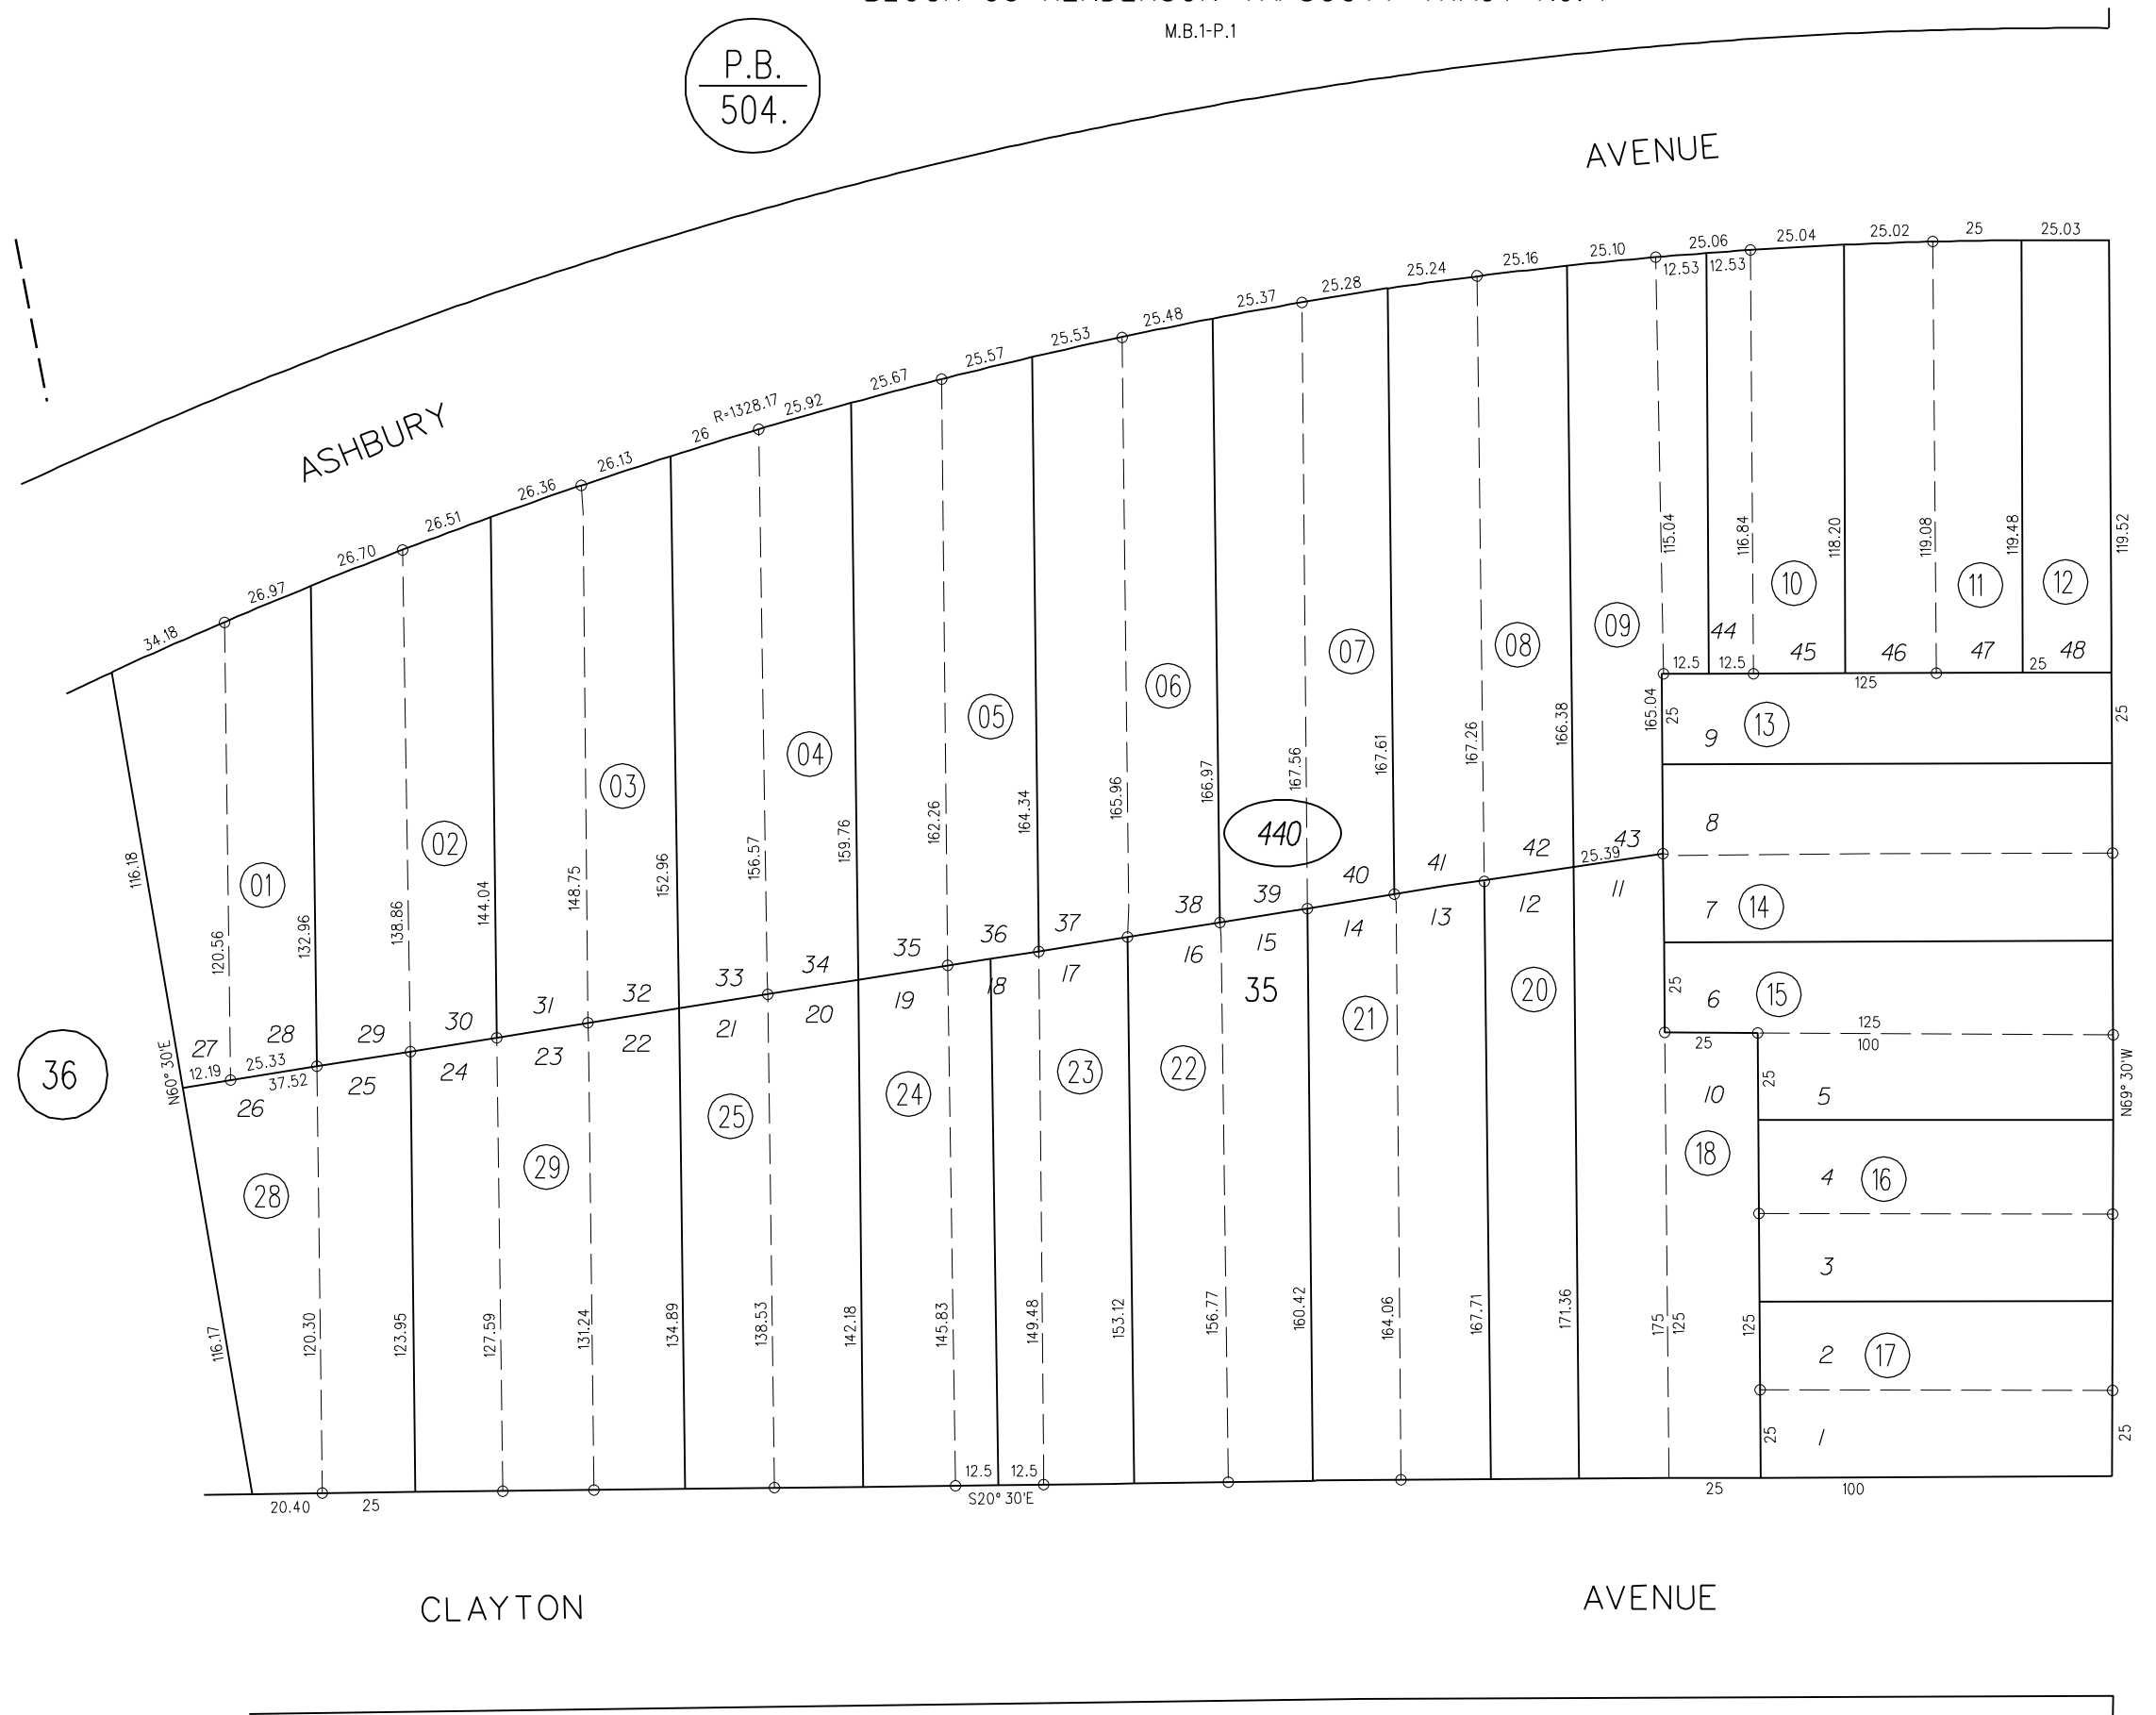

BLOCK 35 HENDERSON TAPSCOTT TRACT No. 1

M.B.1-P.1

TAX CODE AREA

P.B.  
504.

ASHBURY AVENUE

LINCOLN AVENUE

CLAYTON AVENUE

CLAYTON AVENUE

P.B.  
504

440

43