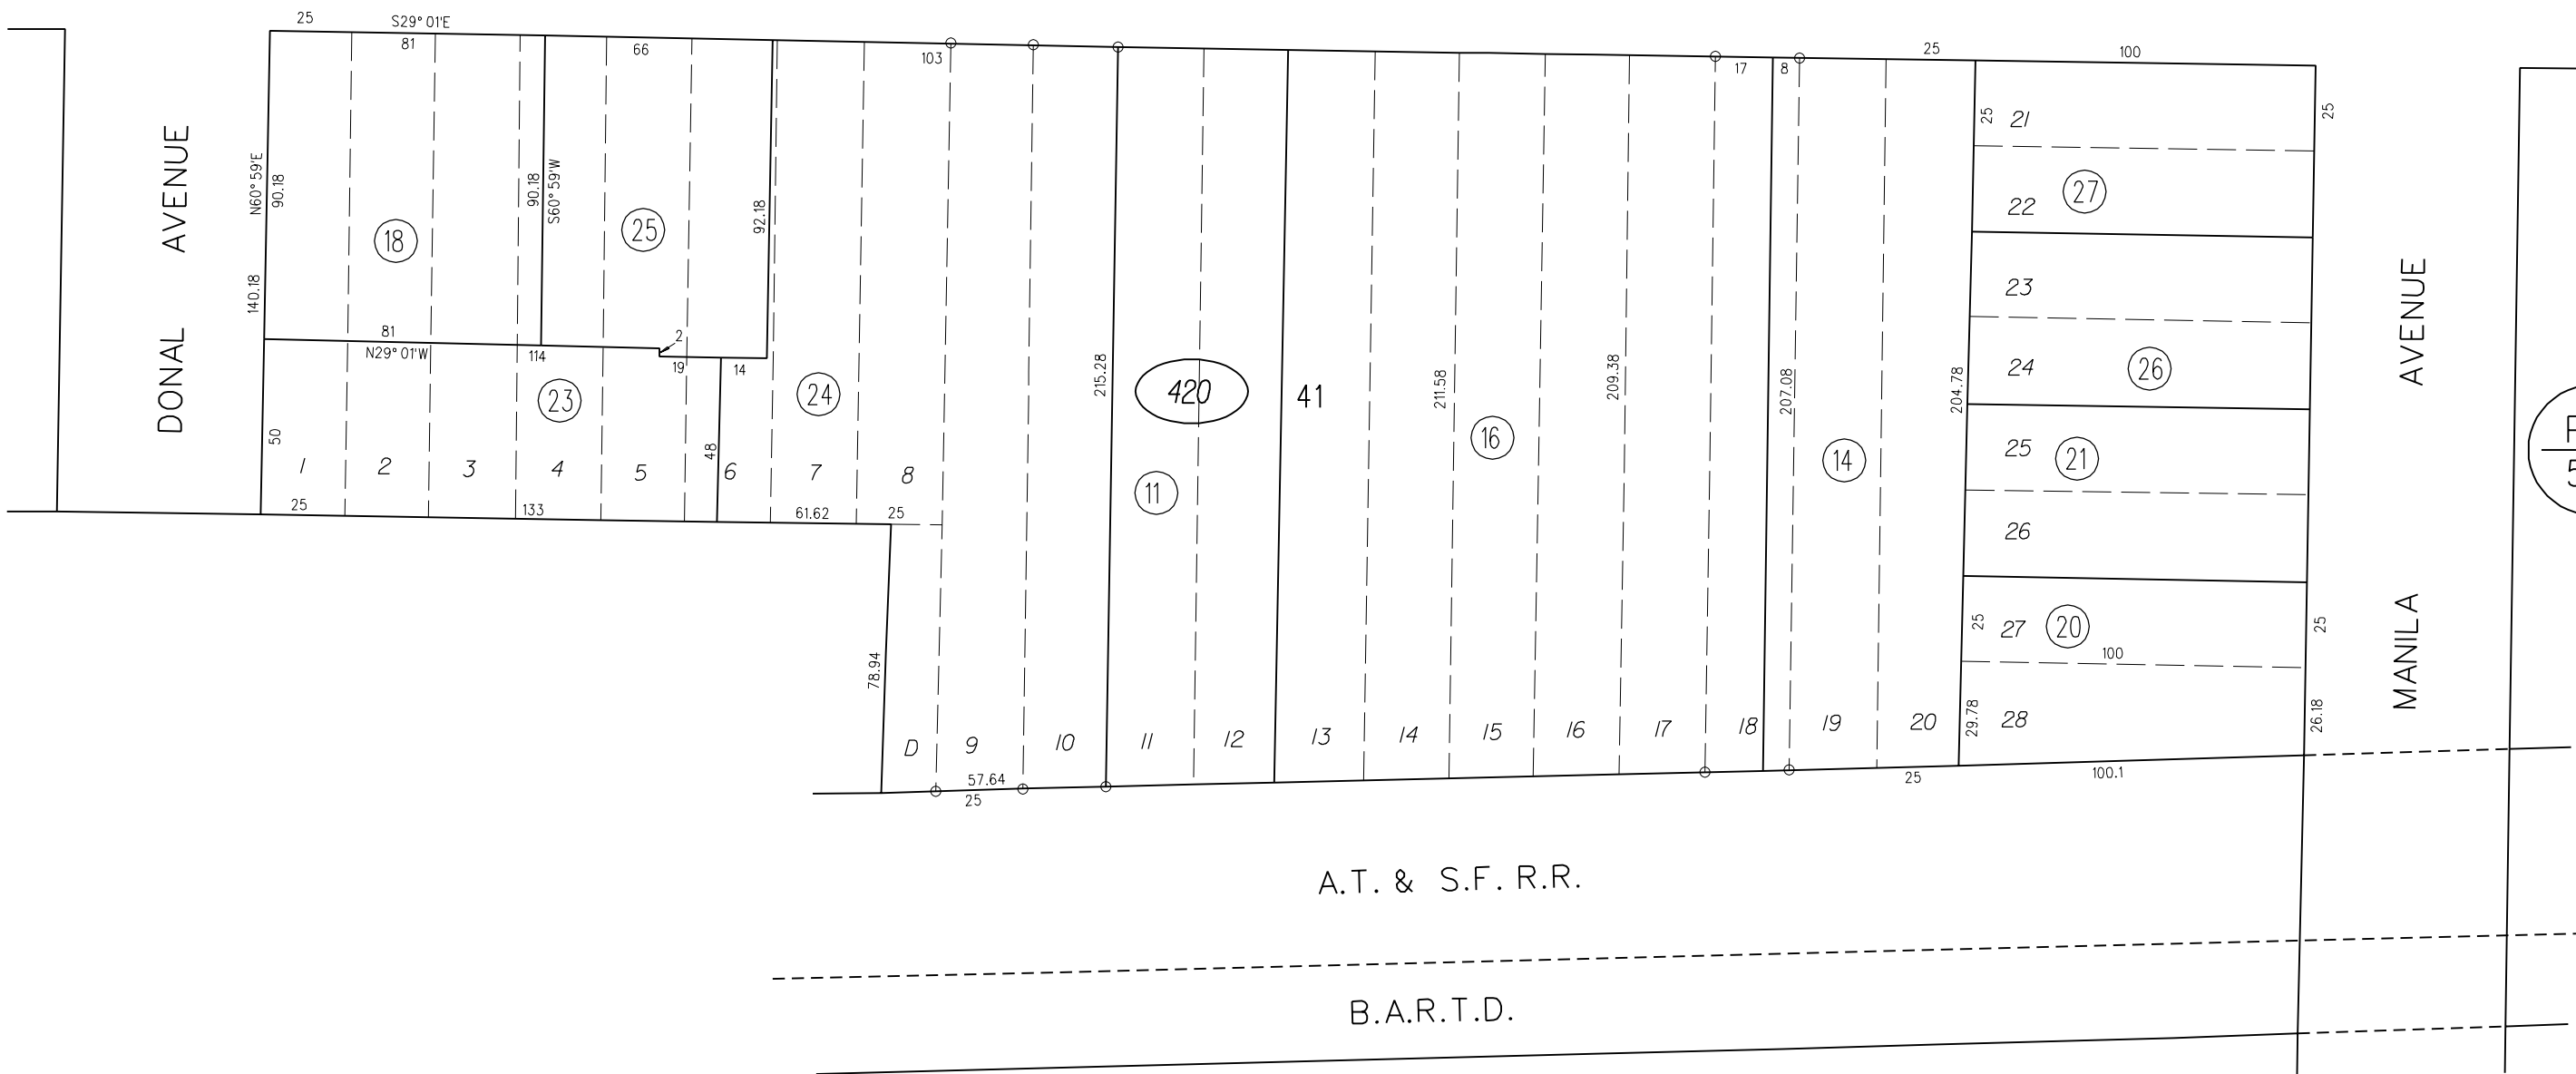

BLOCK 41 NORTH BERKELEY TERRACE

TAX CODE AREA

M.B. "1" - 26

43

LIBERTY

STREET

39

P B
503

41

420