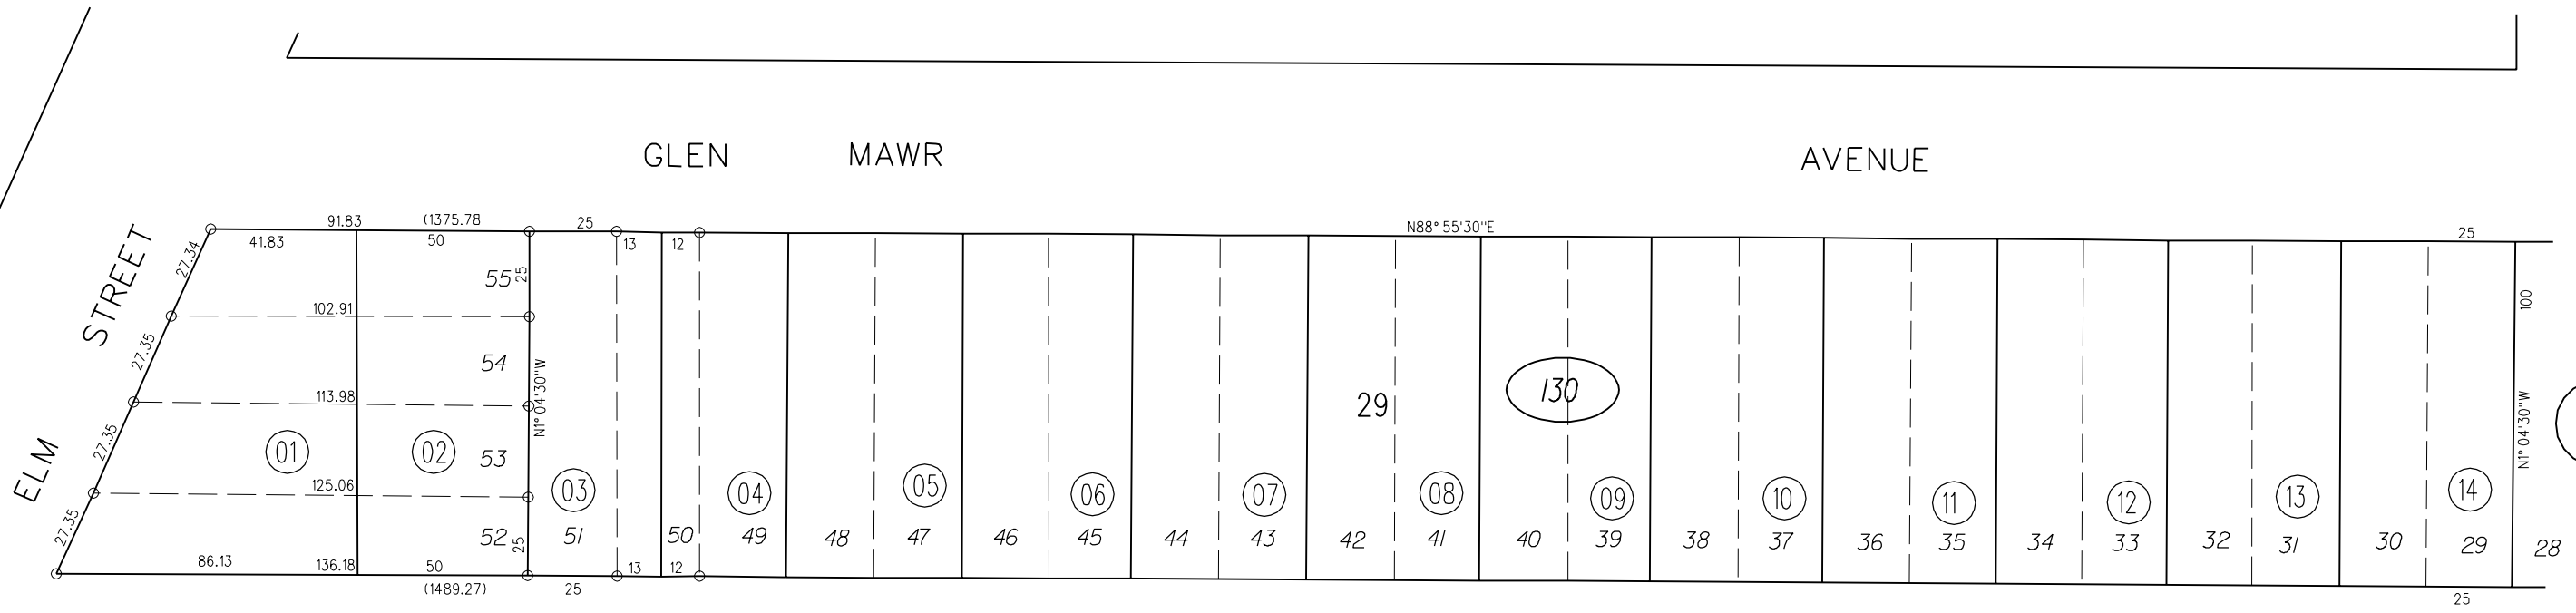

POR.BLOCK 29 RICHMOND JUNCTION HEIGHTS

TAX CODE AREA

M.B. 10-230

02

03

14

12

130