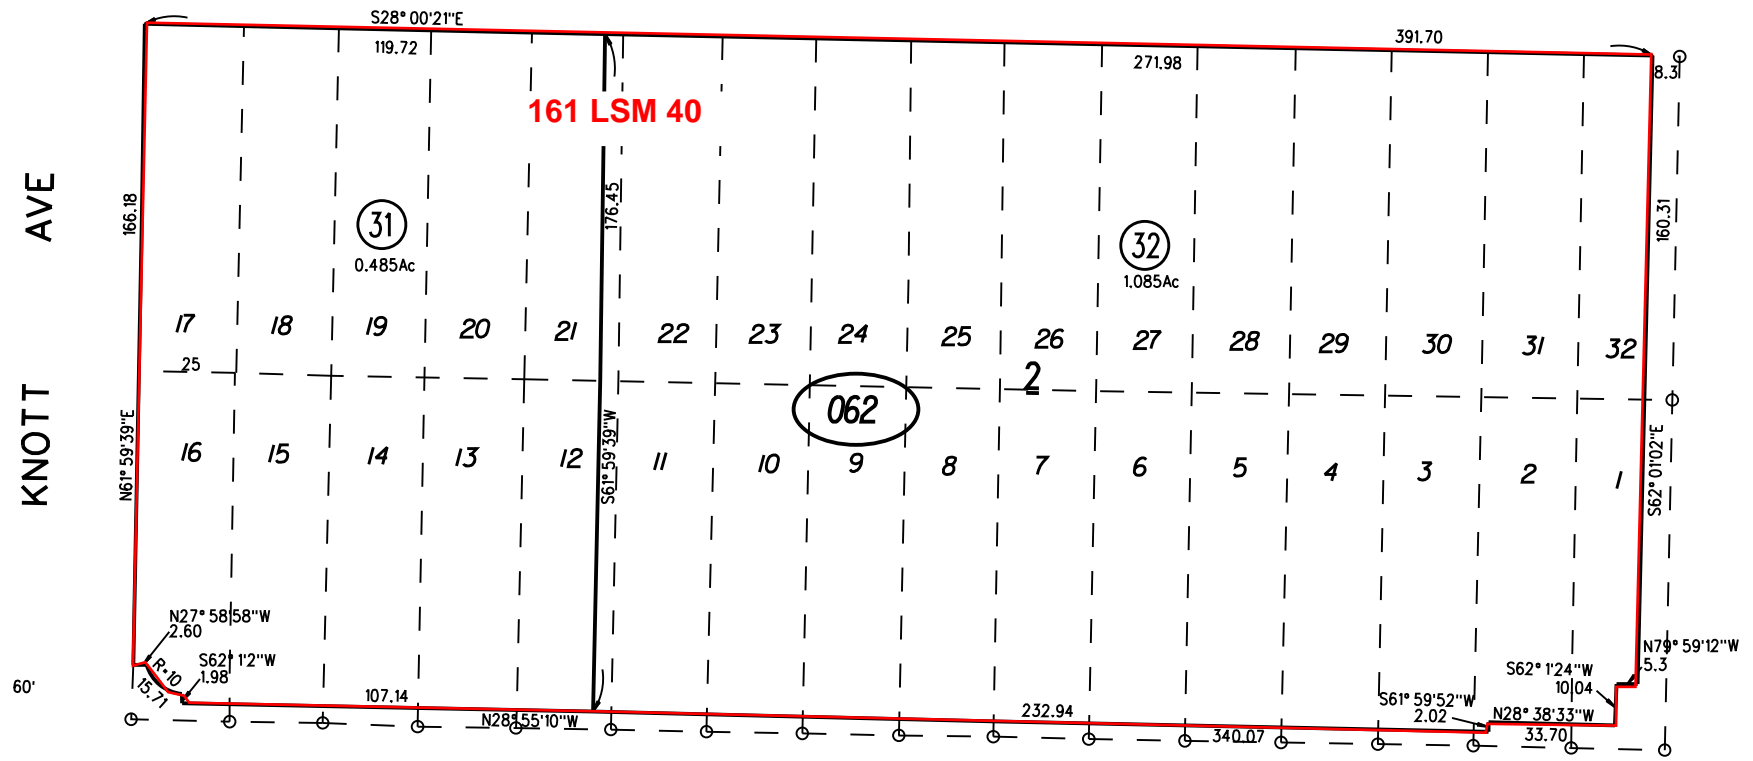

RICHMOND JUNCTION
M.B.9-221

05

KEARNEY STREET

P B
501

KNOTT AVE
CUTTING BLVD

07

SAN PABLO AVENUE

P B
513

061
062
31,32
12/21/18

NOTE: THIS MAP WAS PREPARED FOR ASSESSMENT PURPOSES ONLY. NO LIABILITY IS ASSUMED FOR THE ACCURACY OF THE INFORMATION DELINEATED HEREON. ASSESSOR'S PARCELS MAY NOT COMPLY WITH LOCAL LOT SPLIT OR BUILDING SITE ORDINANCES.