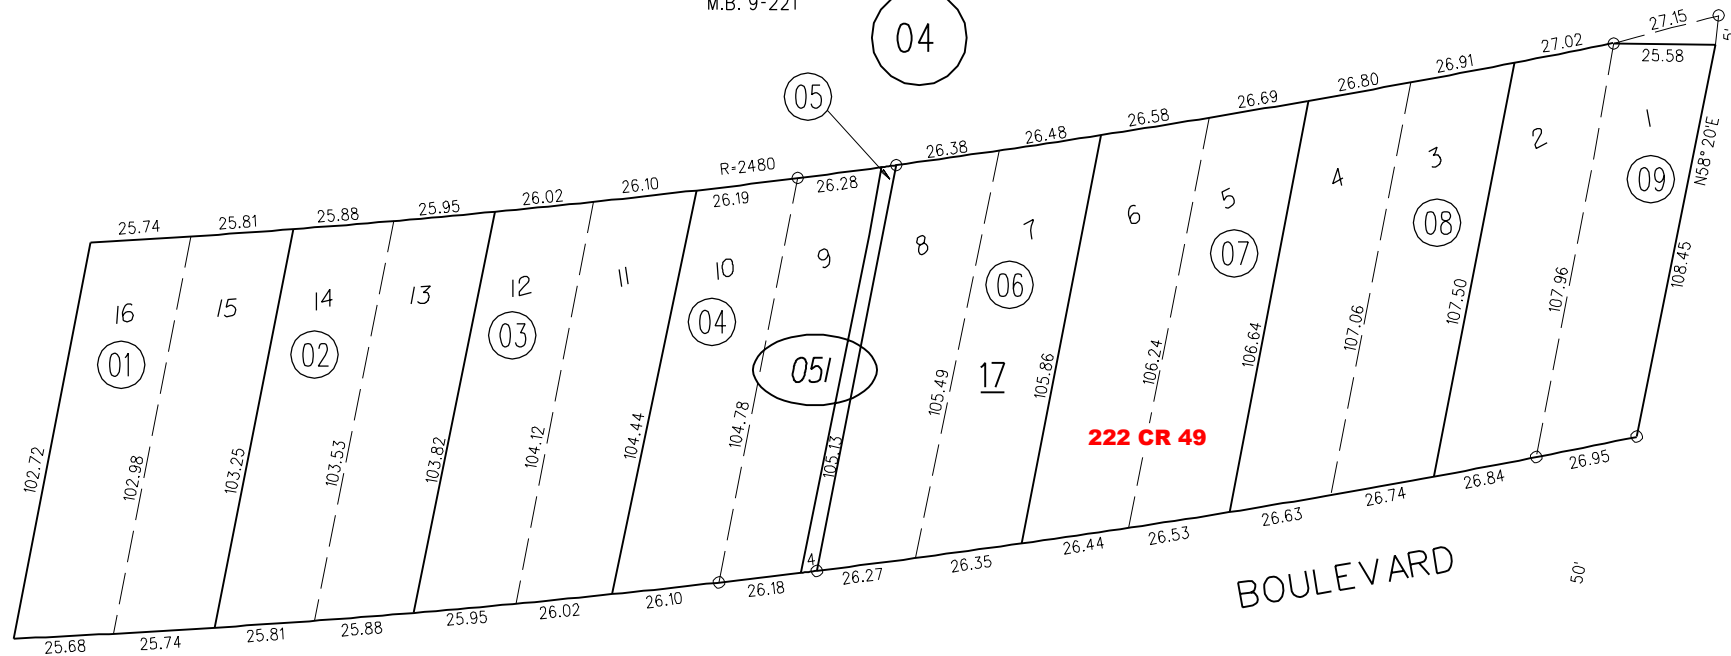

RICHMOND JUNCTION

M.B. 9-221

TAX CODE AREA

P B  
501

BLVD.

KEY

KNOTT

BLVD.

08

051

052

1" = 50'

1960 ROLL

ASSESSOR'S MAP

BOOK 502 PAGE 05

11-8 CONTRA COSTA COUNTY, CALIF.