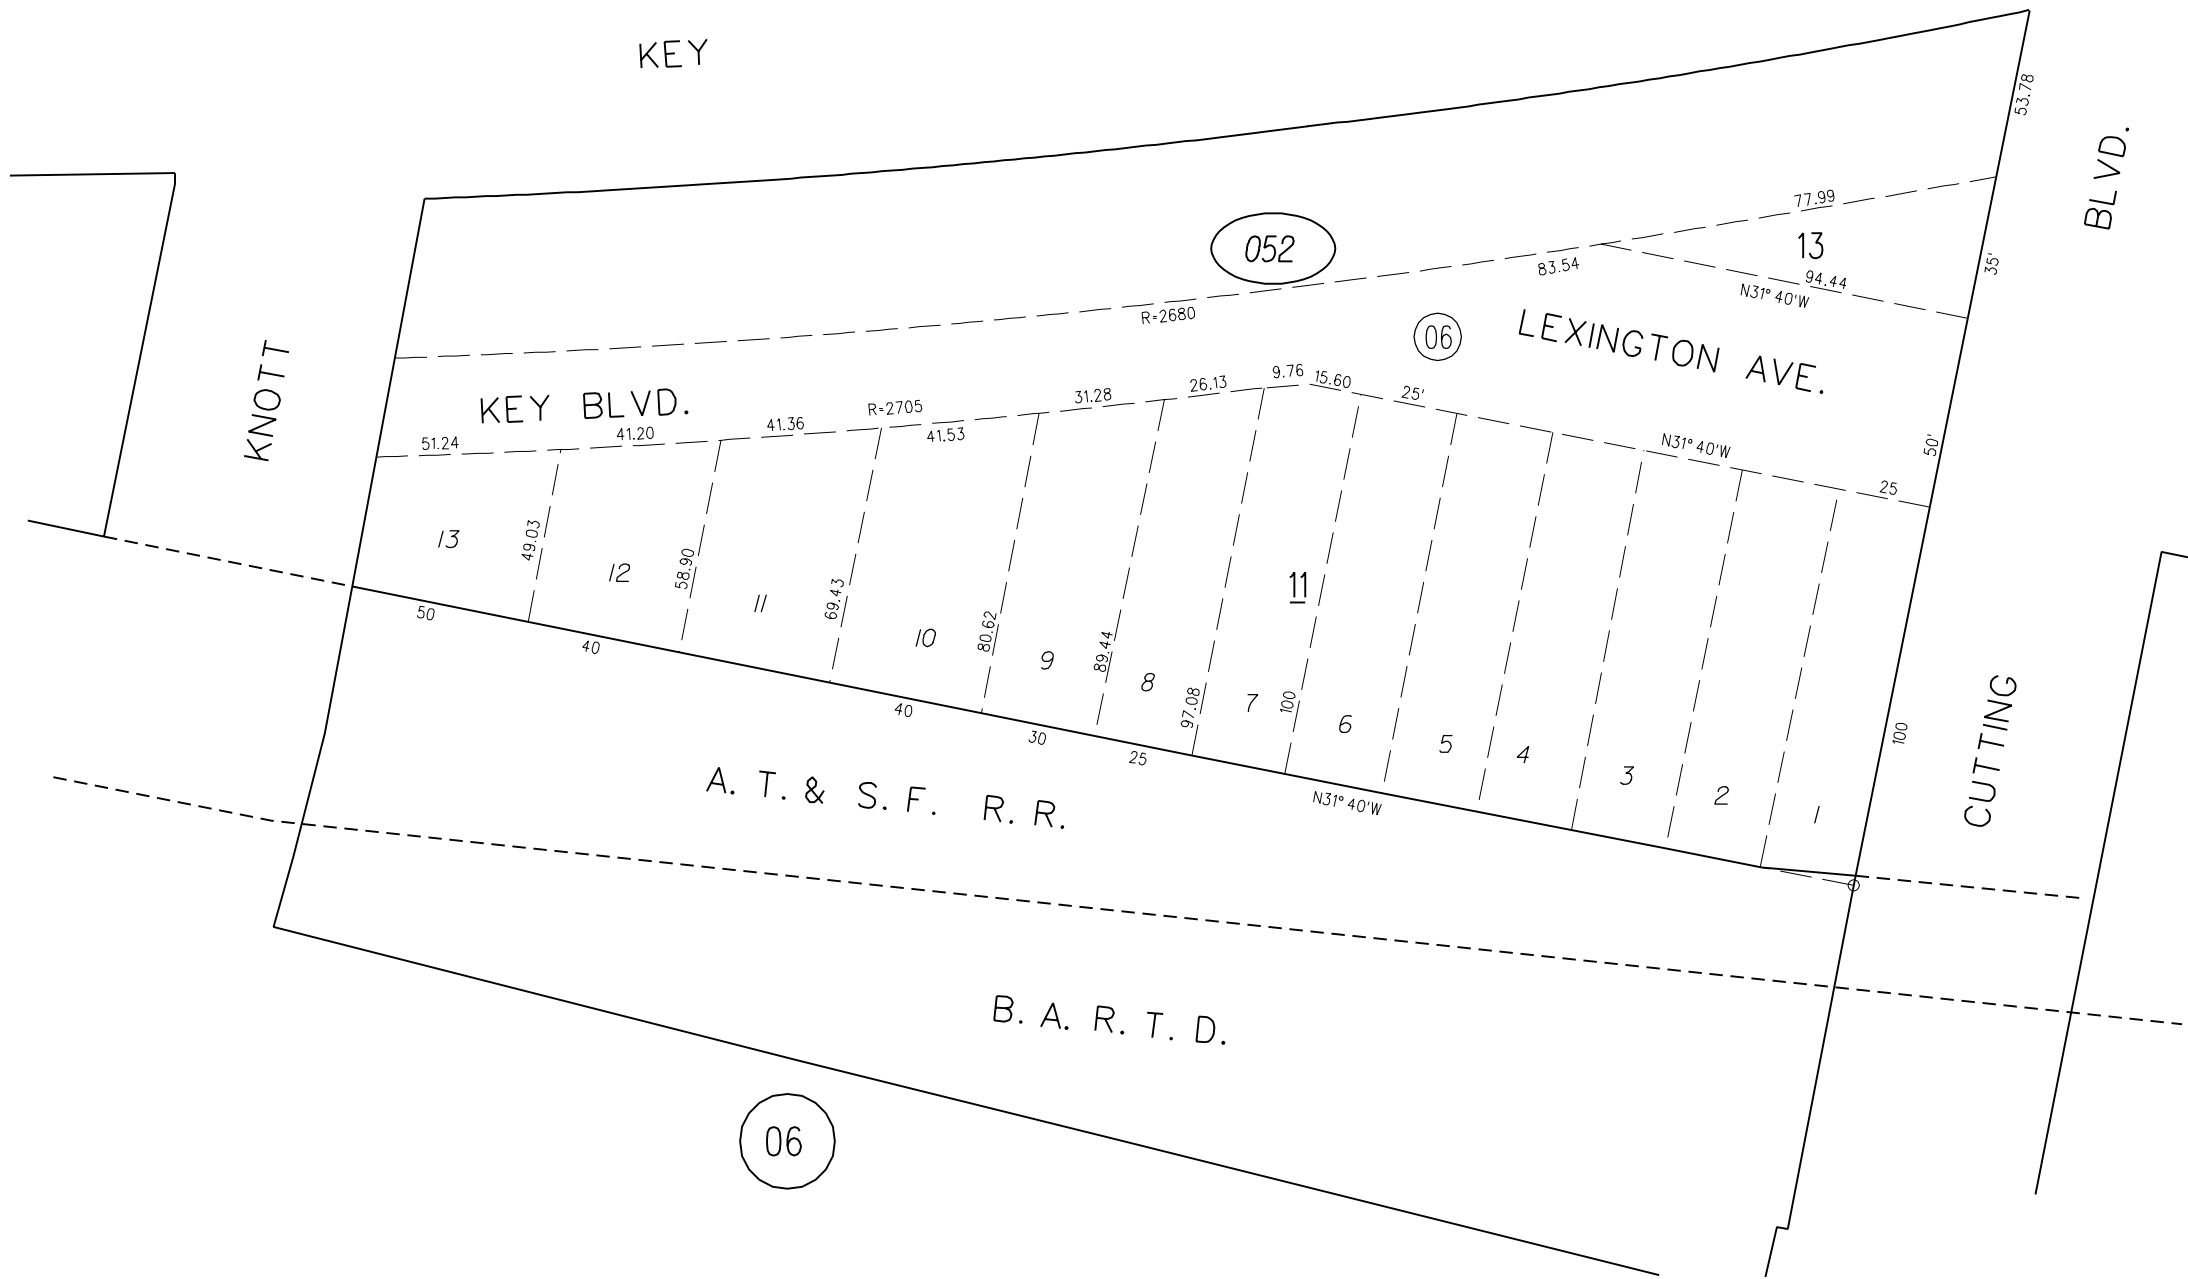

RICHMOND JUNCTION

M.B. 9-221

TAX CODE AREA

P B  
501

BLVD.

KEY

KNOTT

BLVD.

08

051

052

1" = 50'

1960 ROLL

ASSESSOR'S MAP

BOOK 502 PAGE 05

11-8 CONTRA COSTA COUNTY, CALIF.