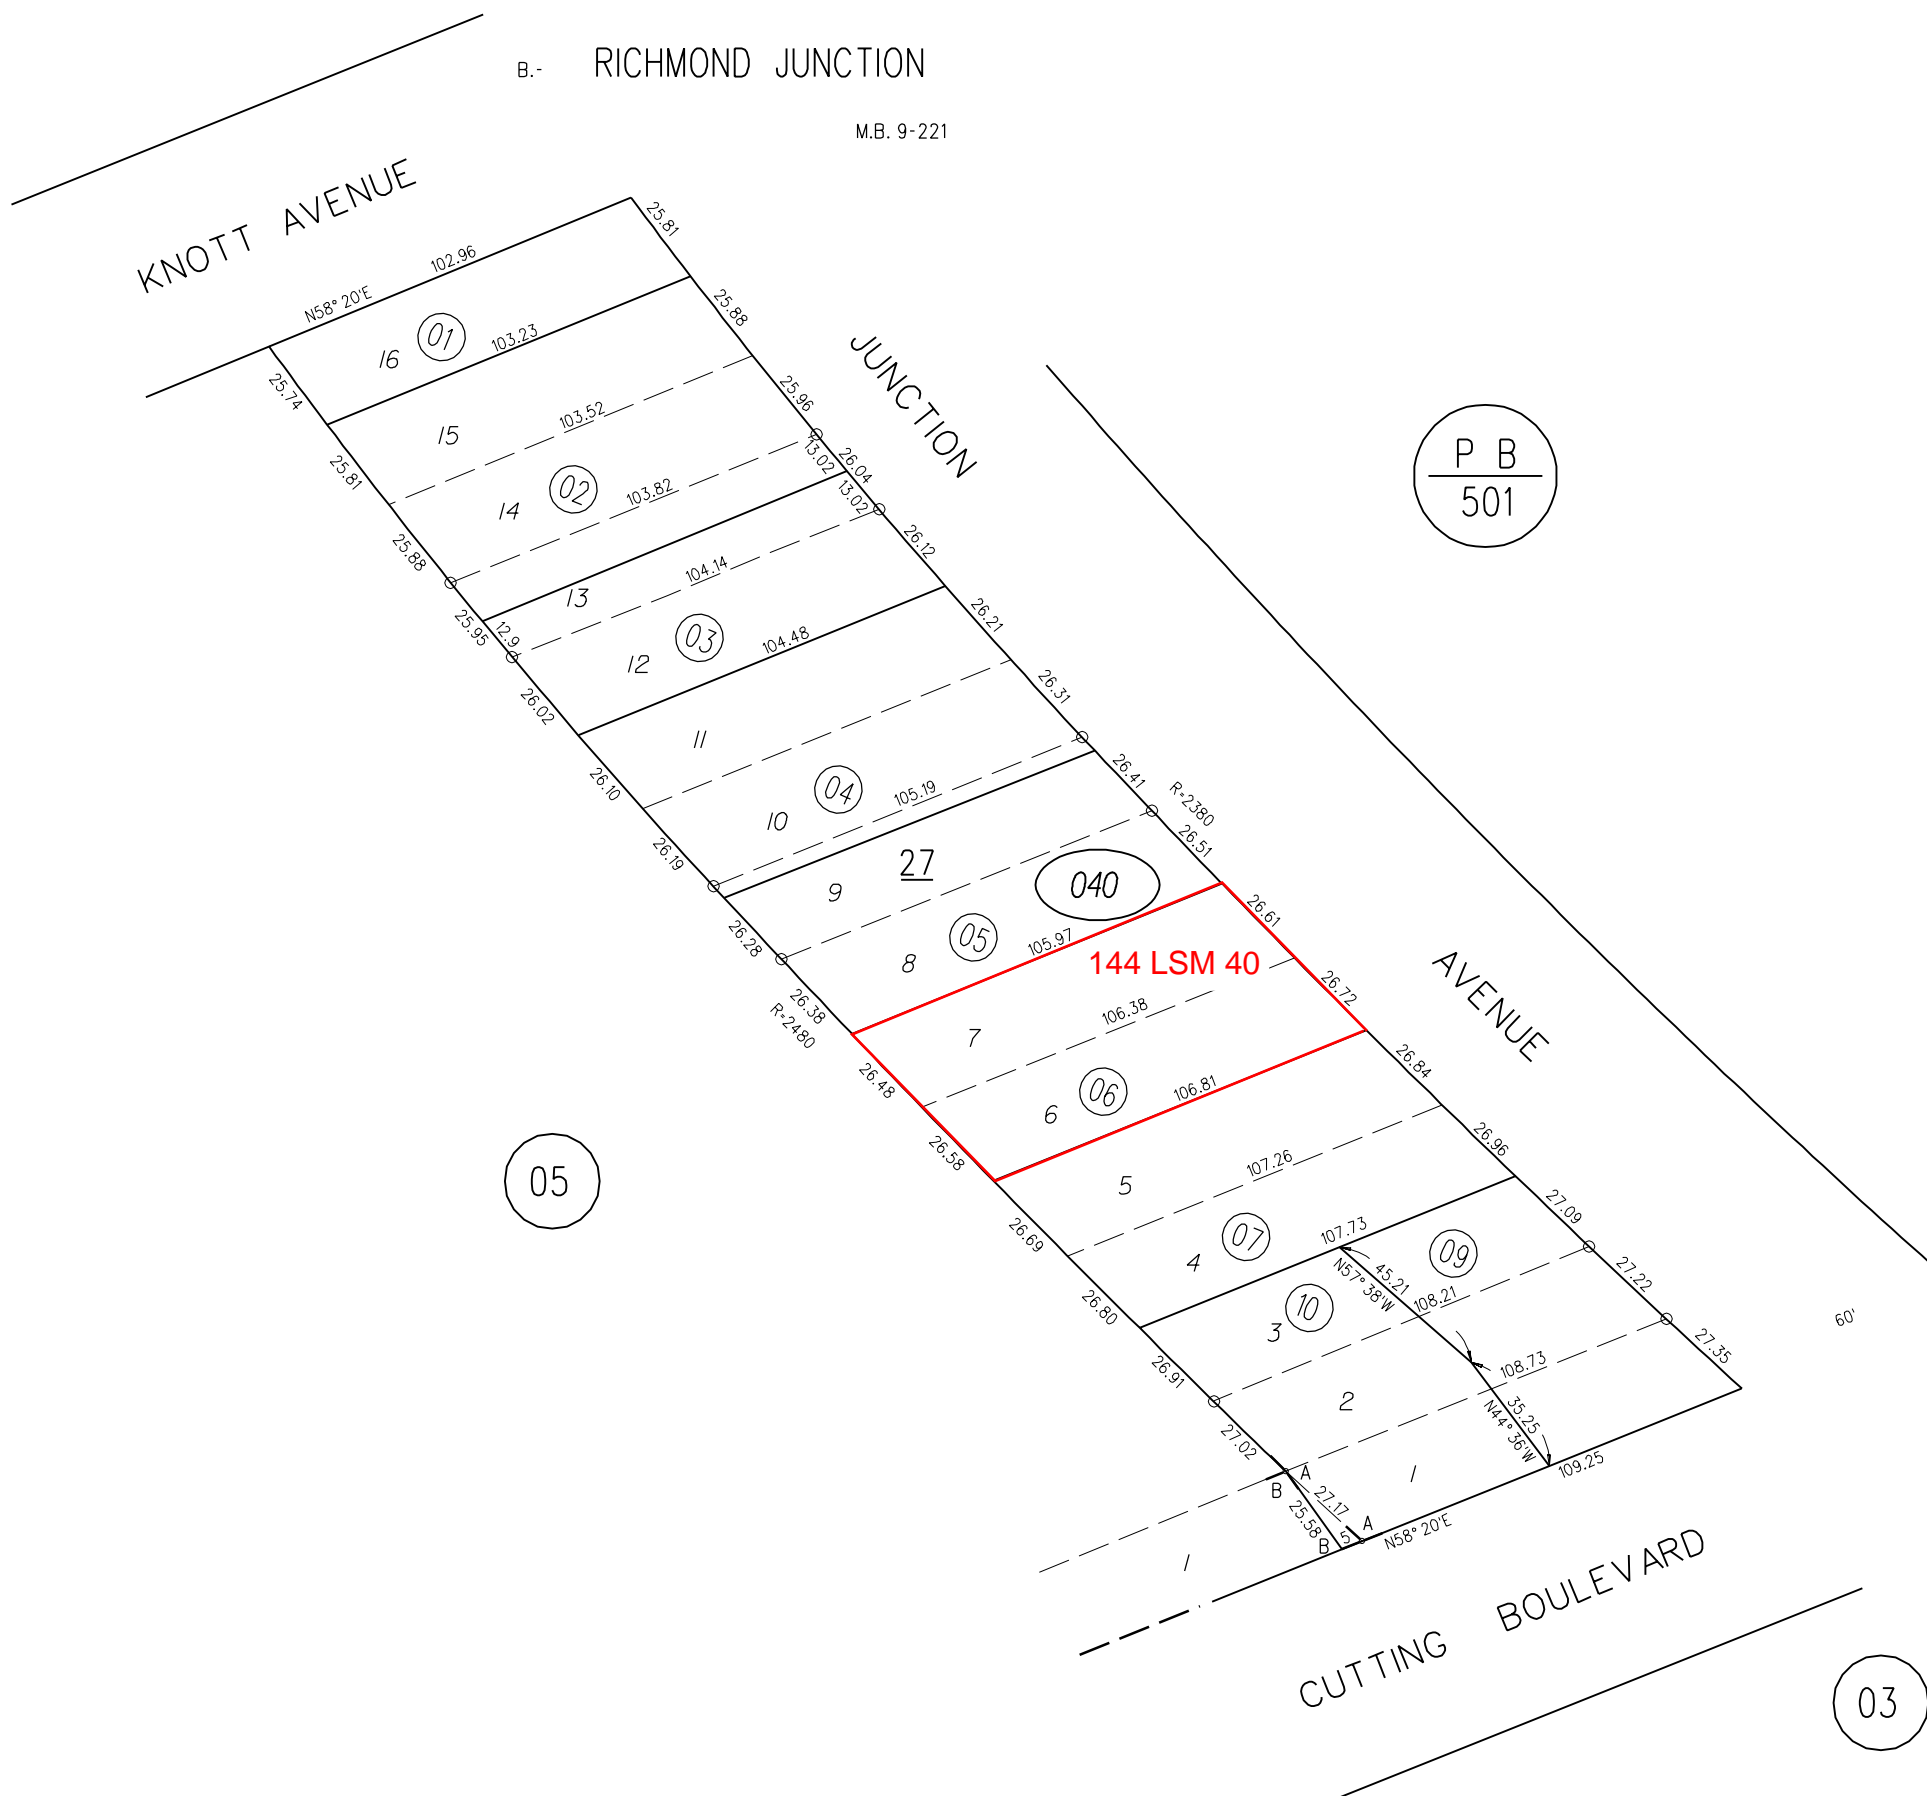

A- RICHMOND JUNCTION HEIGHTS

M.B. 10-230

TAX CODE AREA

P B
501

B- RICHMOND JUNCTION

M.B. 9-221

P B
501

05

040

03

1960 ROLL

ASSESSOR'S MAP

BOOK 502 PAGE 04

11-23 CONTRA COSTA COUNTY, CALIF.