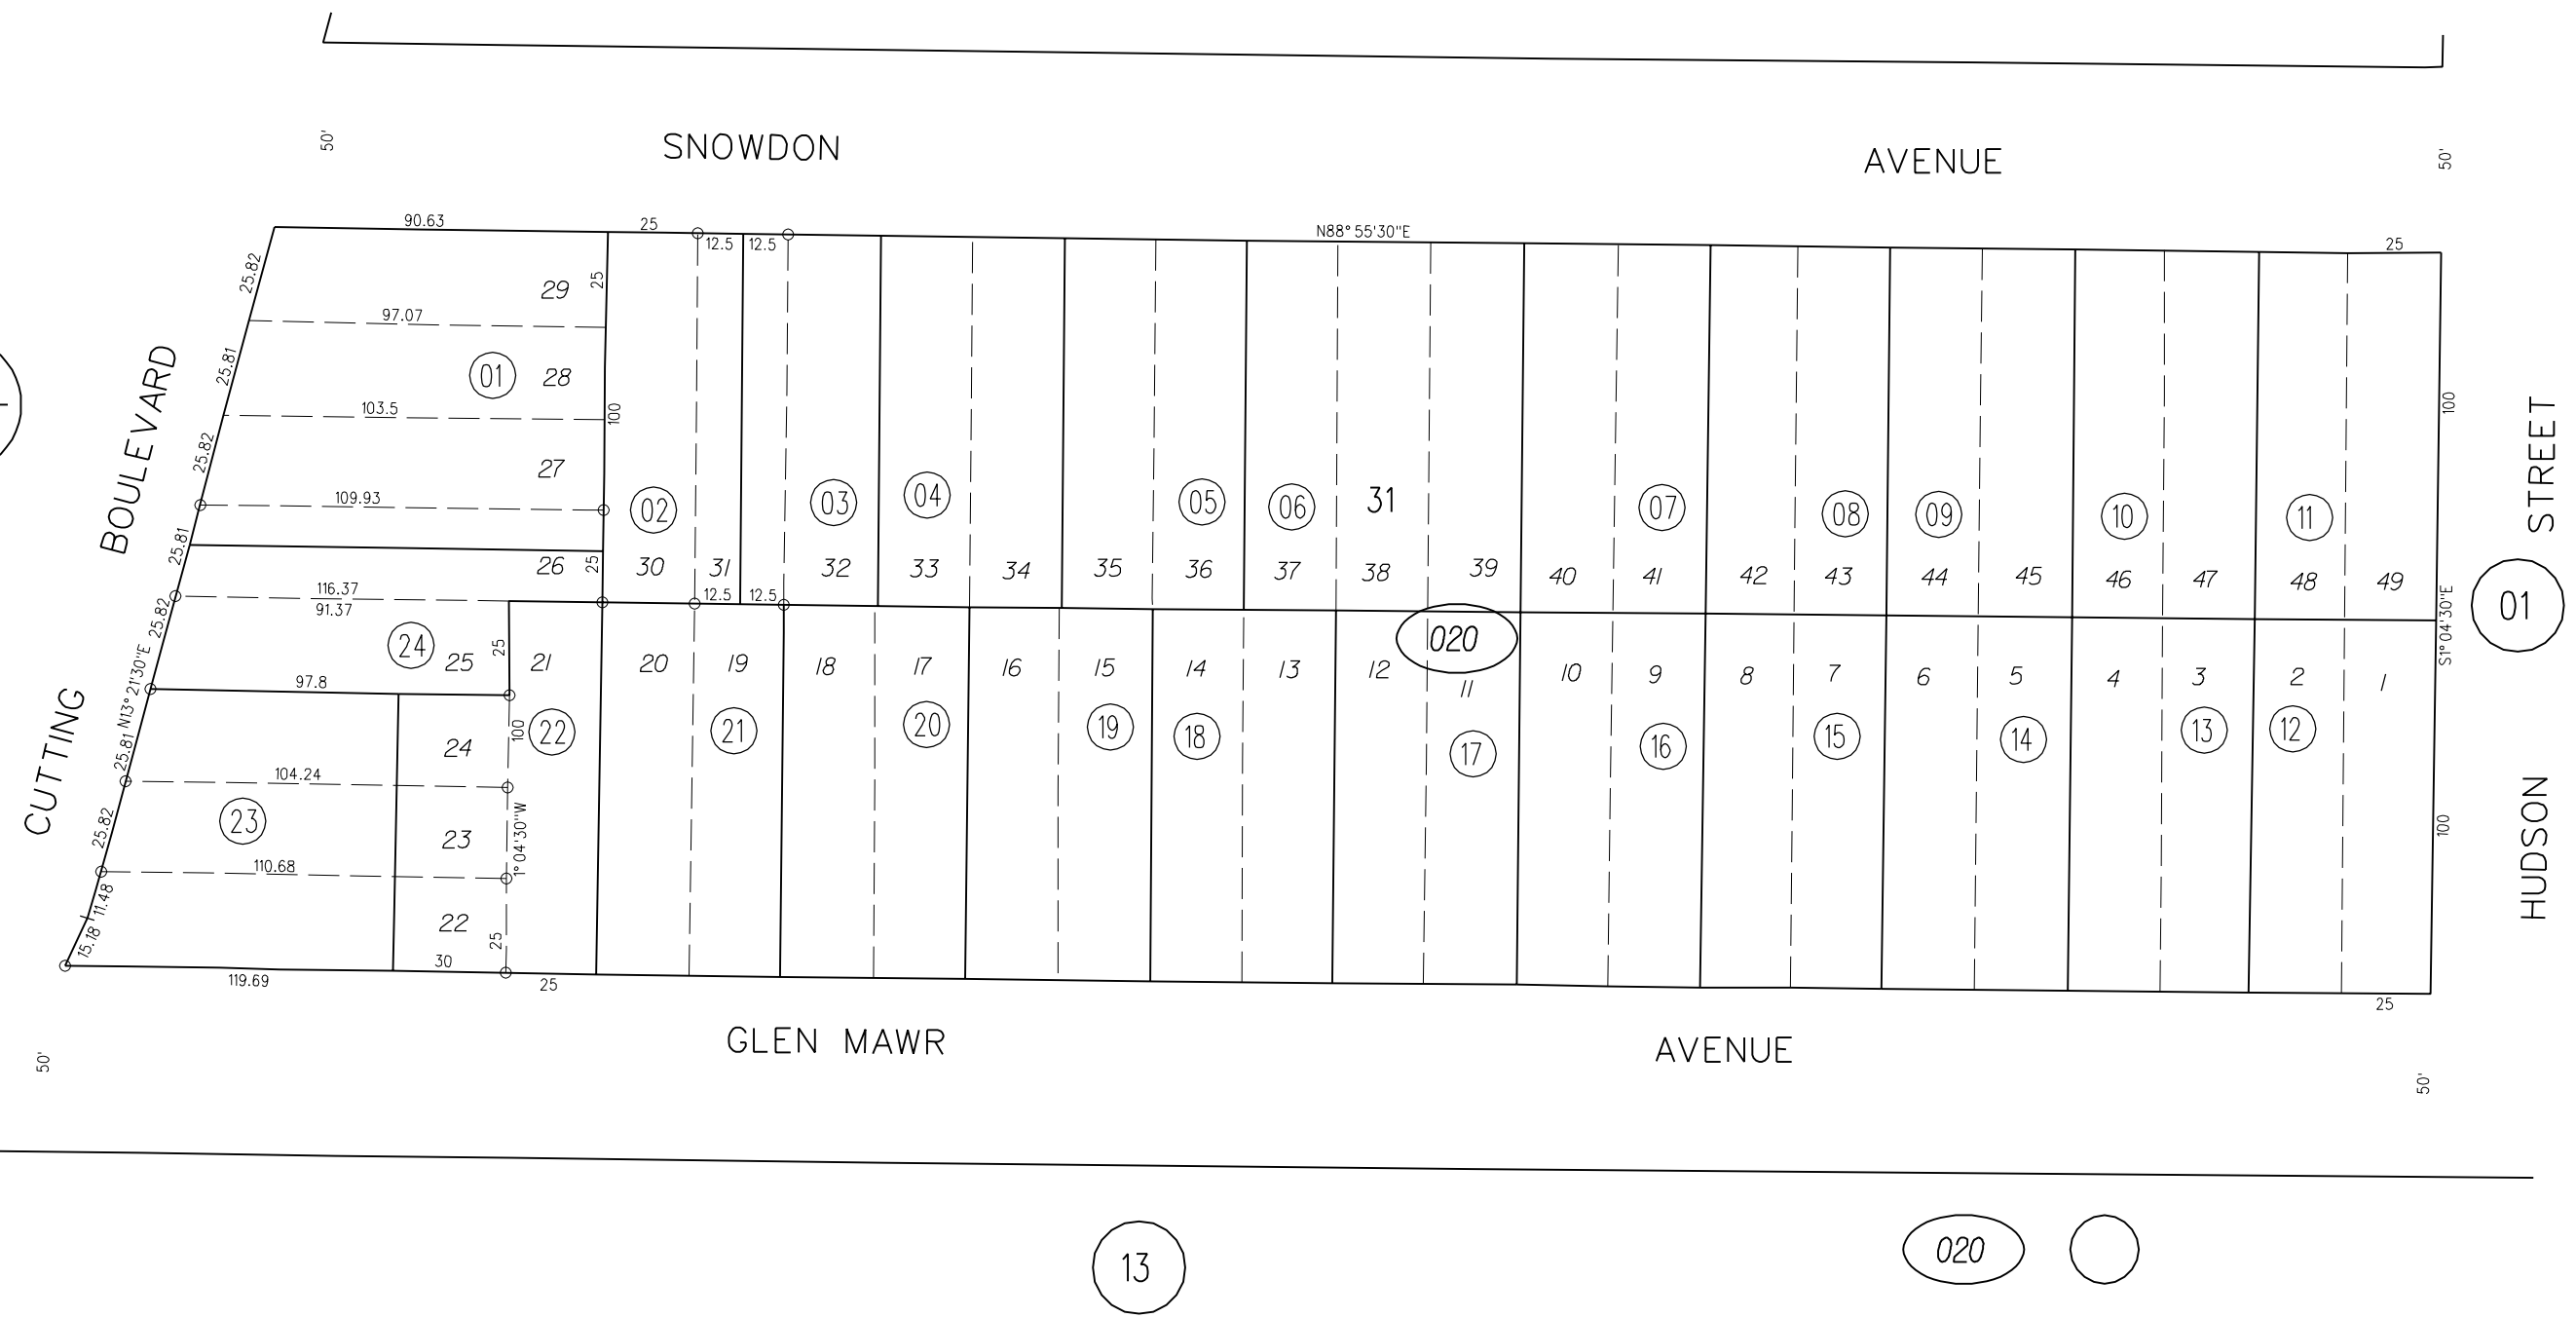

BLOCK 31 RICHMOND JUNCTION HEIGHTS

M.B.10-230

TAX CODE AREA

P B
501

P B
501

01

HUDSON STREET

01

020