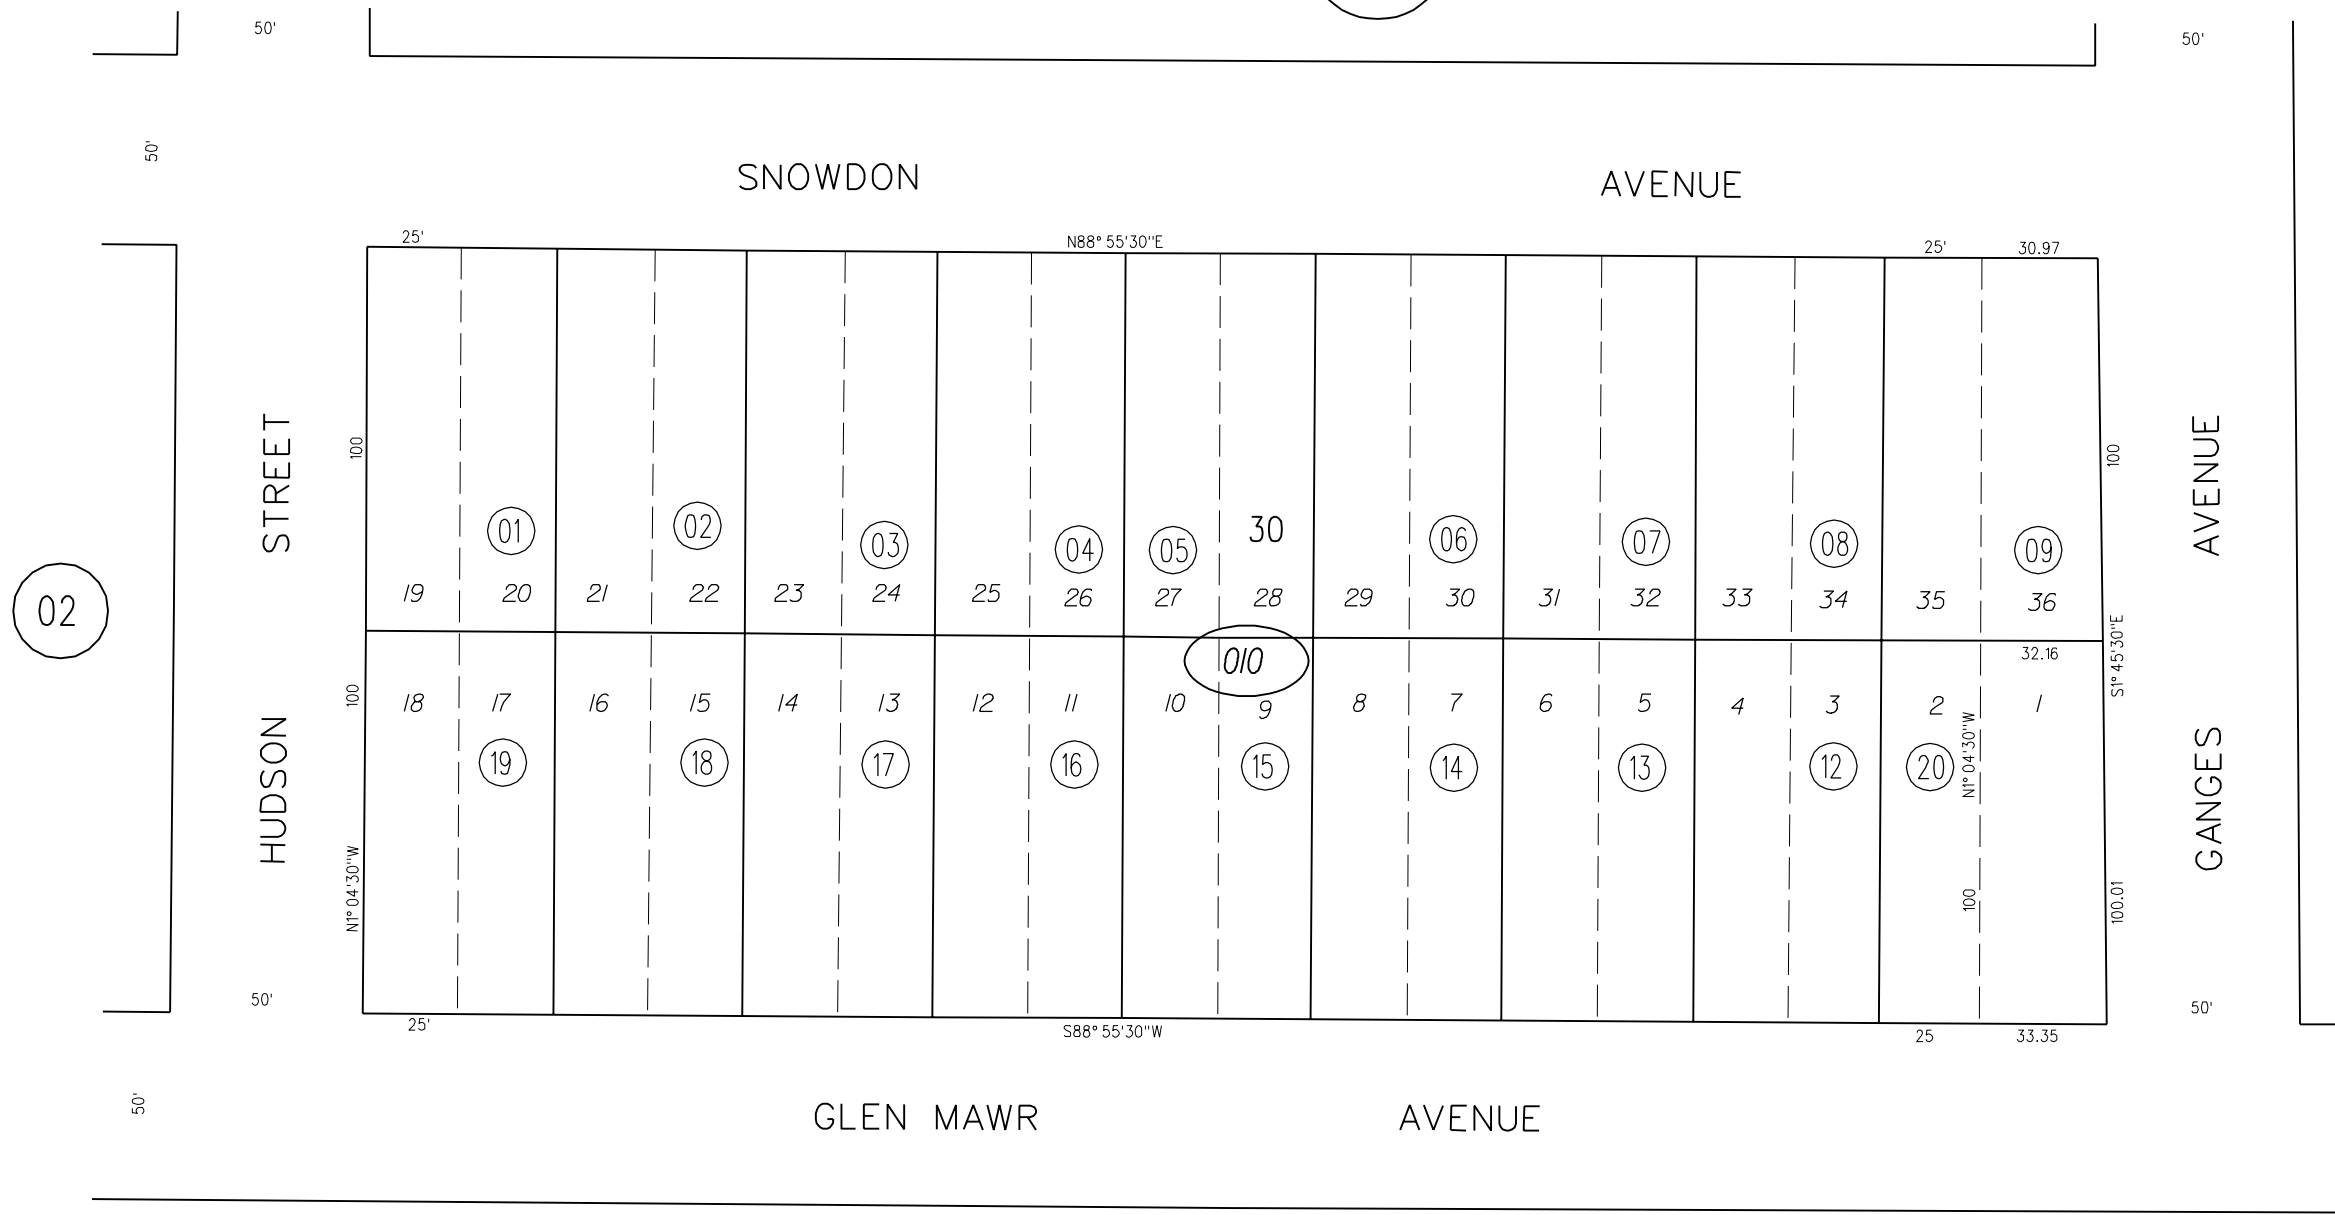

BLOCK 30 RICHMOND JUNCTION HEIGHTS

M.B. 10-230

TAX CODE AREA

P B
501

02

P B
501

14

010