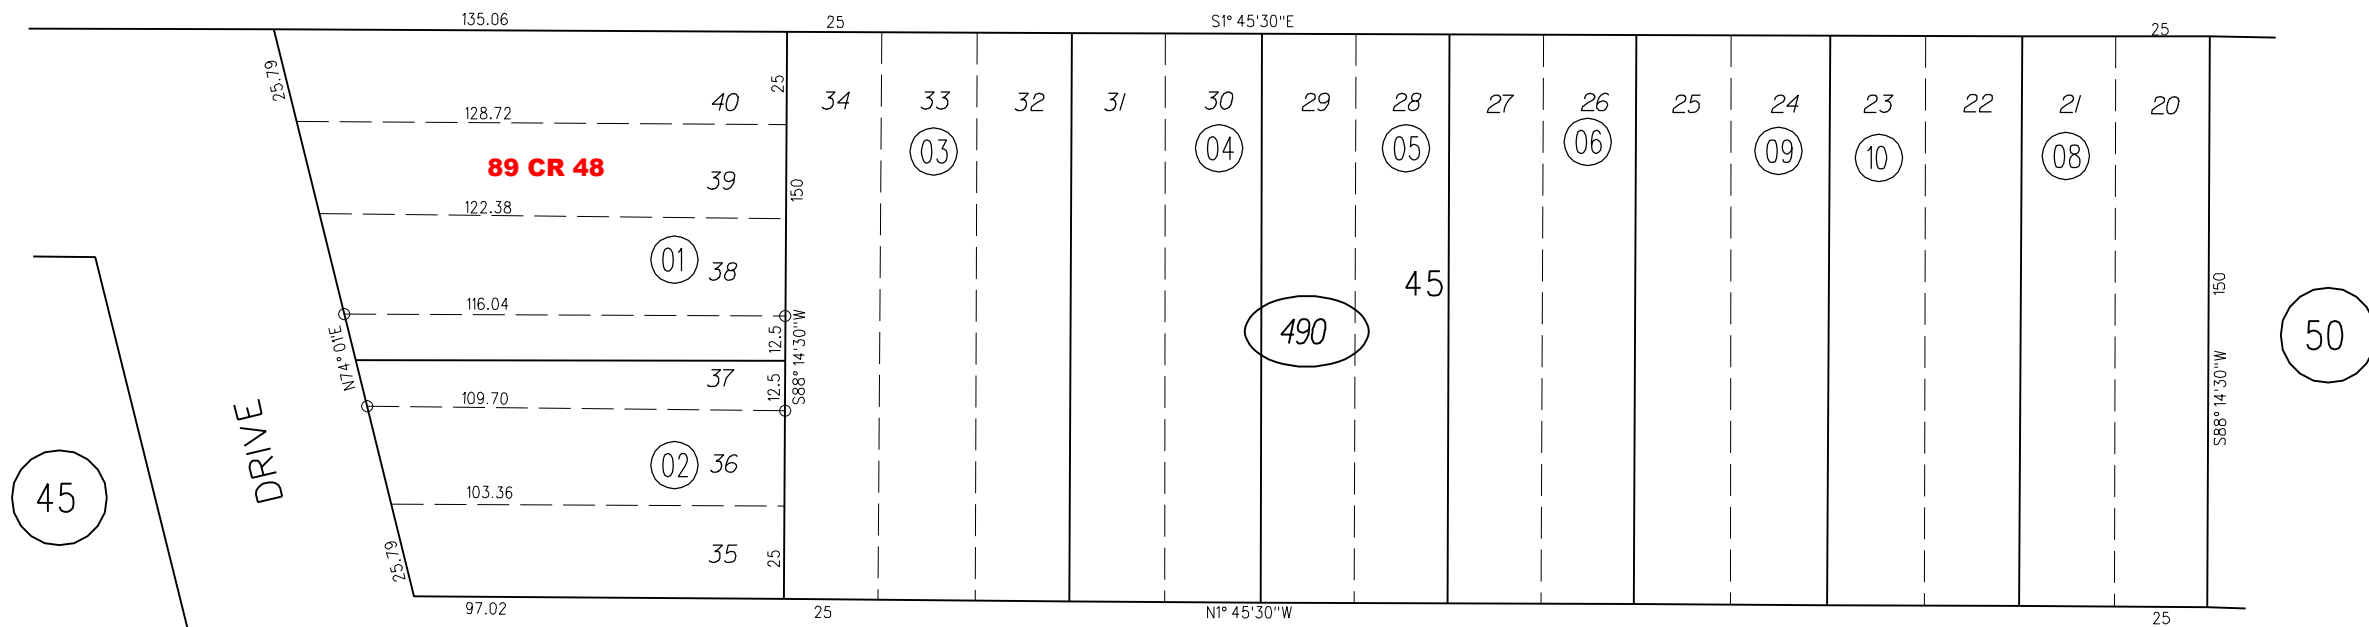

POR. BLOCK 45 RICHMOND JUNCTION HEIGHTS

M.B. 10-230

PB
505

45

DRIVE

FAIRVIEW

GANGES

AVENUE.

WILSON WAY

NOTE: THIS MAP WAS PREPARED FOR ASSESSMENT PURPOSES ONLY. NO LIABILITY IS ASSUMED FOR THE ACCURACY OF THE INFORMATION DELINEATED HEREON.

50

490

○