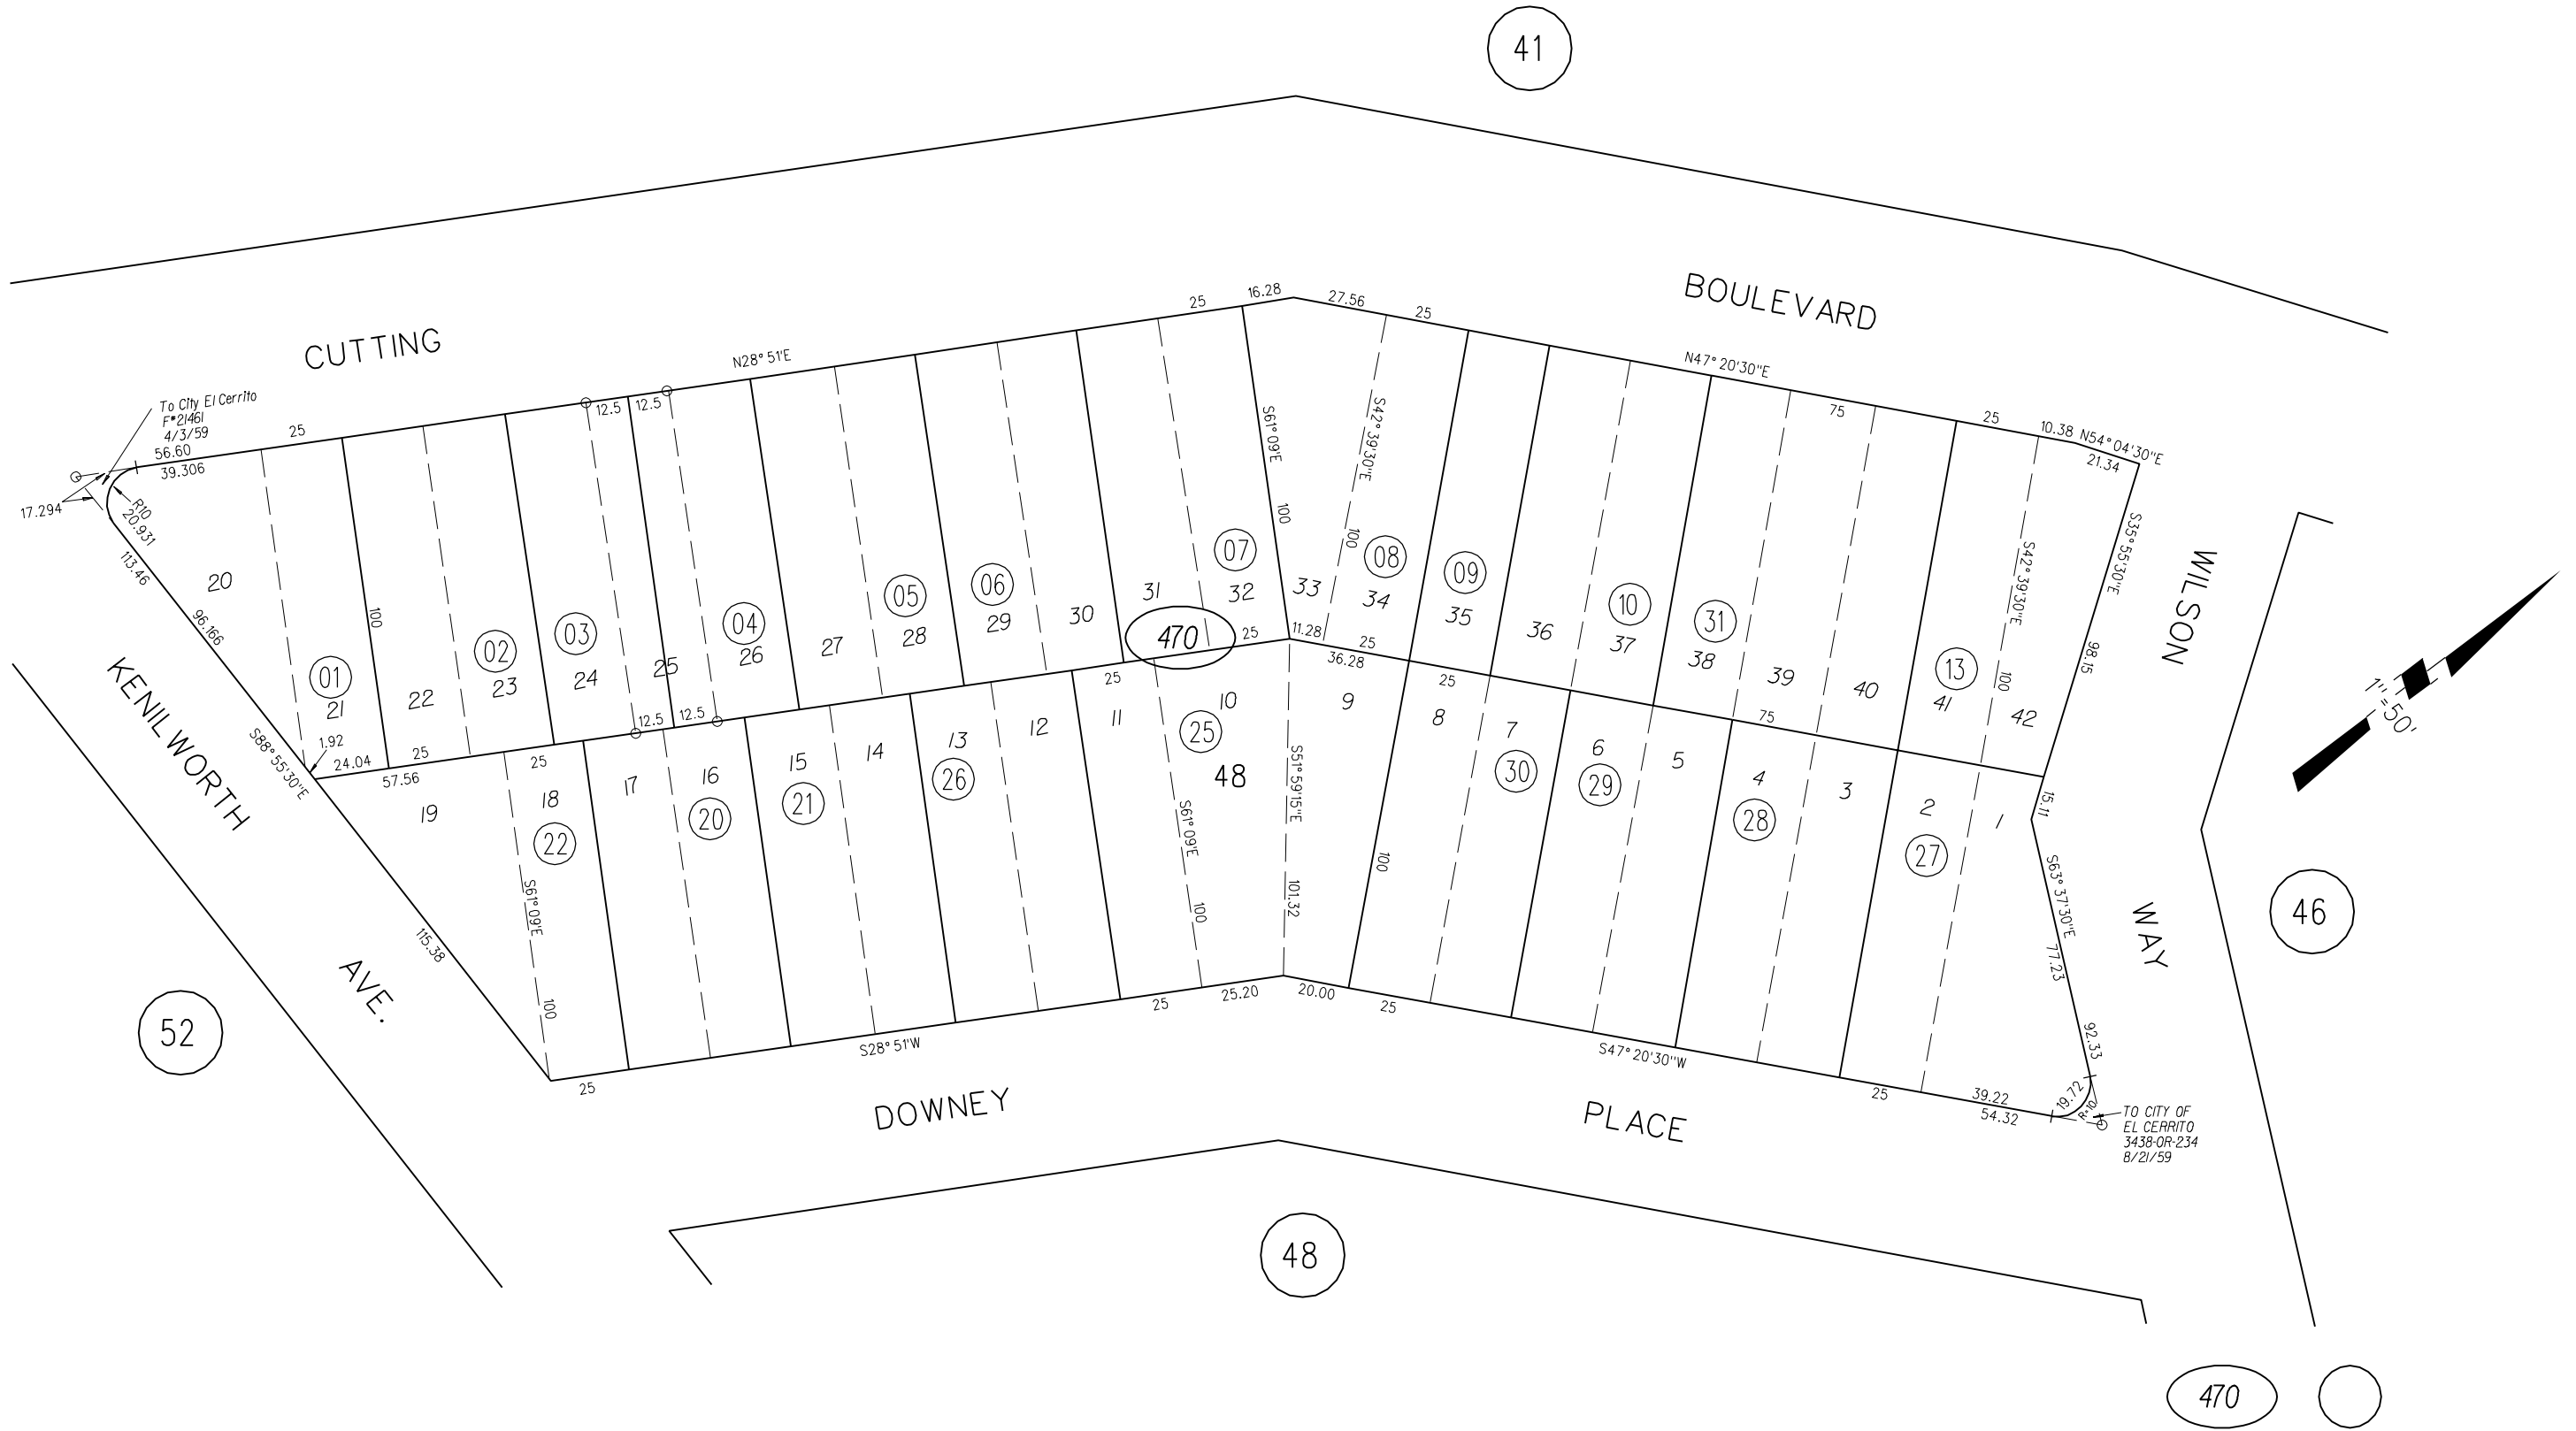

BLOCK 48 RICHMOND JUNCTION HEIGHTS

M.B. 10-230

NOTE: THIS MAP WAS PREPARED FOR ASSESSMENT PURPOSES ONLY. NO LIABILITY IS ASSUMED FOR THE ACCURACY OF THE INFORMATION DELINEATED HEREON.