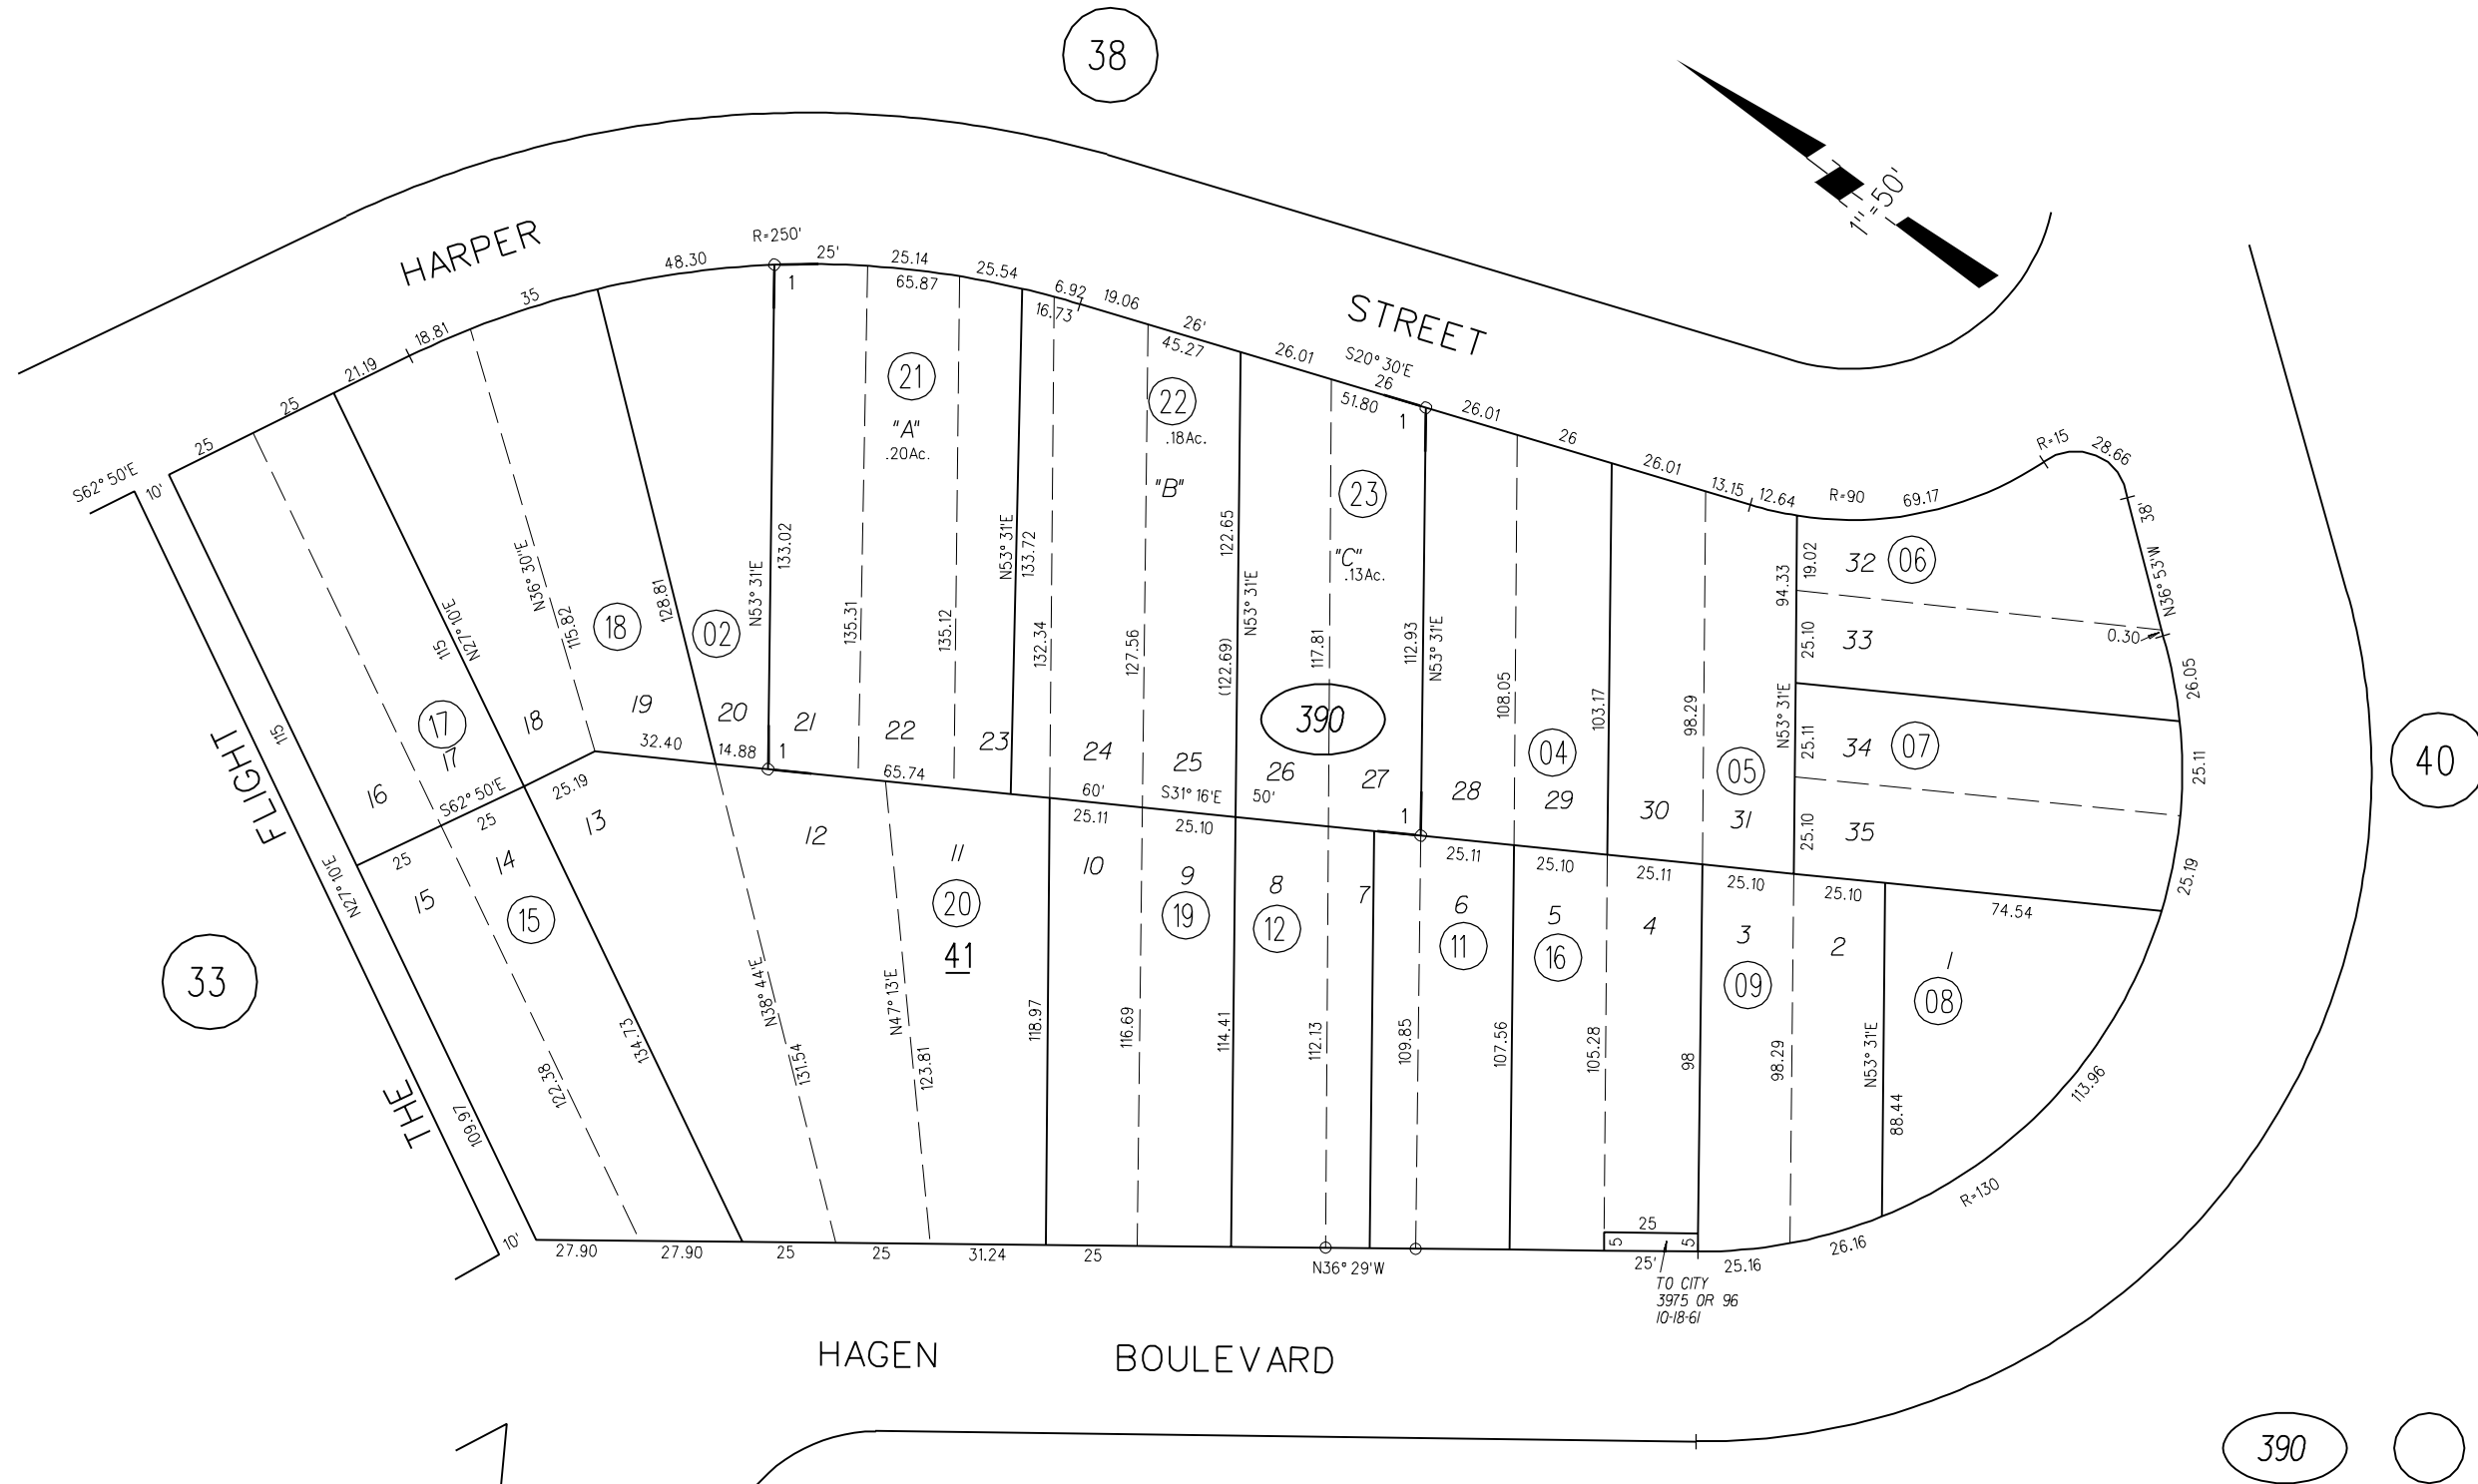

BLOCK 41 RICHMOND JUNCTION HIEGHTS

M.B.-10-230

1- 70 P.M.25 9-27-78

NOTE: THIS MAP WAS PREPARED FOR ASSESSMENT PURPOSES ONLY. NO LIABILITY IS ASSUMED FOR THE ACCURACY OF THE INFORMATION DELINEATED HEREON.