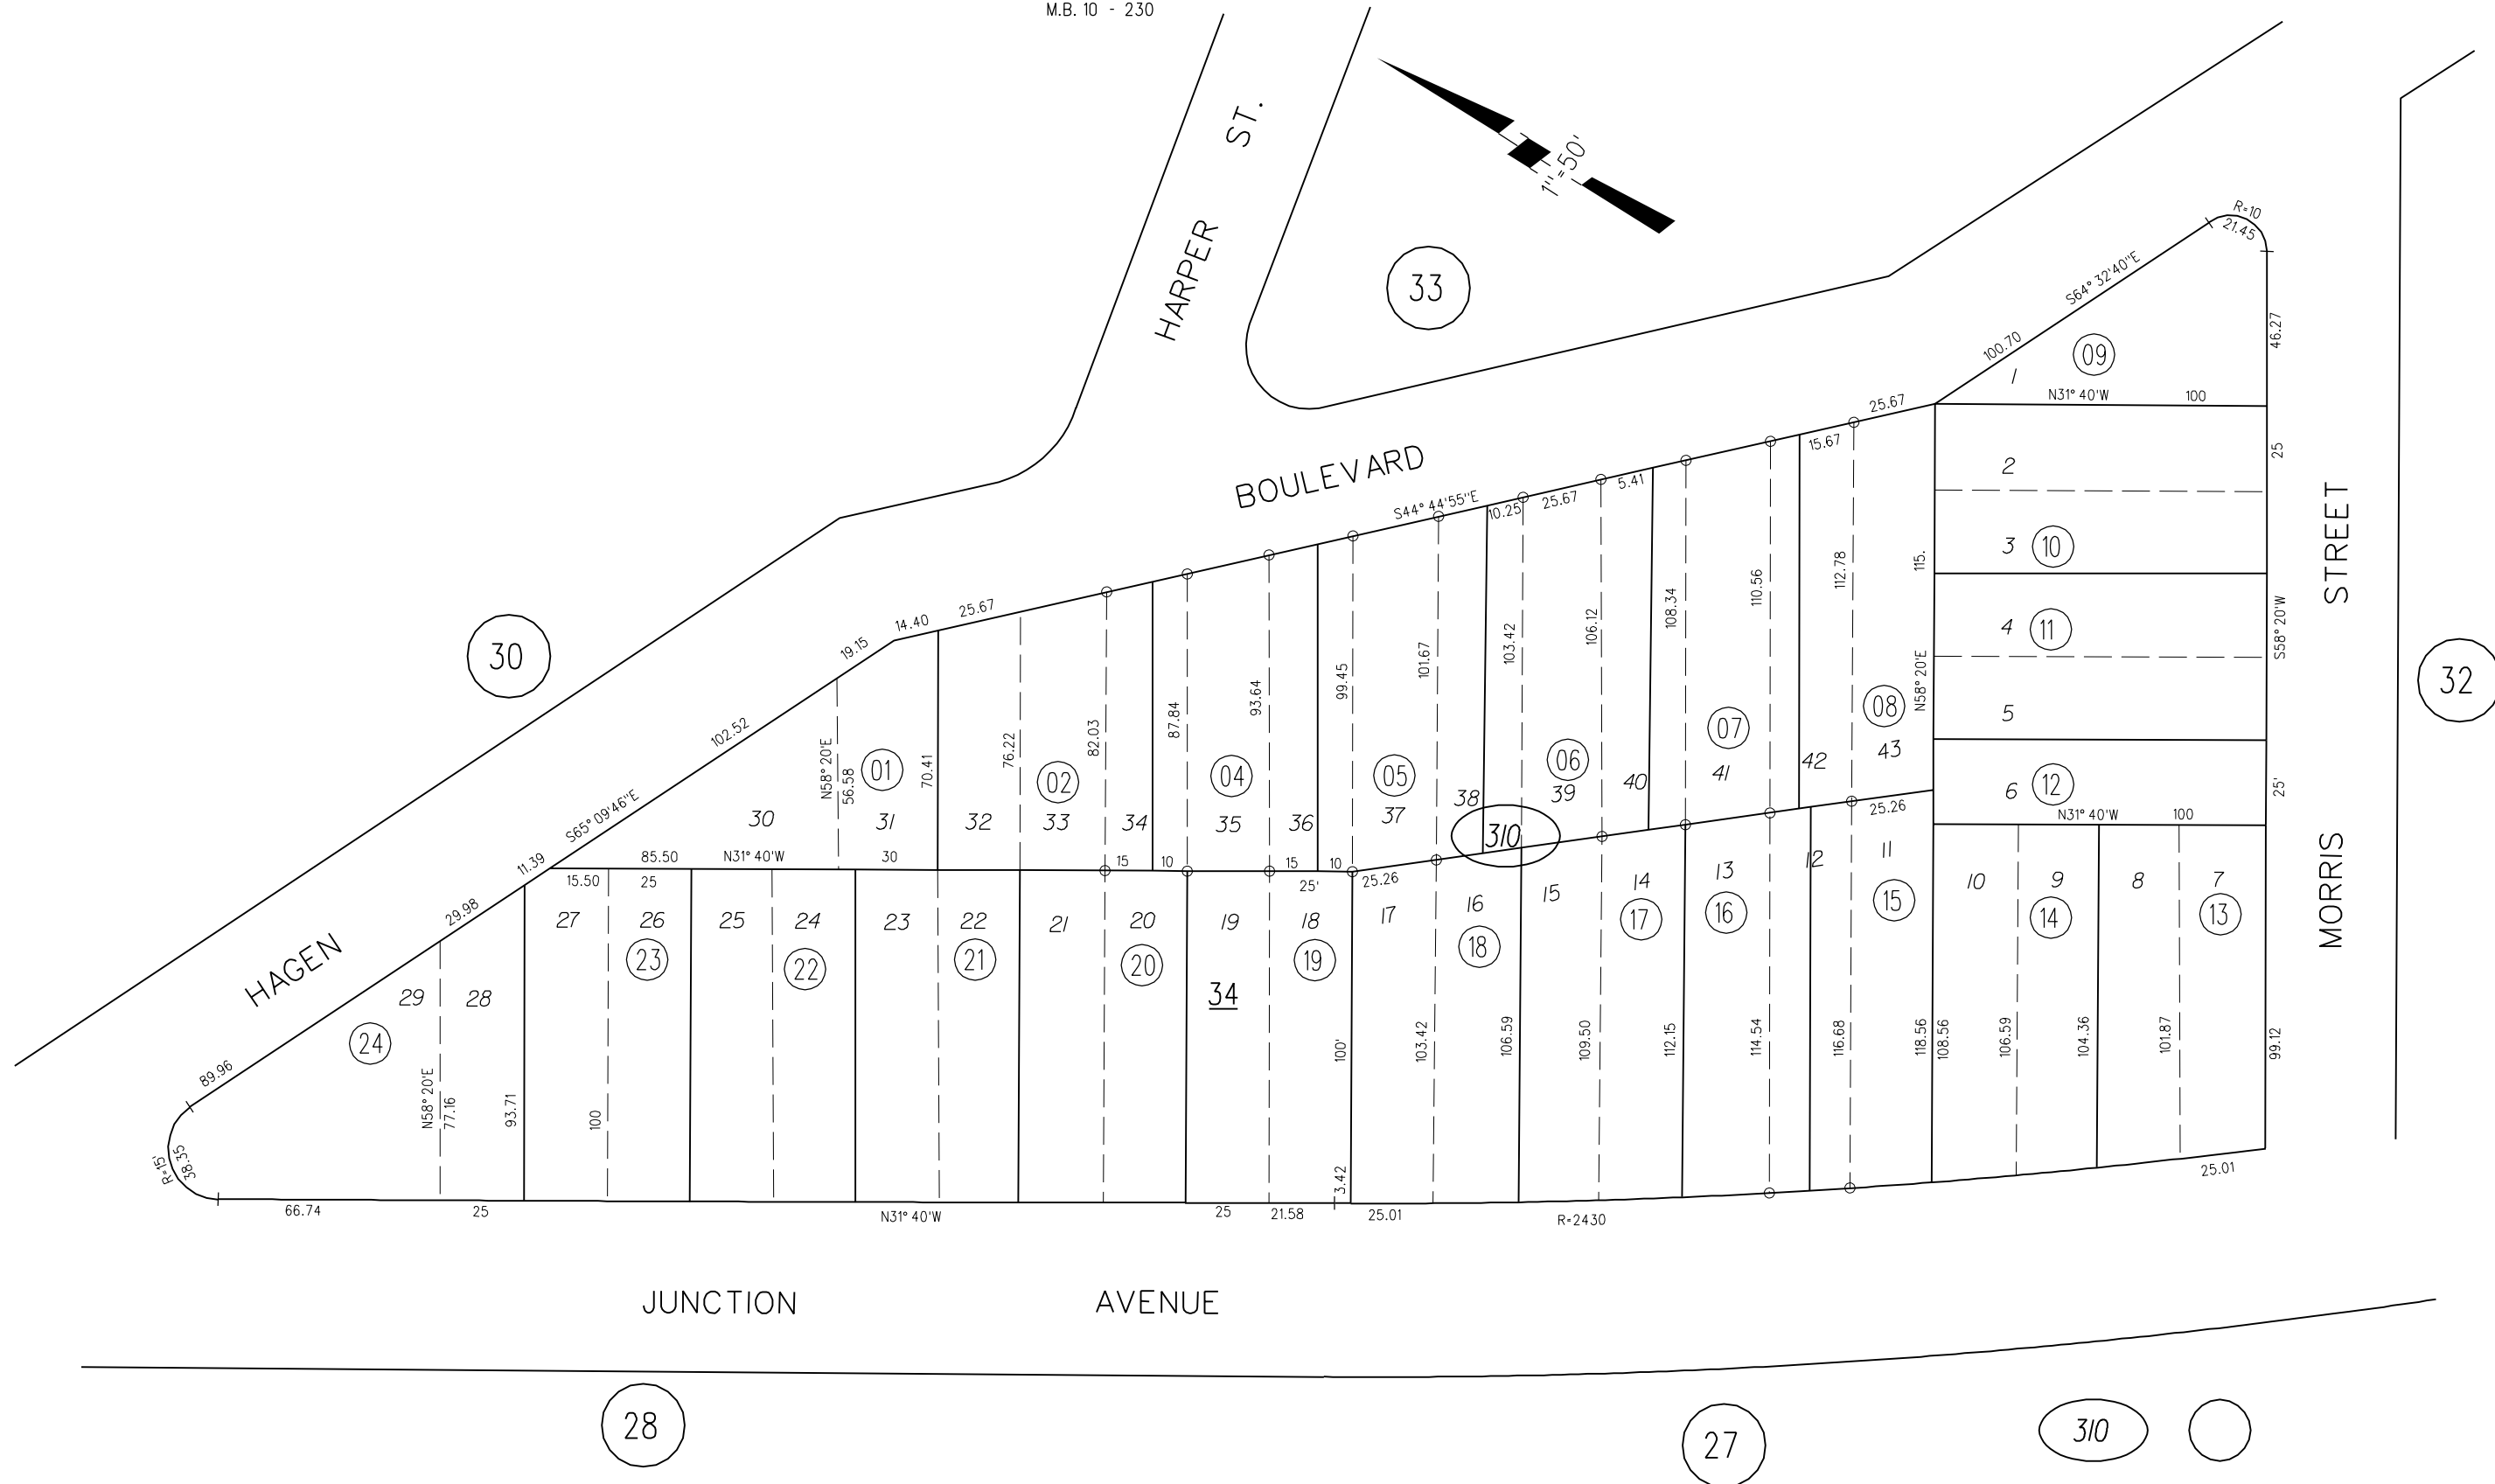

BLOCK 34 RICHMOND JUNCTION HEIGHTS

M.B. 10 - 230

NOTE: THIS MAP WAS PREPARED FOR ASSESSMENT PURPOSES ONLY. NO LIABILITY IS ASSUMED FOR THE ACCURACY OF THE INFORMATION DELINEATED HEREON.