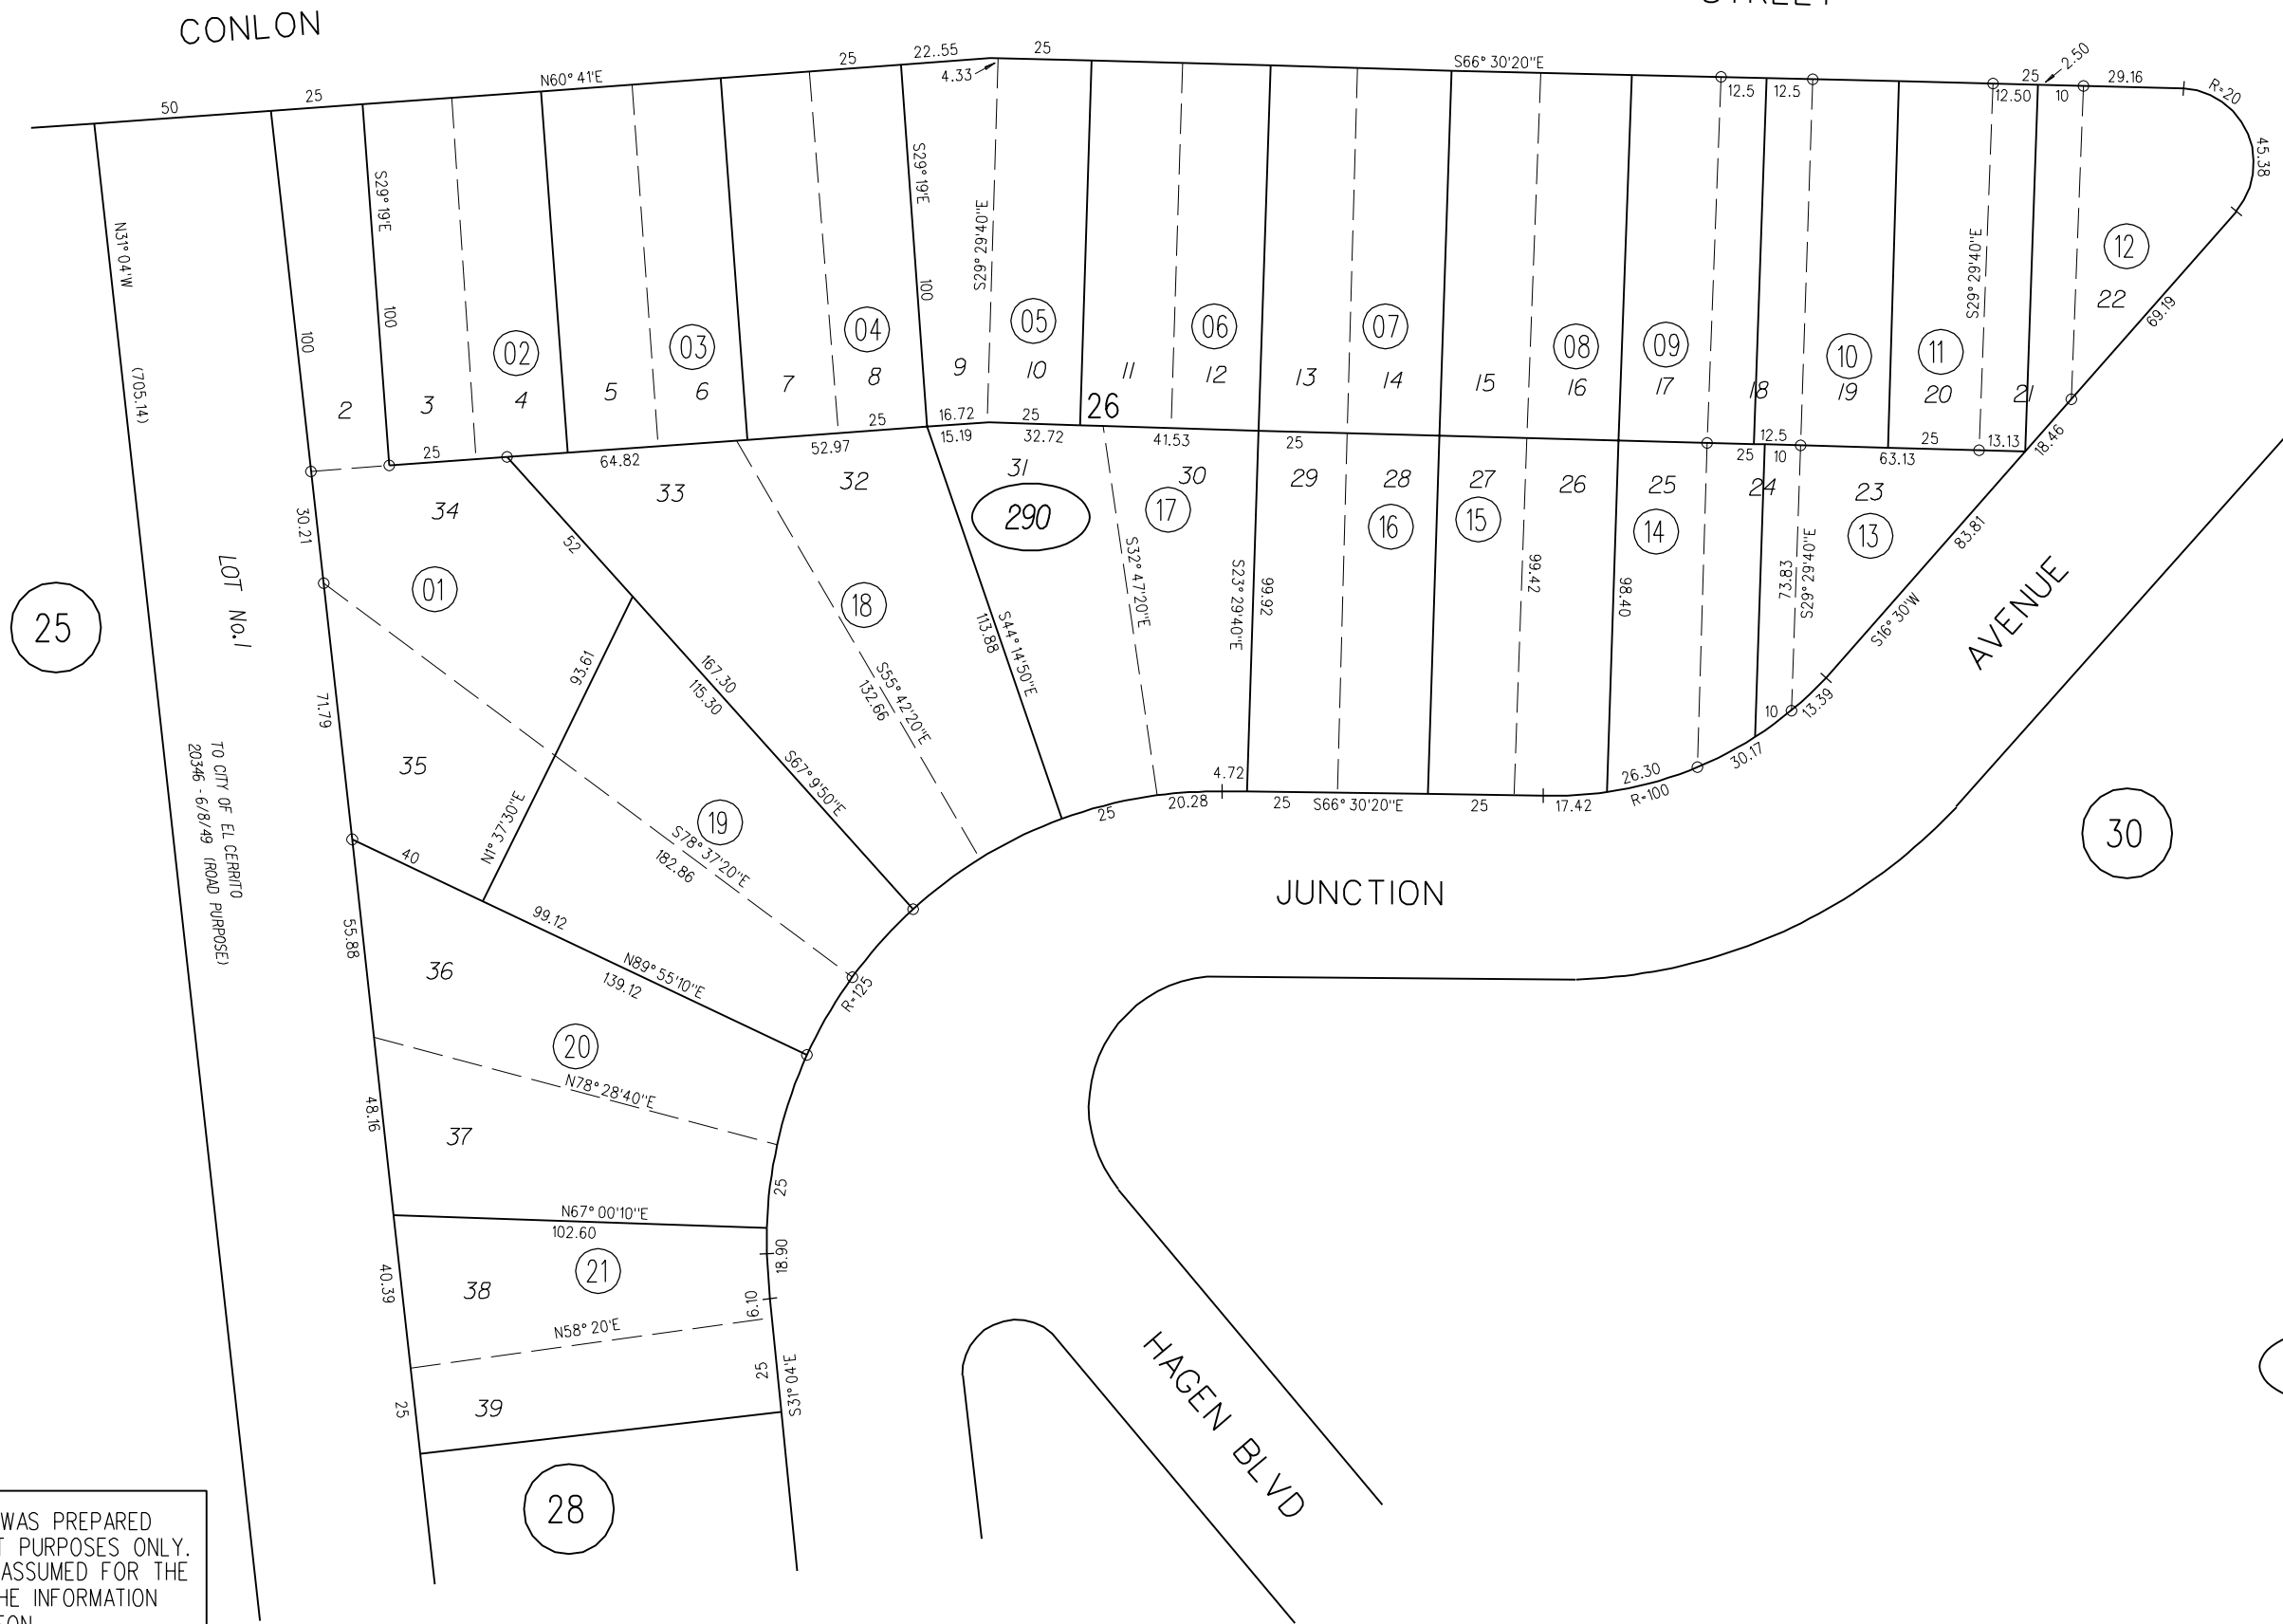

POR. BLOCK 26 RICHMOND JUNCTION HEIGHTS

M.B.10 - 230

20

19

NOTE: THIS MAP WAS PREPARED FOR ASSESSMENT PURPOSES ONLY. NO LIABILITY IS ASSUMED FOR THE ACCURACY OF THE INFORMATION DELINEATED HEREON.

290