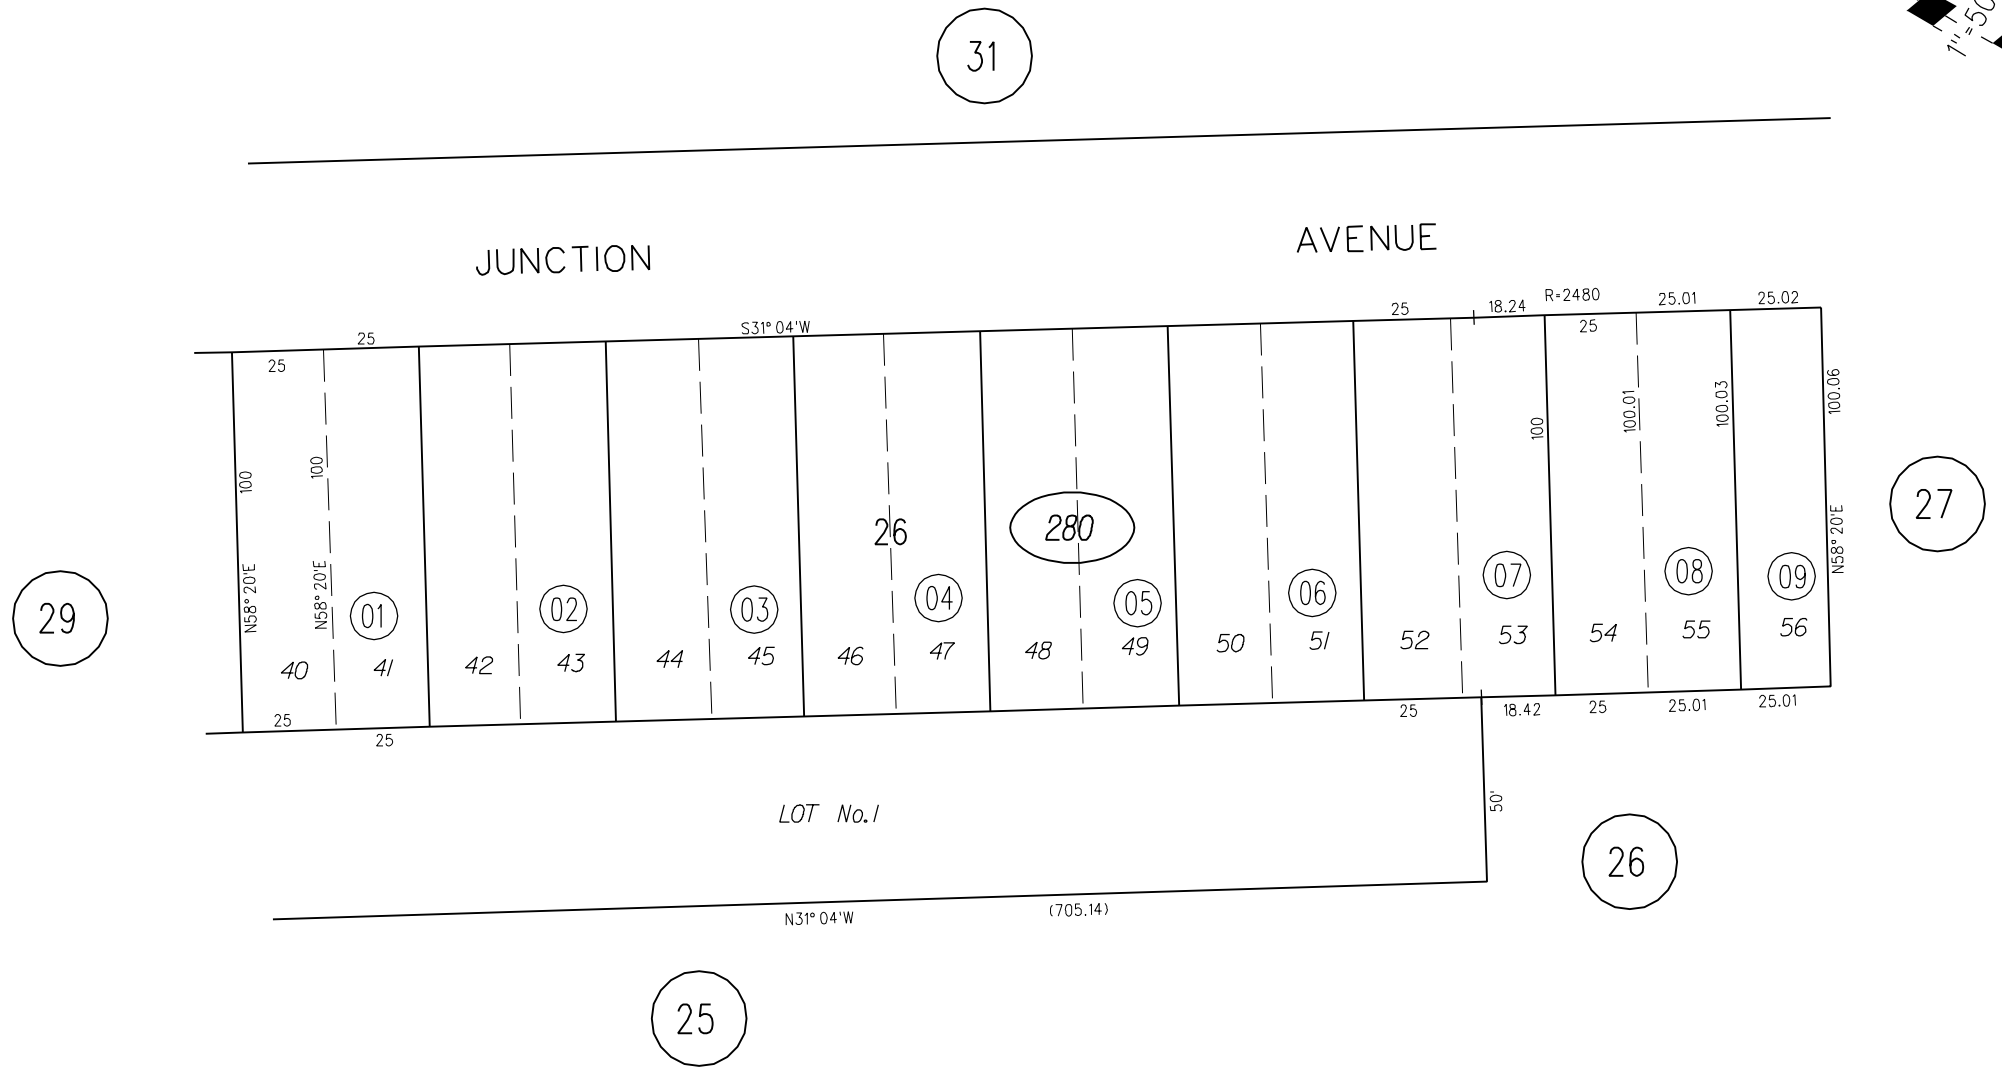

POR. BLOCK 26 RICHMOND JUNCTION HEIGHTS

M.B. 10-230

29

31

27

26

25

280

○

NOTE: THIS MAP WAS PREPARED FOR ASSESSMENT PURPOSES ONLY. NO LIABILITY IS ASSUMED FOR THE ACCURACY OF THE INFORMATION DELINEATED HEREON.