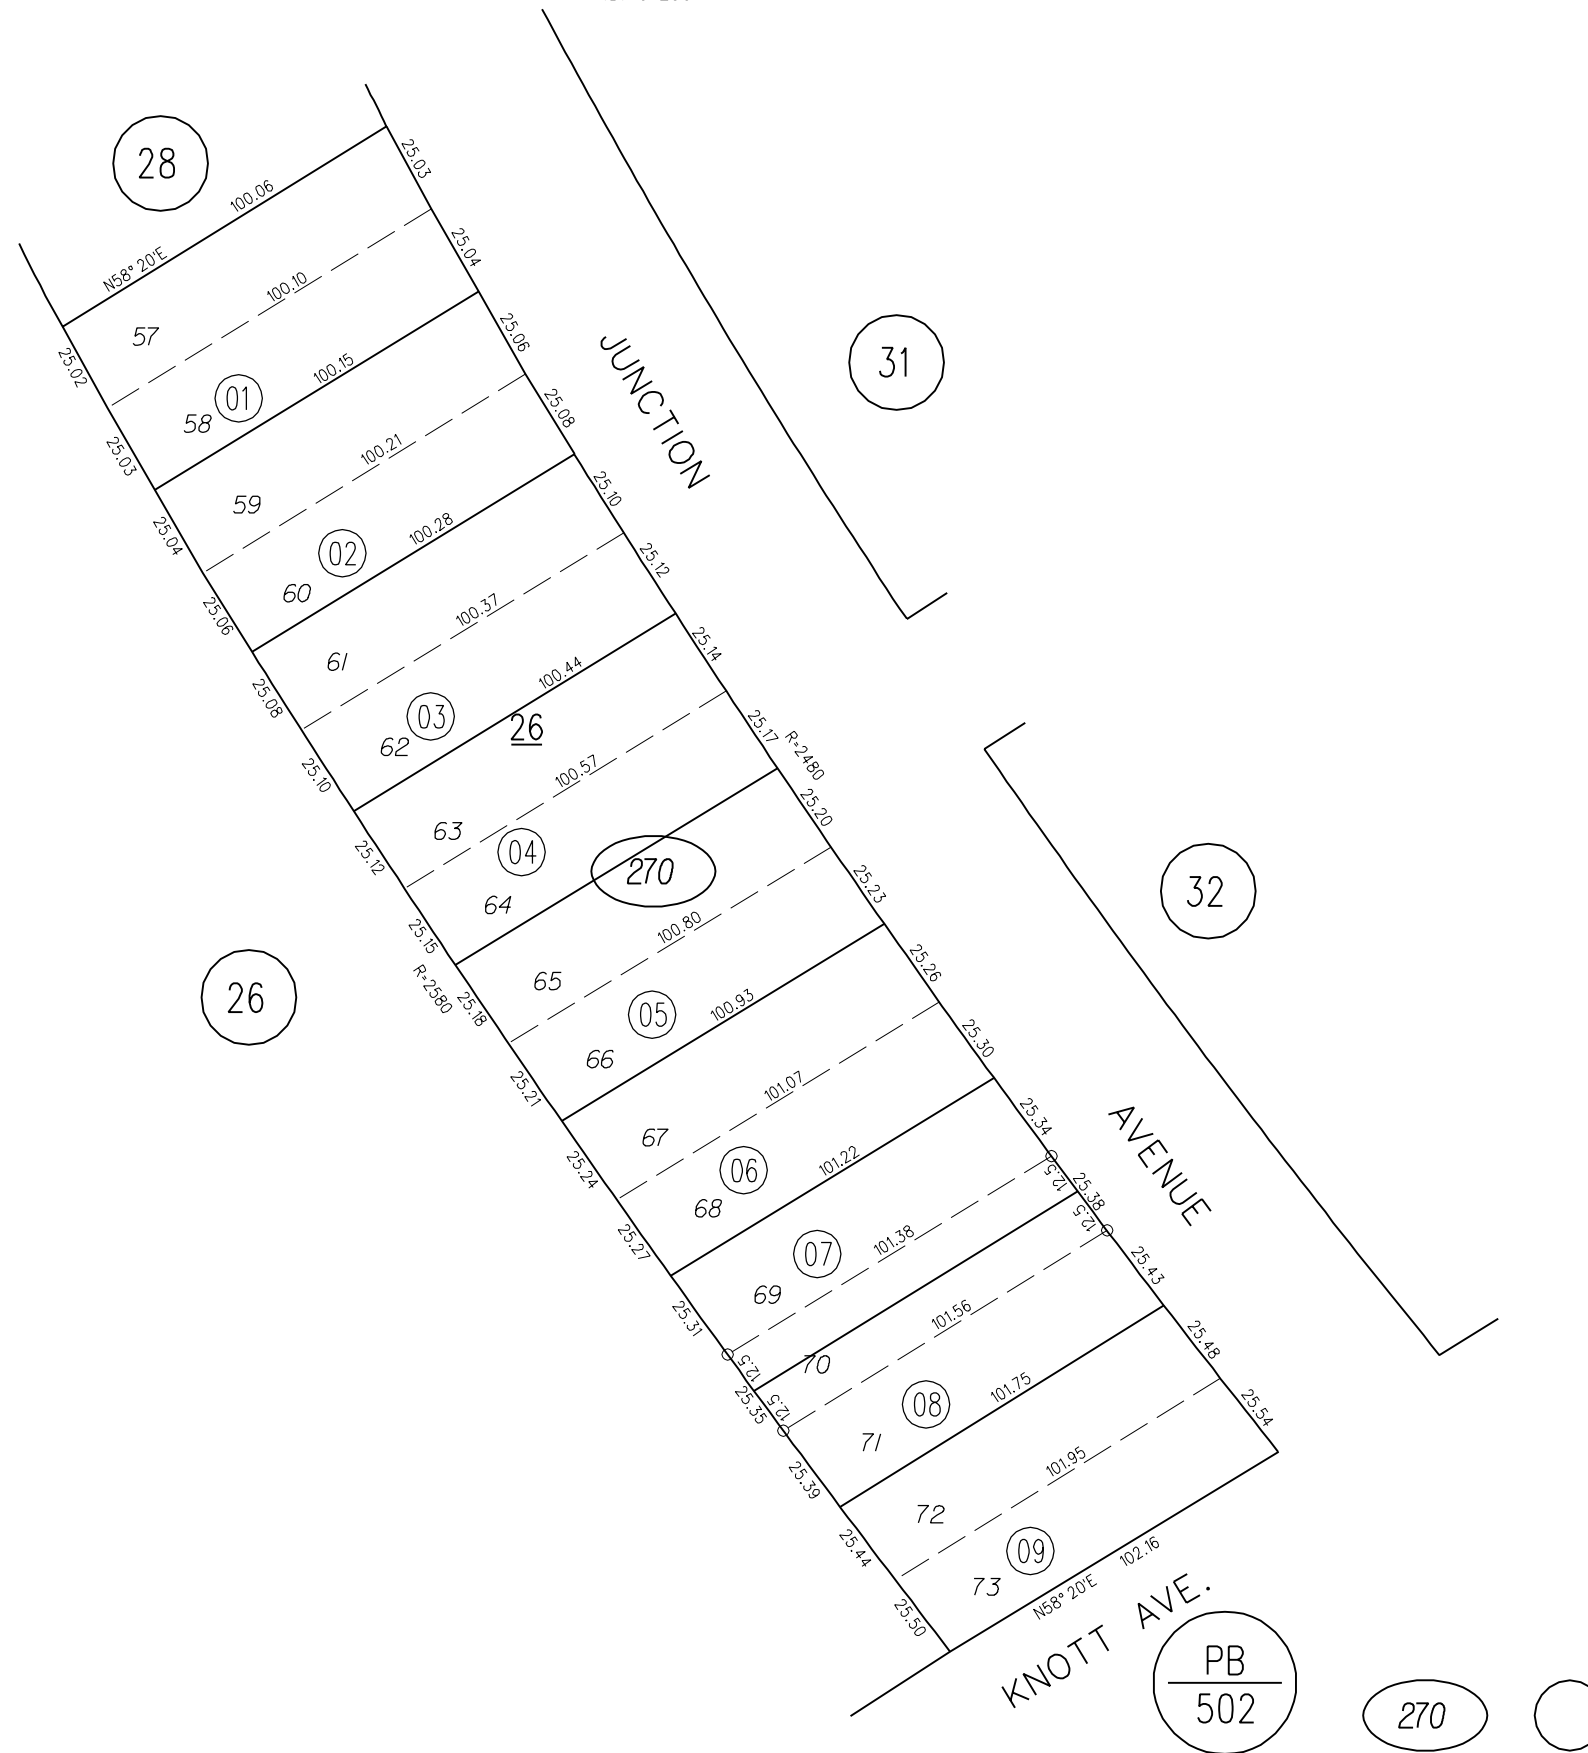

RICHMOND JUNCTION HEIGHTS

M.B. 10-230

NOTE: THIS MAP WAS PREPARED FOR ASSESSMENT PURPOSES ONLY. NO LIABILITY IS ASSUMED FOR THE ACCURACY OF THE INFORMATION DELINEATED HEREON.