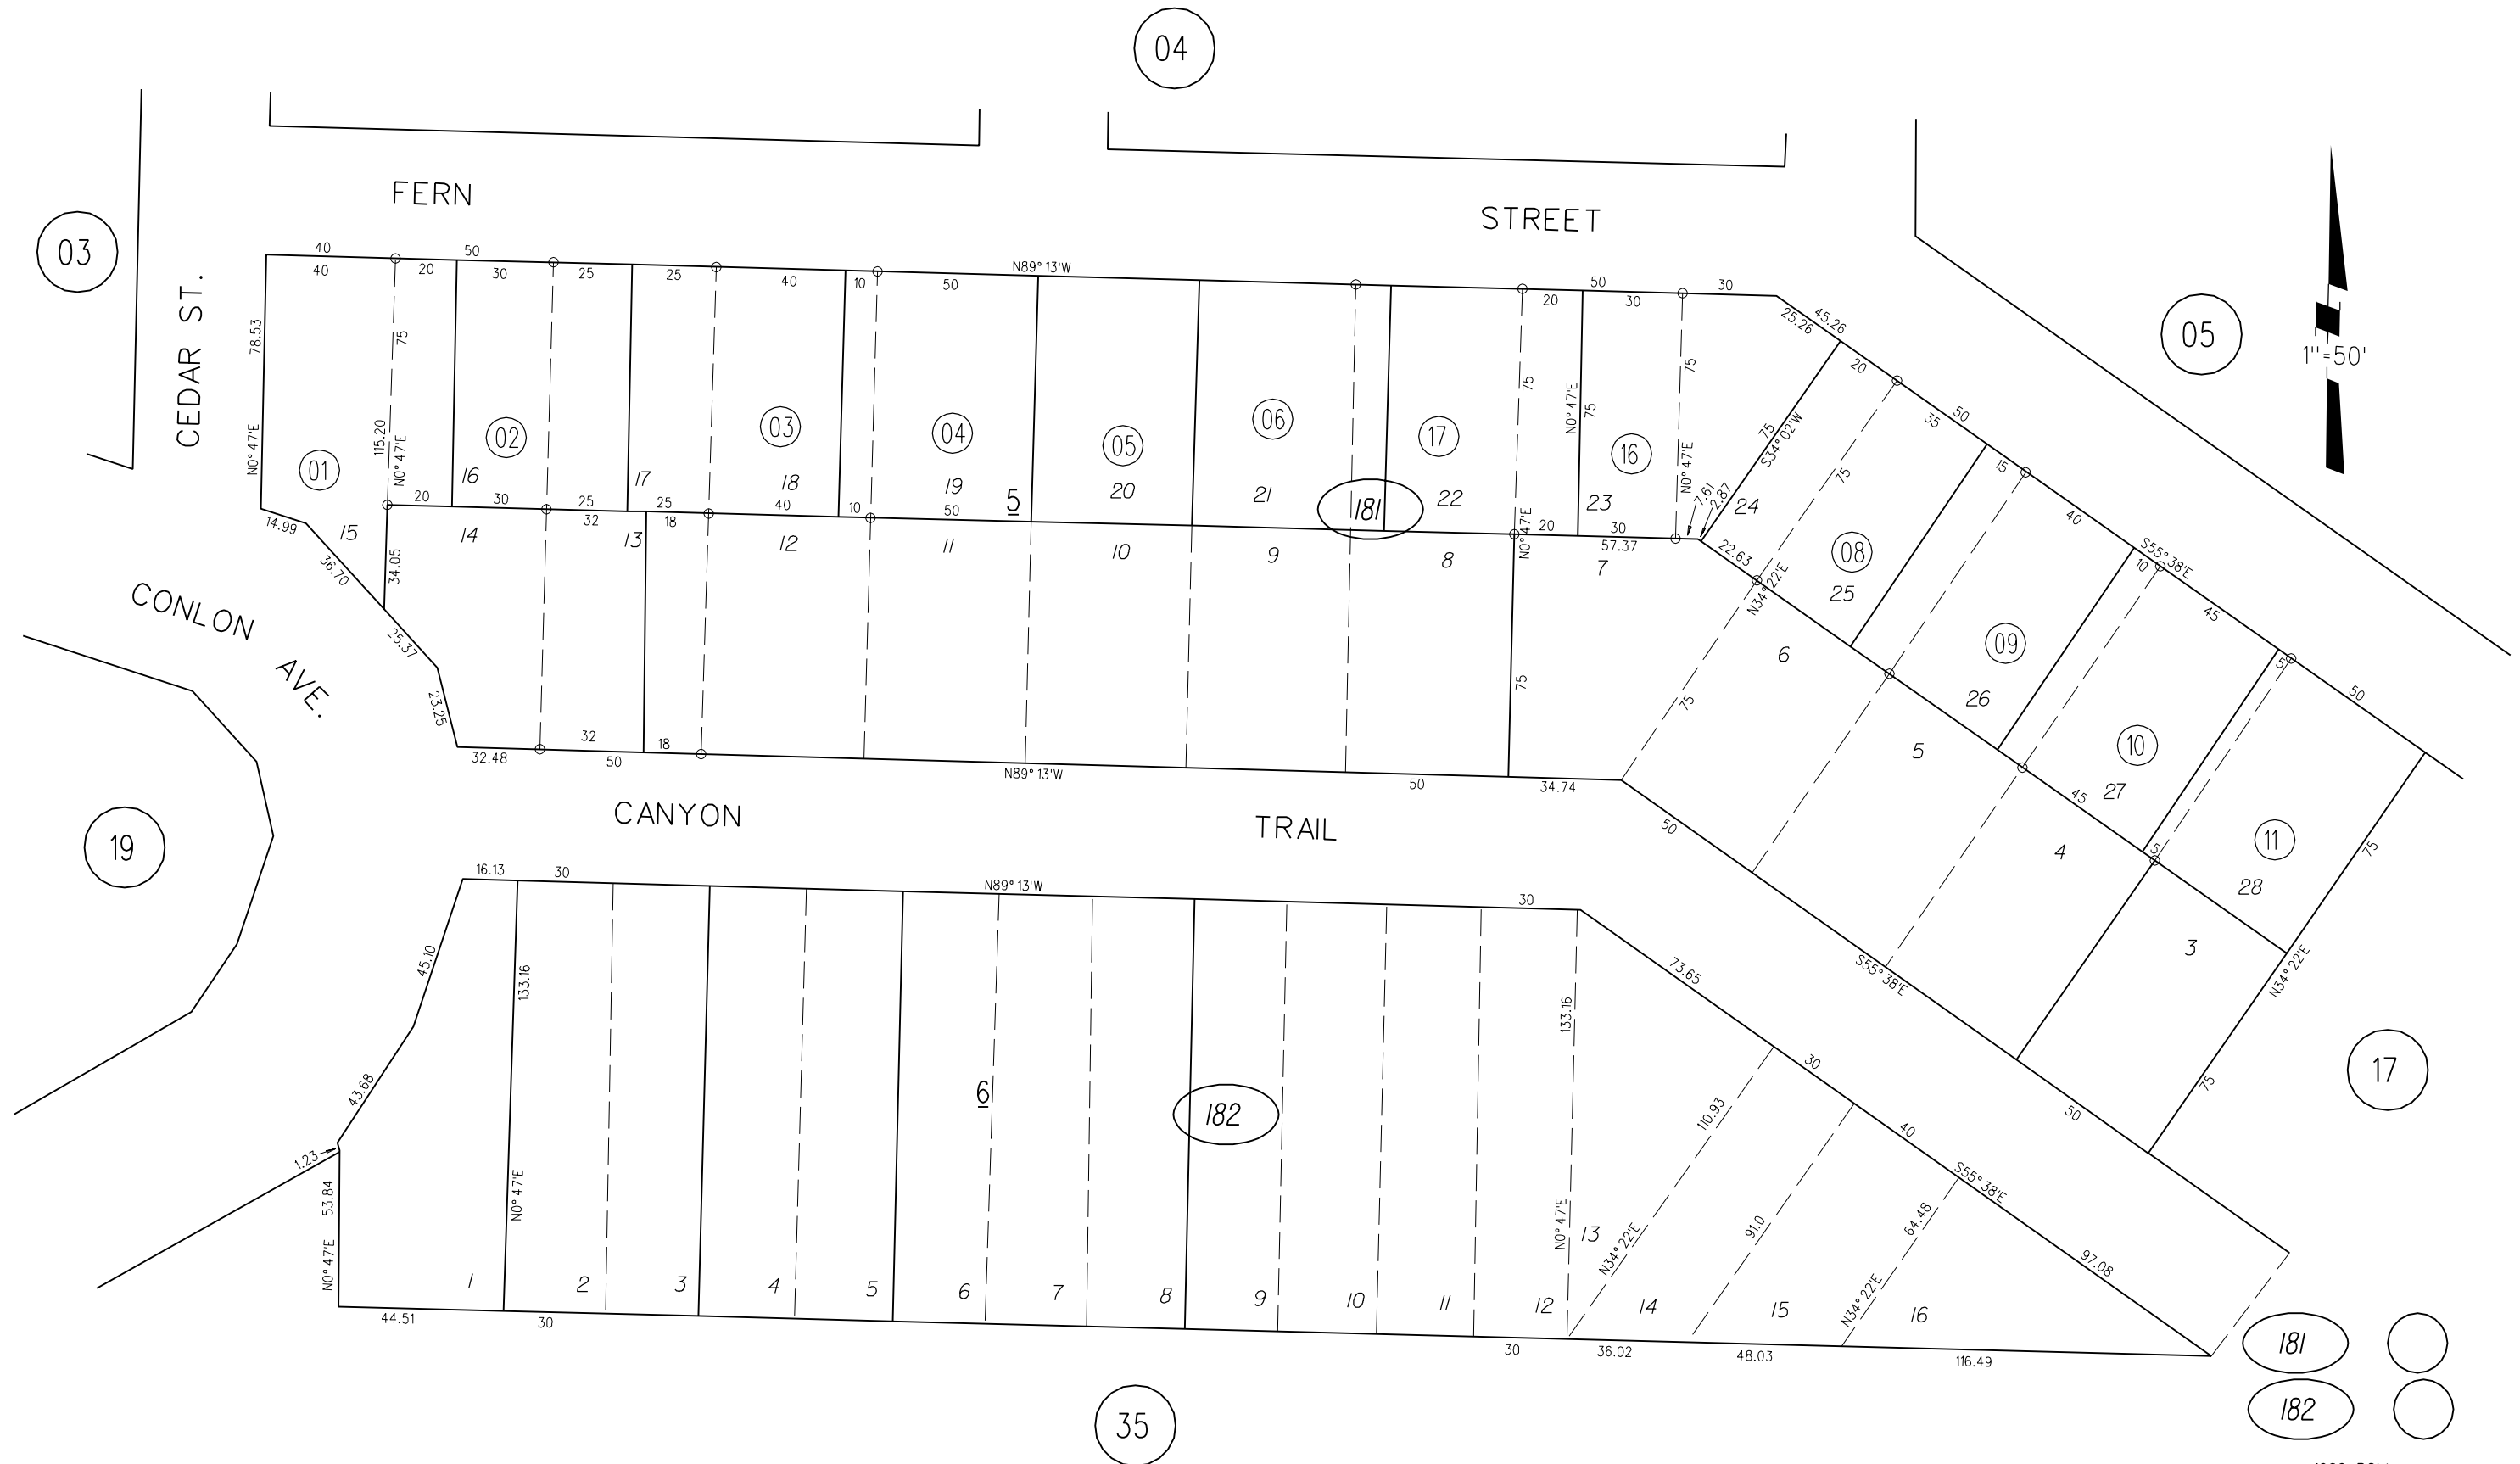

POR. BLOCK 5 & BLOCK 6 ALTA PUNTA TERRACE

M.B.7-168

TAX CODE AREA

1960 ROLL

ASSESSOR'S MAP

BOOK 501 PAGE 18

10-50 CONTRA COSTA COUNTY, CALIF.