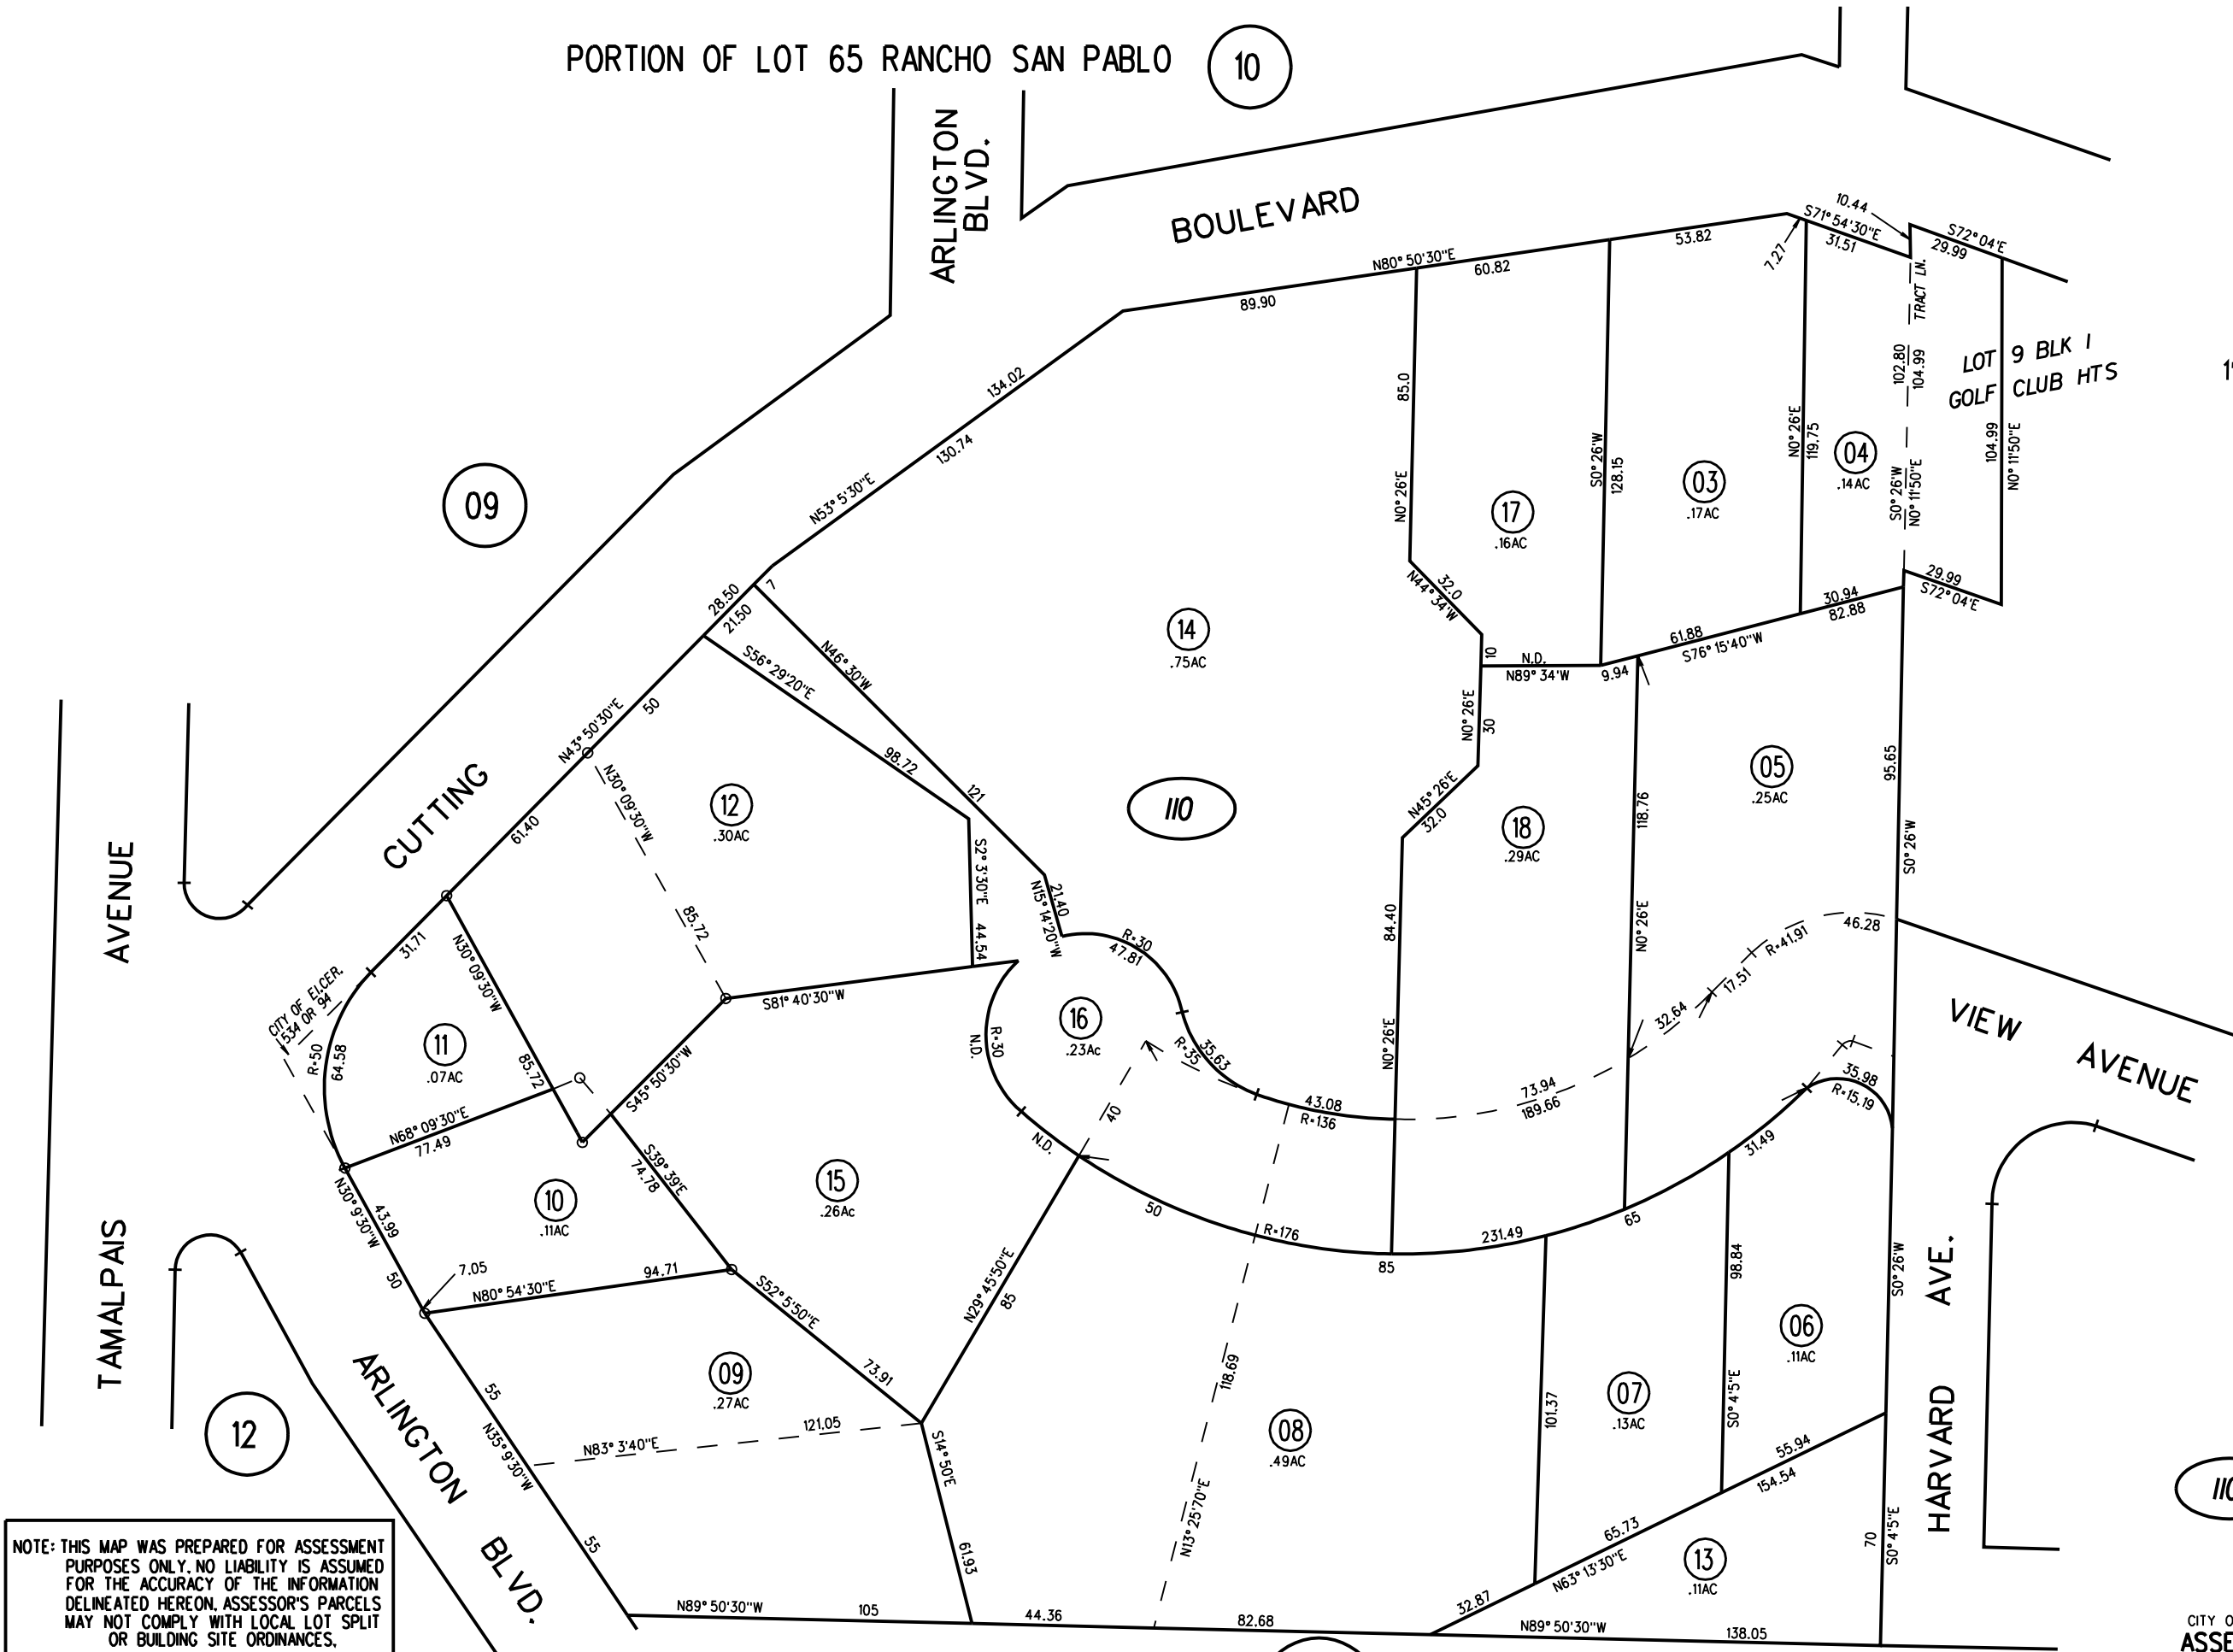

PORTION OF LOT 65 RANCHO SAN PABLO

10

P B
505

110
6/14/06

NOTE: THIS MAP WAS PREPARED FOR ASSESSMENT PURPOSES ONLY. NO LIABILITY IS ASSUMED FOR THE ACCURACY OF THE INFORMATION DELINEATED HEREON. ASSESSOR'S PARCELS MAY NOT COMPLY WITH LOCAL LOT SPLIT OR BUILDING SITE ORDINANCES.

PB
505