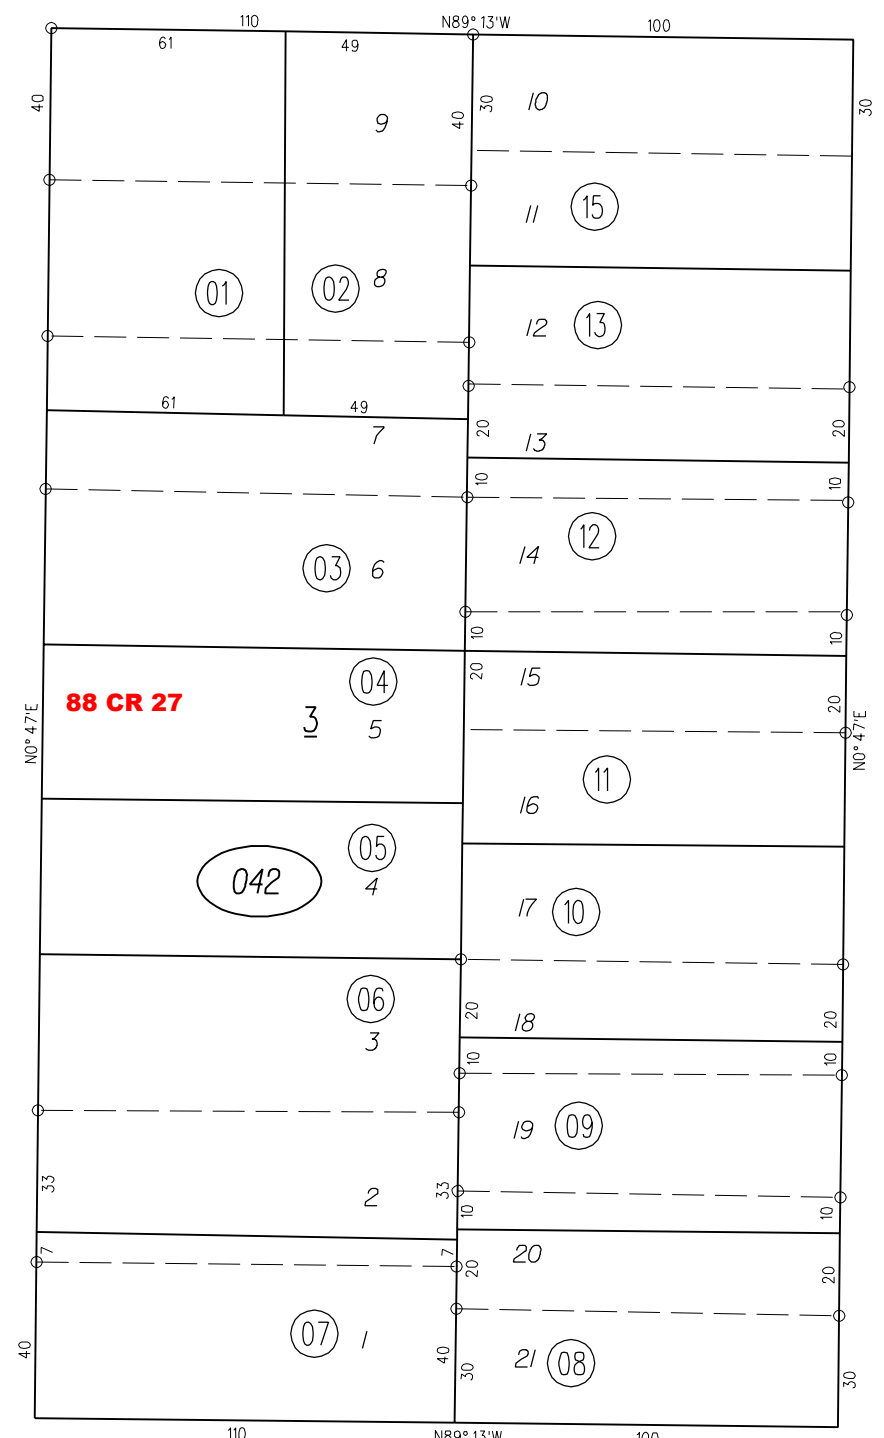

BLOCKS 2 & 3 ALTA PUNTA TERRACE

M.B. 7-168

P B
500

03

STREET
CEDAR

STREET
FERN

STREET
EDITH

STREET
GLORIA

05

NOTE: THIS MAP WAS PREPARED FOR ASSESSMENT PURPOSES ONLY. NO LIABILITY IS ASSUMED FOR THE ACCURACY OF THE INFORMATION DELINEATED HEREON.

18

041
042