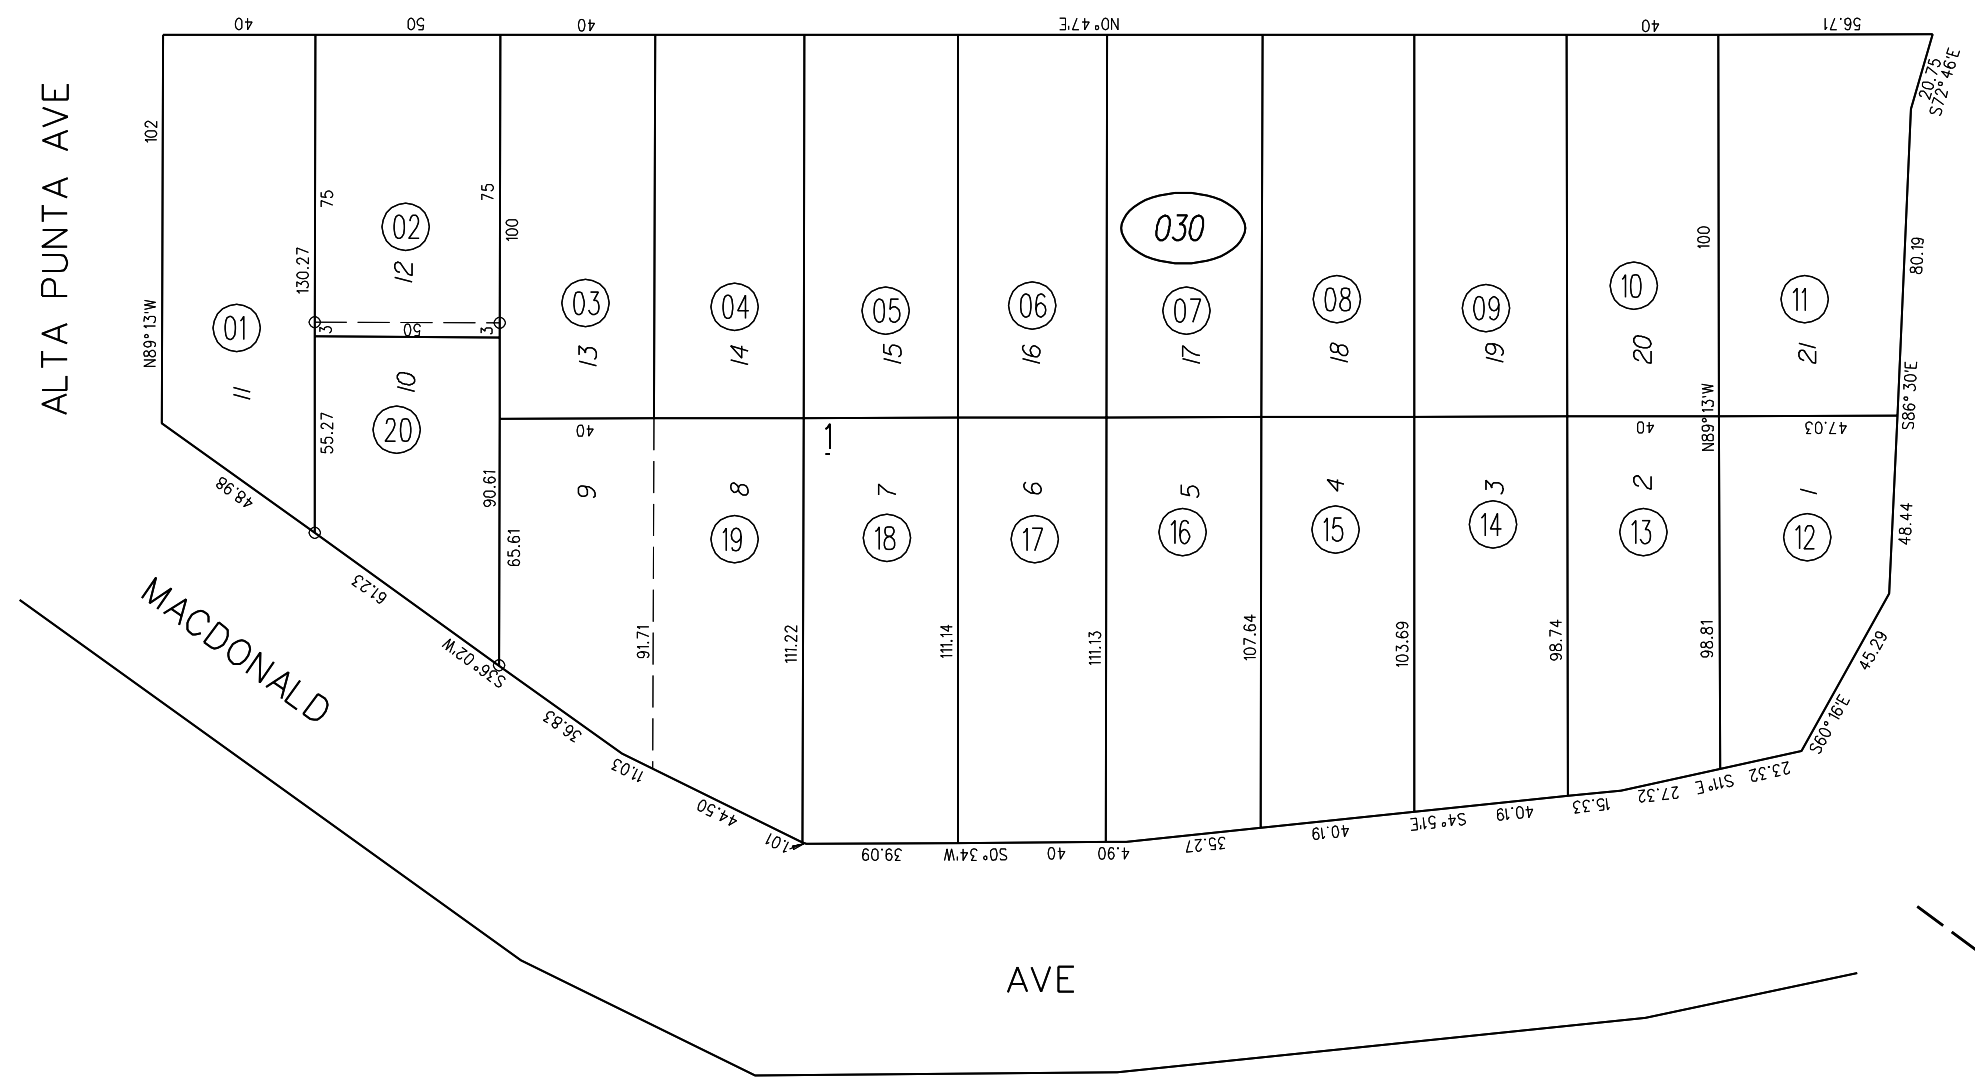

BLOCK No.1 ALTA PUNTA TERRACE

M.B. 7-168

04

18

CEDAR

STREET

ALTA PUNTA AVE

P B
500

19

02

030

0

NOTE: THIS MAP WAS PREPARED FOR ASSESSMENT PURPOSES ONLY. NO LIABILITY IS ASSUMED FOR THE ACCURACY OF THE INFORMATION DELINEATED HEREON.