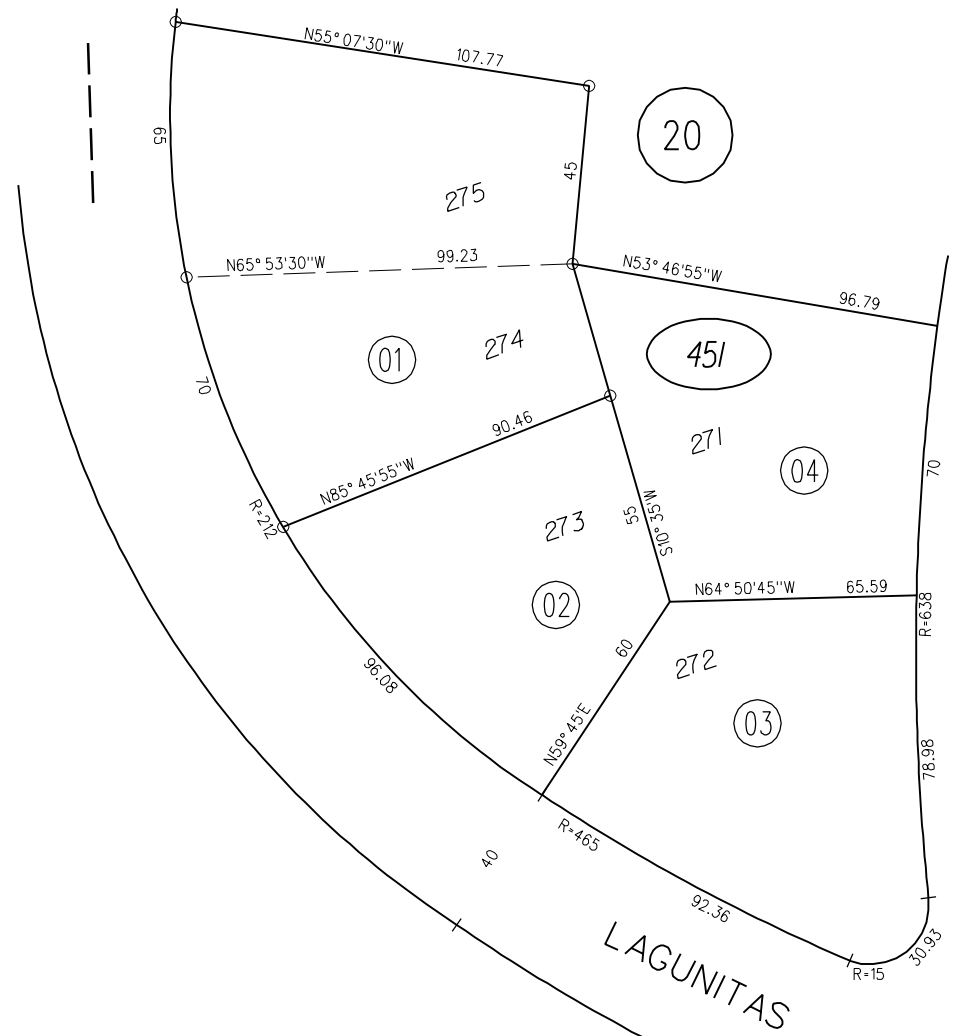

MIRA VISTA HIGHLANDS

M.B.19-509-511

TAMALPAIS

ARLINGTON

43

LAGUNITAS

AVE.

47

BLVD.

P.B.  
501

NOTE: THIS MAP WAS PREPARED FOR ASSESSMENT PURPOSES ONLY. NO LIABILITY IS ASSUMED FOR THE ACCURACY OF THE INFORMATION DELINEATED HEREON.