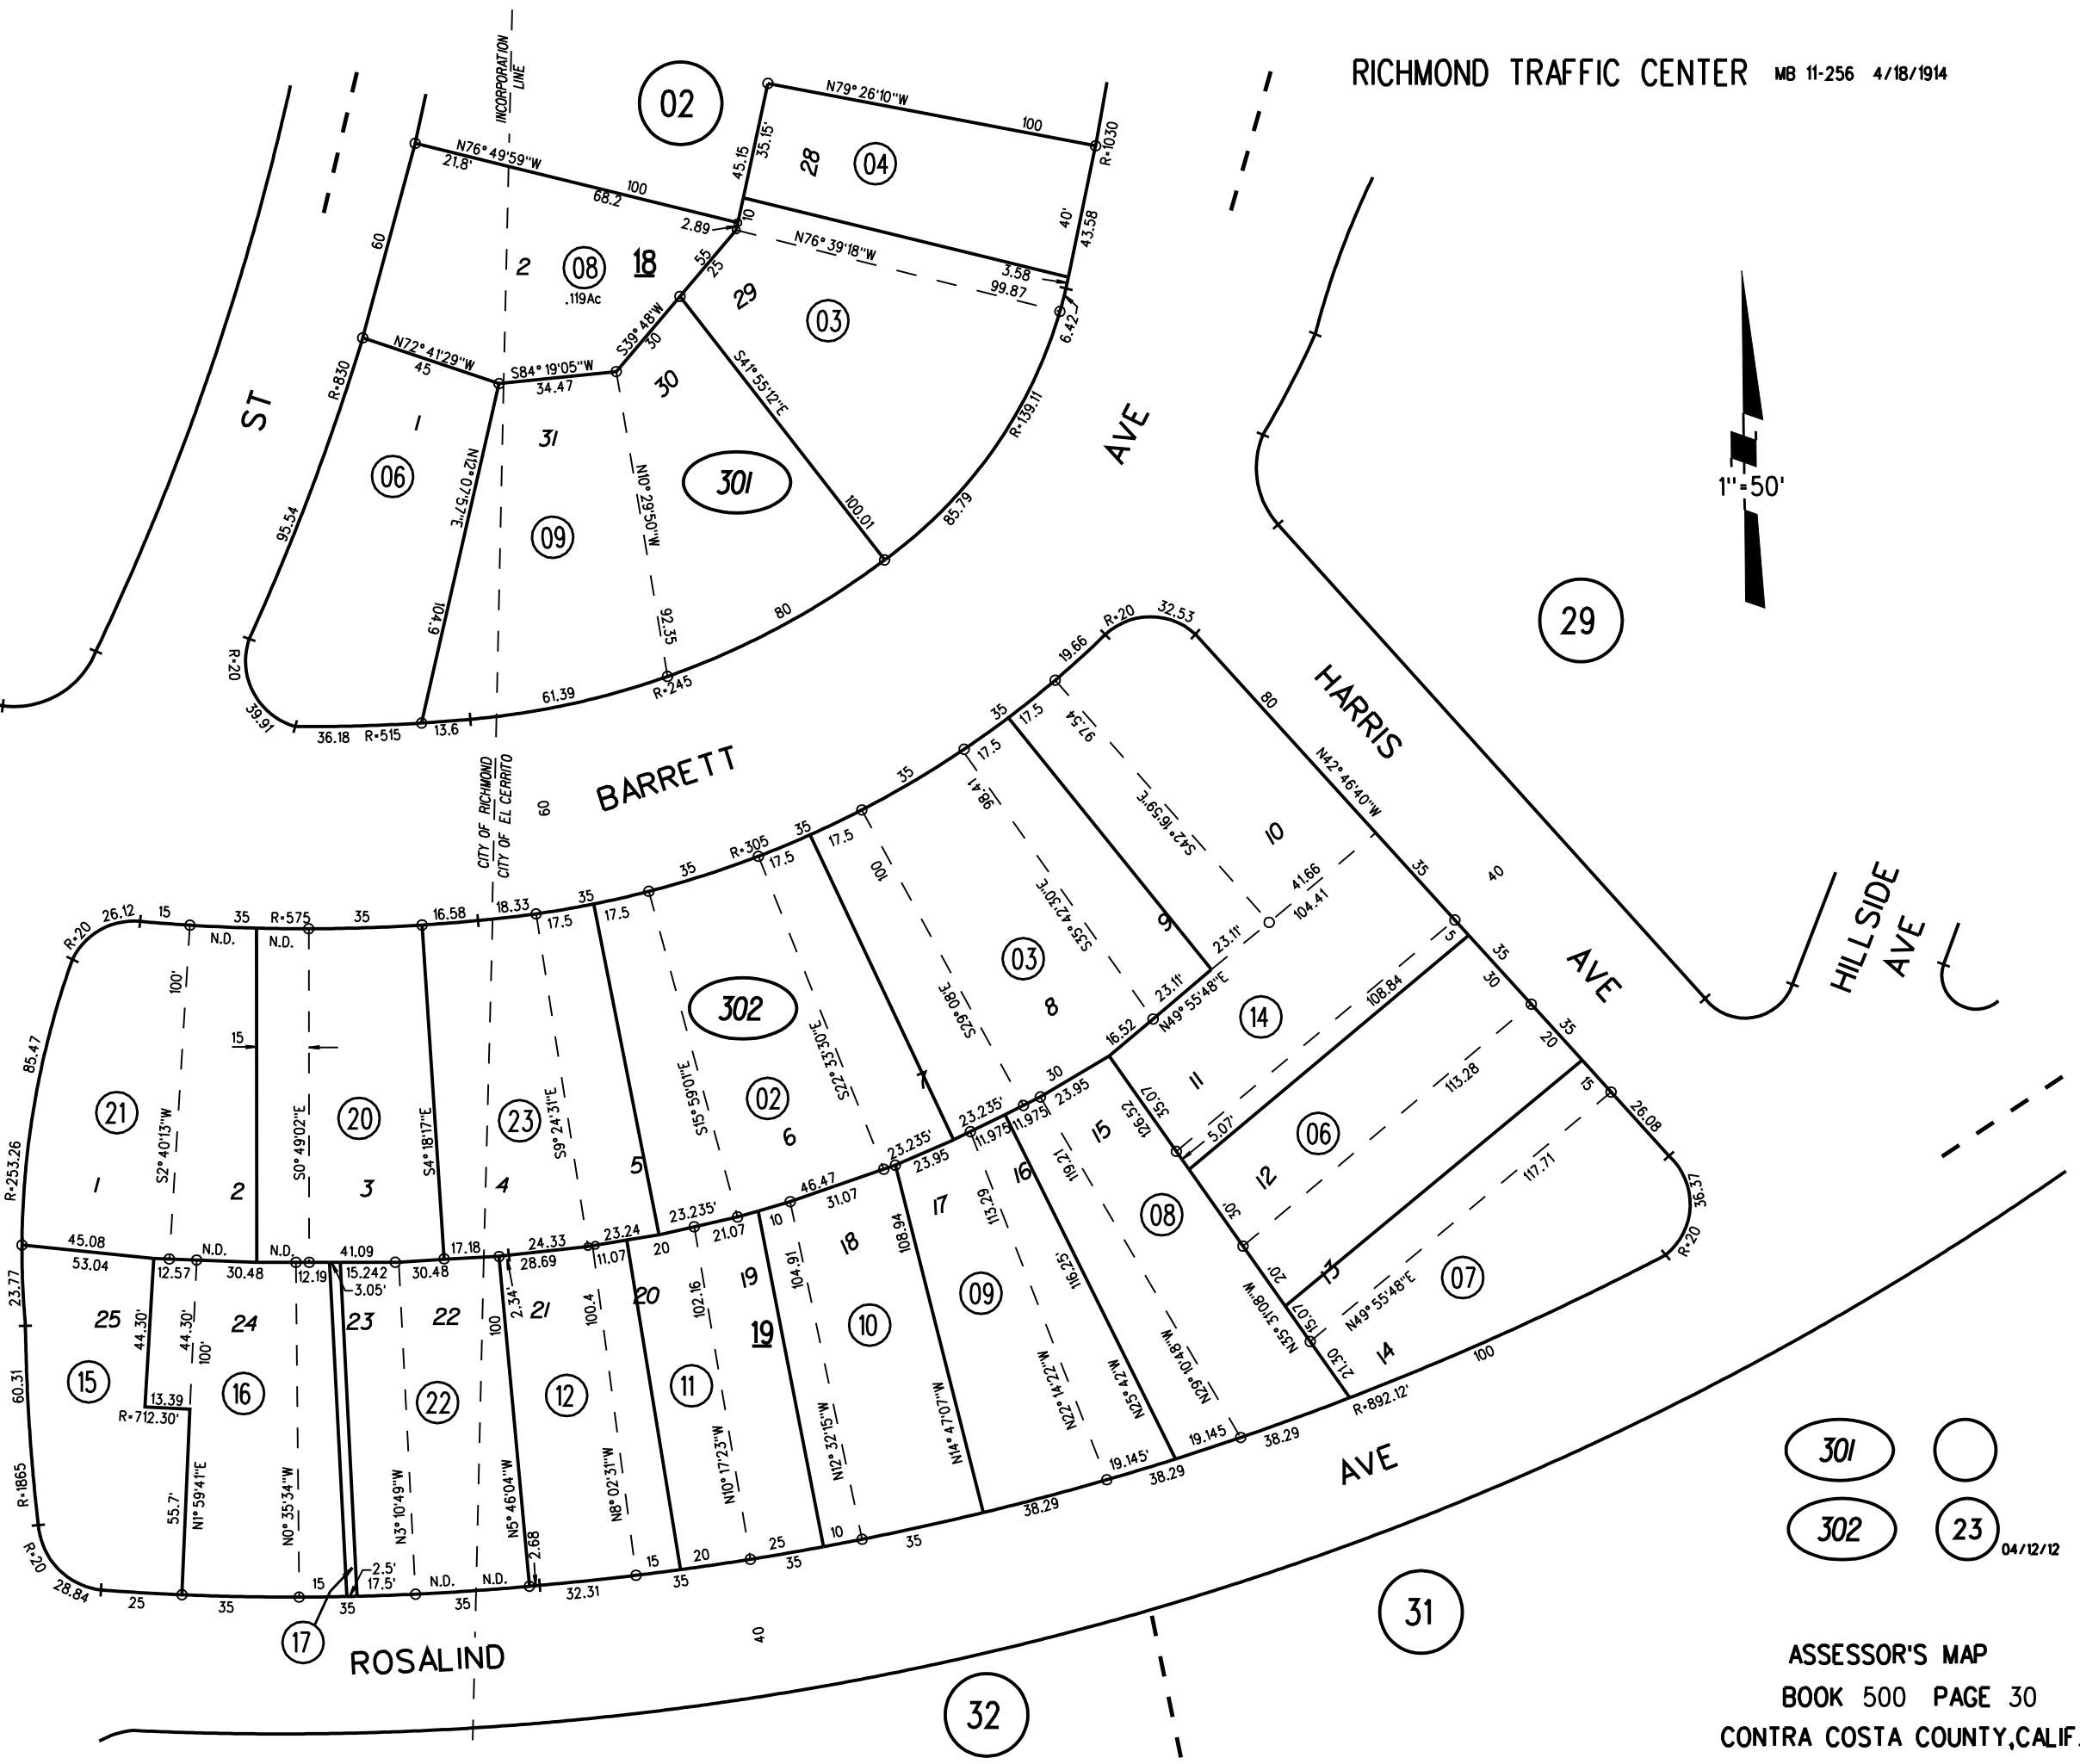

P.B.
519

CARLSTON

ST

BARRETT

AVE

HARRIS

AVE

HILLSIDE
AVE

ROSALIND

NOTE: THIS MAP WAS PREPARED FOR ASSESSMENT PURPOSES ONLY. NO LIABILITY IS ASSUMED FOR THE ACCURACY OF THE INFORMATION DELINEATED HEREON. ASSESSOR'S PARCELS MAY NOT COMPLY WITH LOCAL LOT SPLIT OR BUILDING SITE ORDINANCES.

301
302
23 04/12/12