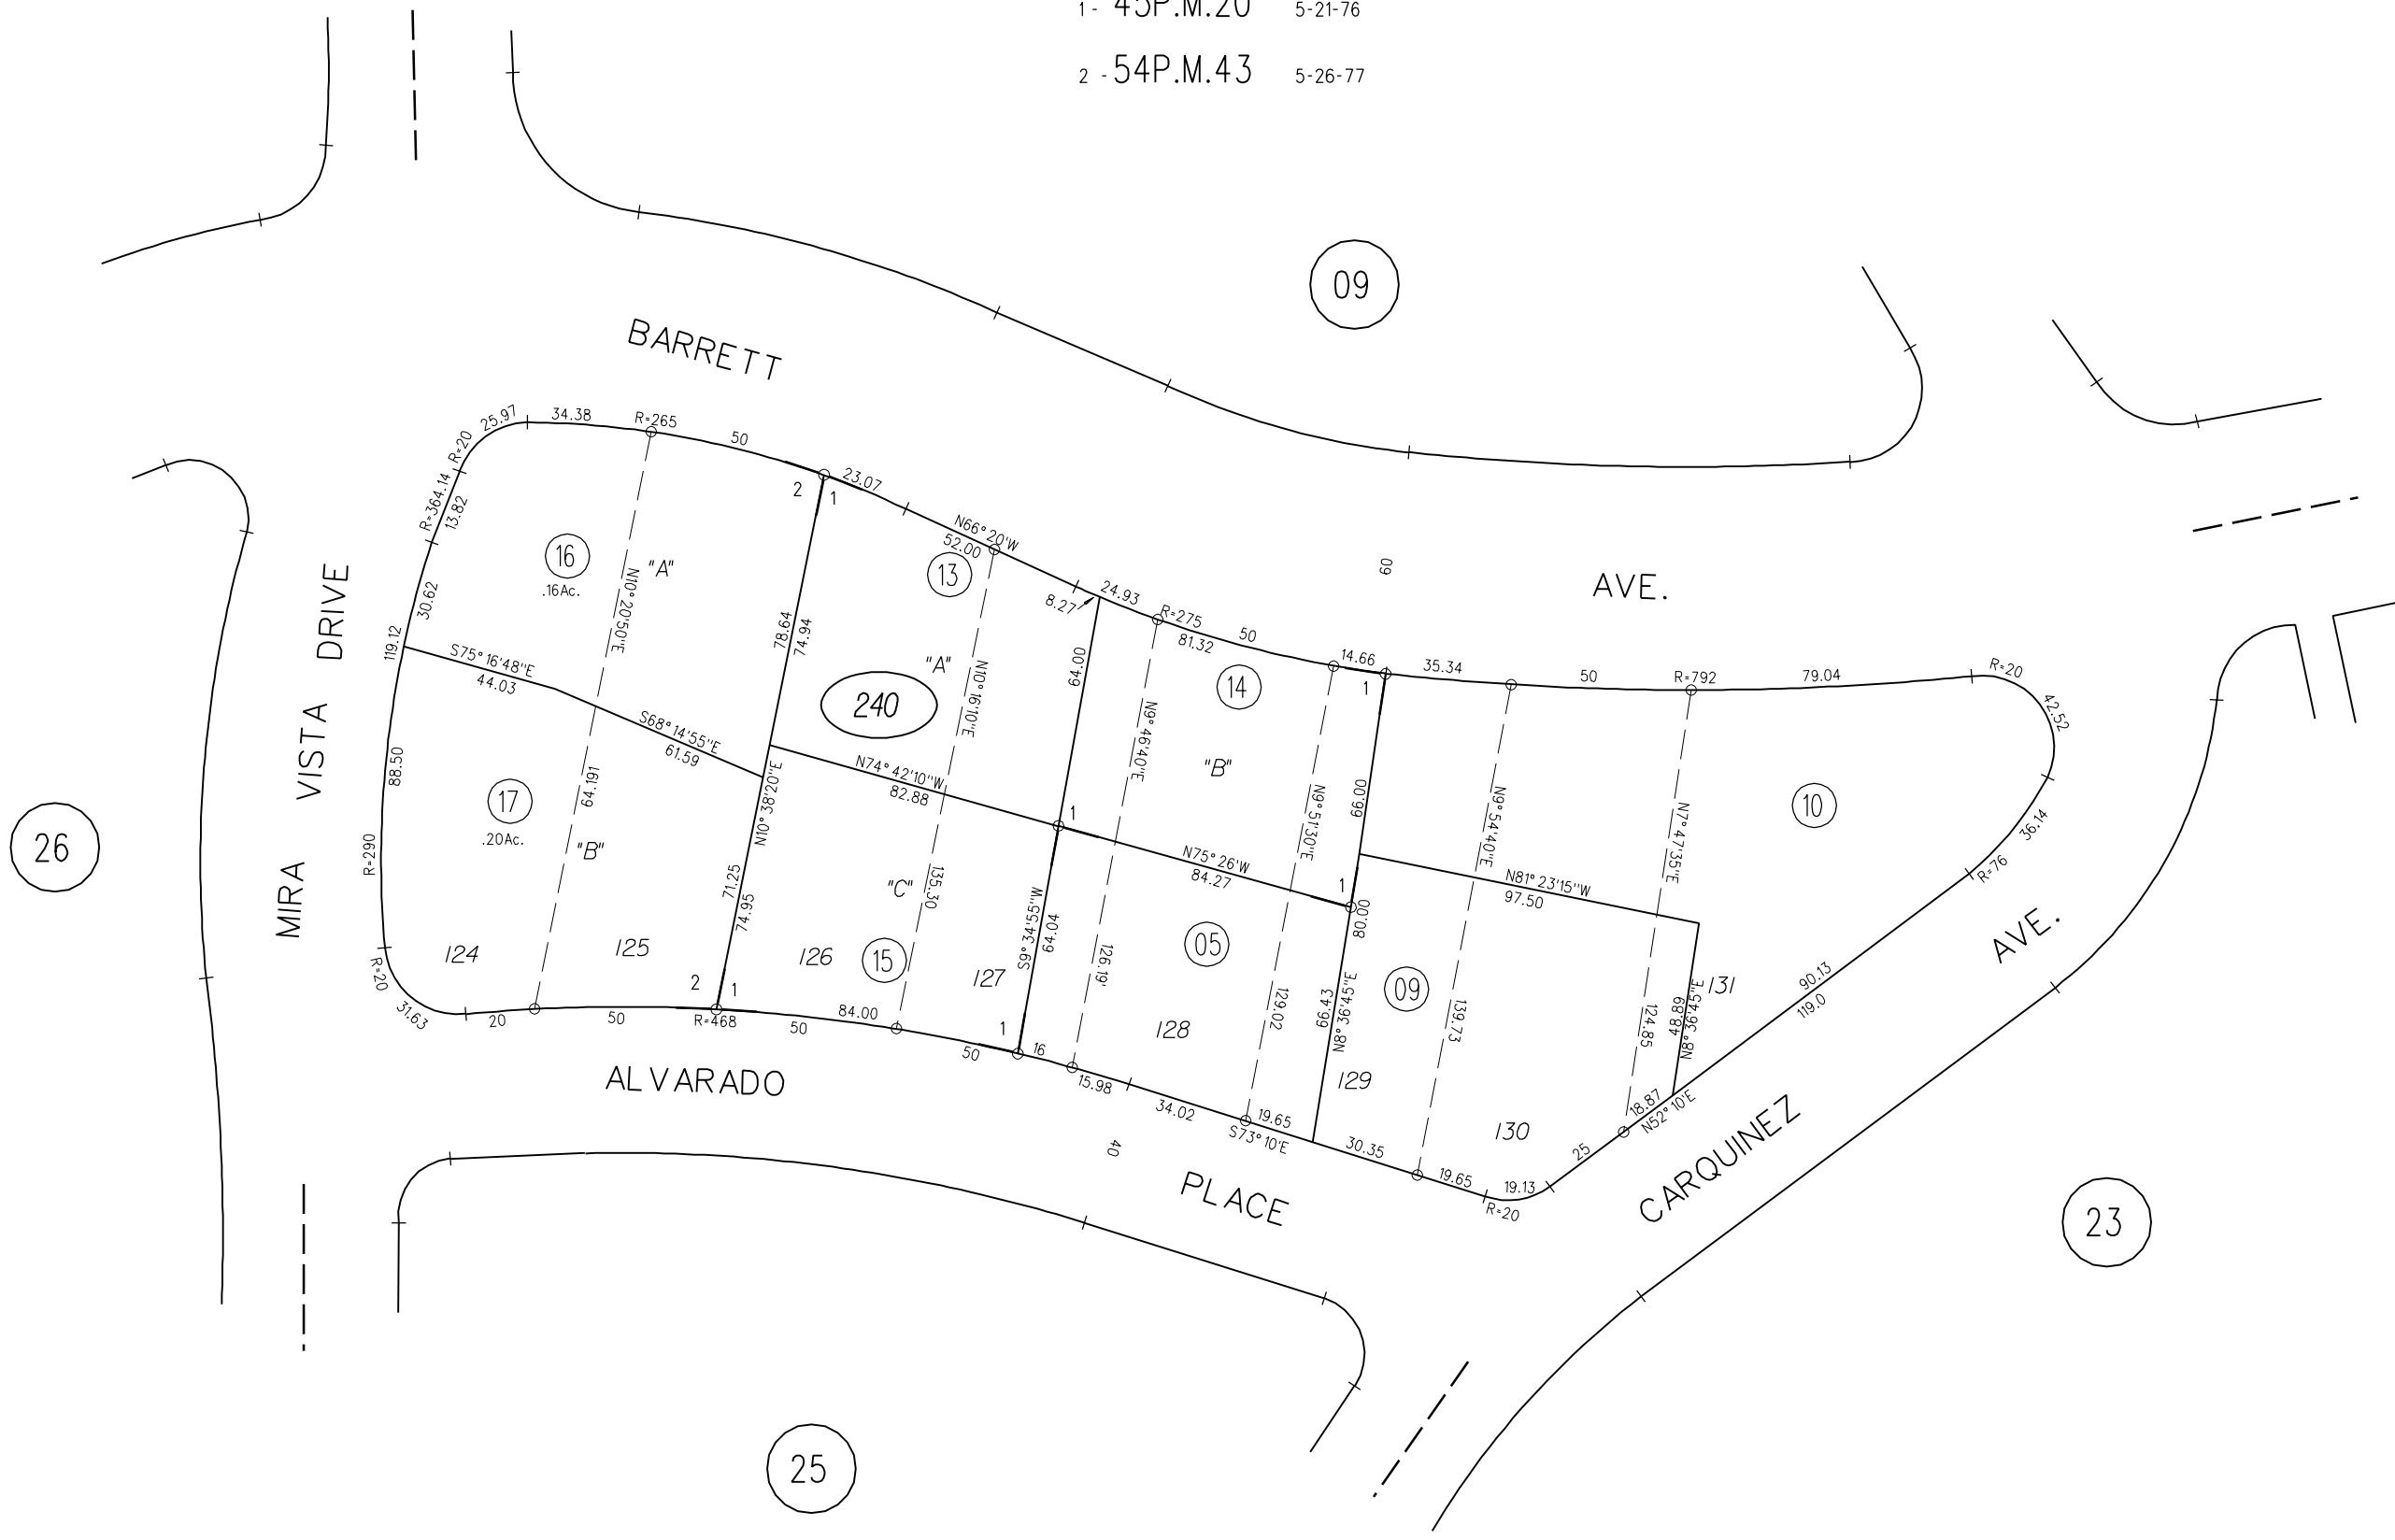

MIRA VISTA HIGHLANDS

M.B. 19-509-511

1 - 45P.M.20 5-21-76

2 - 54P.M.43 5-26-77

26

09

25

23

240

○

NOTE: THIS MAP WAS PREPARED FOR ASSESSMENT PURPOSES ONLY. NO LIABILITY IS ASSUMED FOR THE ACCURACY OF THE INFORMATION DELINEATED HEREON.