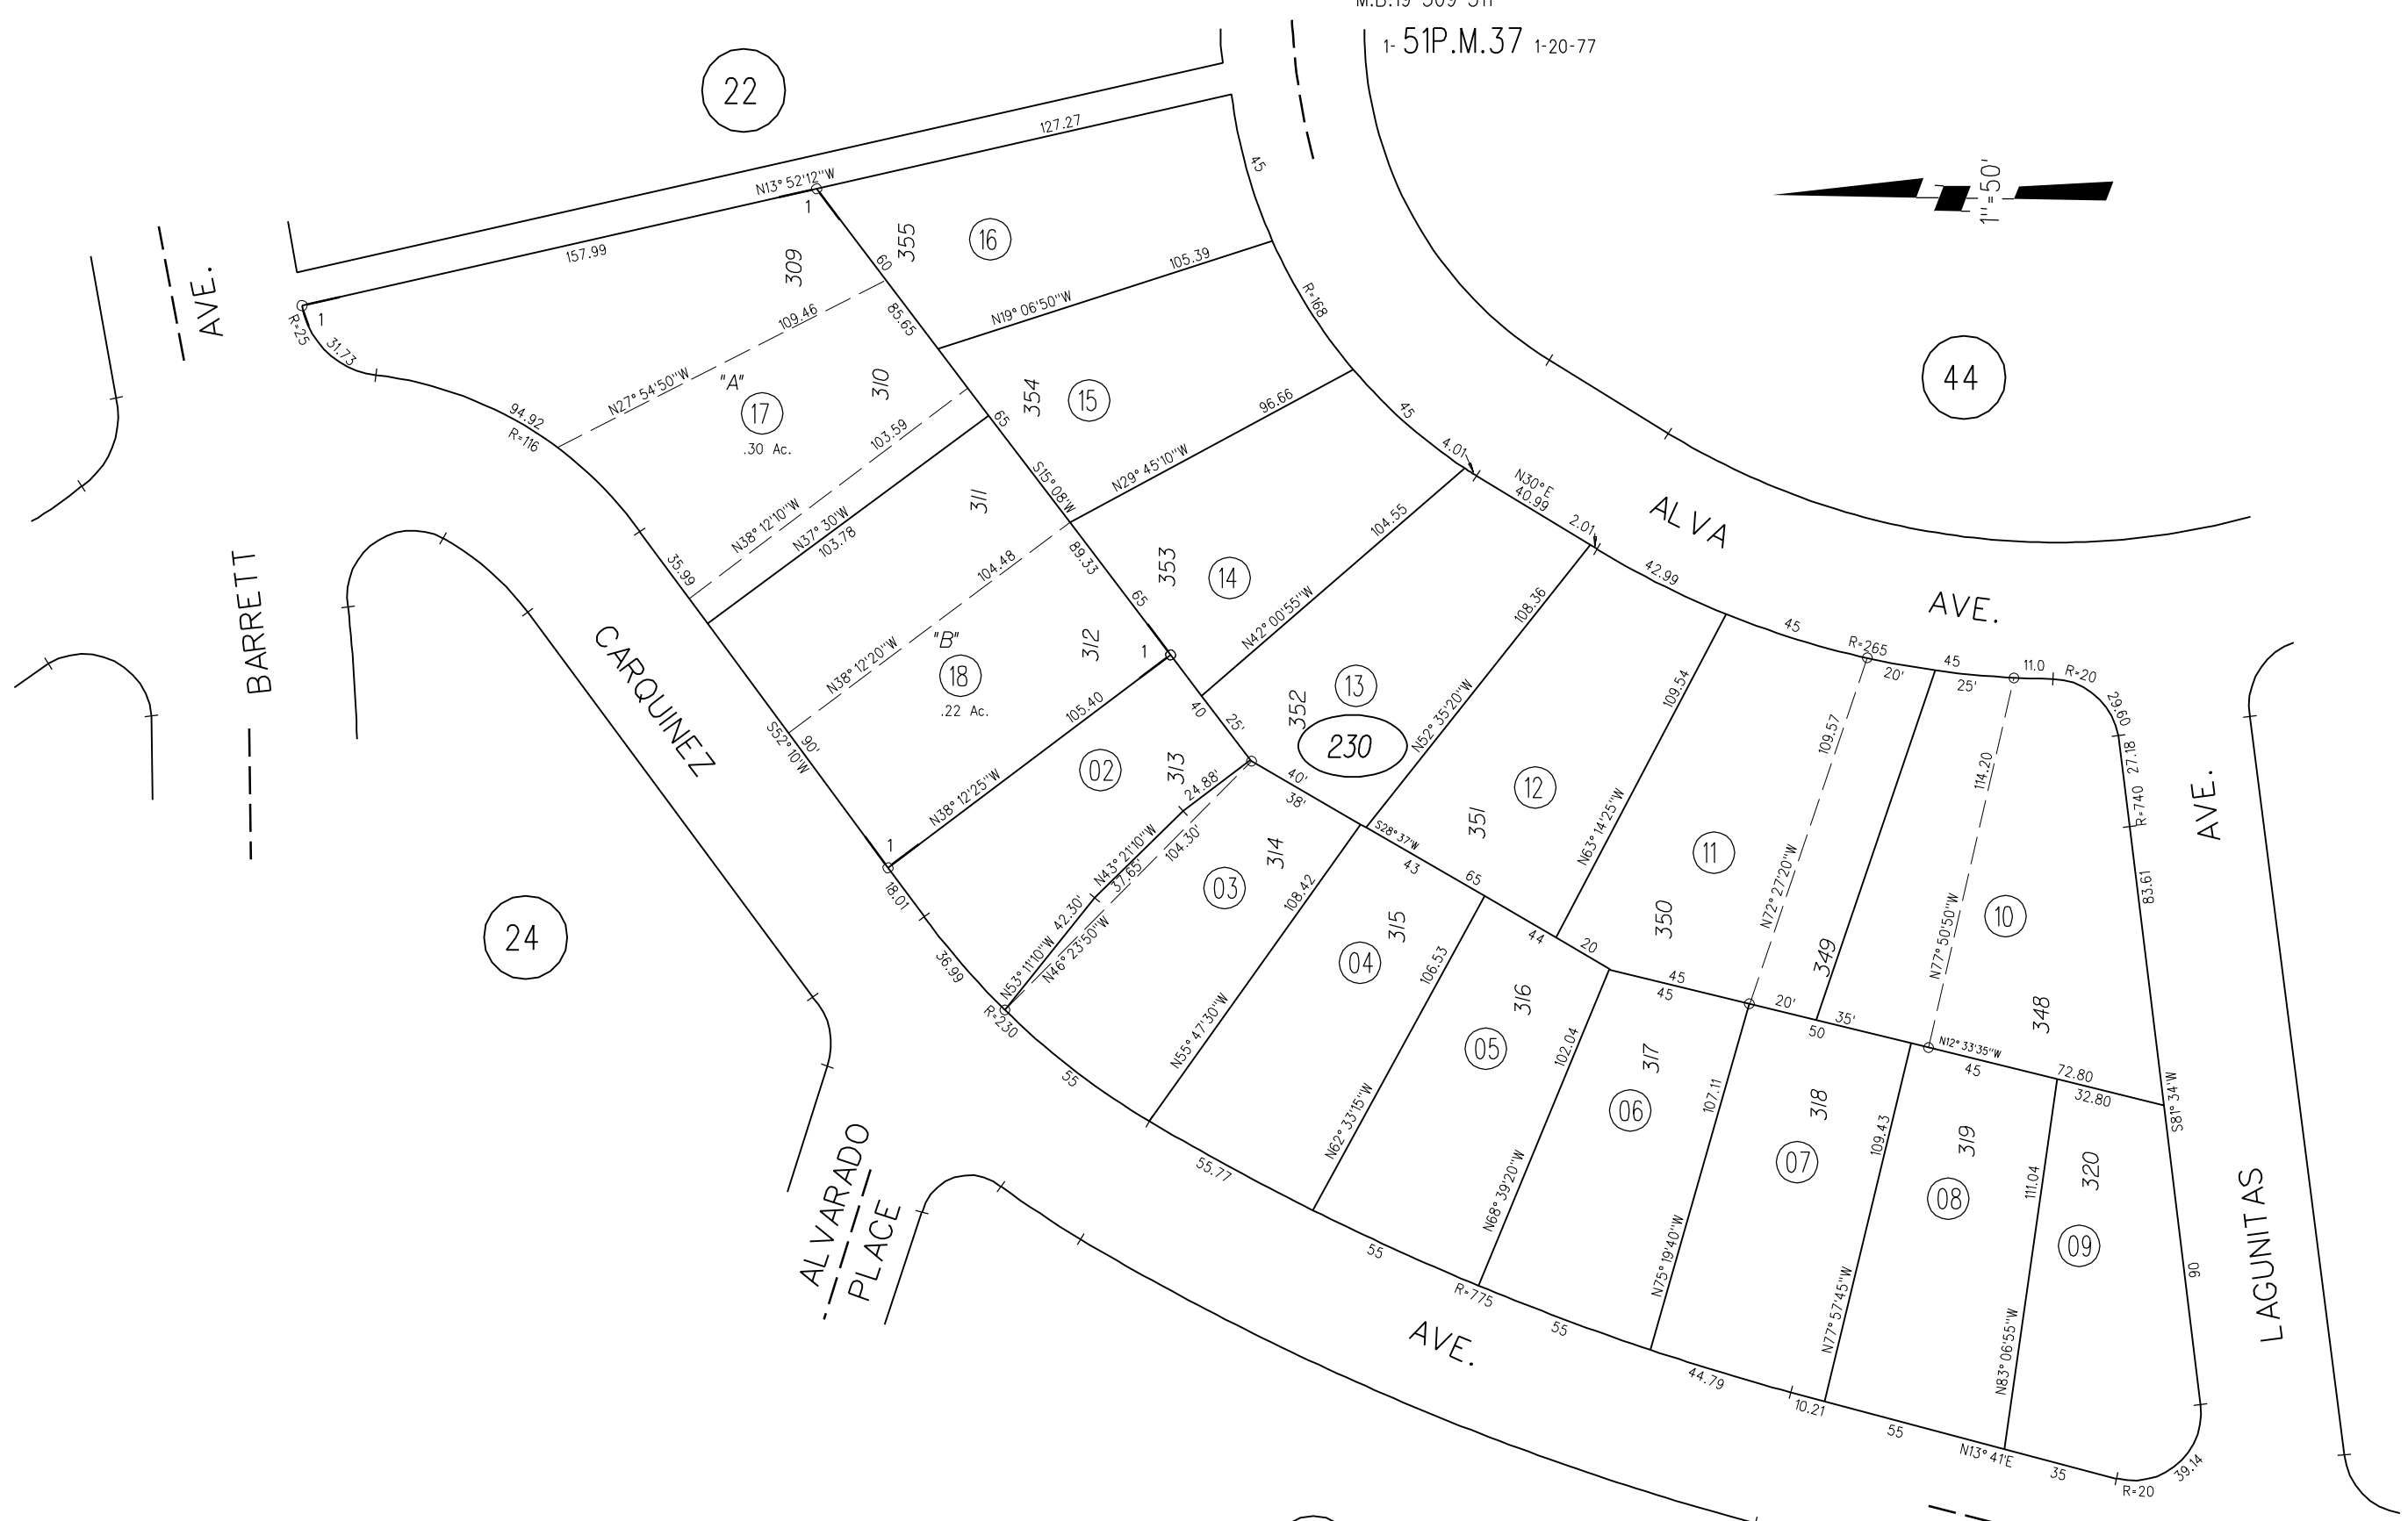

MIRA VISTA HIGHLANDS
M.B.19-509-511

1-51P.M.37 1-20-77

NOTE: THIS MAP WAS PREPARED FOR ASSESSMENT PURPOSES ONLY. NO LIABILITY IS ASSUMED FOR THE ACCURACY OF THE INFORMATION DELINEATED HEREON.