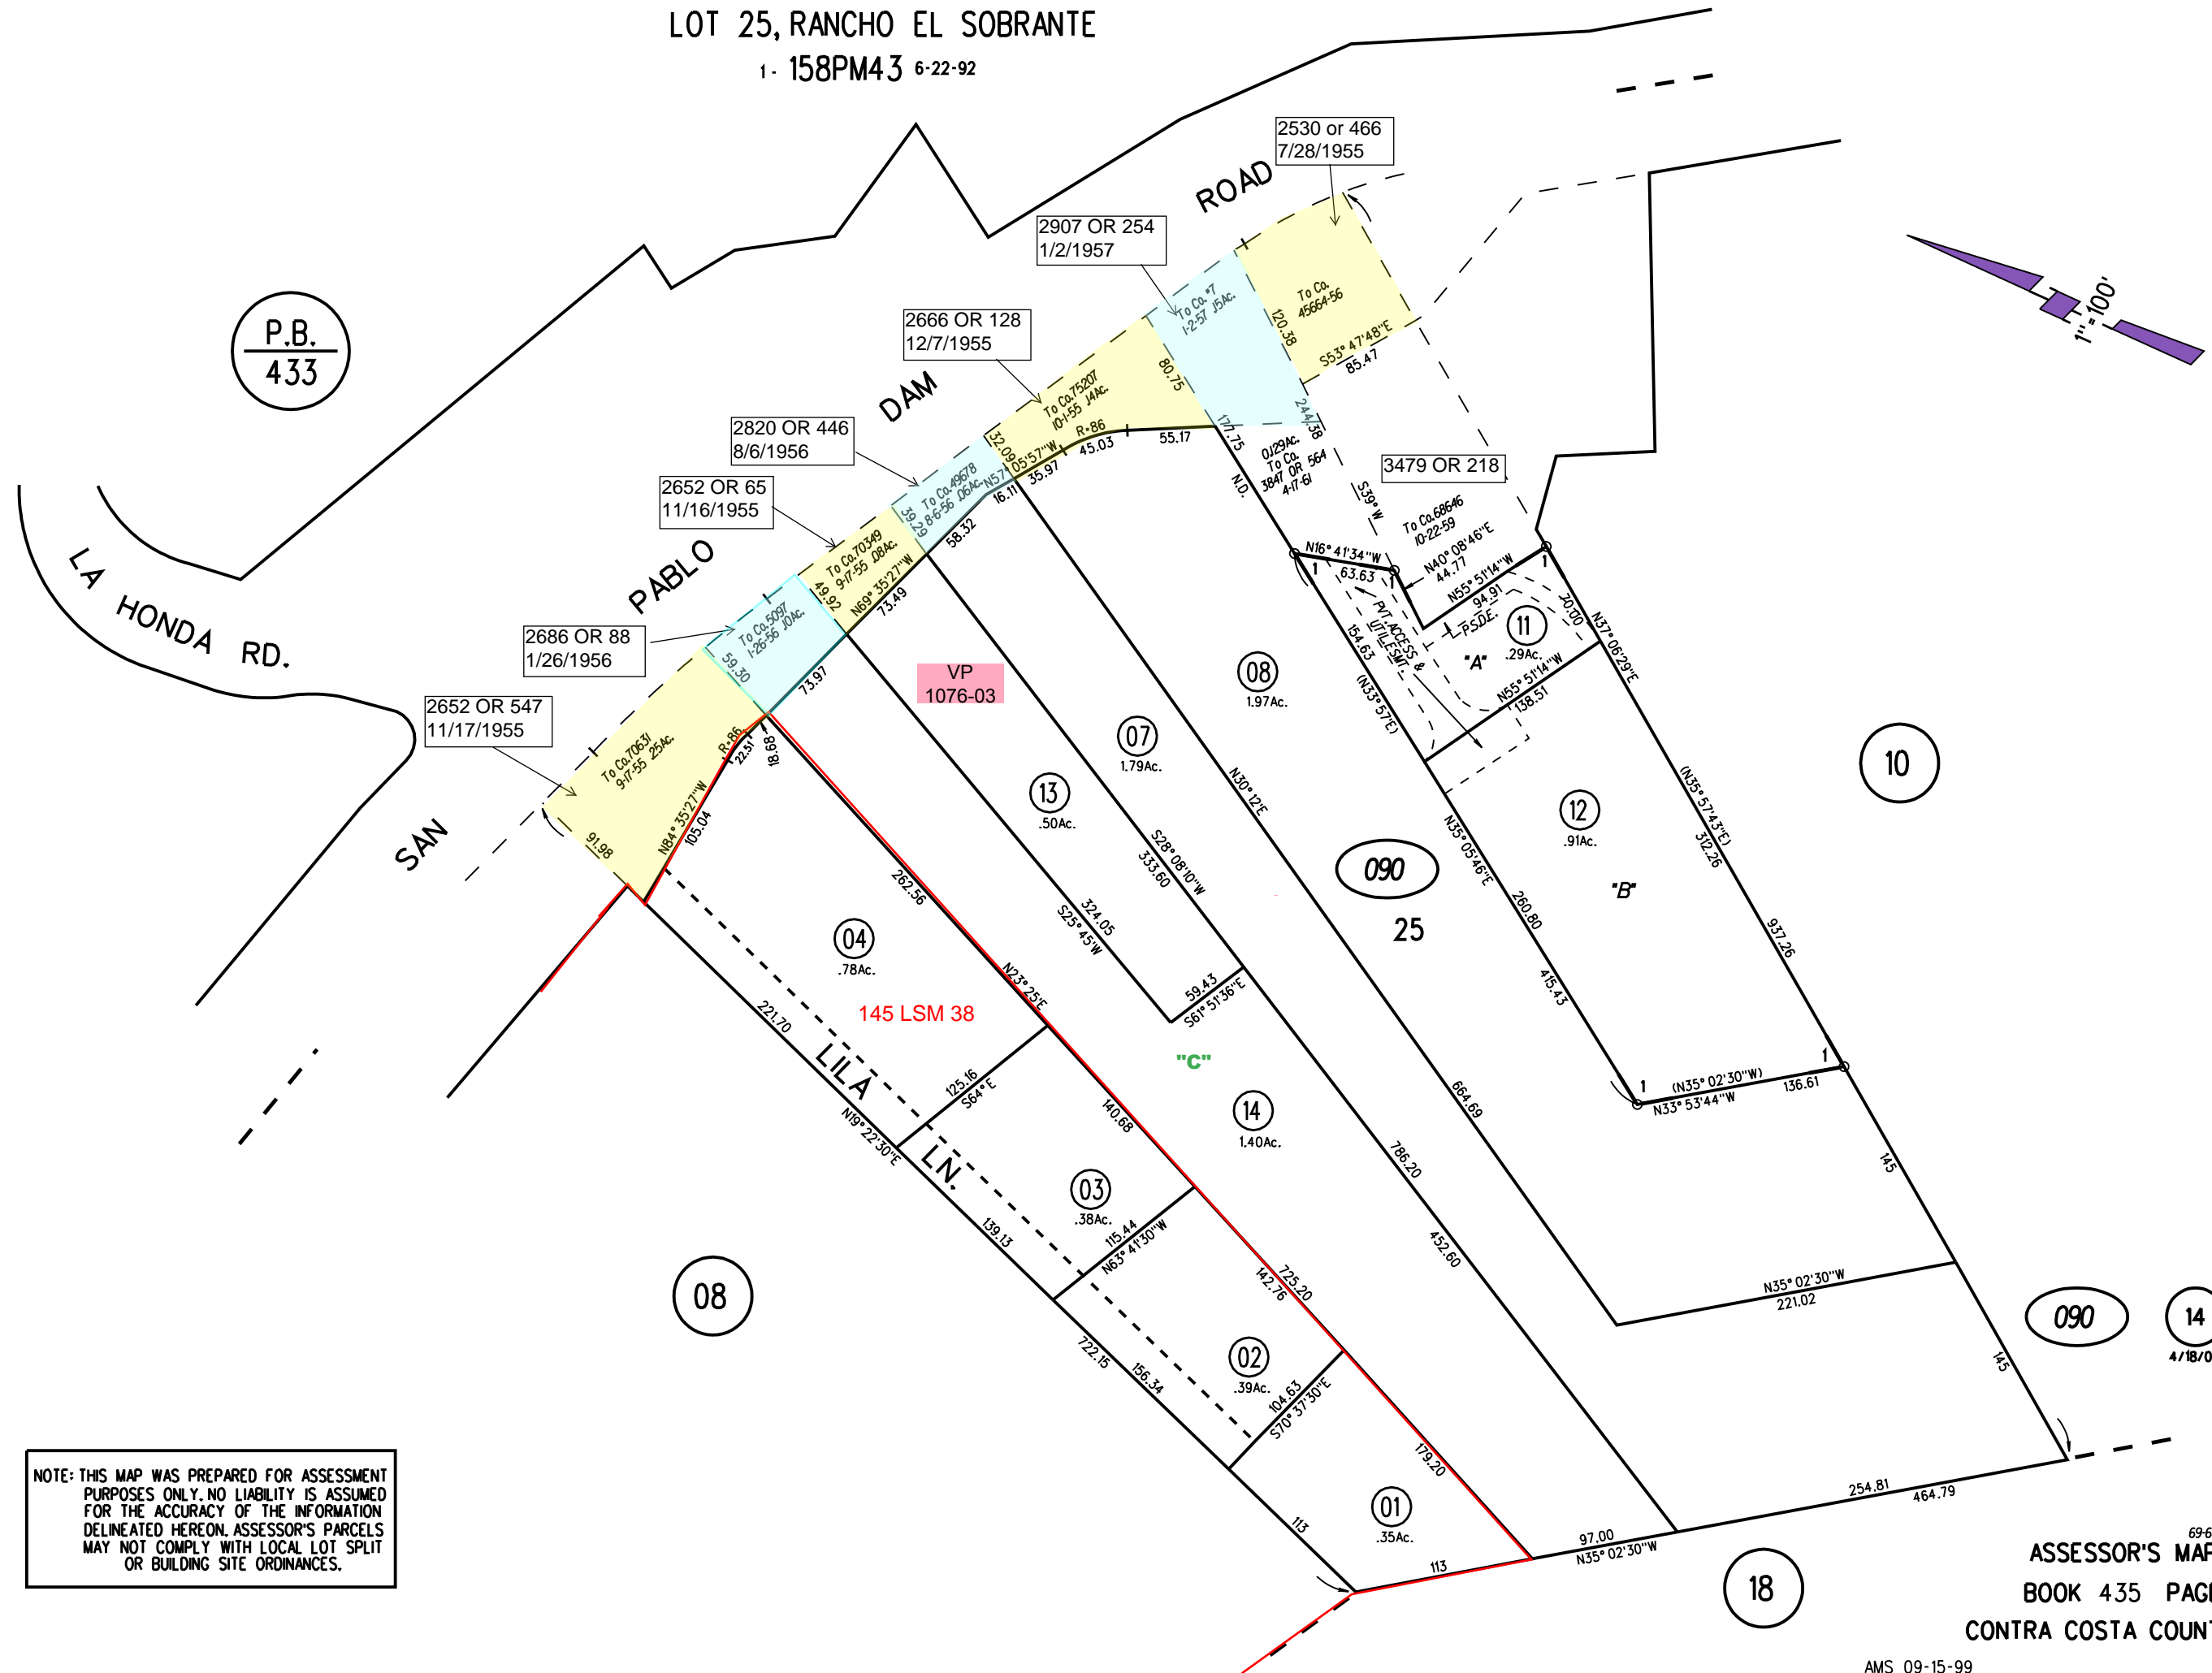

LOT 25, RANCHO EL SOBRANTE

1- 158PM43 6-22-92

NOTE: THIS MAP WAS PREPARED FOR ASSESSMENT PURPOSES ONLY. NO LIABILITY IS ASSUMED FOR THE ACCURACY OF THE INFORMATION DELINEATED HEREON. ASSESSOR'S PARCELS MAY NOT COMPLY WITH LOCAL LOT SPLIT OR BUILDING SITE ORDINANCES.