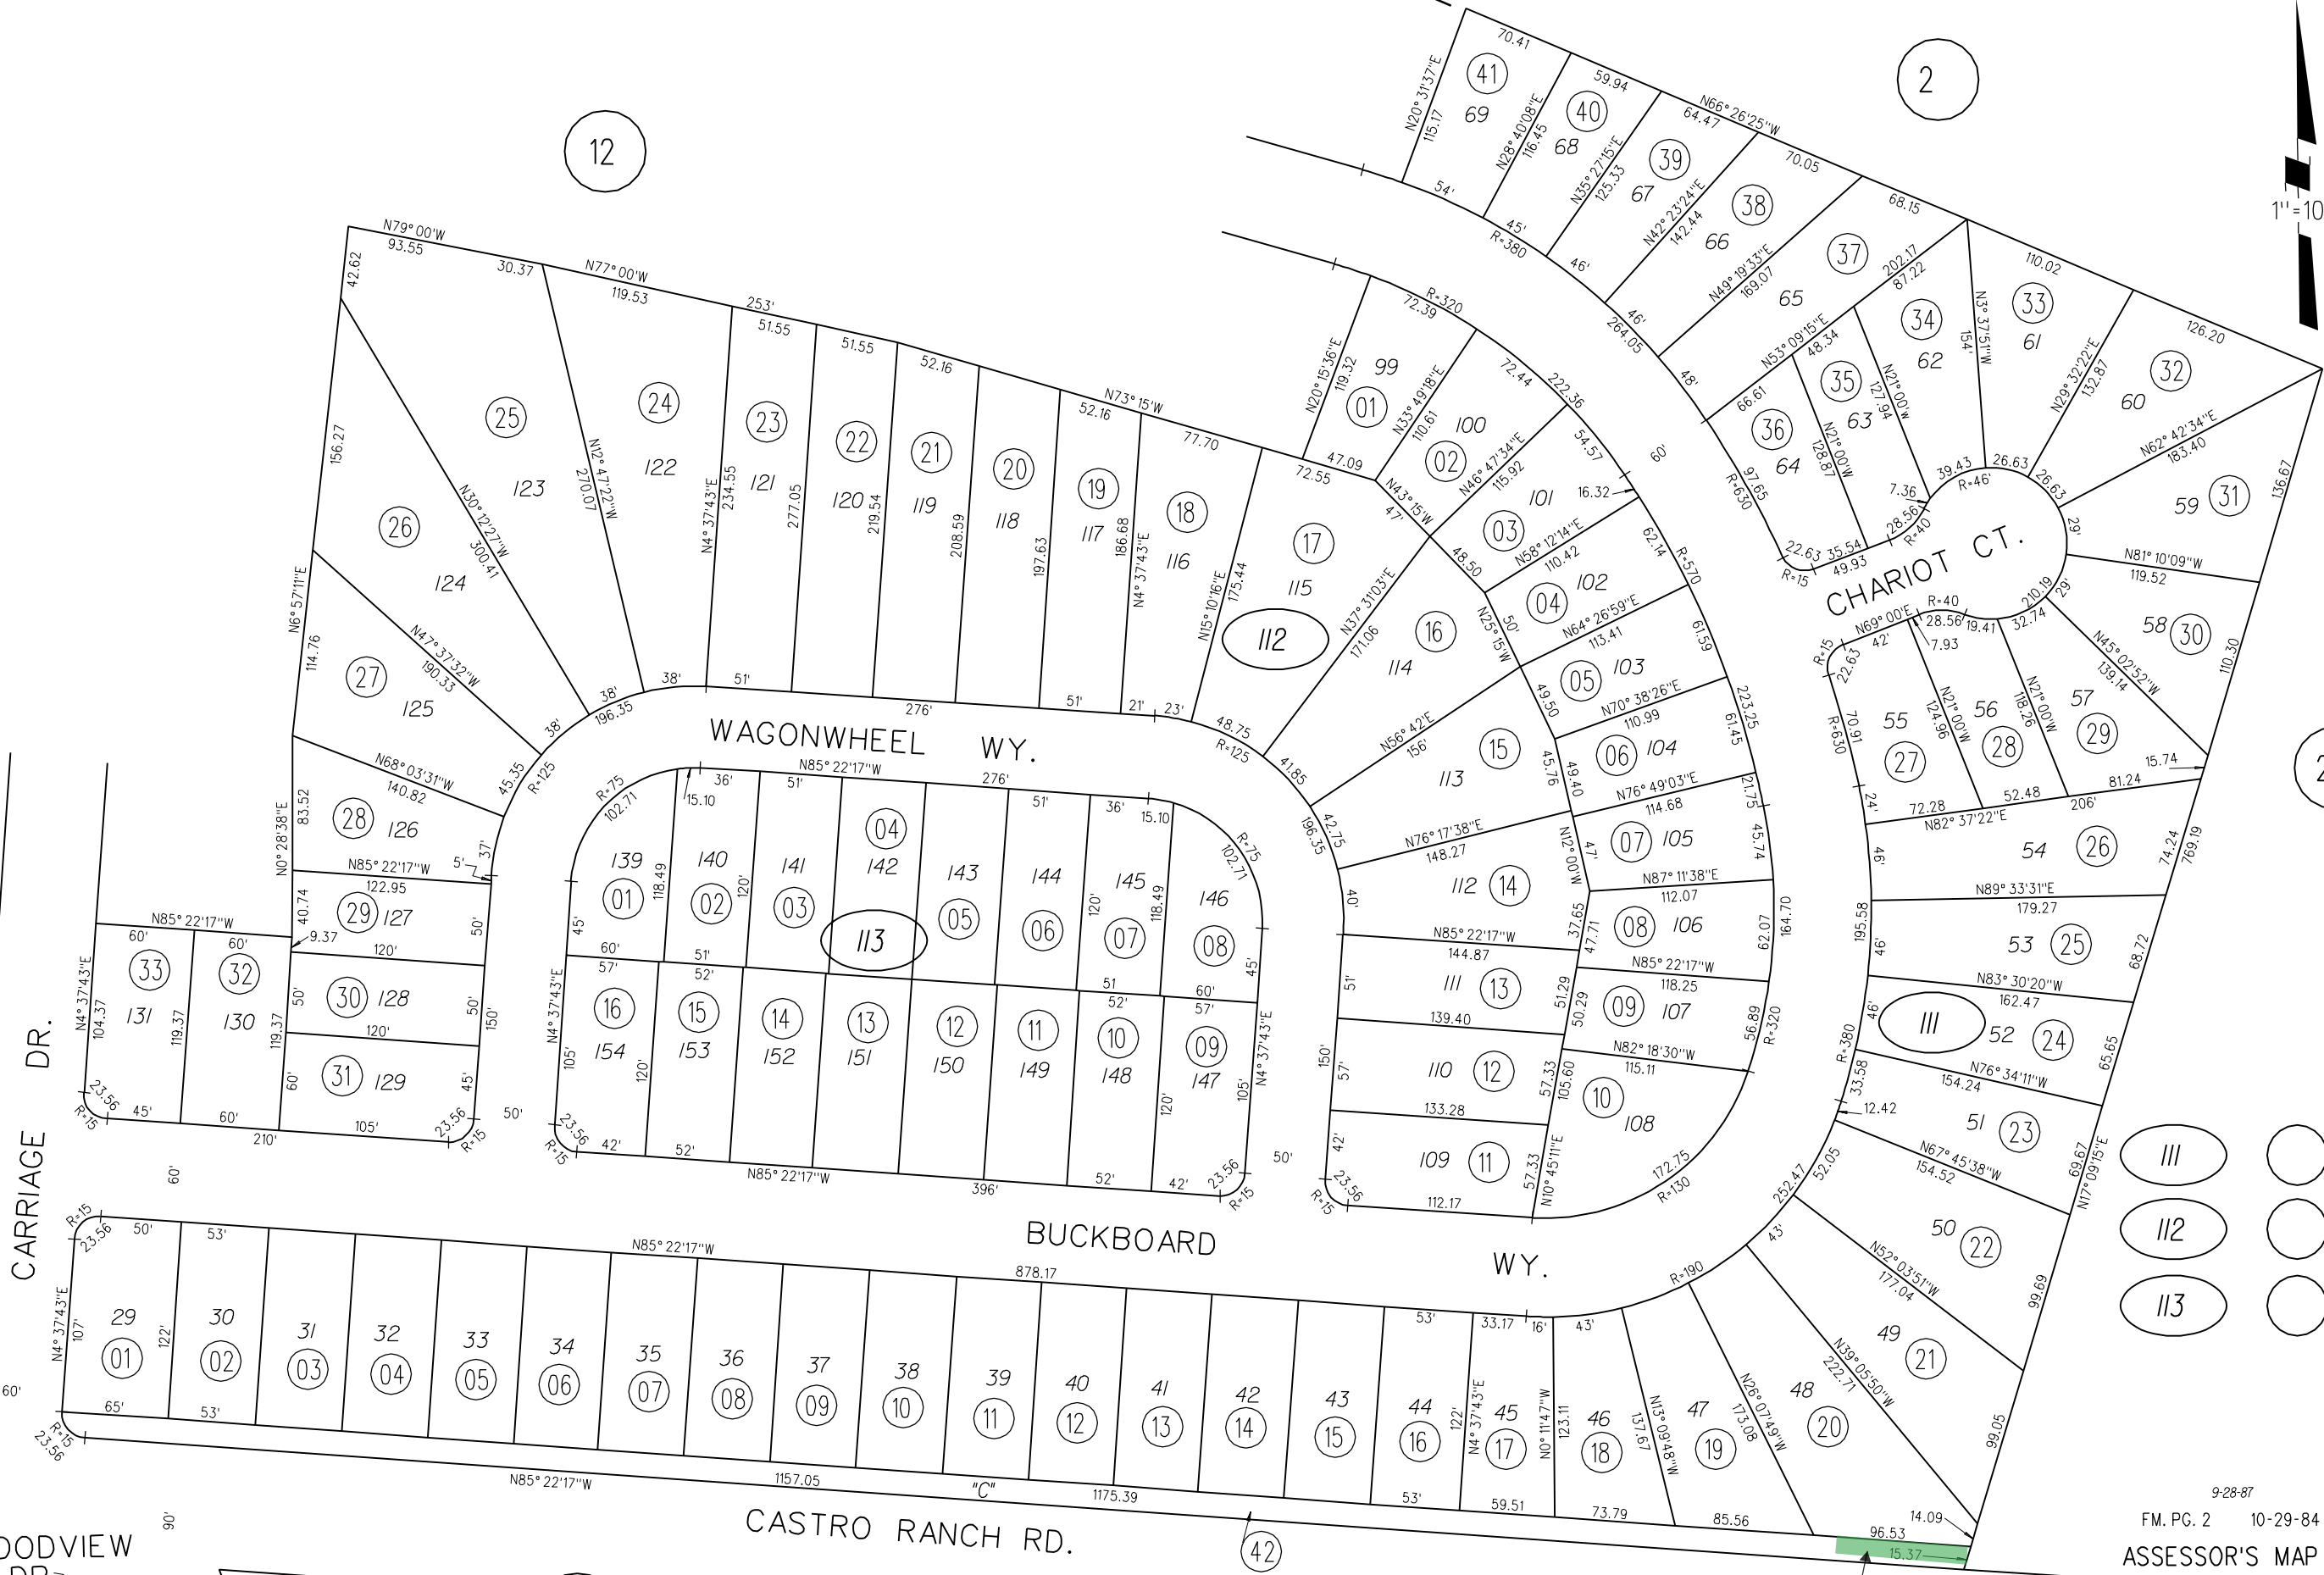

1"=100'

12

2

2

Grant Easement
12706 or 141
1-14-86

WOODVIEW DR.

CARRIAGE DR.

CASTRO RANCH RD.

WAGONWHEEL WY.

BUCKBOARD WY.

CHARIOT CT.