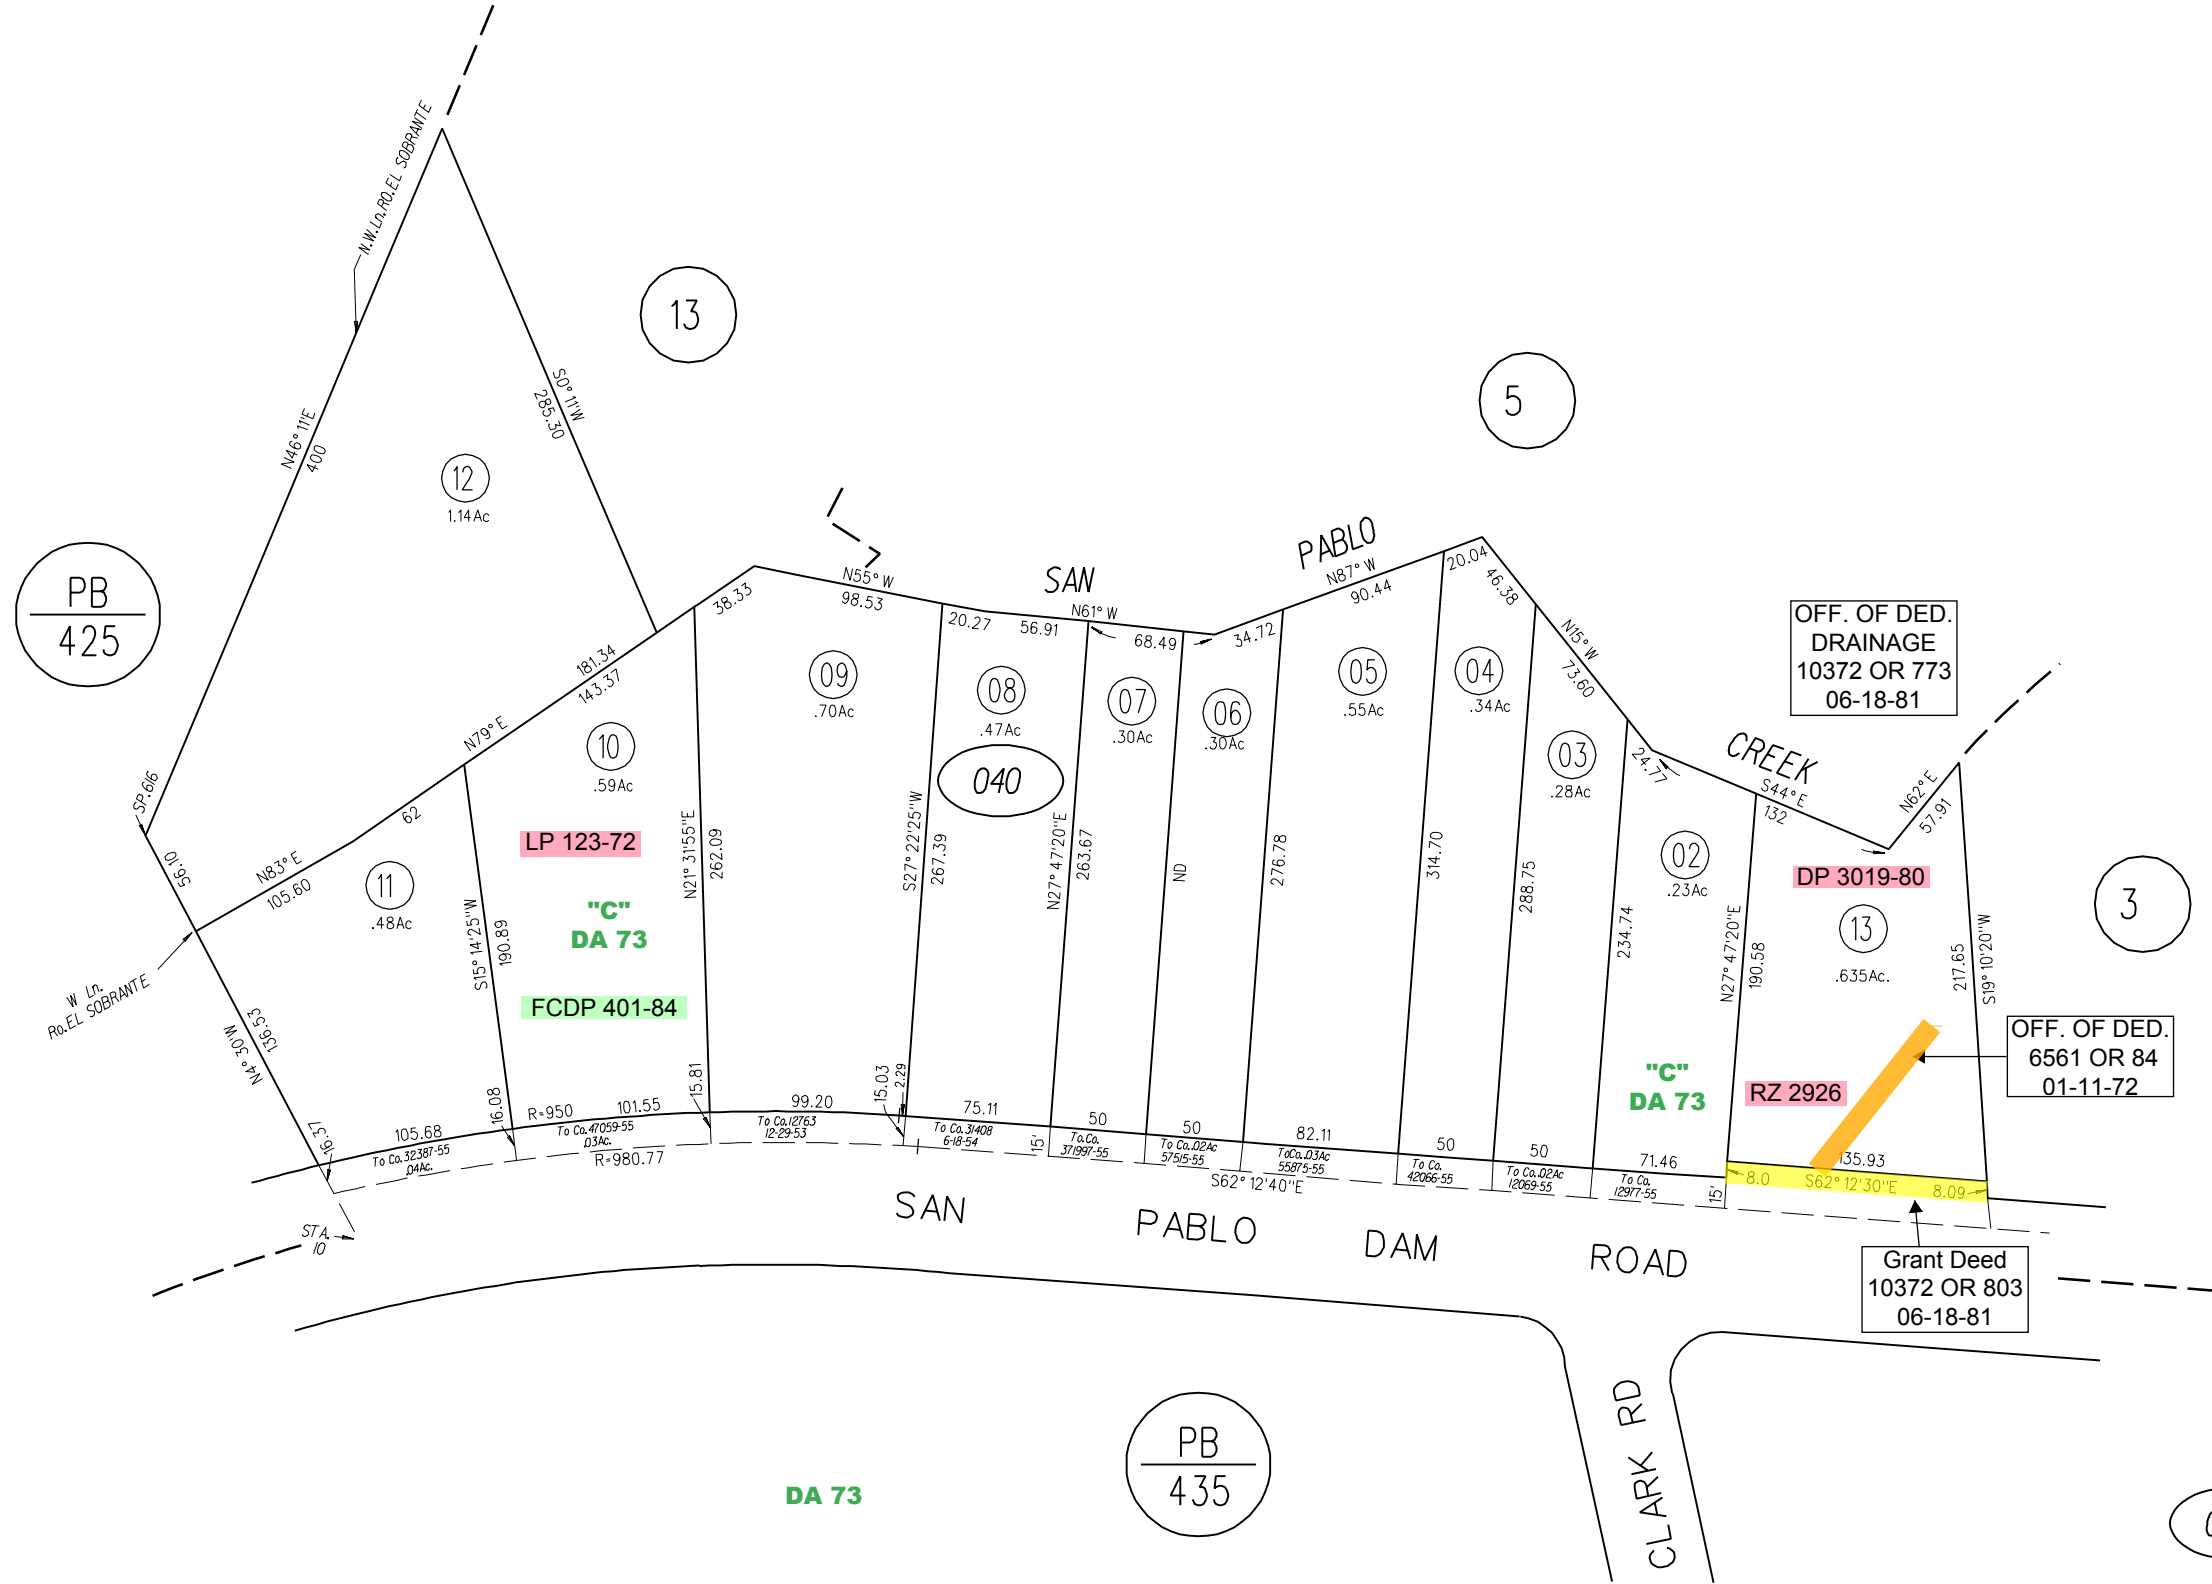

LOT 25 RANCHO EL SOBRANTE

TAX CODE AREA

1961 ROLL

ASSESSOR'S MAP

BOOK 431 PAGE 04

68-5 CONTRA COSTA COUNTY, CALIF.