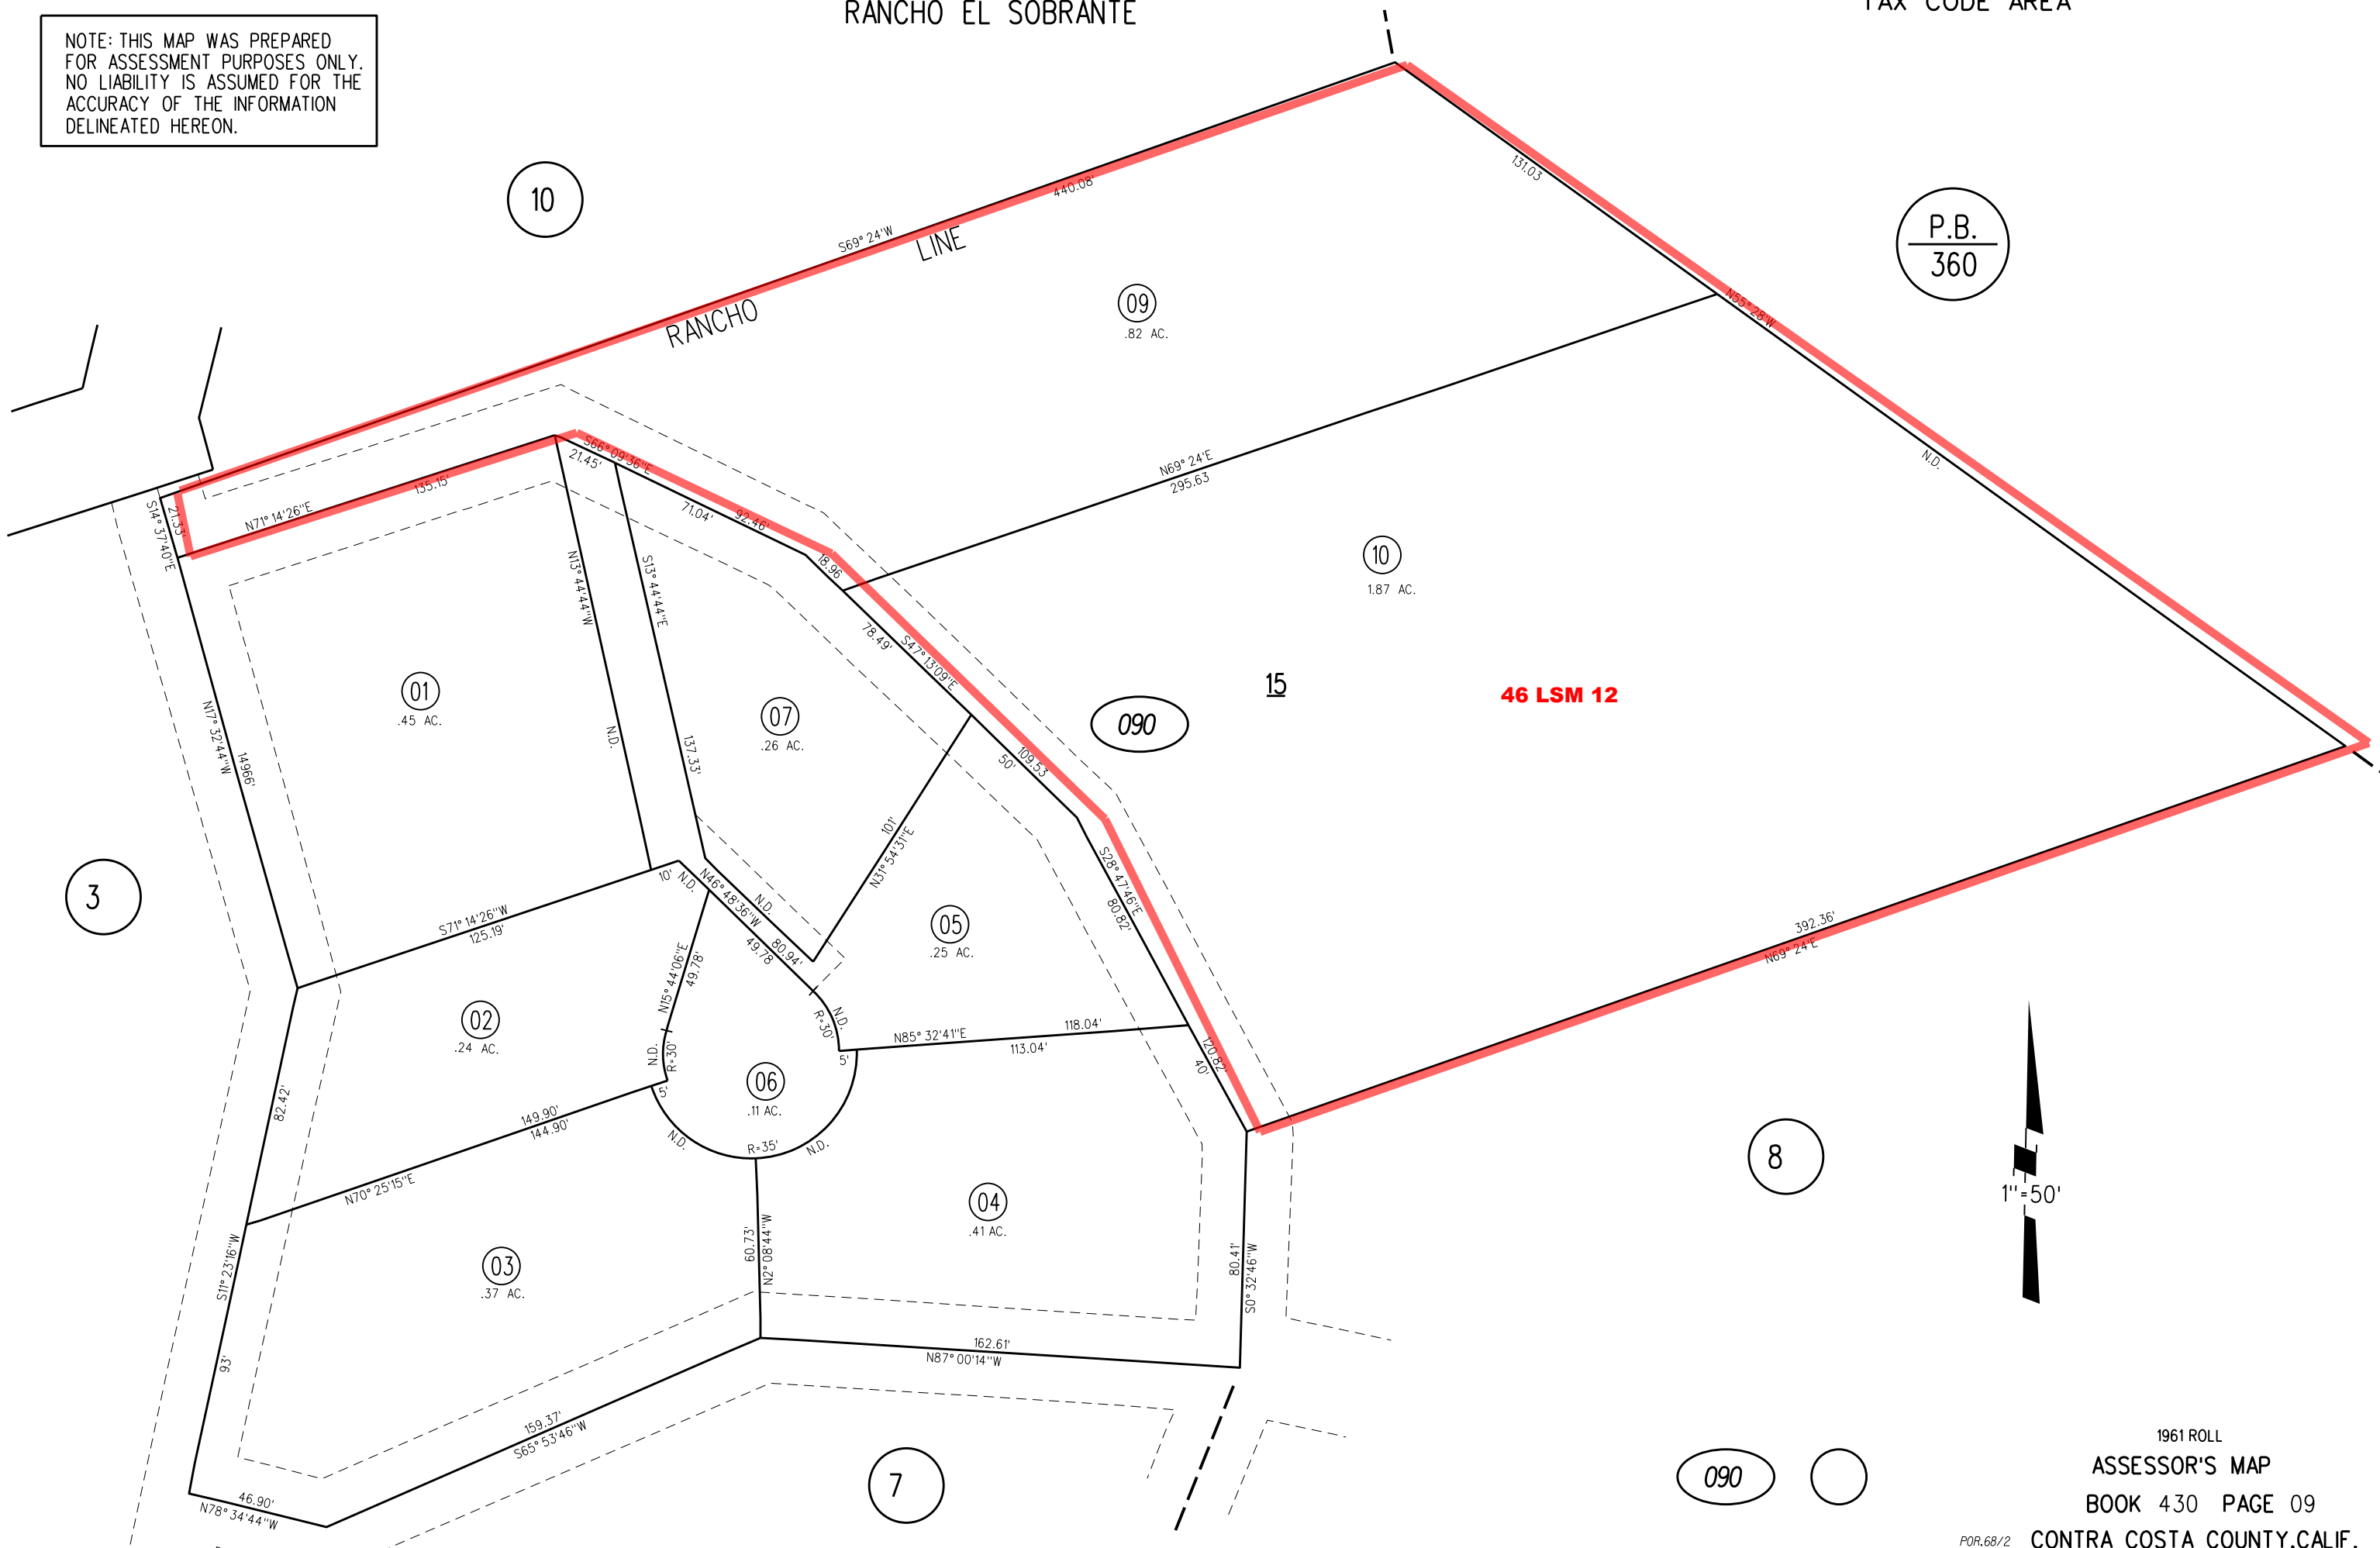

RANCHO EL SOBRANTE

TAX CODE AREA

NOTE: THIS MAP WAS PREPARED FOR ASSESSMENT PURPOSES ONLY. NO LIABILITY IS ASSUMED FOR THE ACCURACY OF THE INFORMATION DELINEATED HEREON.

10

P.B.
360

09
.82 AC.

10
1.87 AC.

01
.45 AC.

07
.26 AC.

090

15

46 LSM 12

3

05
.25 AC.

02
.24 AC.

06
.11 AC.

04
.41 AC.

8

1" = 50'

03
.37 AC.

7

090