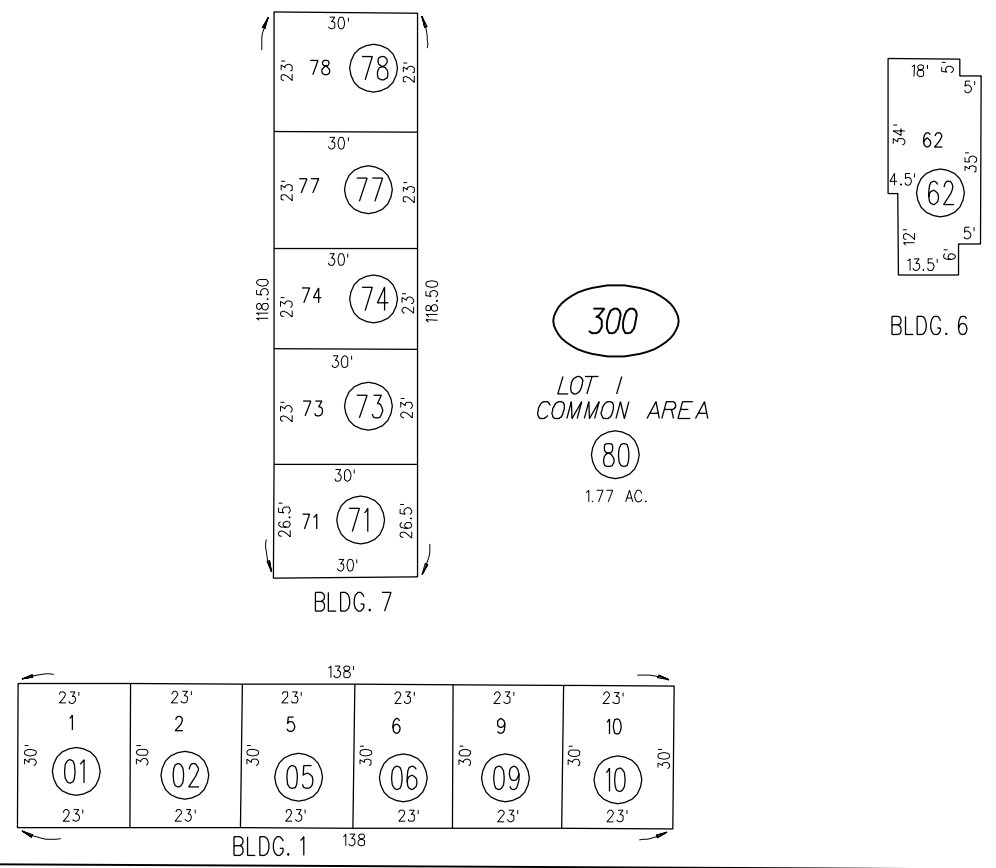

80'
WAY
APPIAN

PEBBLE DRIVE
50'

SECOND LEVEL