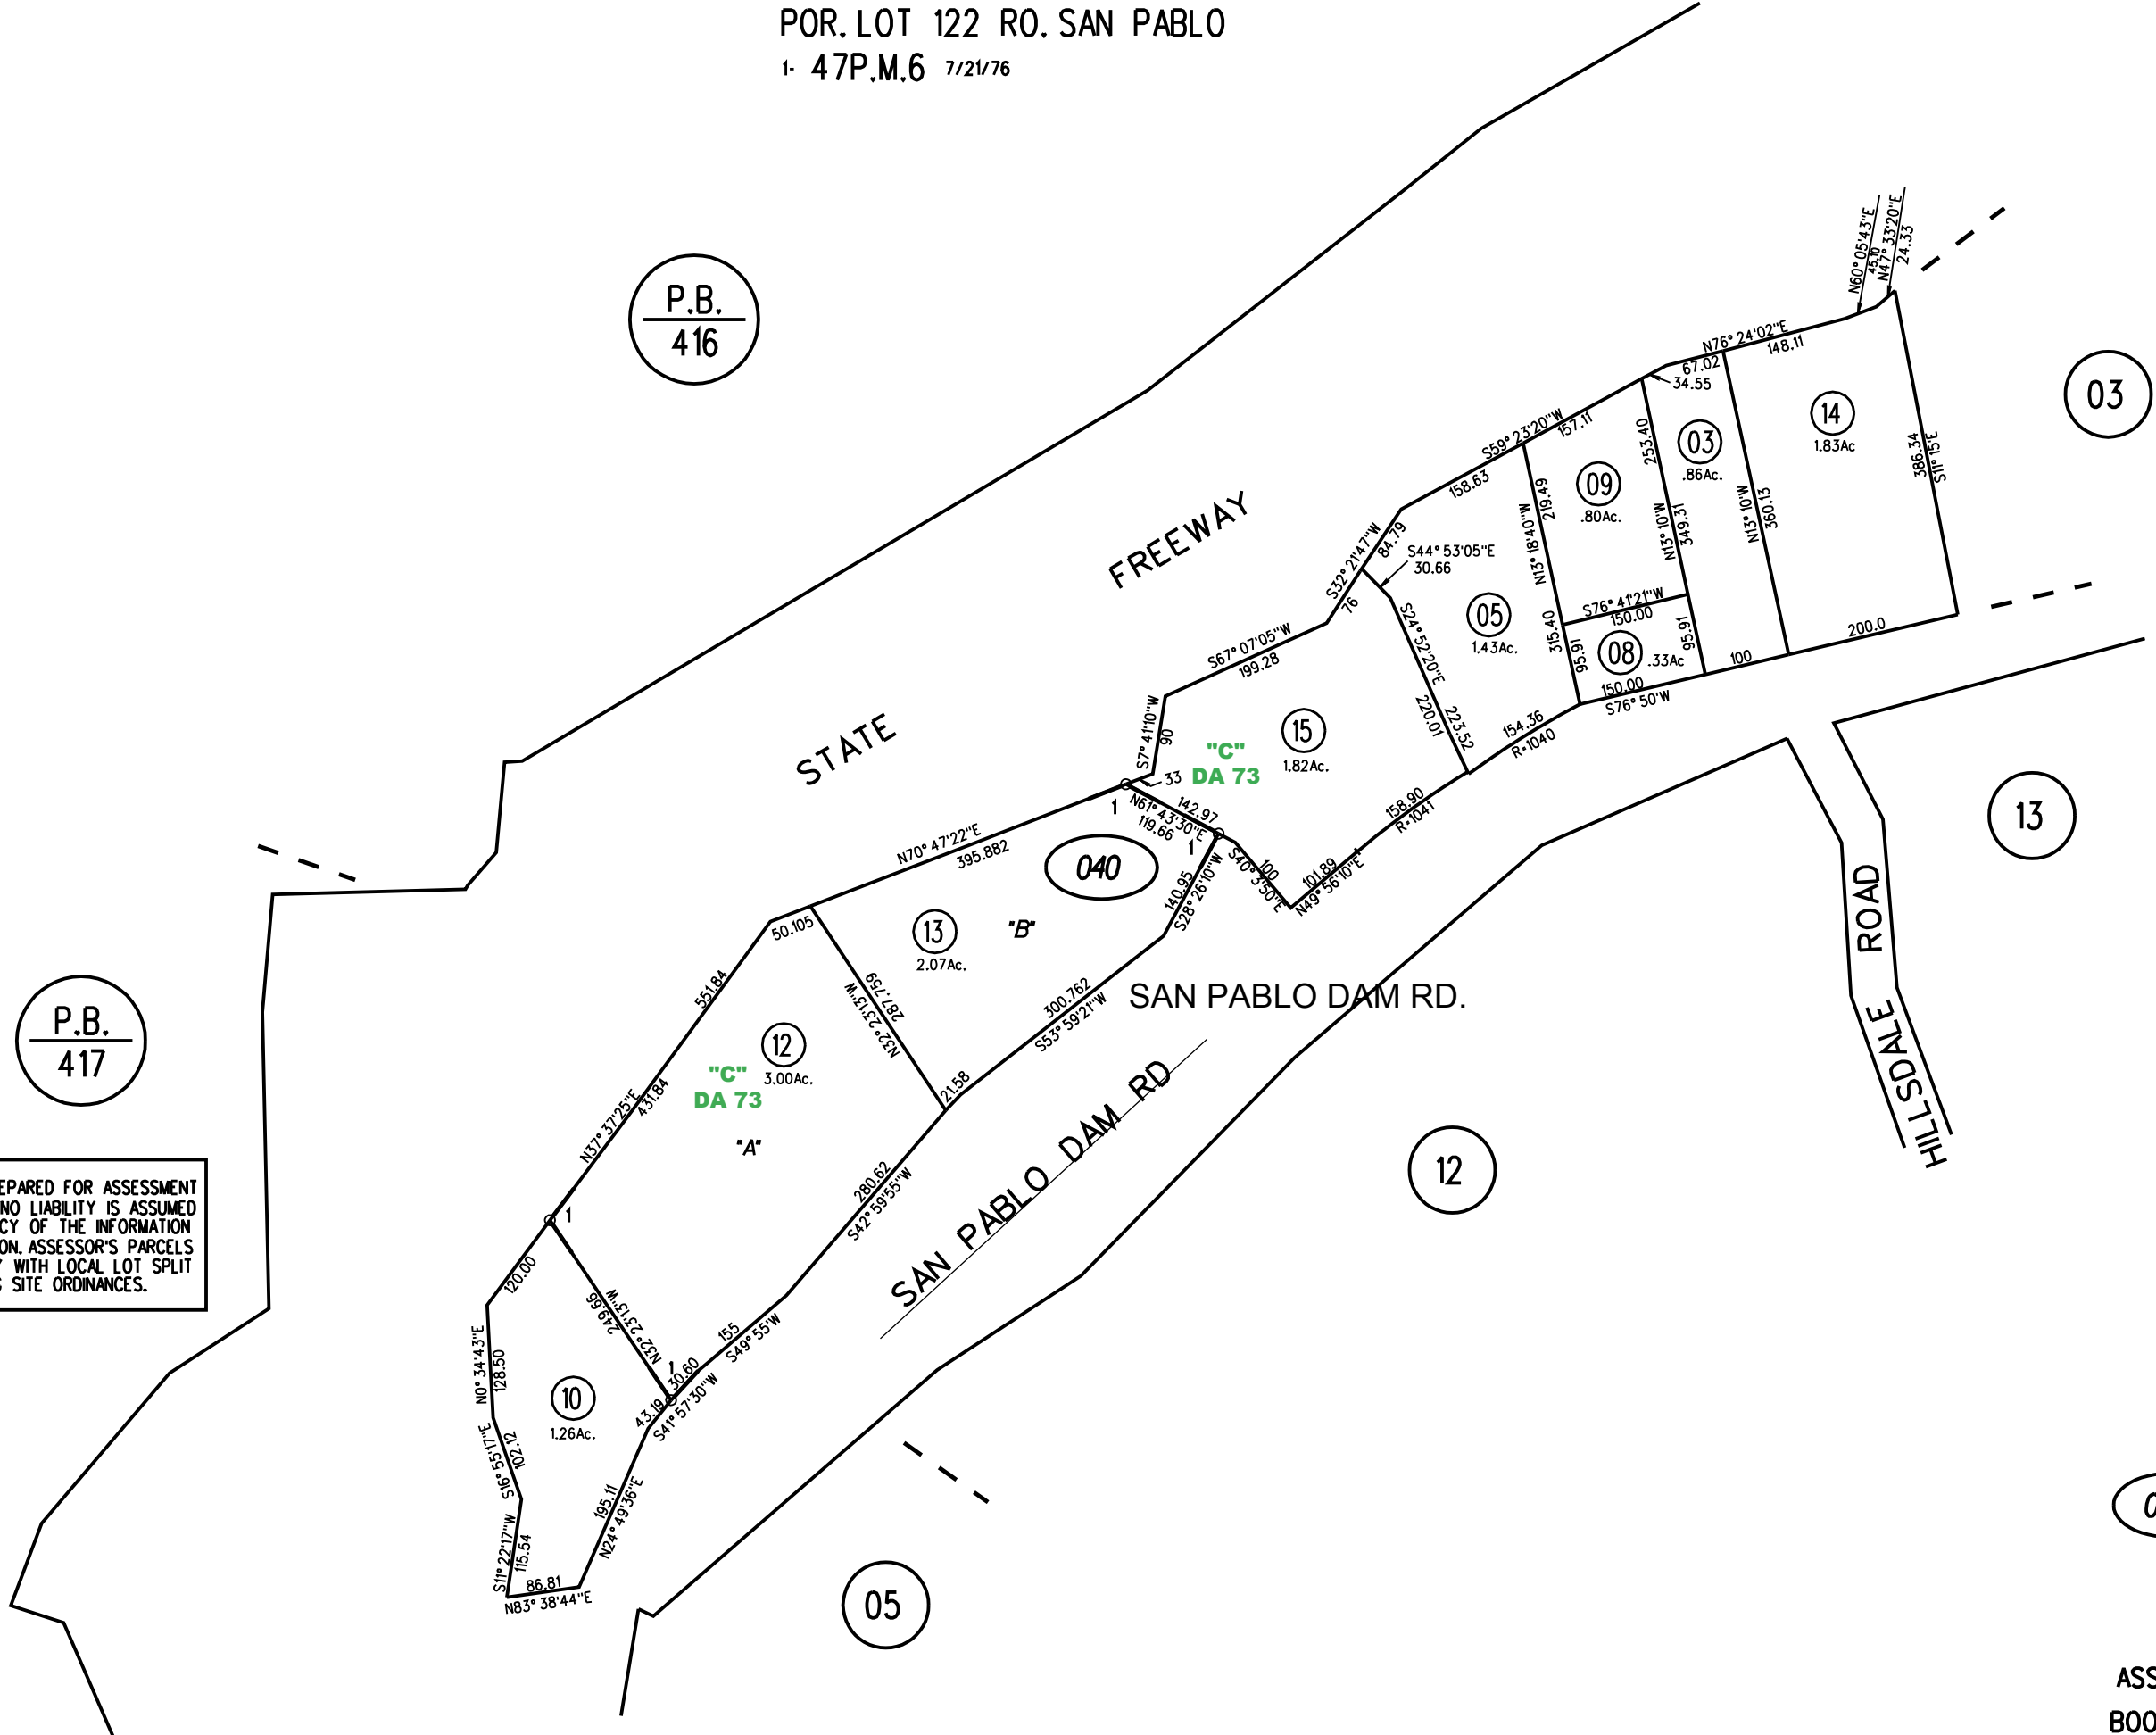

POR. LOT 122 RO. SAN PABLO  
 1- 47P.M.6 7/21/76

P.B.  
416

P.B.  
417

NOTE: THIS MAP WAS PREPARED FOR ASSESSMENT PURPOSES ONLY. NO LIABILITY IS ASSUMED FOR THE ACCURACY OF THE INFORMATION DELINEATED HEREON. ASSESSOR'S PARCELS MAY NOT COMPLY WITH LOCAL LOT SPLIT OR BUILDING SITE ORDINANCES.

03

13

12

05

040

11/30/09