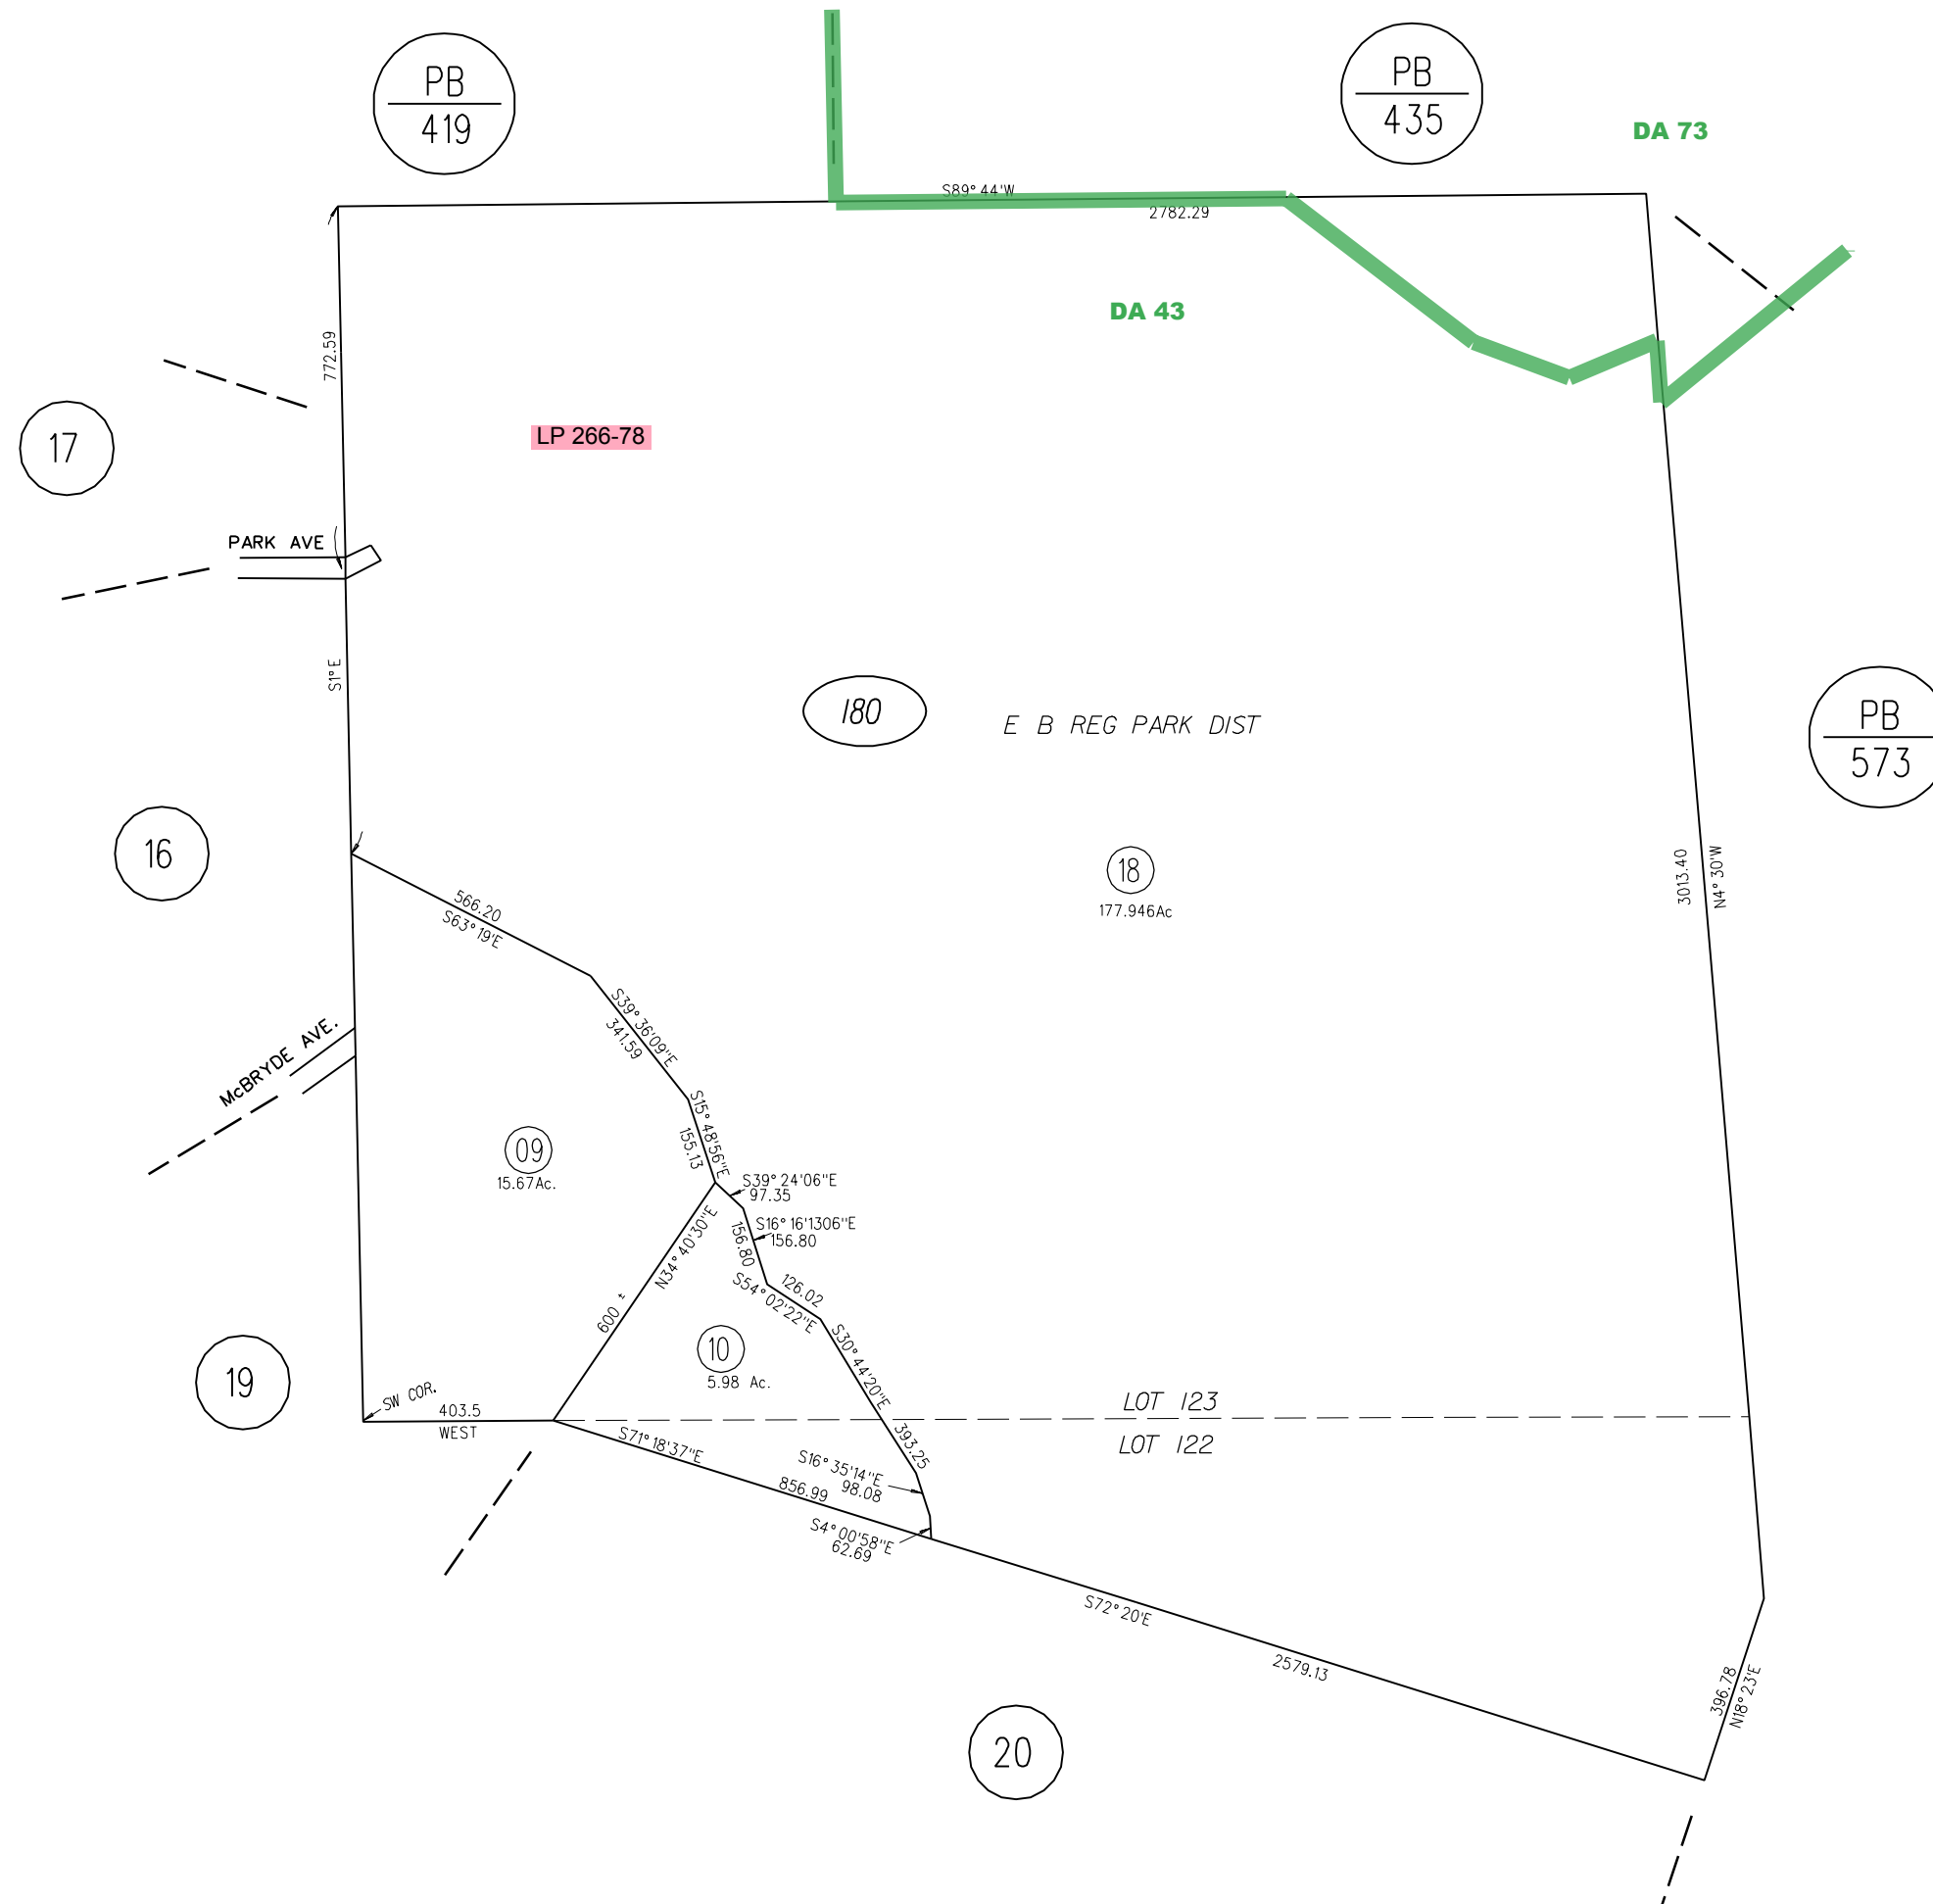

LOT 123 & POR. LOT 122 RANCHO SAN PABLO

NOTE: THIS MAP WAS PREPARED FOR ASSESSMENT PURPOSES ONLY. NO LIABILITY IS ASSUMED FOR THE ACCURACY OF THE INFORMATION DELINEATED HEREON. ASSESSOR'S PARCELS MAY NOT COMPLY WITH LOCAL LOT SPLIT OR BUILDING SITE ORDINANCES.