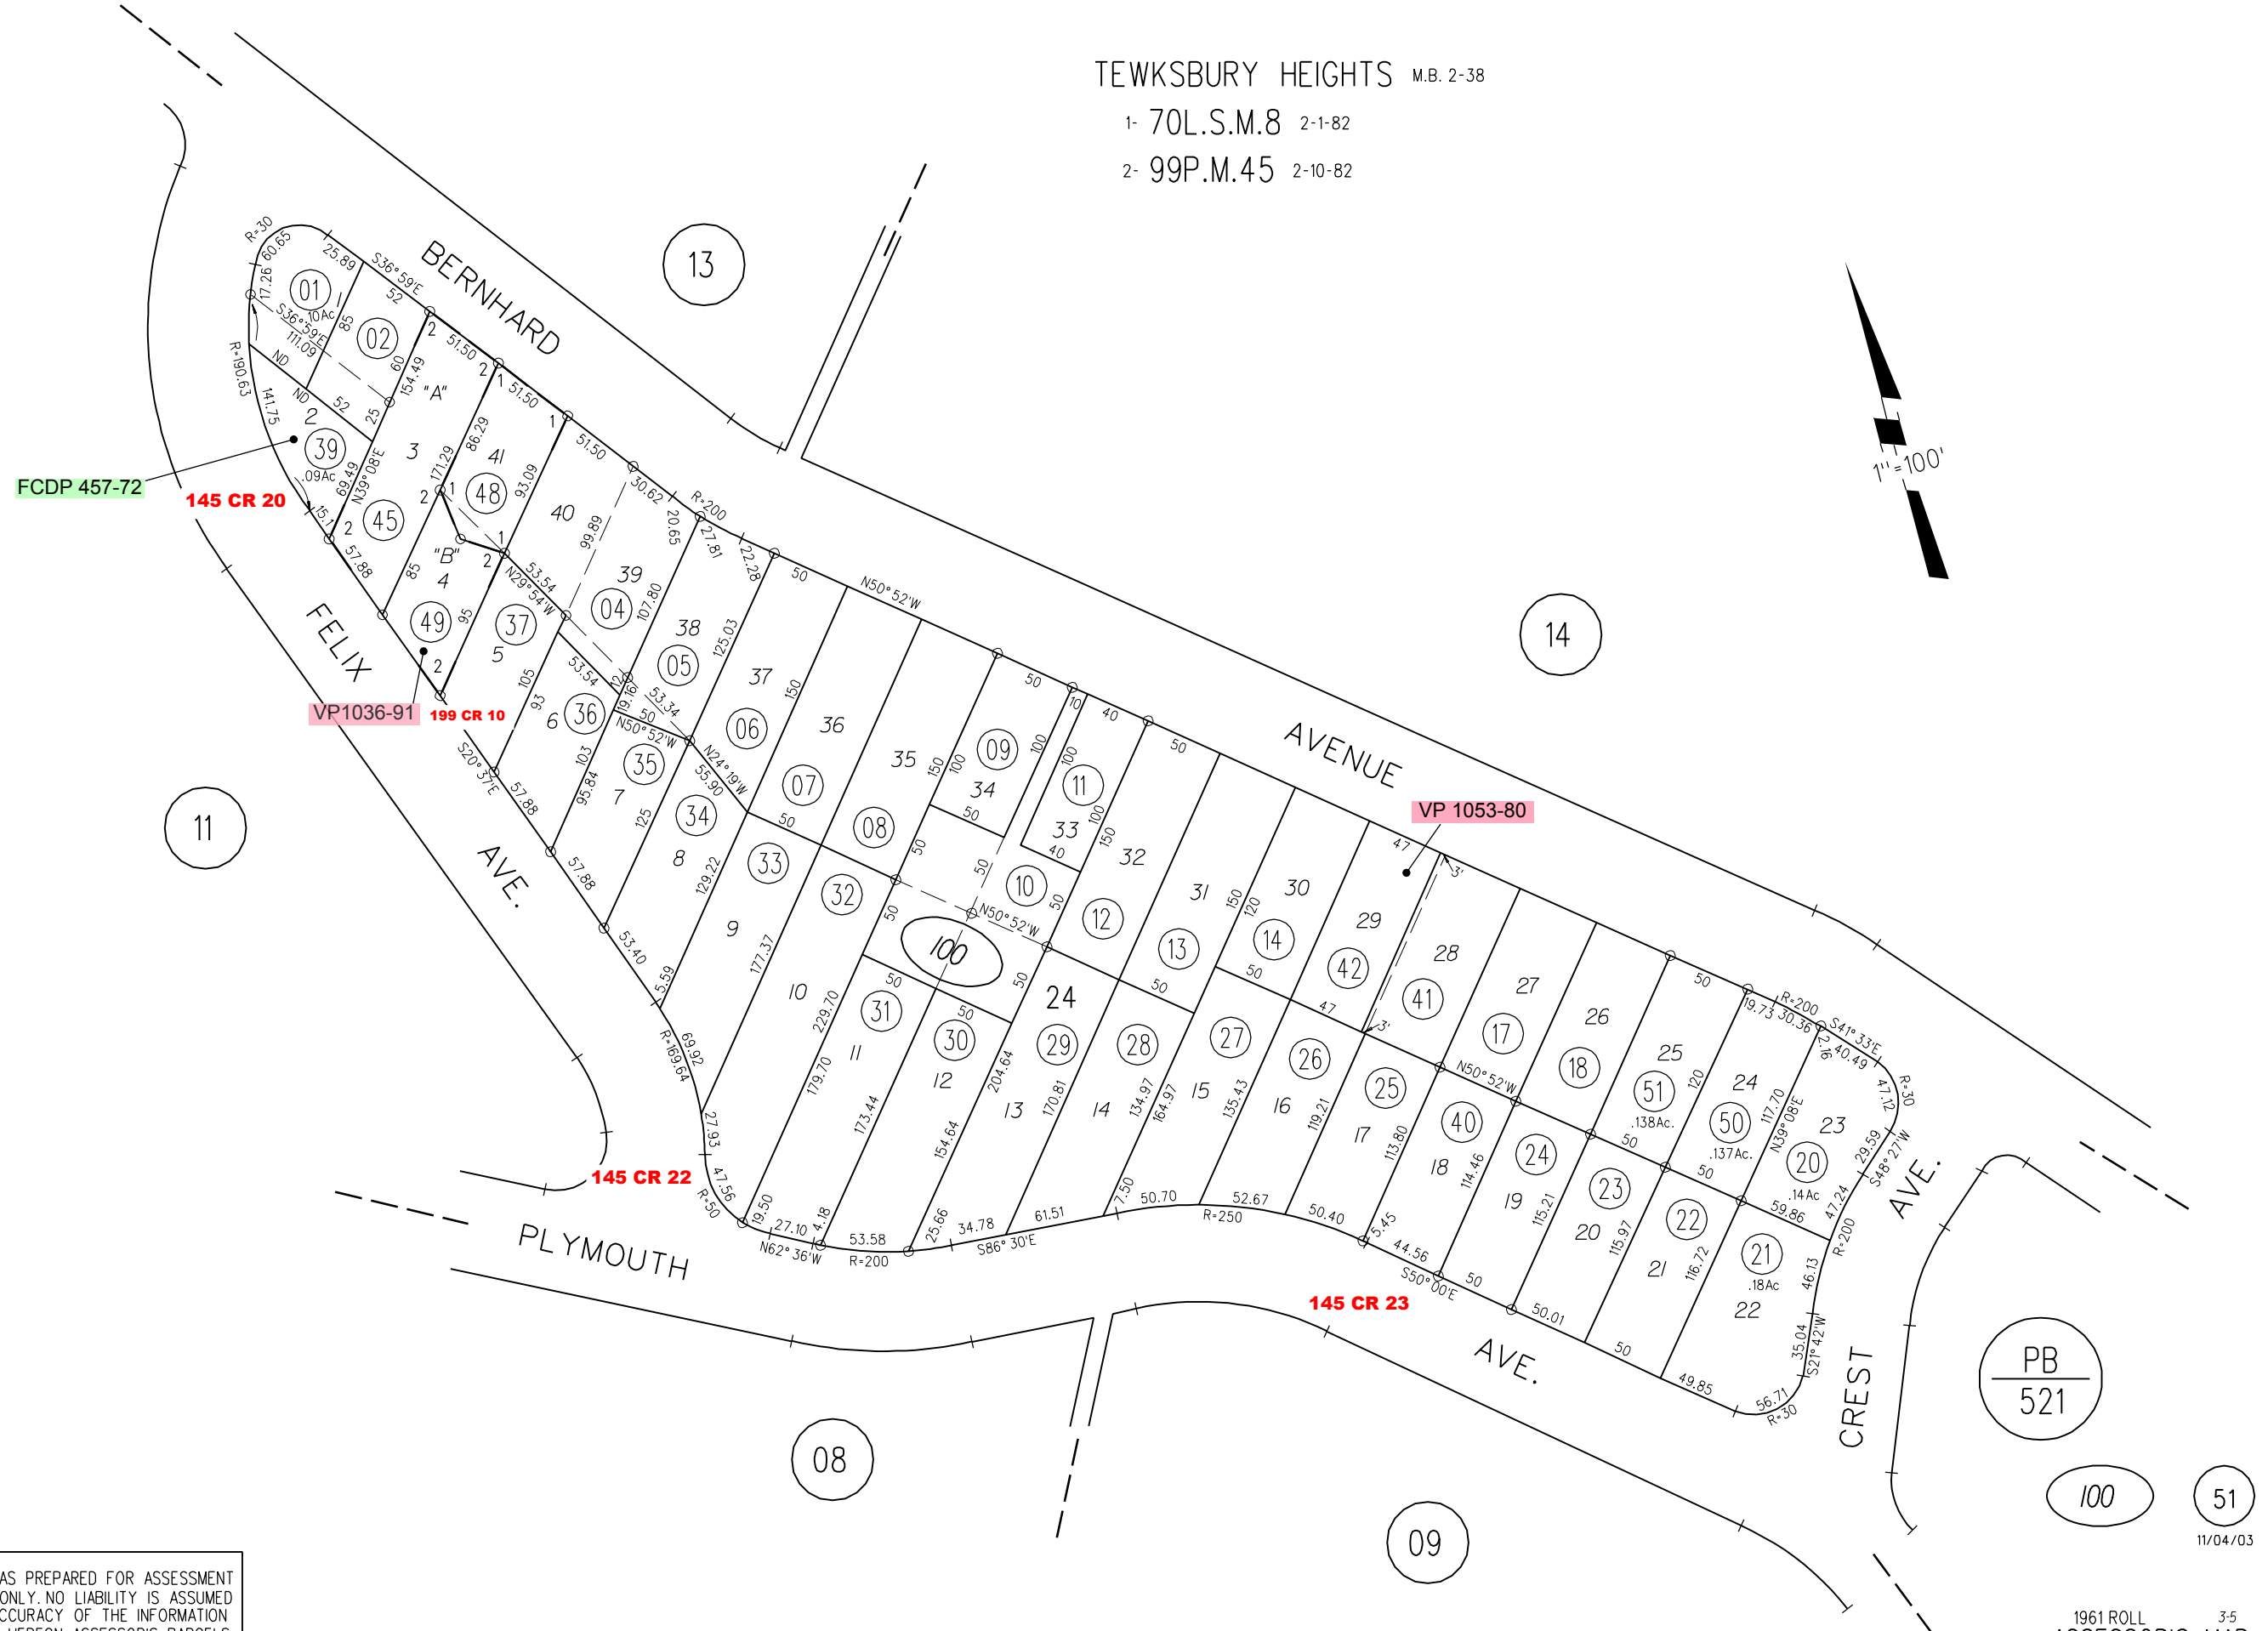

TEWKSBURY HEIGHTS M.B. 2-38

1- 70L.S.M.8 2-1-82

2- 99P.M.45 2-10-82

NOTE: THIS MAP WAS PREPARED FOR ASSESSMENT PURPOSES ONLY. NO LIABILITY IS ASSUMED FOR THE ACCURACY OF THE INFORMATION DELINEATED HEREON. ASSESSOR'S PARCELS MAY NOT COMPLY WITH LOCAL LOT SPLIT OR BUILDING SITE ORDINANCES.