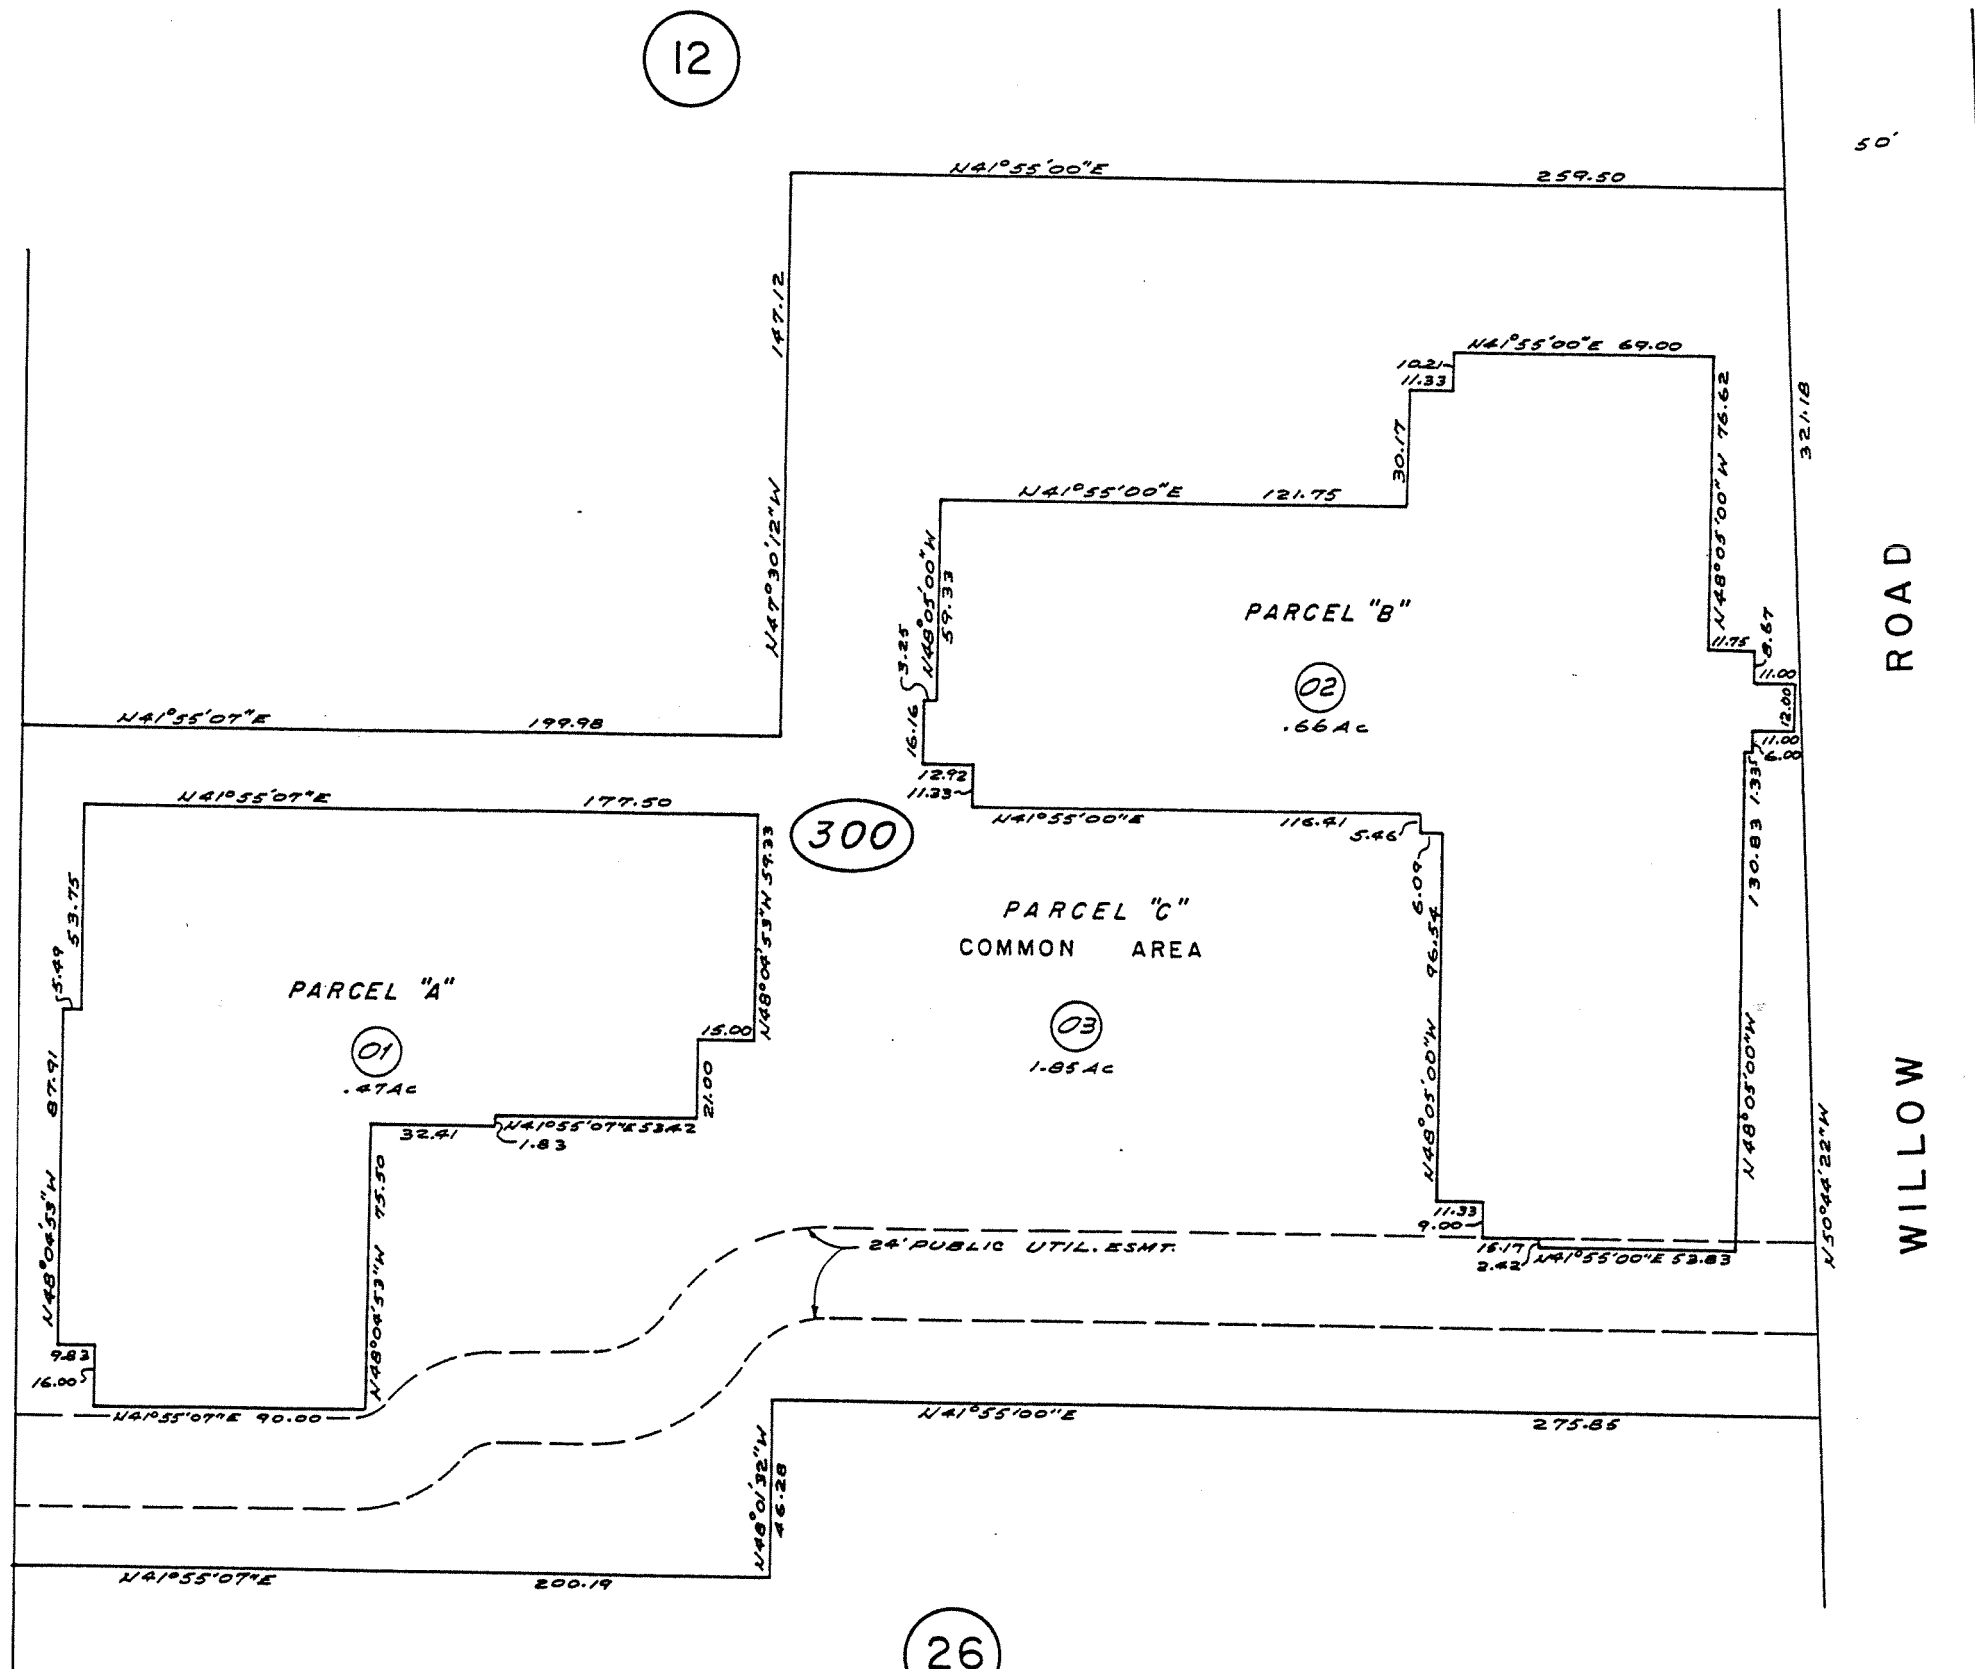

13

17

12

9

300

26

SAN PABLO AVE.  
WILLOW ROAD  
RIDGE ROAD

FM. PG. 12 2-28-91  
 ASSESSOR'S MAP  
 BOOK 417 PAGE 30  
 CONTRA COSTA COUNTY, CALIF.

*R.P.P.*  
2/28/91